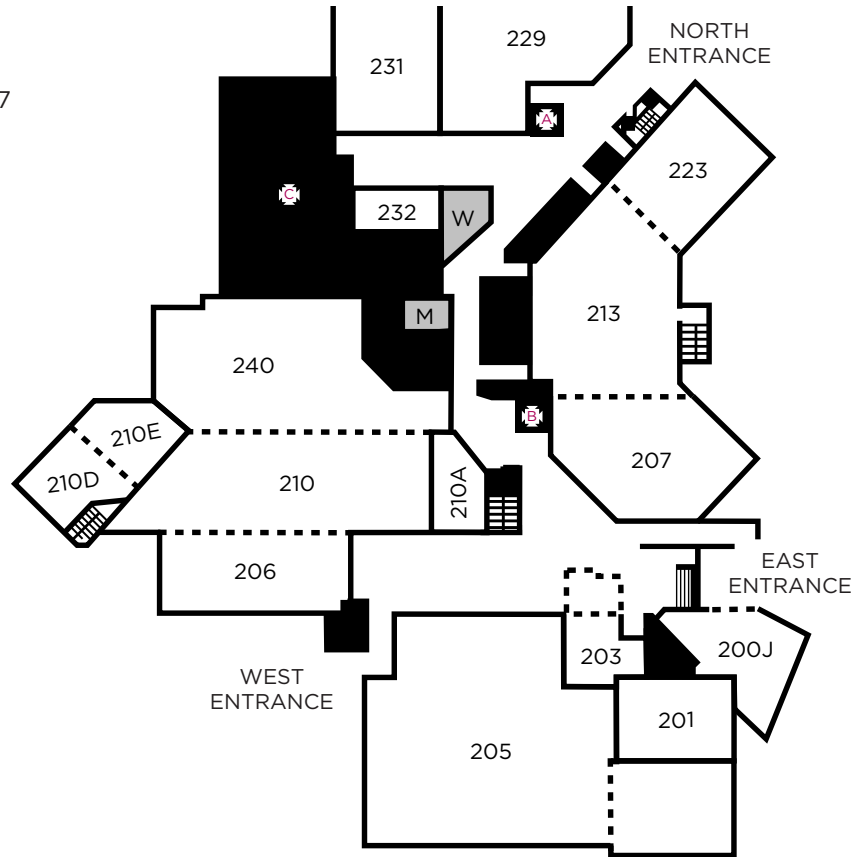

Your University Union

FIRST FLOOR

FOOD

Common Grounds Coffeehouse	229
Leona Cloud Commons	210
Marketplace	240
Phoenix Club Concessions	105A
Point Sable Room	210E
Red Banks Room	210D
Nicolet Room	206
Lower Level Dining	107

LOUNGE SPACES

Niagara Lounge	149
Common Grounds Coffeehouse	229
Commuter Lounge	131
Leona Cloud Commons A	210A
Phoenix Club	105/109
Esports Lounge	109B
Timber Lounge	200J

MEETING SPACES

1965 Room	231
Alumni Room	103
Room 125	125
Christie Theatre	157
Manistique Room	101B
Phoenix Rooms A, B C	223/213/207
Wequiock Room	101A
World Unity Room A	122
World Unity Room B	120

ENTRANCE FROM STUDENT SERVICES

ENTRANCE FROM MARY ANN COFRIN HALL AND COFRIN LIBRARY

SECOND FLOOR

THIRD FLOOR

UNIVERSITY UNION ADMINISTRATION & STAFF OFFICES

Elevators - Floors 1, 2, & 3

Elevators - Floors 1 & 2 only