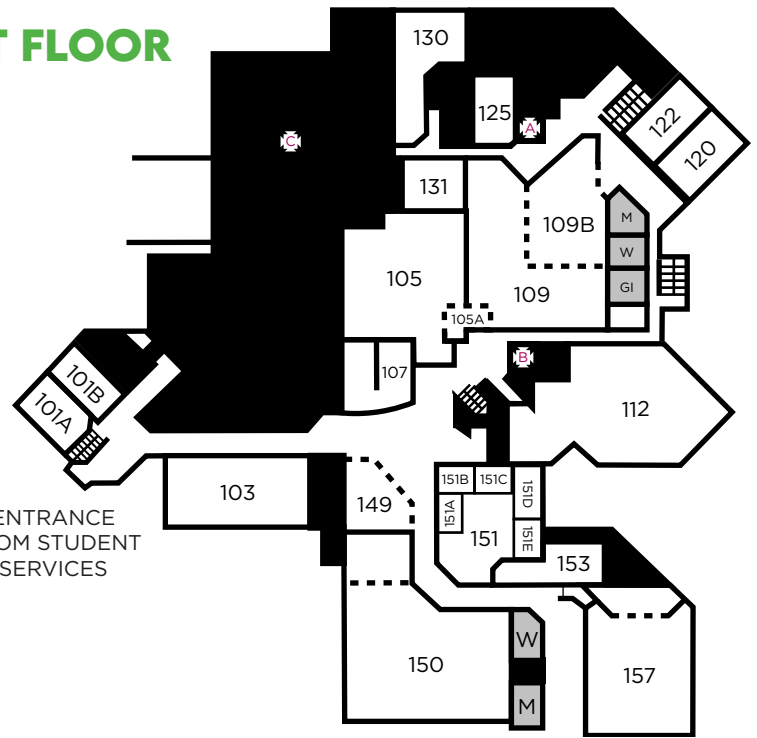

Your University Union

FIRST FLOOR

FOOD

Common Grounds Coffeehouse	229
Leona Cloud Commons	210
Marketplace	240
Phoenix Club Concessions	105A
Point Sable Room	210E
Red Banks Room	210D
Nicolet Room	206
Lower Level Dining	107

LOUNGE SPACES

Niagara Lounge	149
Common Grounds Coffeehouse	229
Commuter Lounge	131
Leona Cloud Commons A	210A
Phoenix Club	105/109
Esports Lounge	109B
Timber Lounge	200J

MEETING SPACES

1965 Room	231
Alumni Room	103
Room 125	125
Christie Theatre	157
Manistique Room	101B
Phoenix Rooms A, B C	223/213/207
Wequiock Room	101A
World Unity Room A	122
World Unity Room B	120

ENTRANCE FROM STUDENT SERVICES

ENTRANCE FROM MARY ANN COFRIN HALL AND COFRIN LIBRARY

SECOND FLOOR

THIRD FLOOR

UNIVERSITY UNION ADMINISTRATION & STAFF OFFICES

Elevators - Floors 1, 2, & 3

Elevators - Floors 1 & 2 only

Freight Elevators - Floors 1 & 2 only

M - Men's Restroom
W - Women's Restroom
GI - Gender Inclusive Restroom

All University Union Restrooms are ADA Accessible