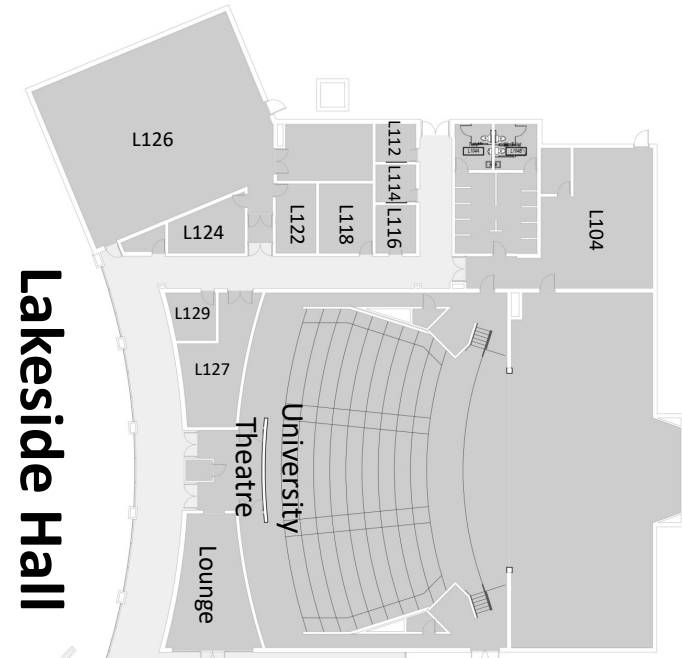

Hillside Hall

Second Floor

Founders Hall

Lakeside Hall

First Floor

UNIVERSITY of WISCONSIN
GREEN BAY | Manitowoc
 Campus