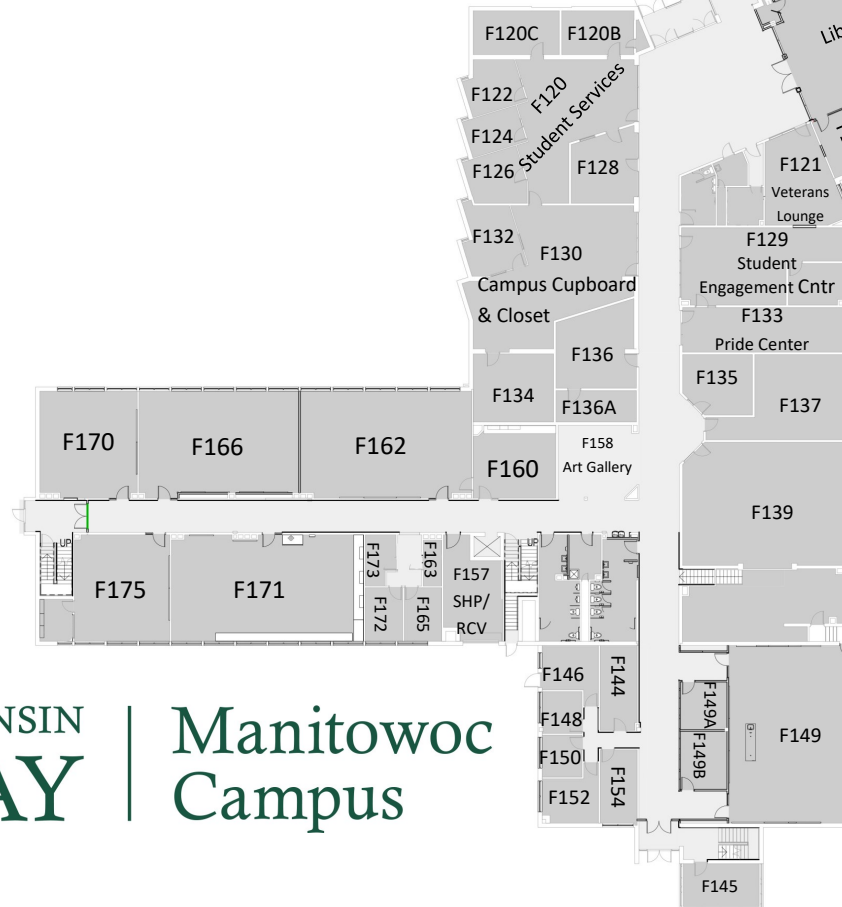

Hillside Hall

Second Floor

Founders Hall

Lakeside Hall

First Floor

UNIVERSITY of WISCONSIN
GREEN BAY | Manitowoc
 Campus