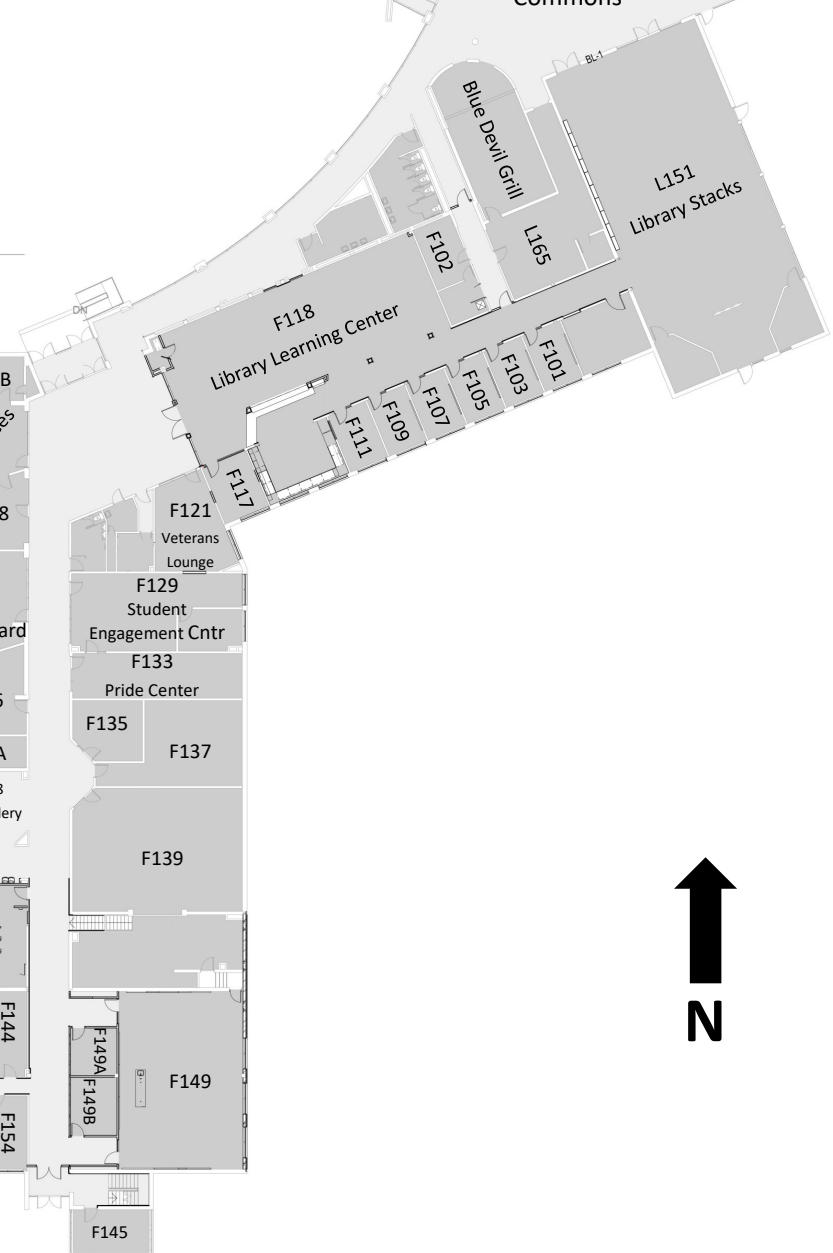

Hillside Hall

Second Floor

Founders Hall

Lakeside Hall

First Floor

UNIVERSITY of WISCONSIN
GREEN BAY | Manitowoc
 Campus