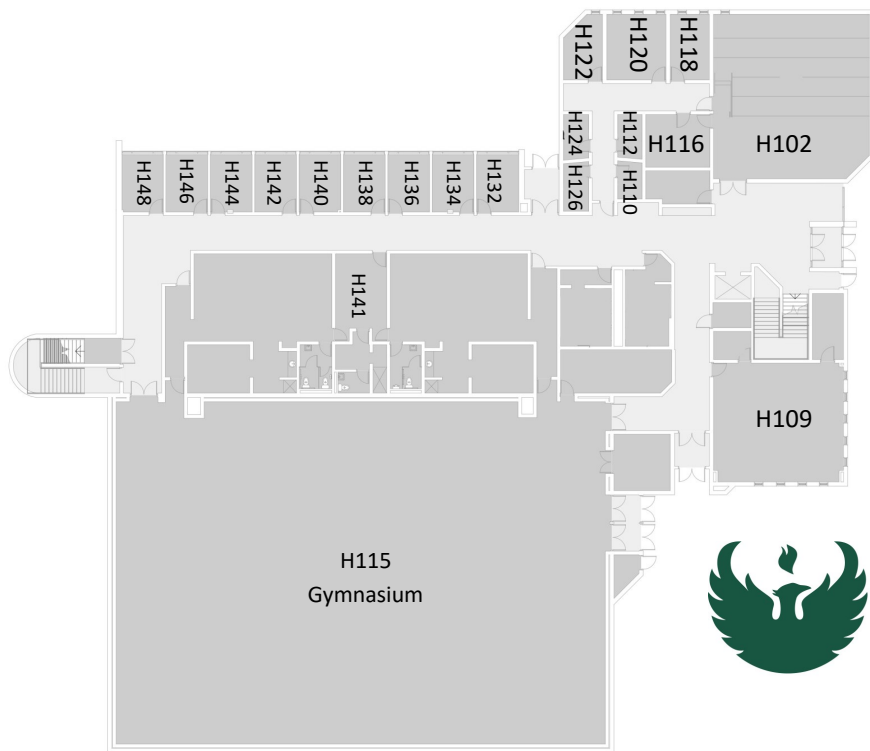

Hillside Hall

Second Floor

Founders Hall

Lakeside Hall

First Floor

UNIVERSITY of WISCONSIN
GREEN BAY | Manitowoc
 Campus