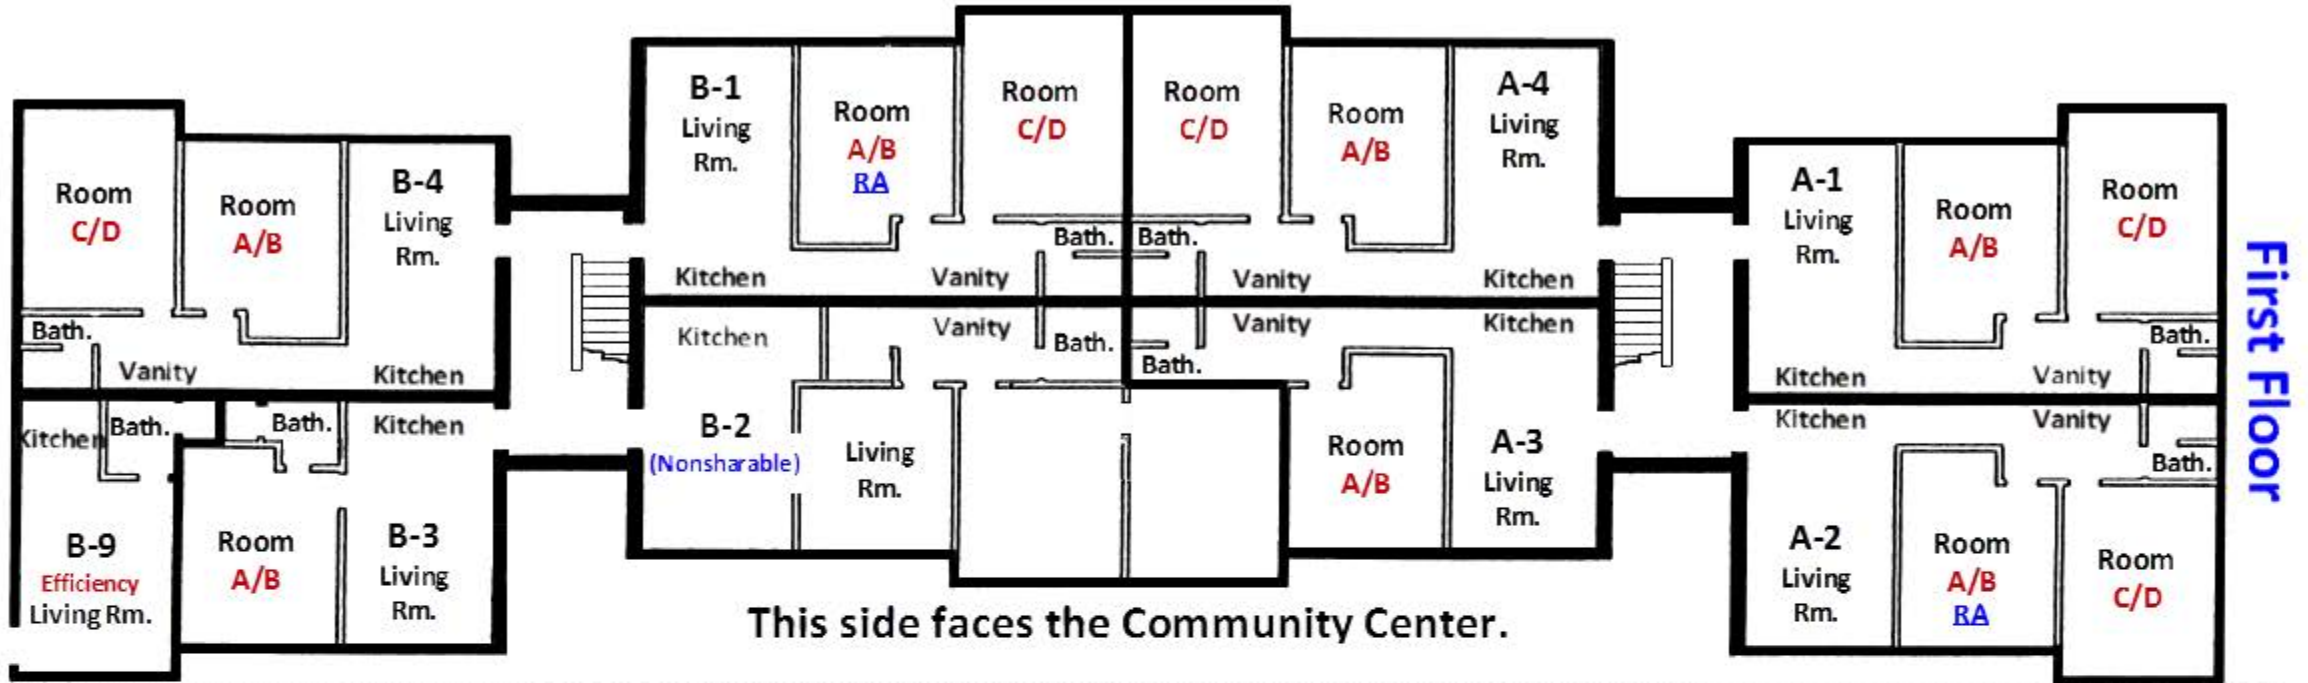

# Apartment 3314

This side faces Tom Haevers Hall.

This side faces Tom Haevers Hall.

# Apartment 3316

This side faces North Circle Drive.

This side faces Walter Way & the parking lot.

This side faces North Circle Drive.

This side faces Walter Way & the parking lot.

# Apartment 3318

This side faces the parking lot.

This side faces the parking lot.

# Apartment 3322

This side faces the parking lot.

This side faces the courtyard & basketball court.

This side faces the parking lot.

This side faces the courtyard & basketball court.