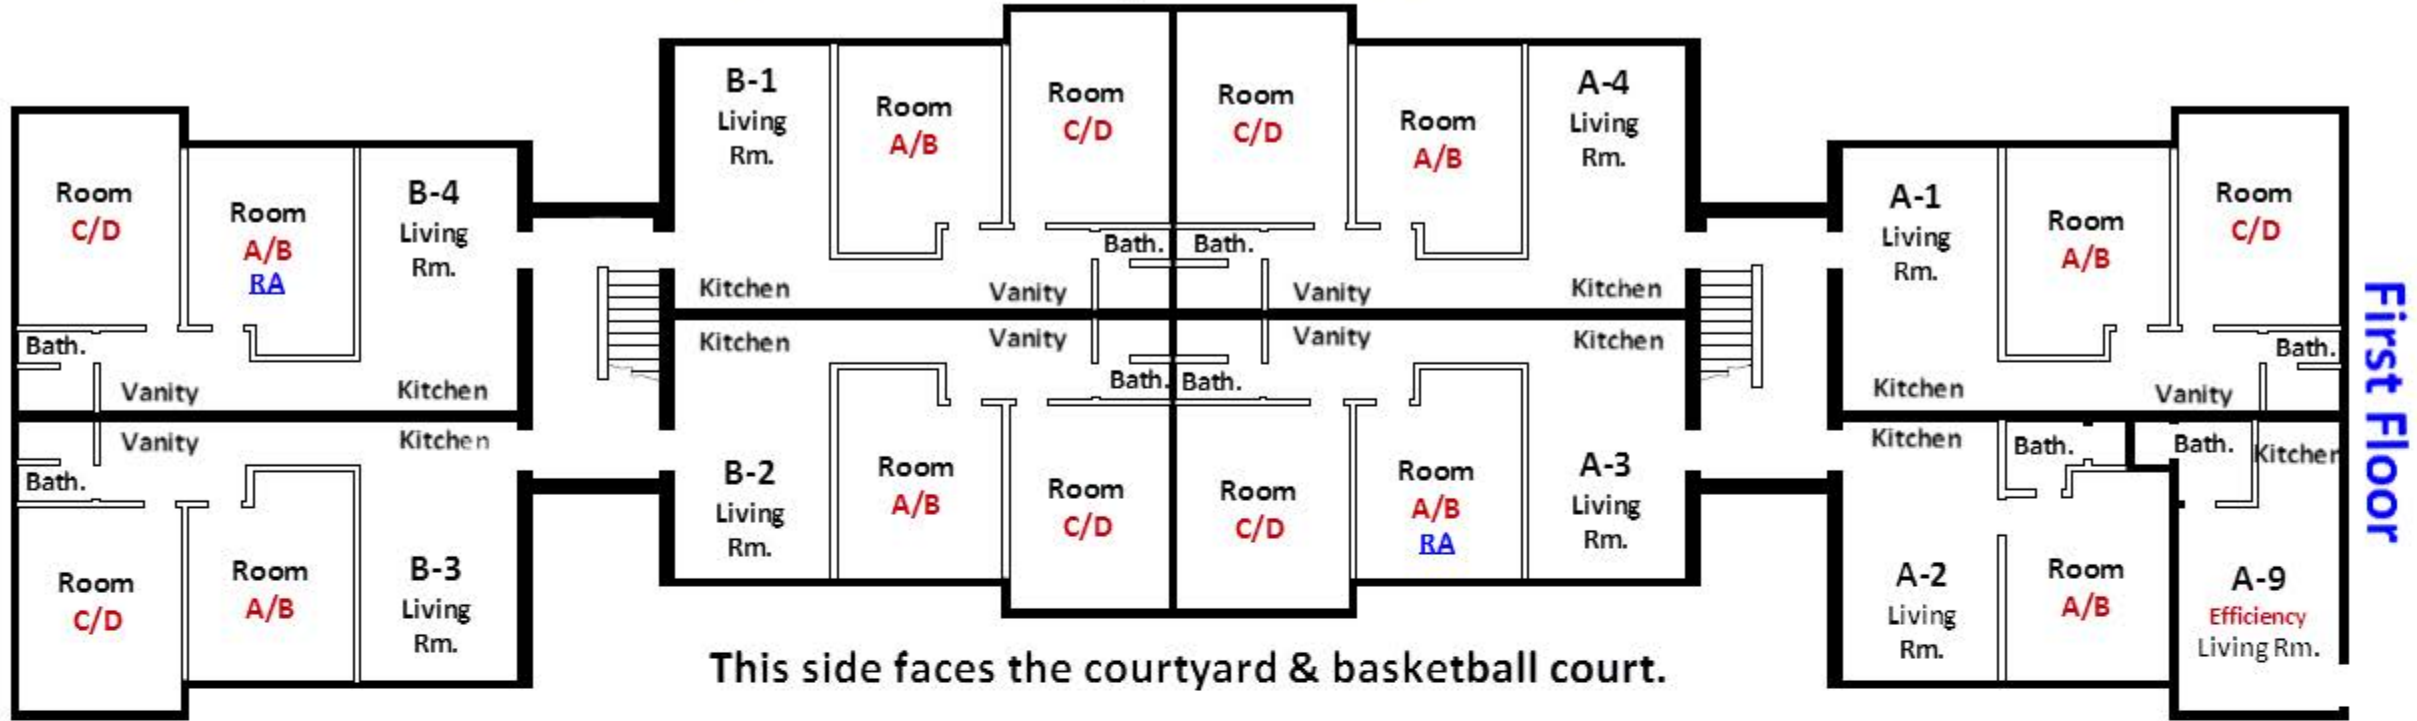

# Apartment 3322

This side faces the parking lot.

This side faces the courtyard & basketball court.

This side faces the parking lot.

This side faces the courtyard & basketball court.

# Apartment 3324

This side faces the parking lot & Walter Way.

This side faces the parking lot & Walter Way.

# Apartment 3326

This side faces the parking lot and Apartments 3332 & 3334.

This side faces the courtyard & basketball court.

This side faces the parking lot and Apartments 3332 & 3334.

This side faces the courtyard & basketball court.