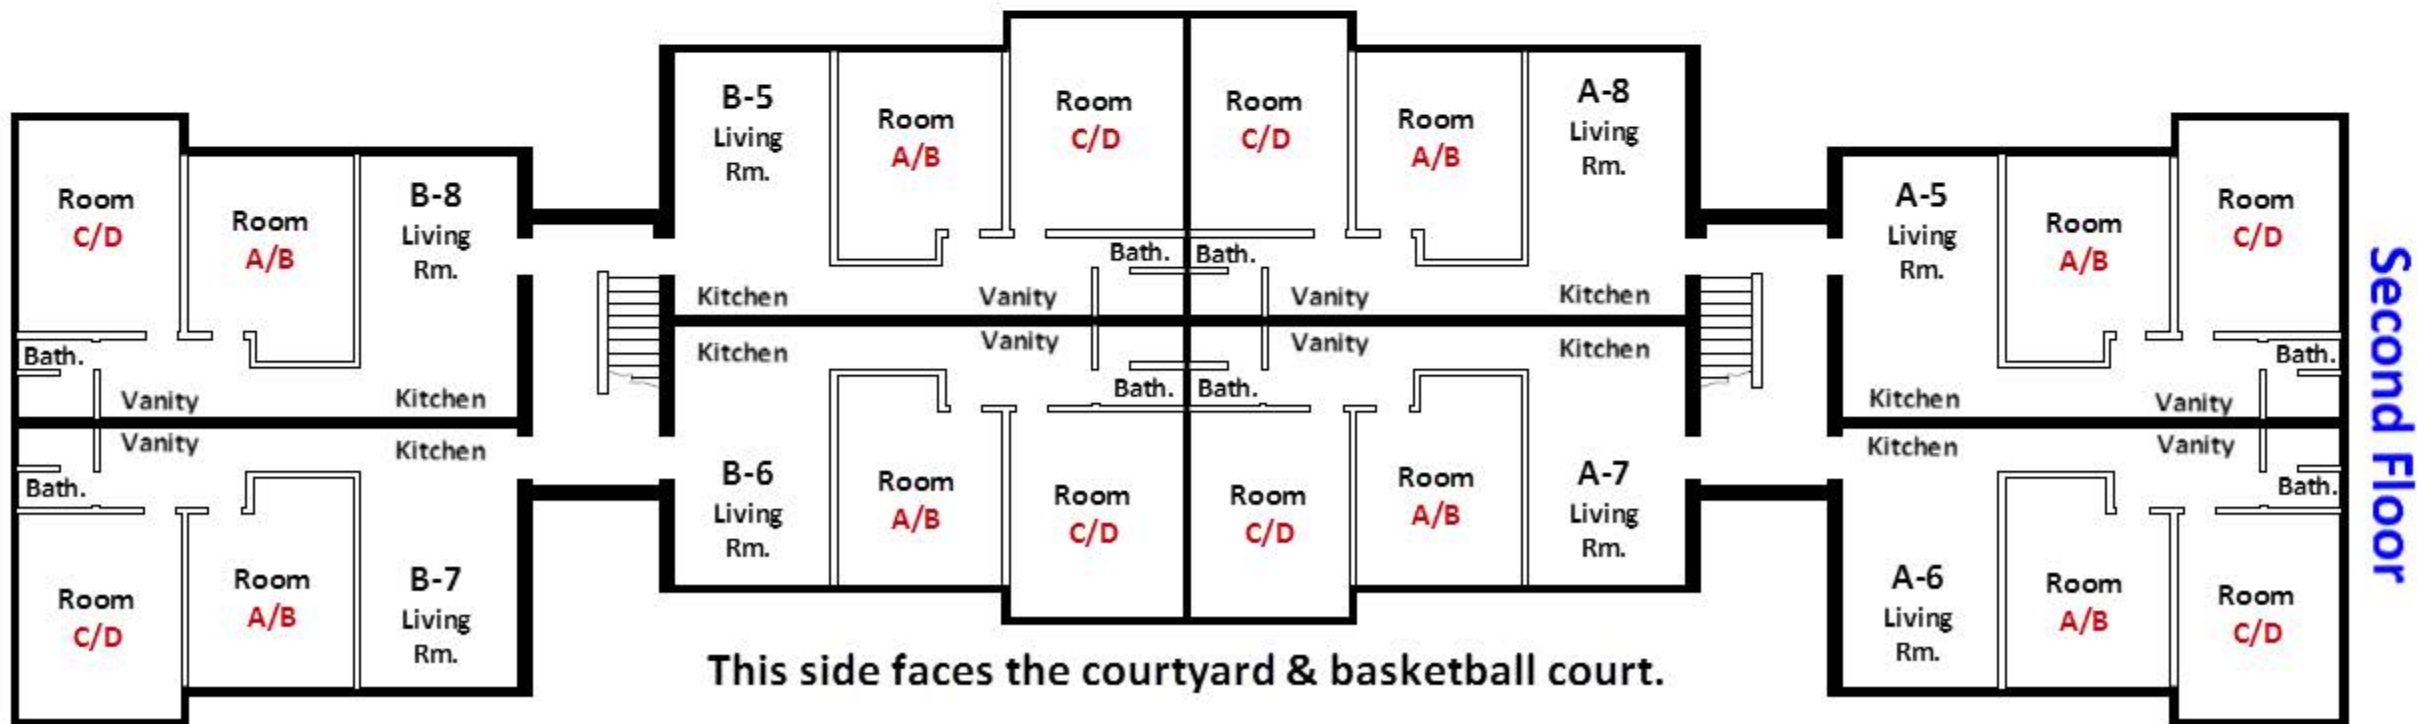

# Apartment 3322

This side faces the parking lot.

This side faces the courtyard & basketball court.

This side faces the parking lot.

This side faces the courtyard & basketball court.

# Apartment 3324

This side faces the parking lot & Walter Way.

This side faces the parking lot & Walter Way.

# Apartment 3326

This side faces the parking lot and Apartments 3332 & 3334.

This side faces the courtyard & basketball court.

This side faces the parking lot and Apartments 3332 & 3334.

This side faces the courtyard & basketball court.