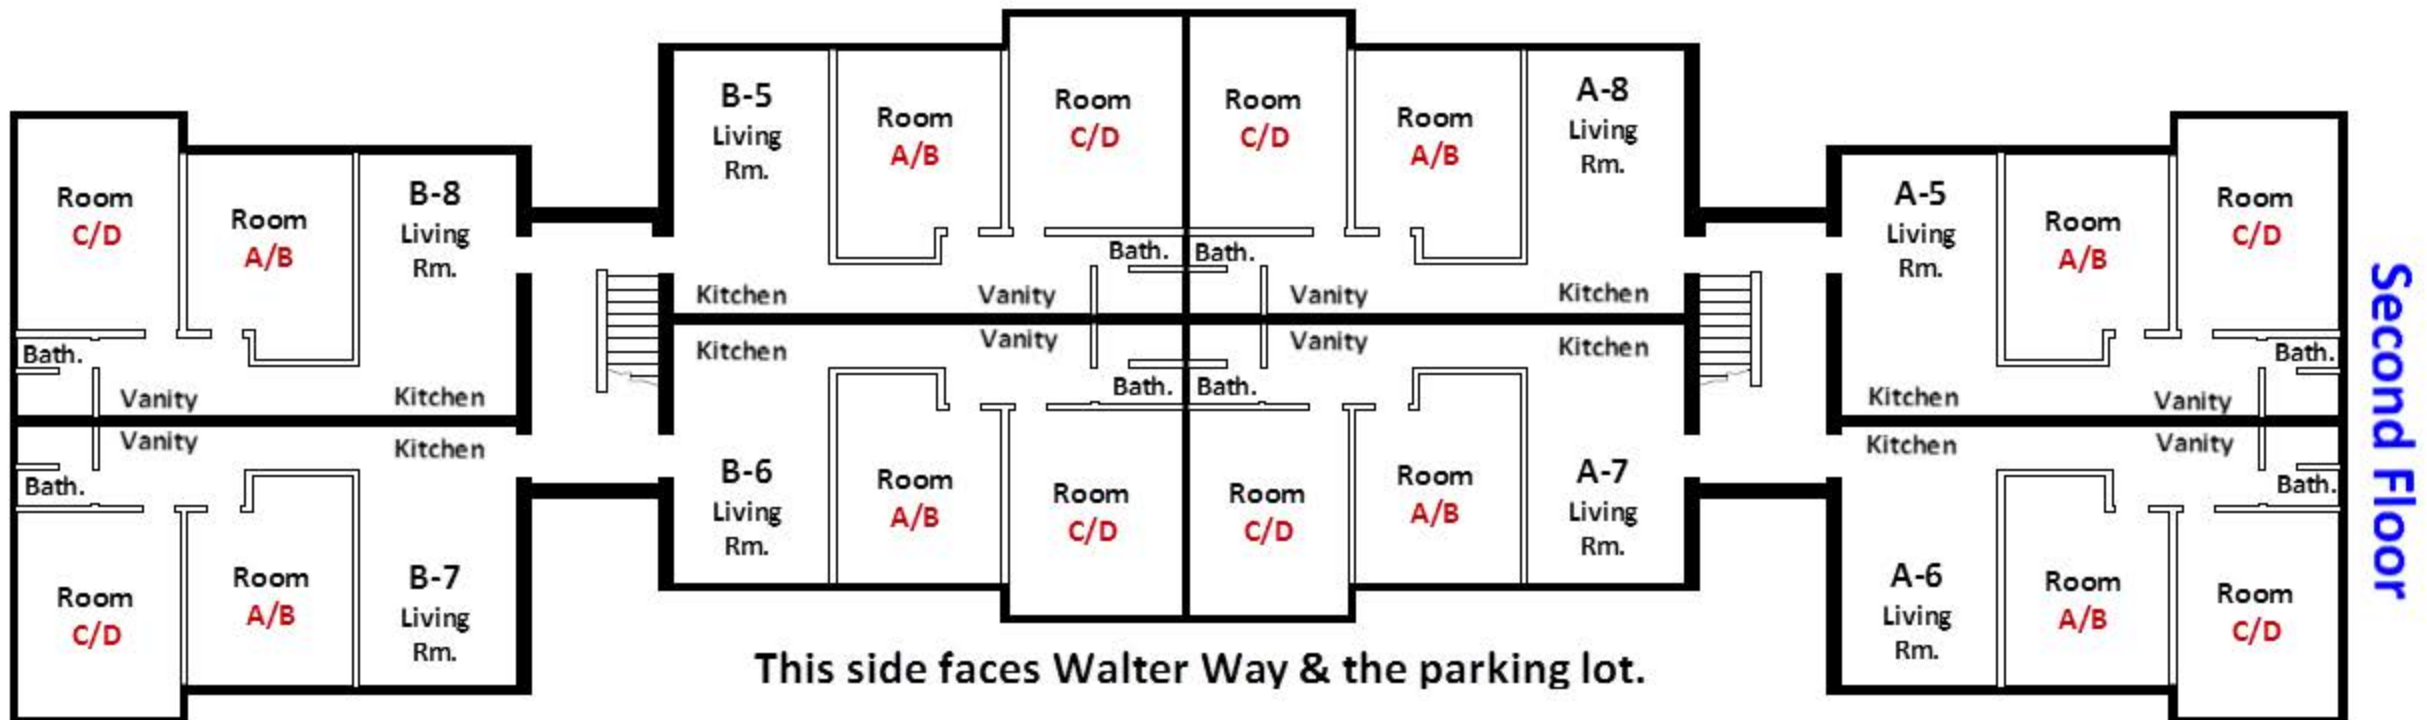

# Apartment 3312

This side faces Ed Thompson Hall.

This side faces Ed Thompson Hall.

# Apartment 3314

This side faces Tom Haevers Hall.

This side faces Tom Haevers Hall.

# Apartment 3316

This side faces North Circle Drive.

This side faces Walter Way & the parking lot.

This side faces North Circle Drive.

This side faces Walter Way & the parking lot.

# Apartment 3318

This side faces the parking lot.

This side faces the parking lot.