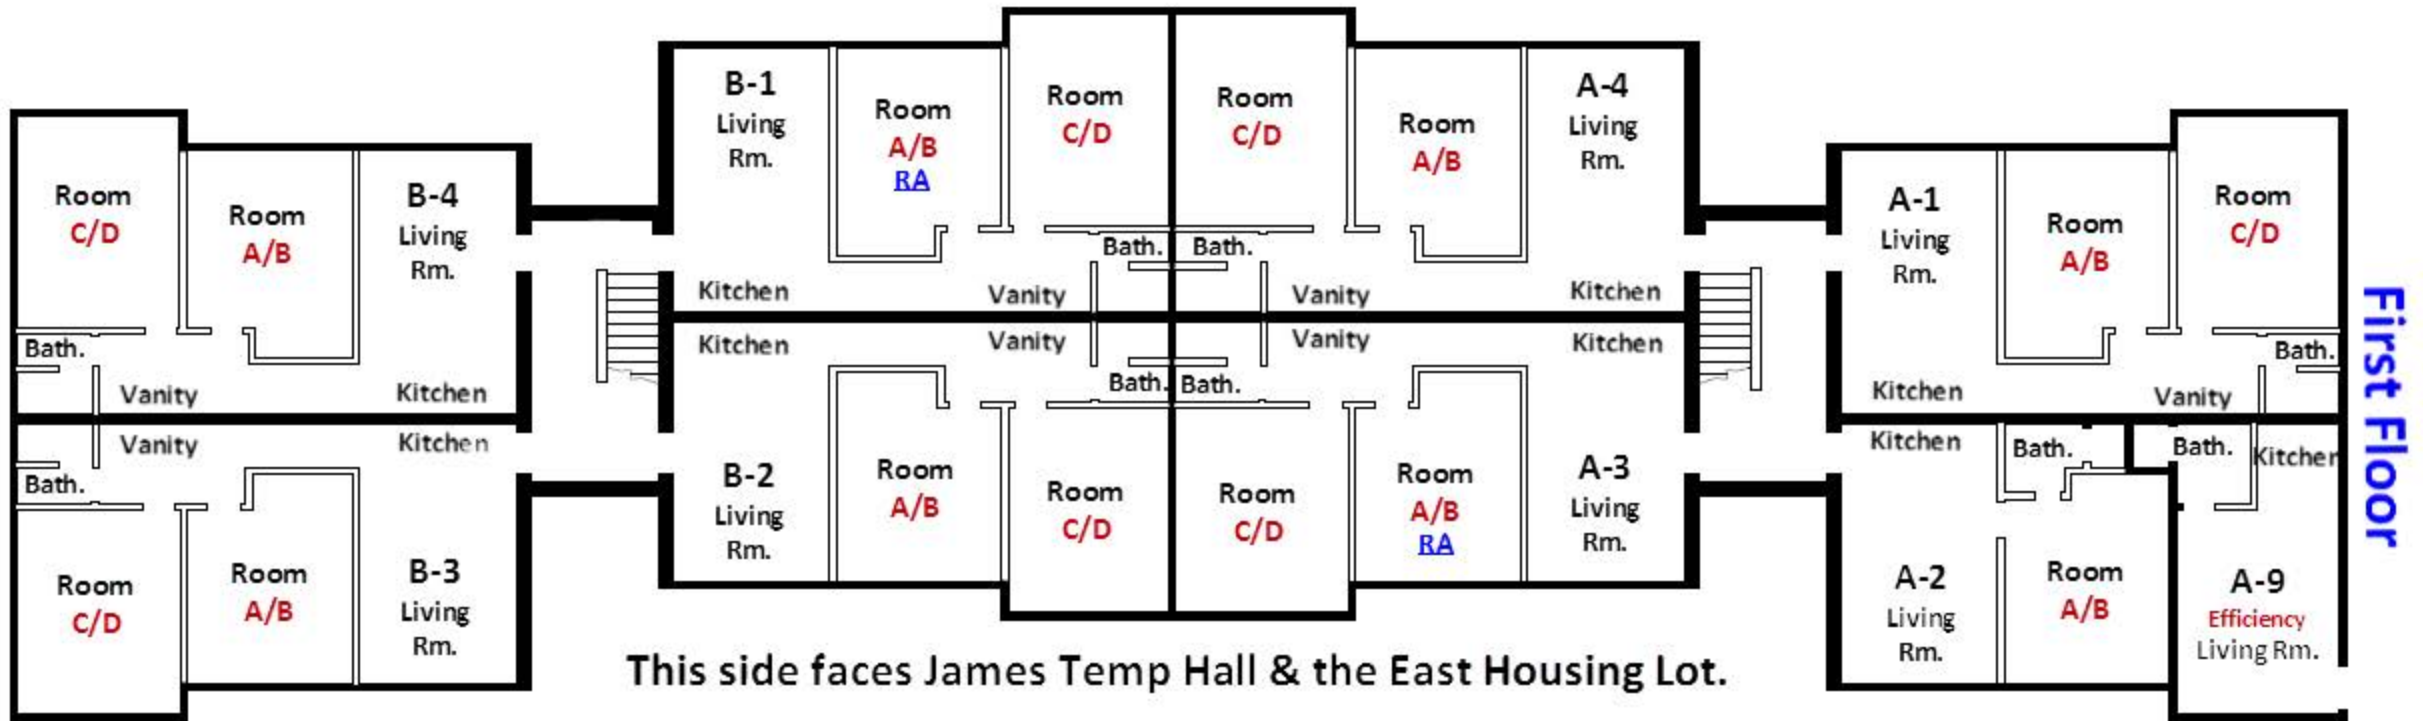

Apartment 3334

This side faces North Circle Drive & the parking lot.