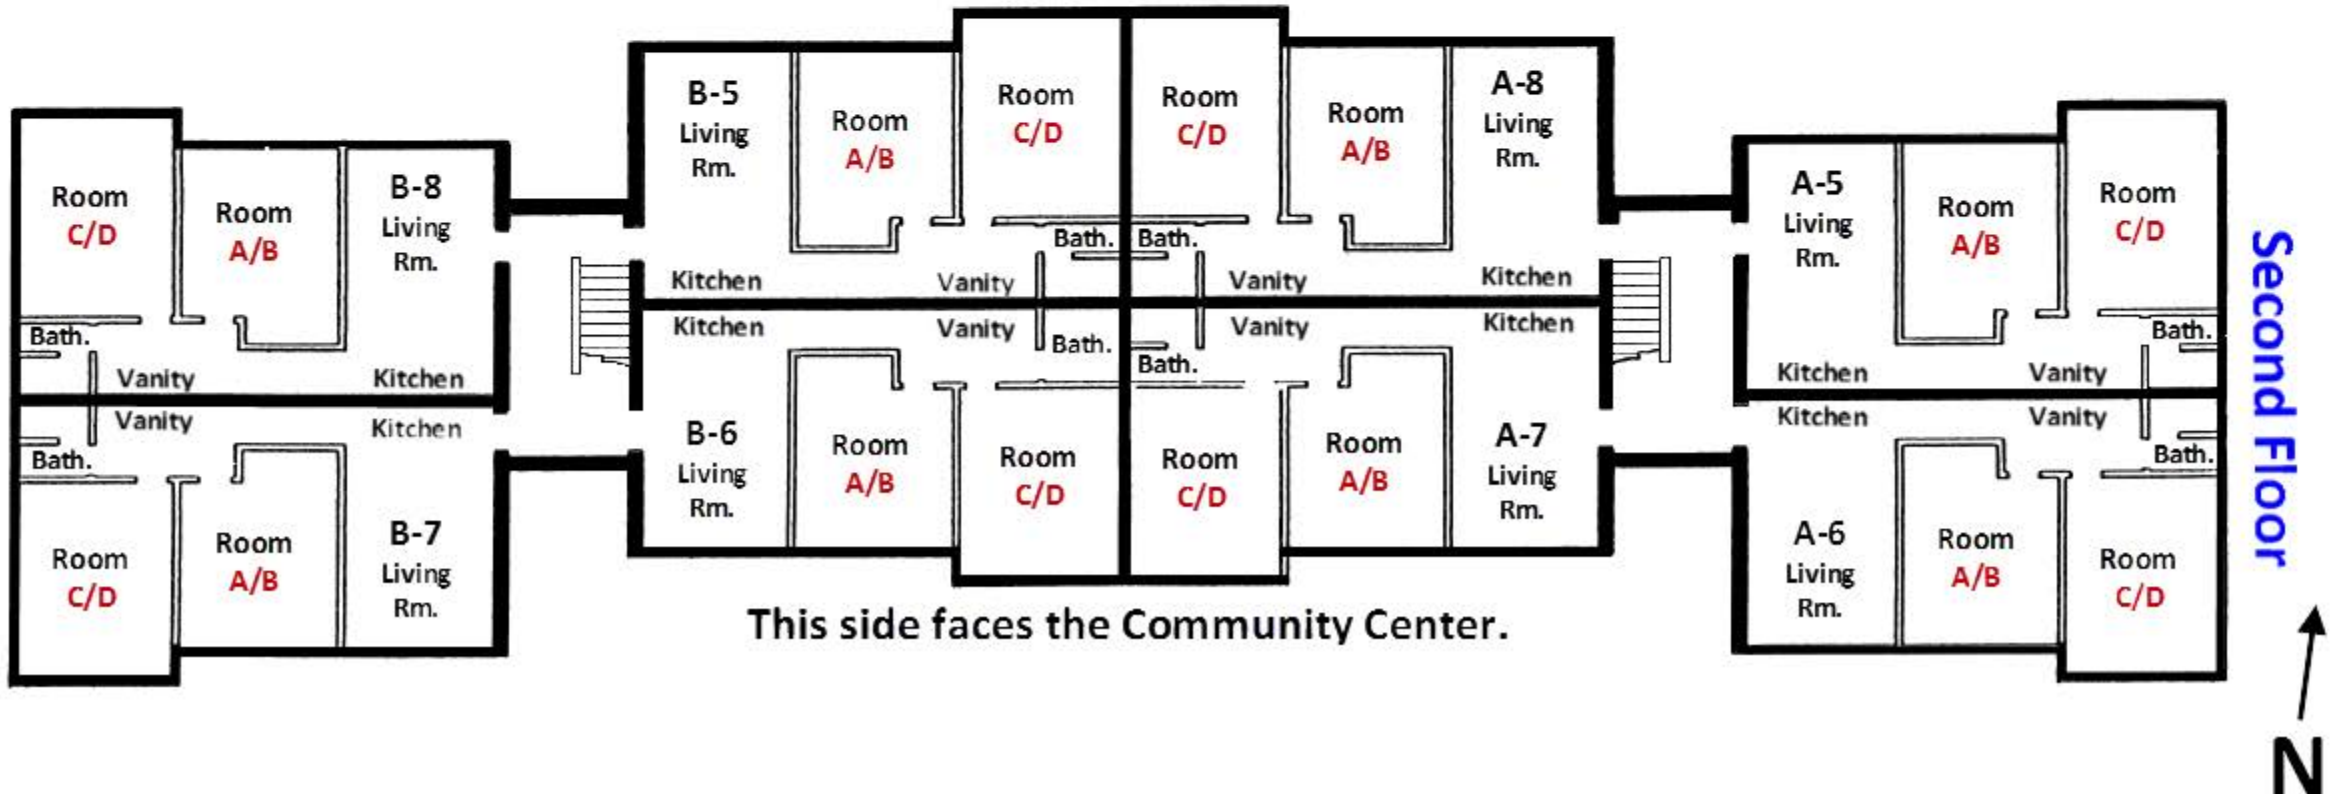

# Apartment 3314

This side faces Tom Haevers Hall.

This side faces Tom Haevers Hall.

# Apartment 3316

This side faces North Circle Drive.

This side faces Walter Way & the parking lot.

This side faces North Circle Drive.

This side faces Walter Way & the parking lot.

# Apartment 3318

This side faces the parking lot.

This side faces the parking lot.

# Apartment 3322

This side faces the parking lot.

This side faces the courtyard & basketball court.

This side faces the parking lot.

This side faces the courtyard & basketball court.