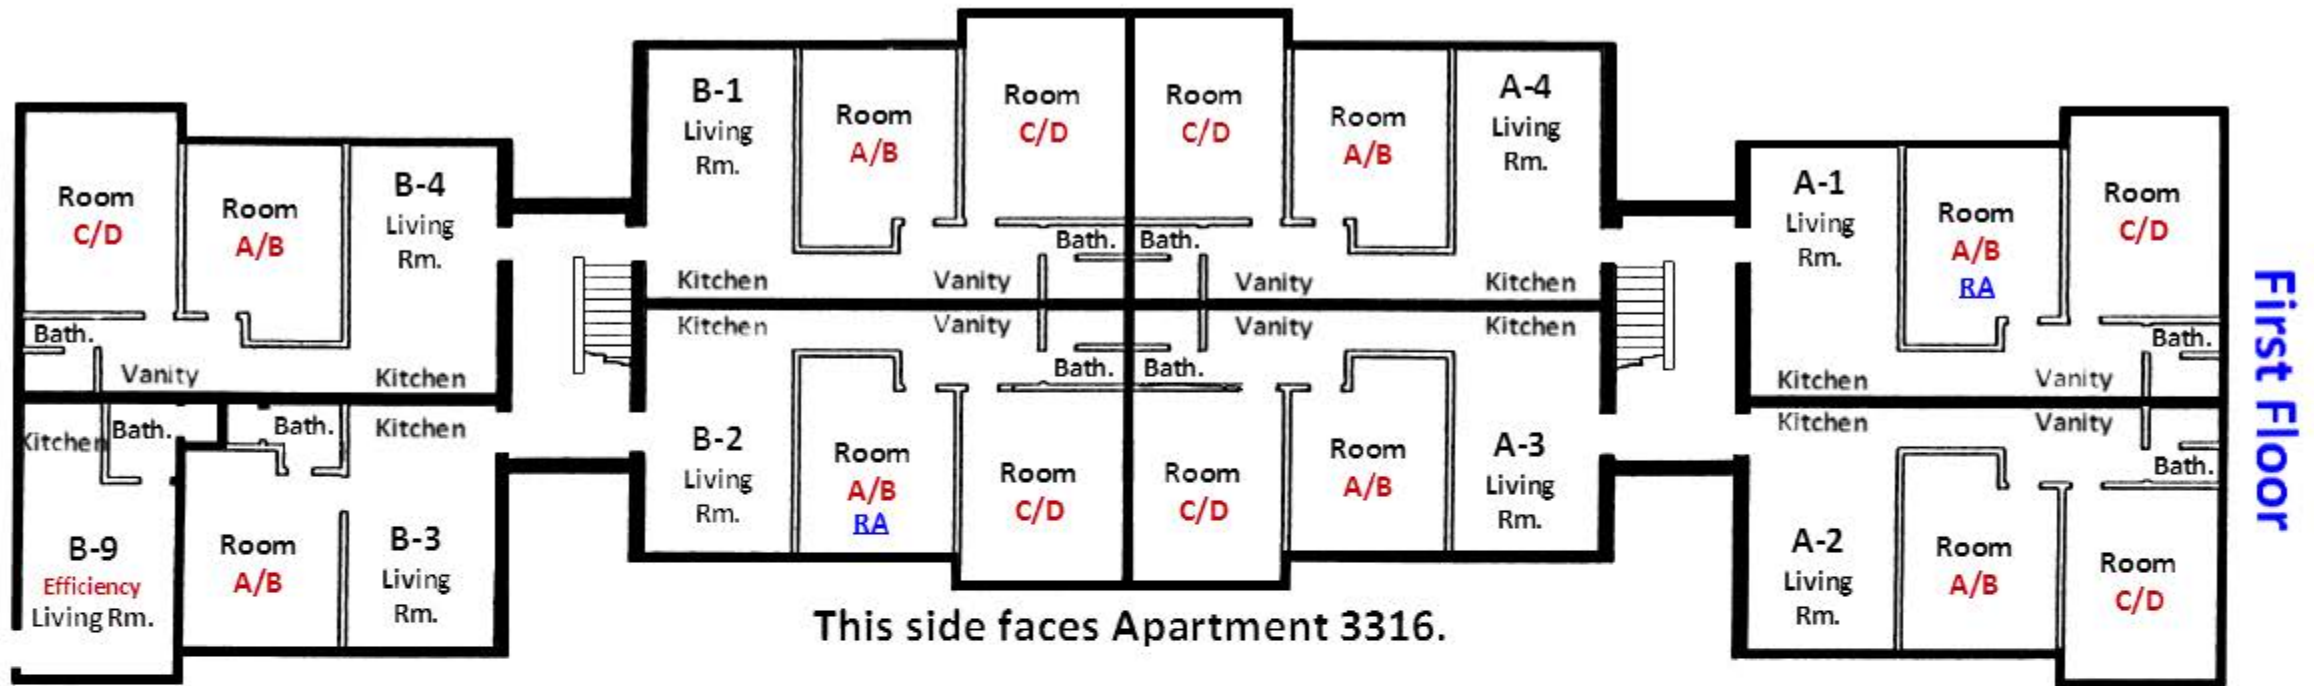

# Apartment 3312

This side faces Ed Thompson Hall.

This side faces Ed Thompson Hall.

# Apartment 3314

This side faces Tom Haevers Hall.

This side faces Tom Haevers Hall.

# Apartment 3316

This side faces North Circle Drive.

This side faces Walter Way & the parking lot.

This side faces North Circle Drive.

This side faces Walter Way & the parking lot.

# Apartment 3318

This side faces the parking lot.

This side faces the parking lot.