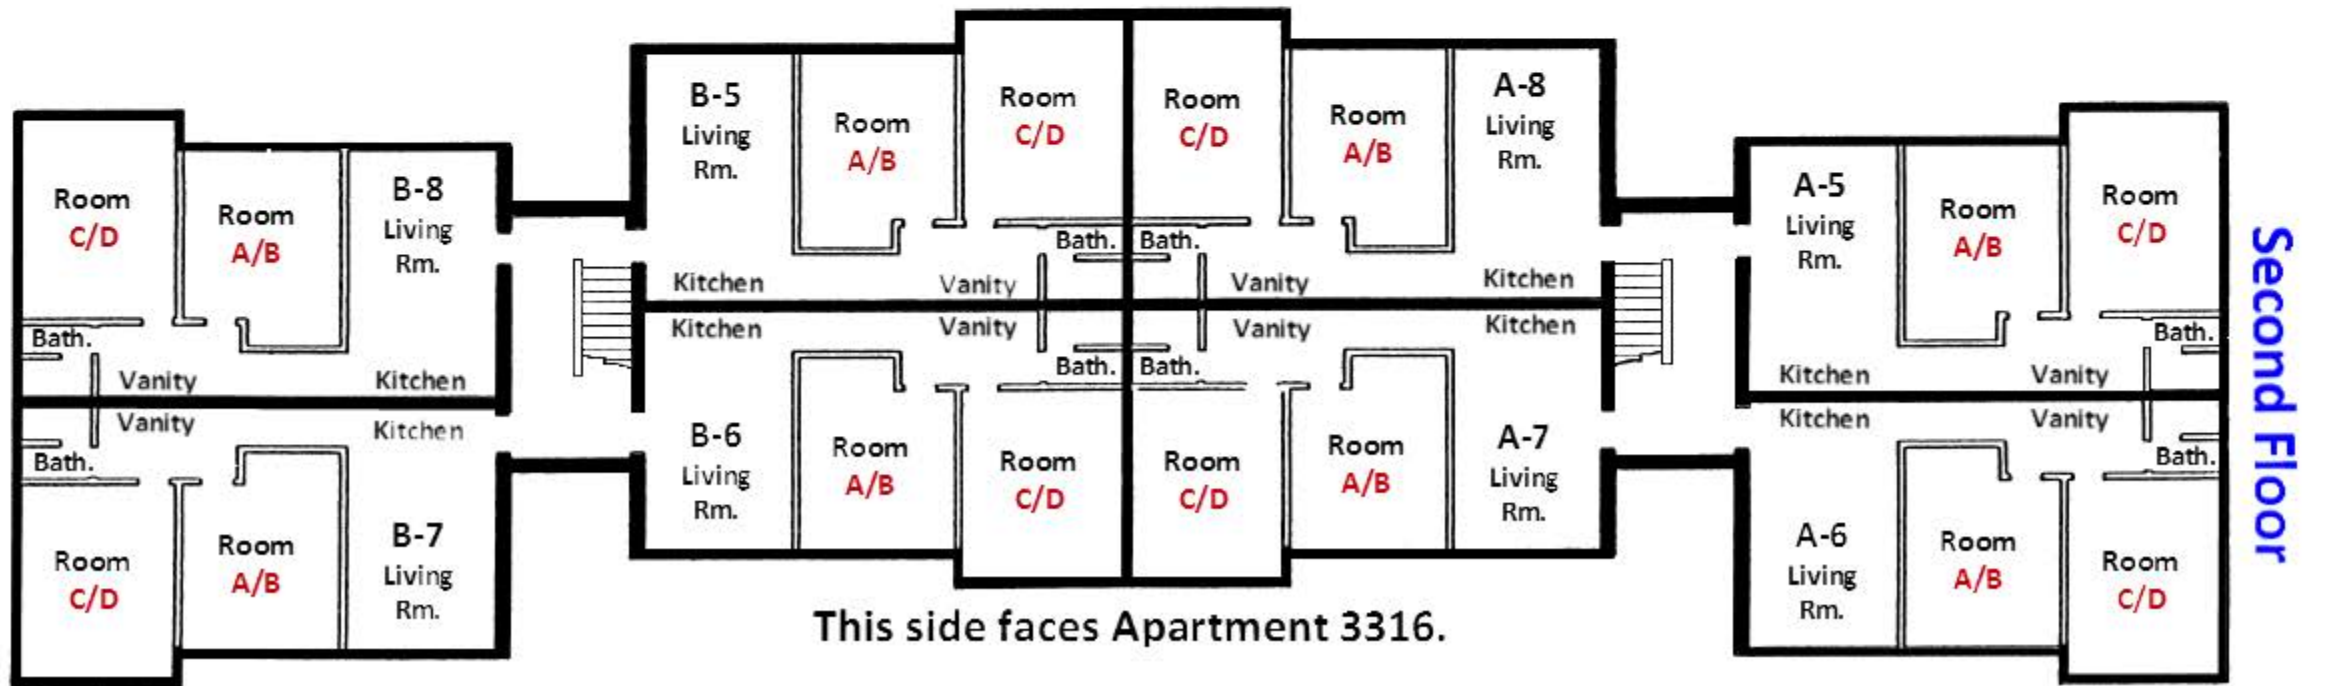

# Apartment 3312

This side faces Ed Thompson Hall.

This side faces Ed Thompson Hall.

# Apartment 3314

This side faces Tom Haevers Hall.

This side faces Tom Haevers Hall.

# Apartment 3316

This side faces North Circle Drive.

This side faces Walter Way & the parking lot.

This side faces North Circle Drive.

This side faces Walter Way & the parking lot.

# Apartment 3318

This side faces the parking lot.

This side faces the parking lot.