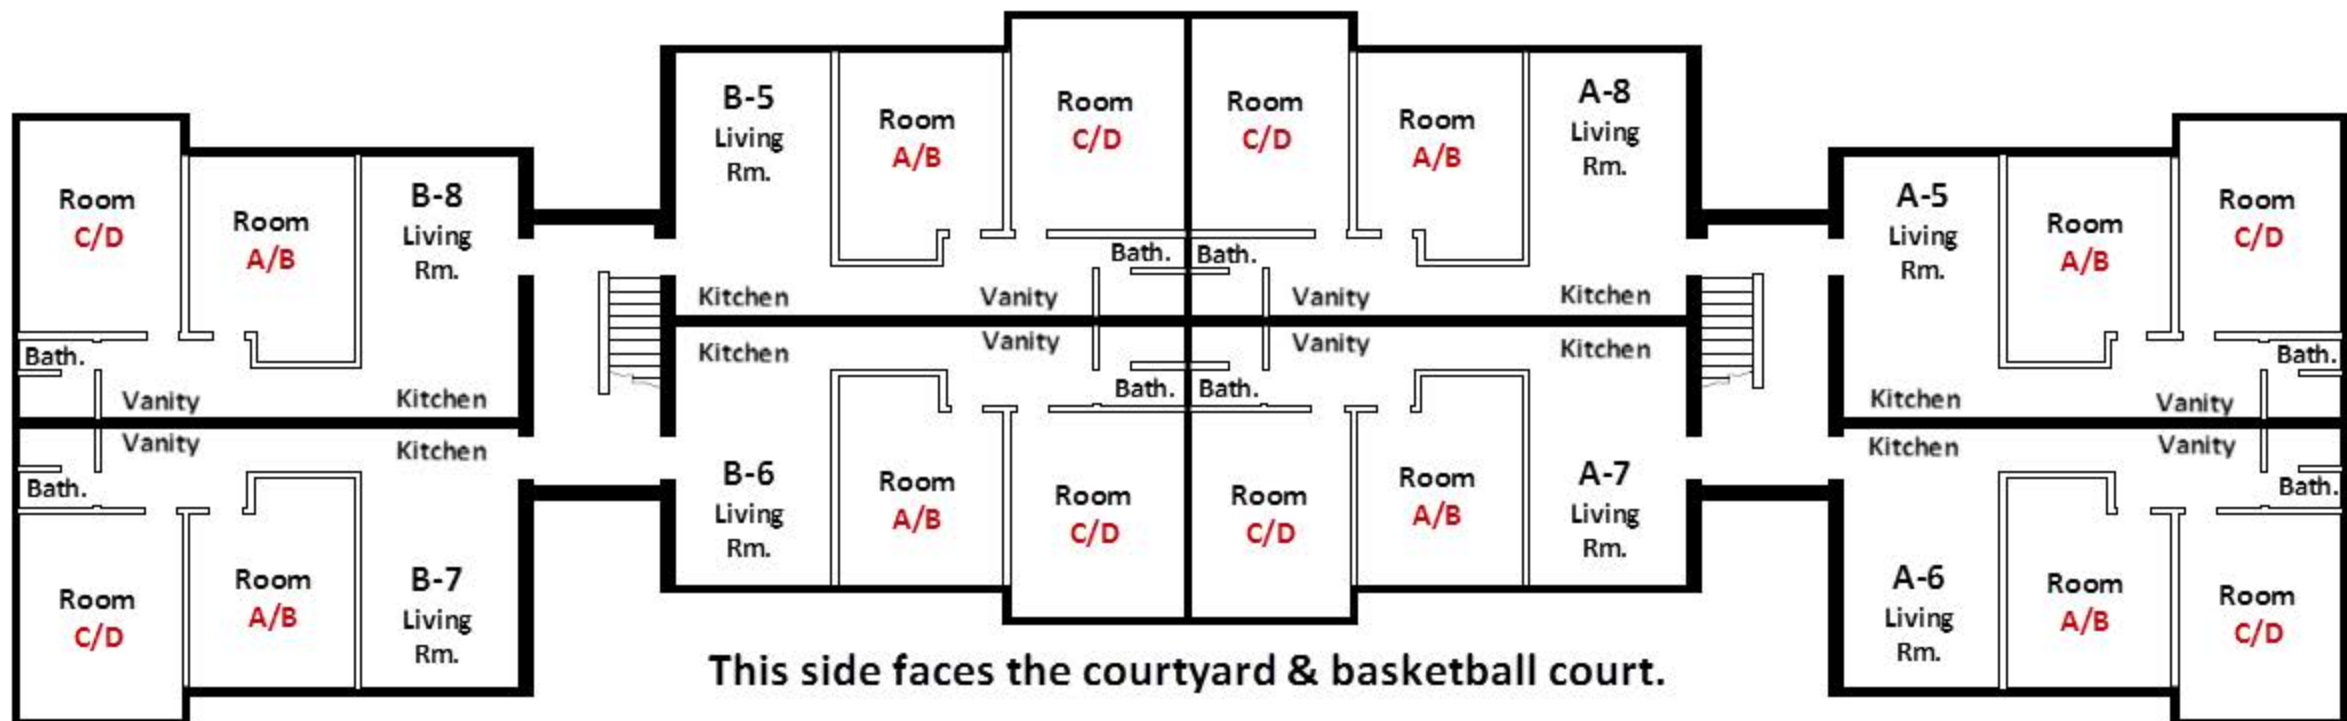

# Apartment 3316

This side faces North Circle Drive.

This side faces Walter Way & the parking lot.

This side faces North Circle Drive.

This side faces Walter Way & the parking lot.

# Apartment 3318

This side faces the parking lot.

This side faces the parking lot.

# Apartment 3322

This side faces the parking lot.

This side faces the courtyard & basketball court.

This side faces the parking lot.

This side faces the courtyard & basketball court.

# Apartment 3324

This side faces the parking lot & Walter Way.

This side faces the parking lot & Walter Way.