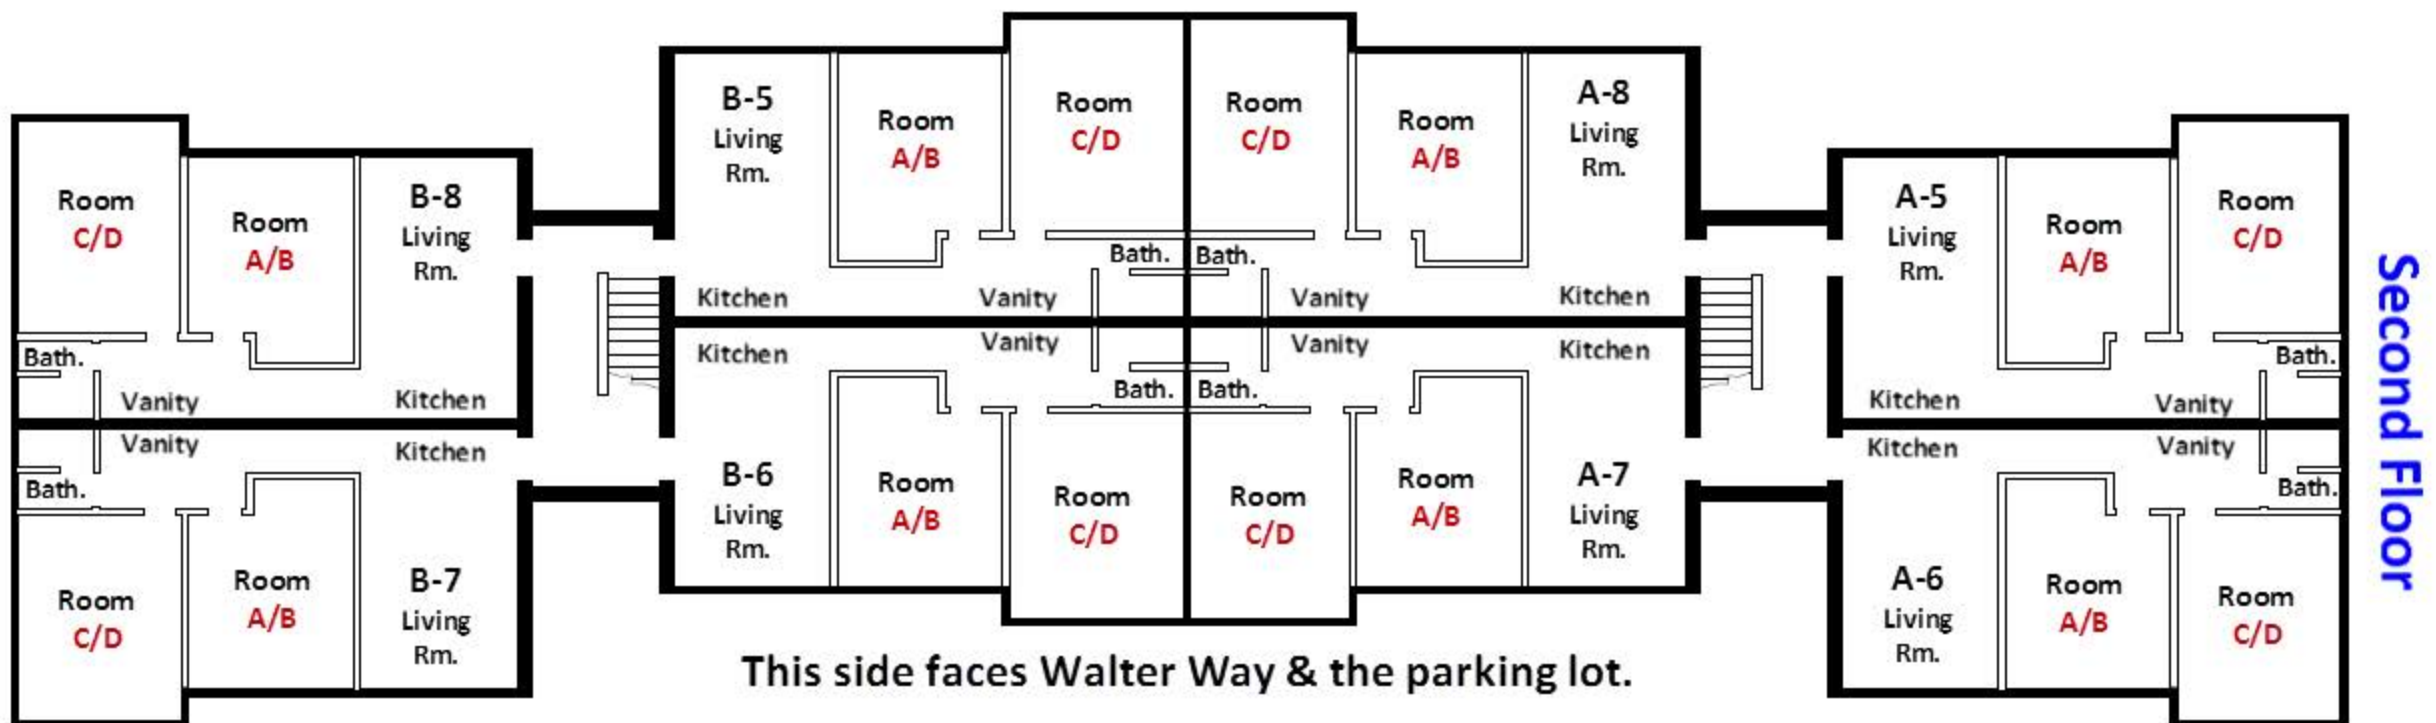

# Apartment 3314

This side faces Tom Haevers Hall.

This side faces Tom Haevers Hall.

# Apartment 3316

This side faces North Circle Drive.

This side faces Walter Way & the parking lot.

This side faces North Circle Drive.

This side faces Walter Way & the parking lot.

# Apartment 3318

This side faces the parking lot.

This side faces the parking lot.

# Apartment 3322

This side faces the parking lot.

This side faces the courtyard & basketball court.

This side faces the parking lot.

This side faces the courtyard & basketball court.