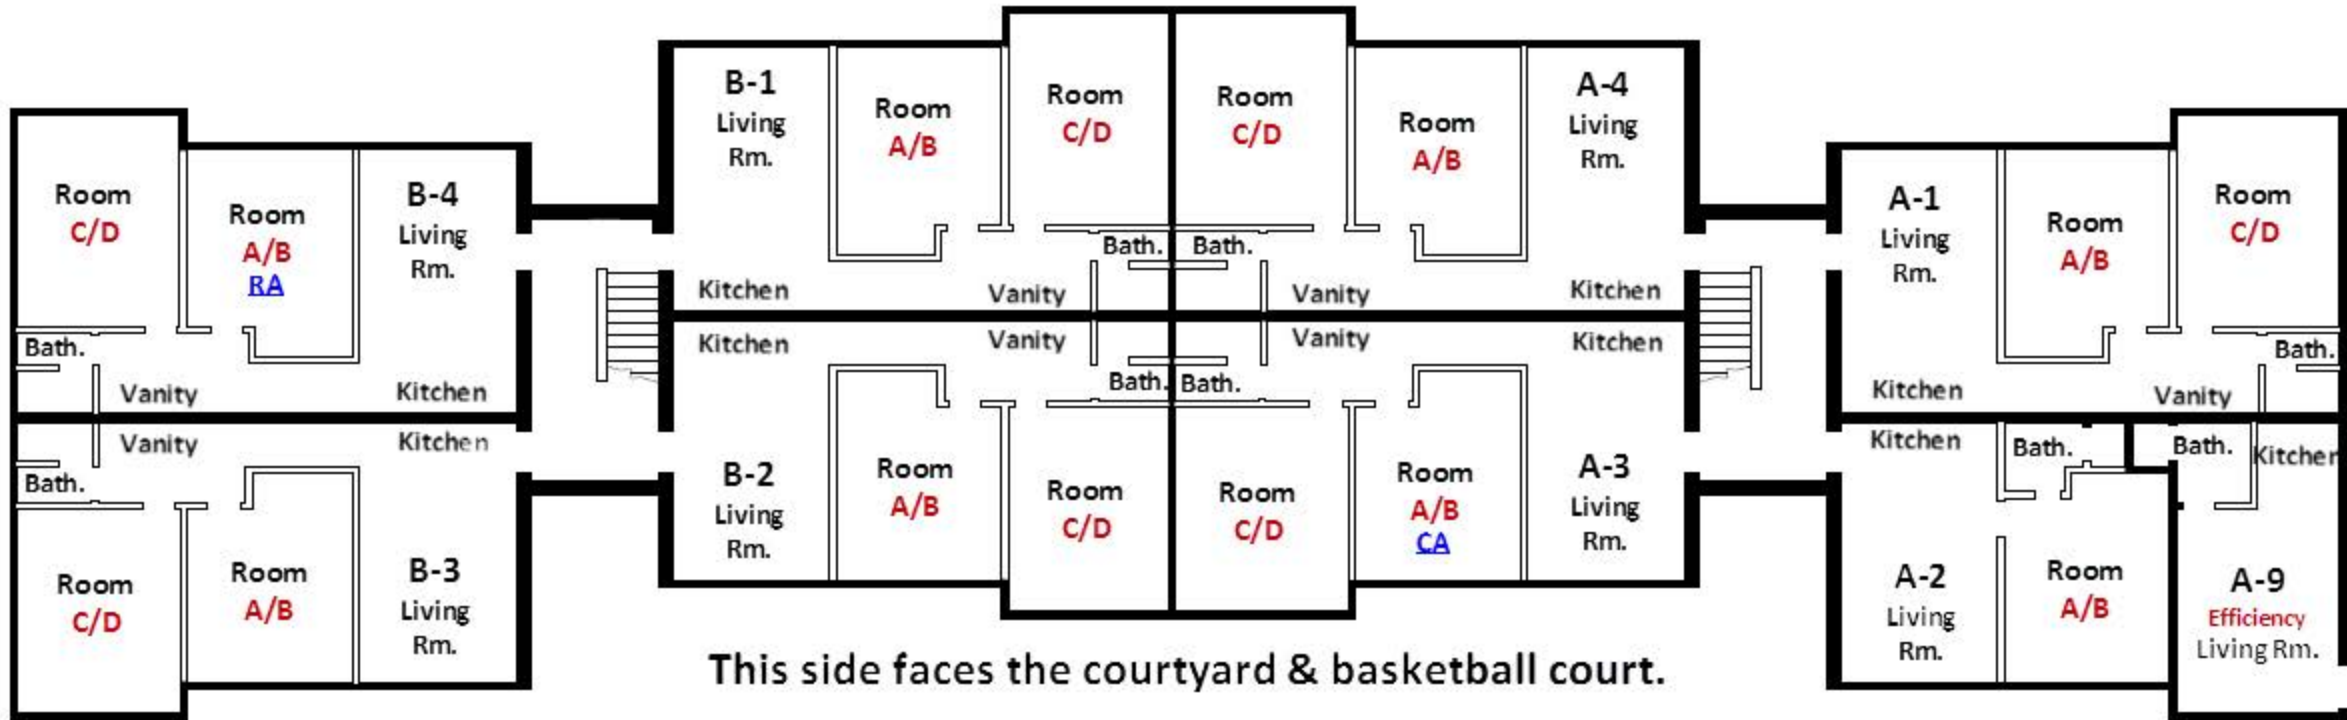

# Apartment 3316

This side faces North Circle Drive.

This side faces Walter Way & the parking lot.

This side faces North Circle Drive.

This side faces Walter Way & the parking lot.

# Apartment 3318

This side faces the parking lot.

This side faces the parking lot.

# Apartment 3322

This side faces the parking lot.

This side faces the courtyard & basketball court.

This side faces the parking lot.

This side faces the courtyard & basketball court.

# Apartment 3324

This side faces the parking lot & Walter Way.

This side faces the parking lot & Walter Way.