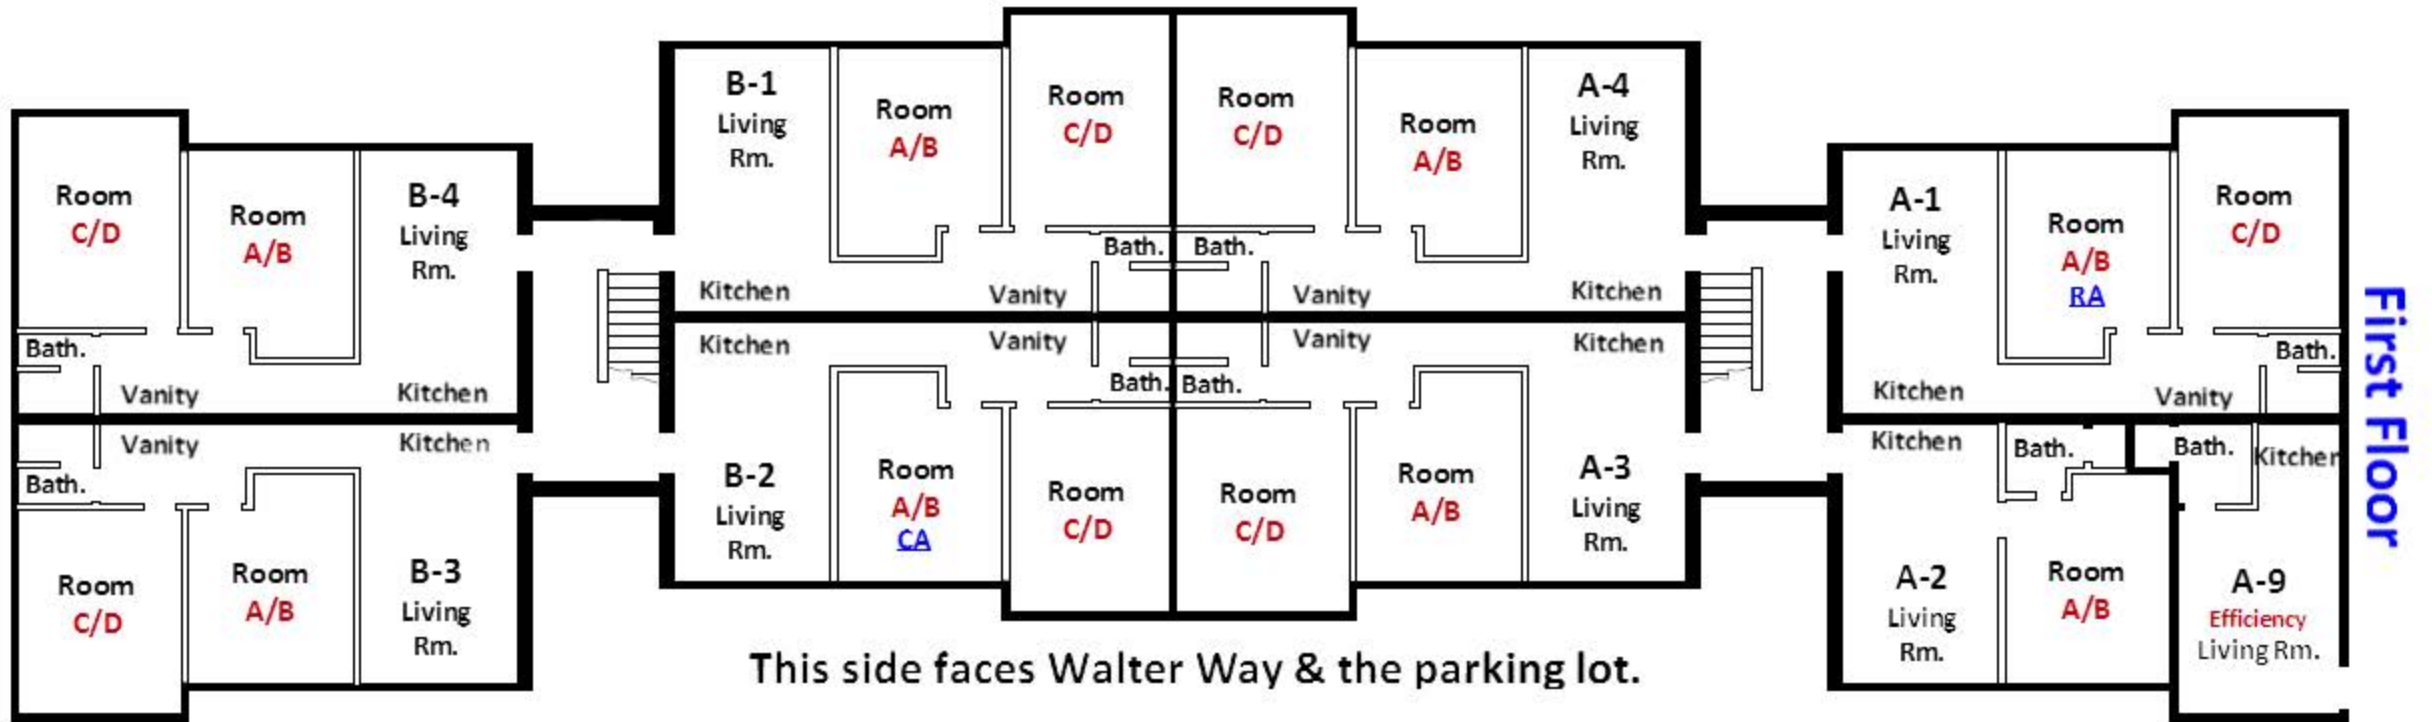

# Apartment 3312

This side faces Ed Thompson Hall.

This side faces Ed Thompson Hall.

# Apartment 3314

This side faces Tom Haevers Hall.

This side faces Tom Haevers Hall.

# Apartment 3316

This side faces North Circle Drive.

This side faces Walter Way & the parking lot.

This side faces North Circle Drive.

This side faces Walter Way & the parking lot.

# Apartment 3318

This side faces the parking lot.

This side faces the parking lot.