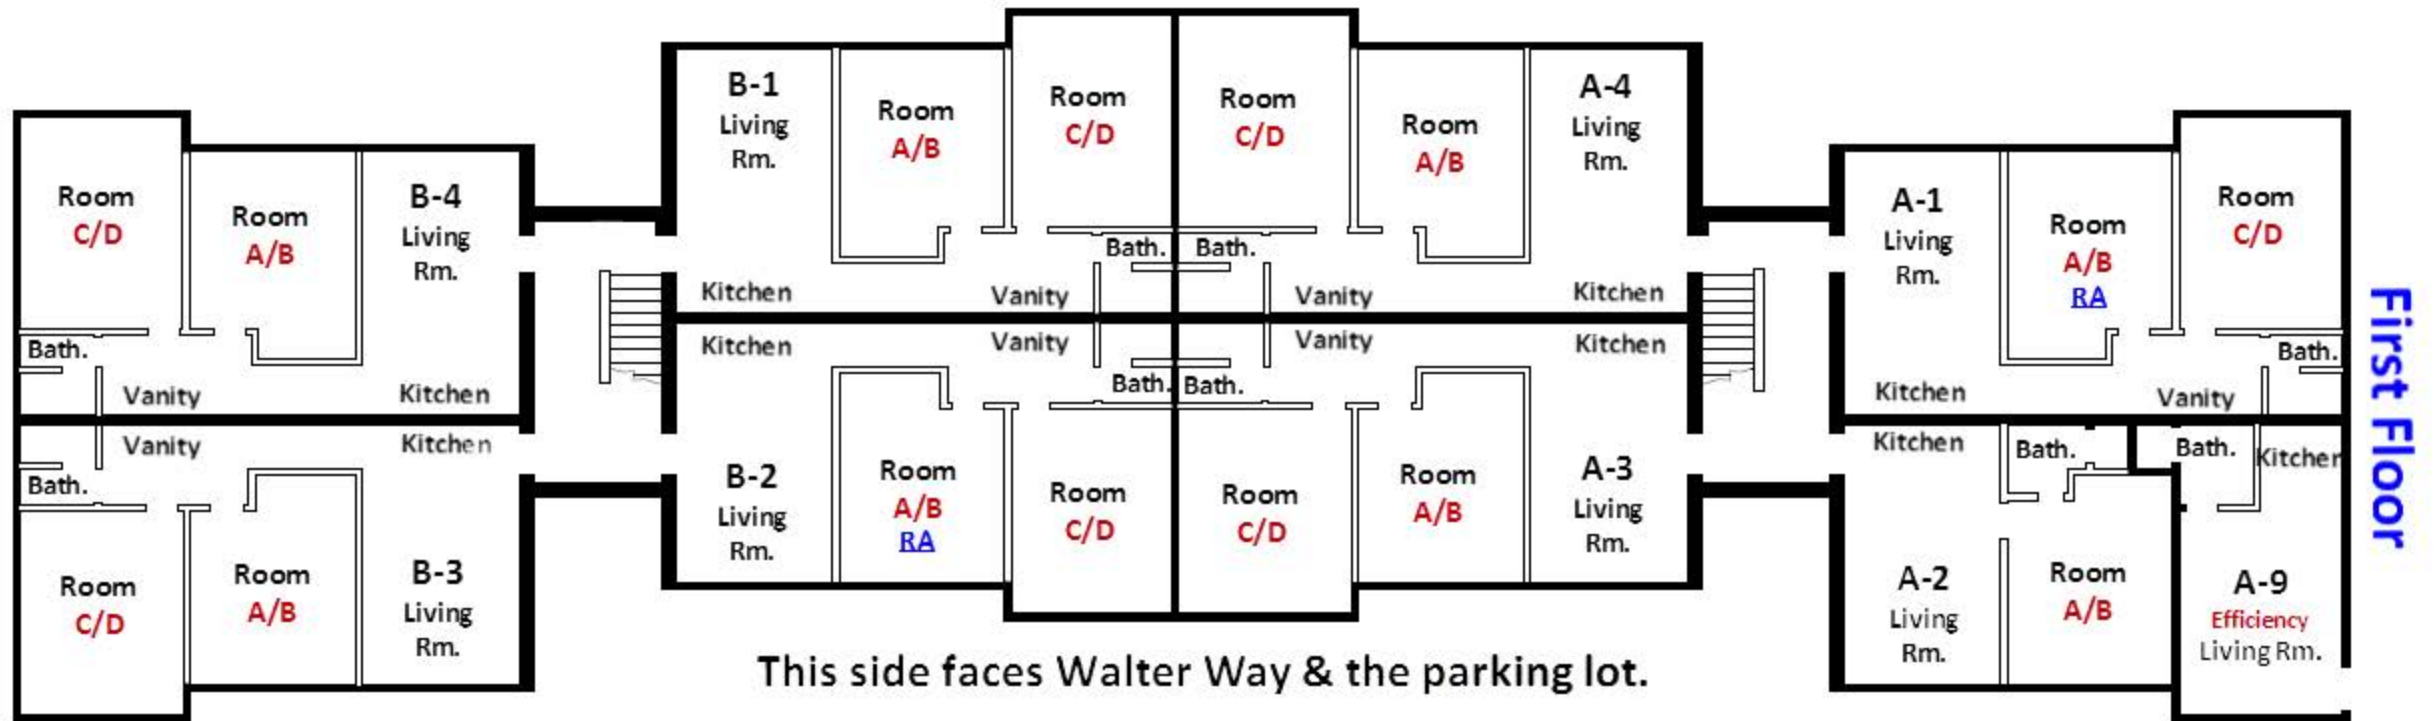

# Apartment 3314

This side faces Tom Haevers Hall.

This side faces Tom Haevers Hall.

# Apartment 3316

This side faces North Circle Drive.

This side faces Walter Way & the parking lot.

This side faces North Circle Drive.

This side faces Walter Way & the parking lot.

# Apartment 3318

This side faces the parking lot.

This side faces the parking lot.

# Apartment 3322

This side faces the parking lot.

This side faces the courtyard & basketball court.

This side faces the parking lot.

This side faces the courtyard & basketball court.