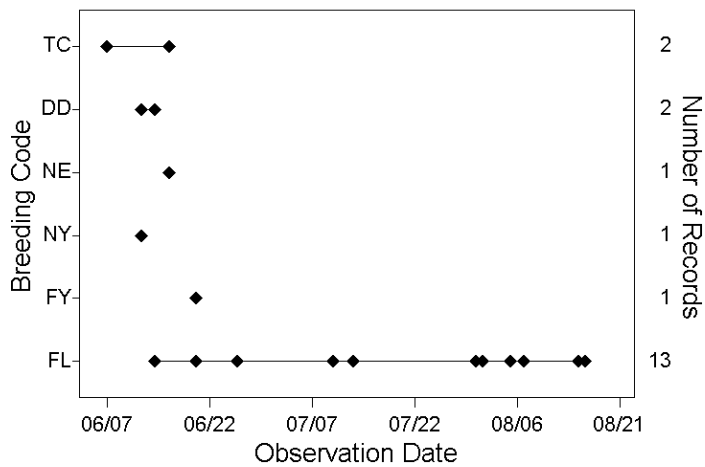

Breeding Phenology