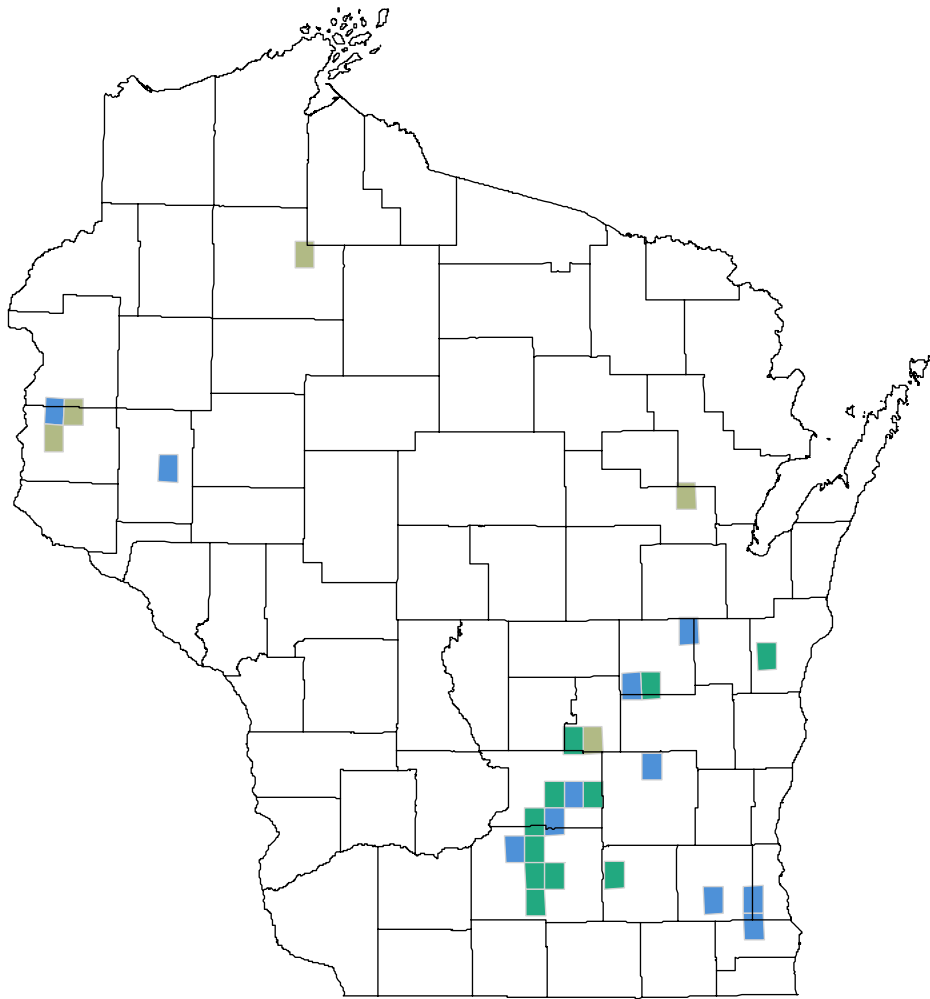

# Ruddy Duck

Breeding Status	# of Quads	% of Total (1132)
Confirmed	11	0.97
Probable	11	0.97
Possible	5	0.44
<b>Total</b>	<b>27</b>	<b>2.39</b>

Habitat	# of Records
Forest Upland	
Forest Lowland	
Shrub Upland	
Shrub Lowland	
Open Upland Agriculture	
Open Upland Native	
Open Upland Uncropped	
Open Lowland Agriculture	
Open Lowland Meadow	
Open Lowland Bog	
Open Lowland Uncropped	
Open Lowland Marsh	24
Open Lowland Lake	8
Open Lowland River	
Urban	
<b>Total</b>	<b>32</b>

## Breeding Phenology

## BBS Trend - FWS Region 3