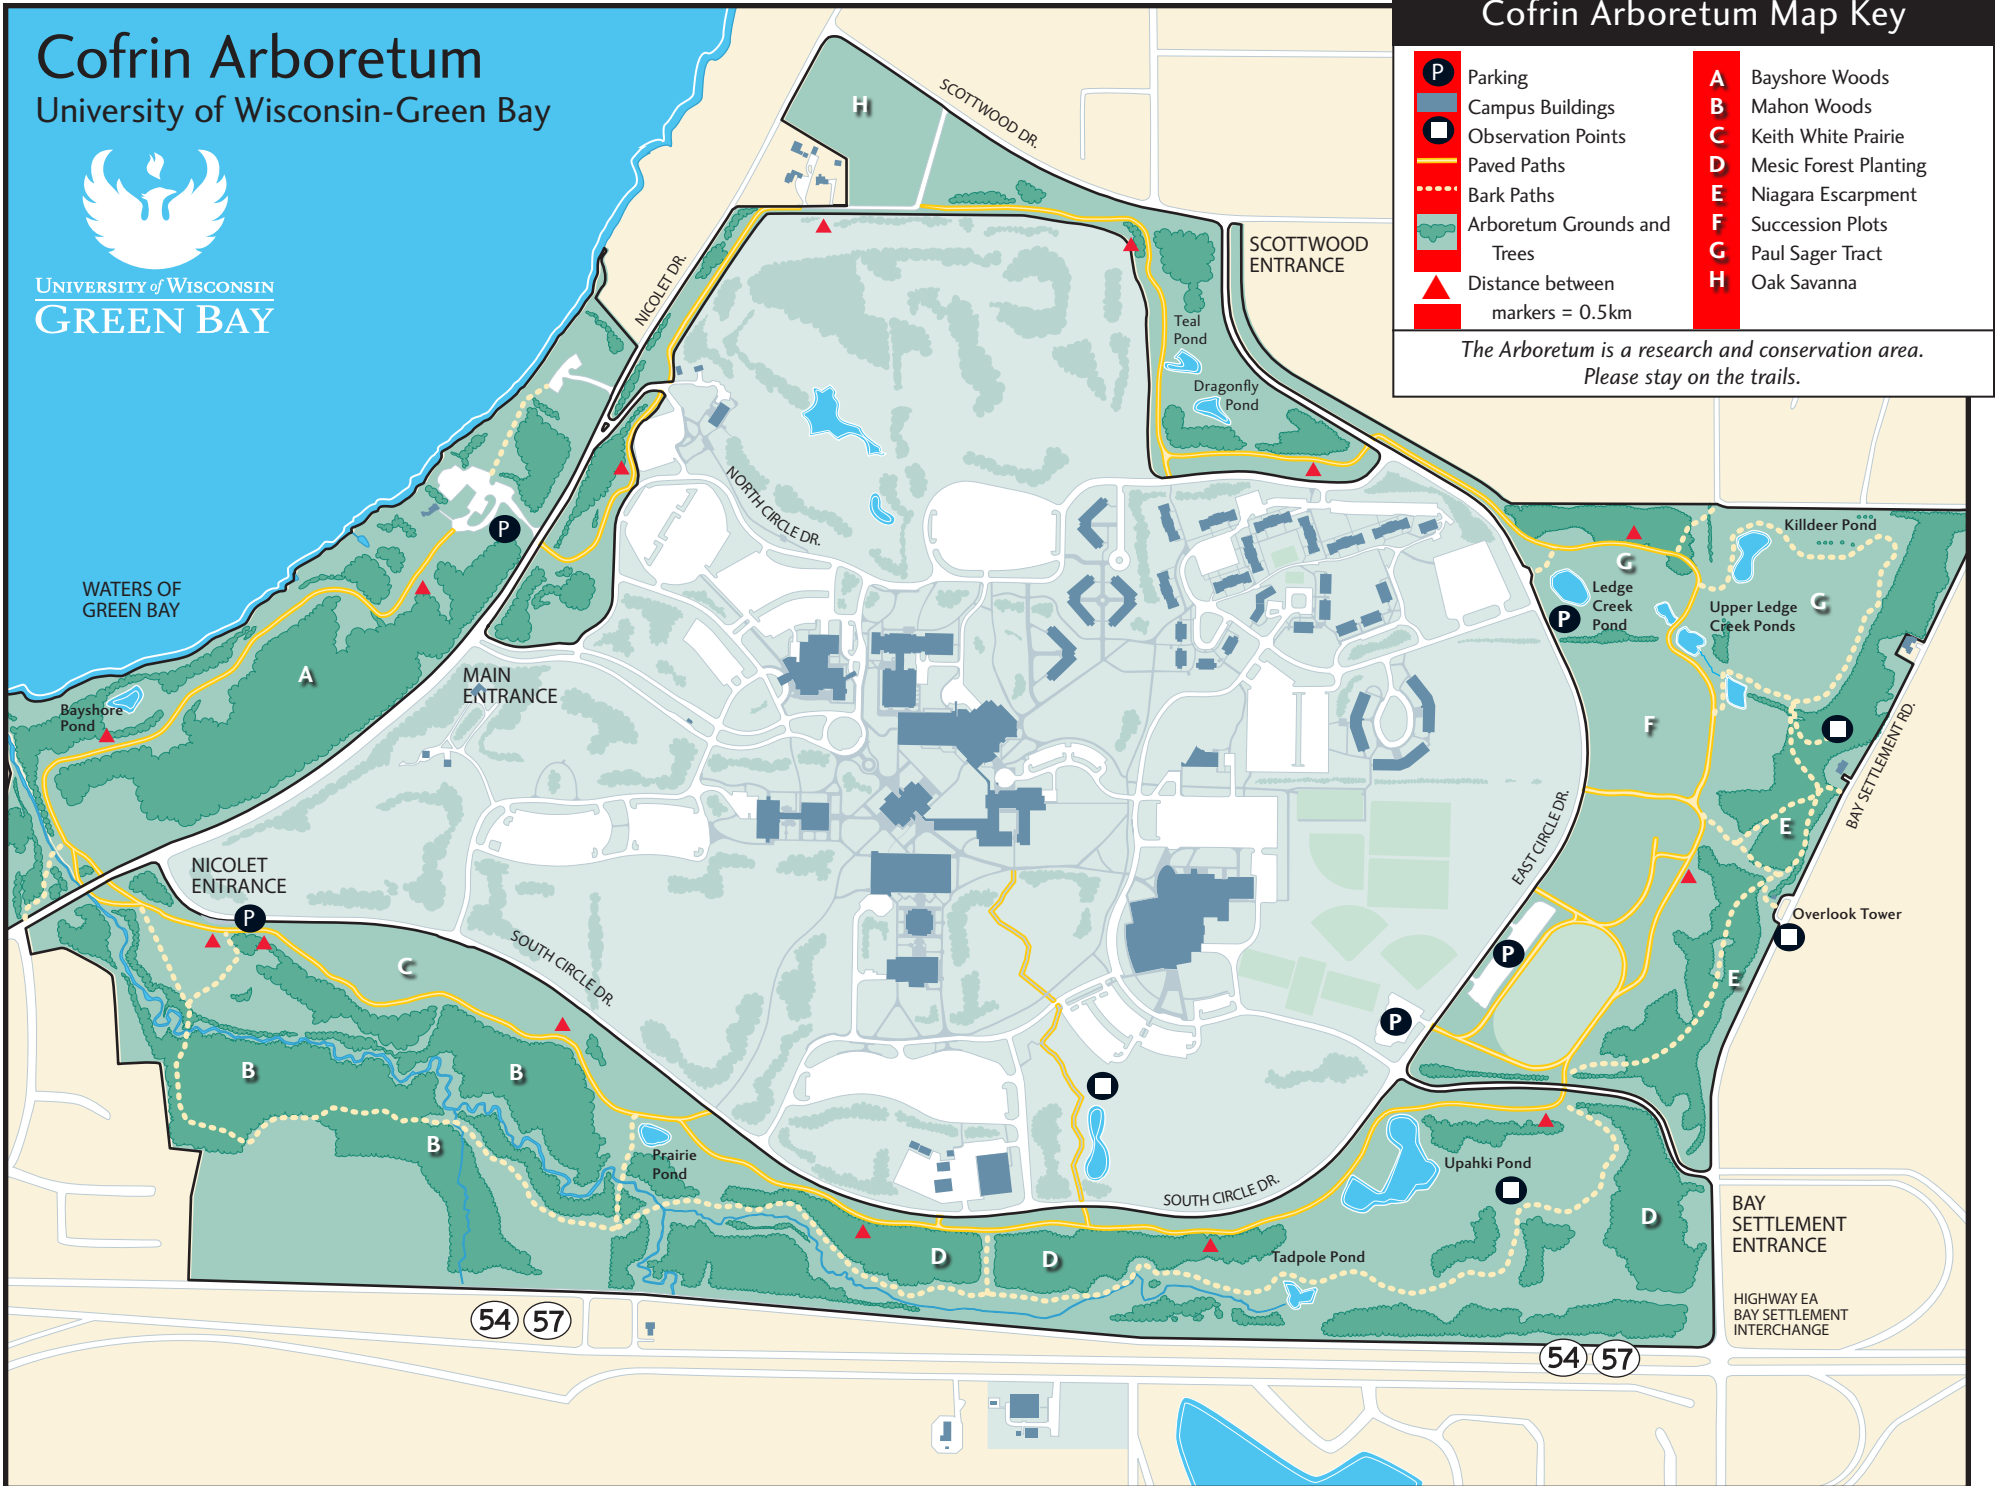

Cofrin Arboretum

University of Wisconsin-Green Bay

Cofrin Arboretum Map Key

- | | |
|----------------------------------|--------------------------------|
| P Parking | A Bayshore Woods |
| Campus Buildings | B Mahon Woods |
| Observation Points | C Keith White Prairie |
| Paved Paths | D Mesic Forest Planting |
| Bark Paths | E Niagara Escarpment |
| Arboretum Grounds and Trees | F Succession Plots |
| Distance between markers = 0.5km | G Paul Sager Tract |
| | H Oak Savanna |

The Arboretum is a research and conservation area. Please stay on the trails.