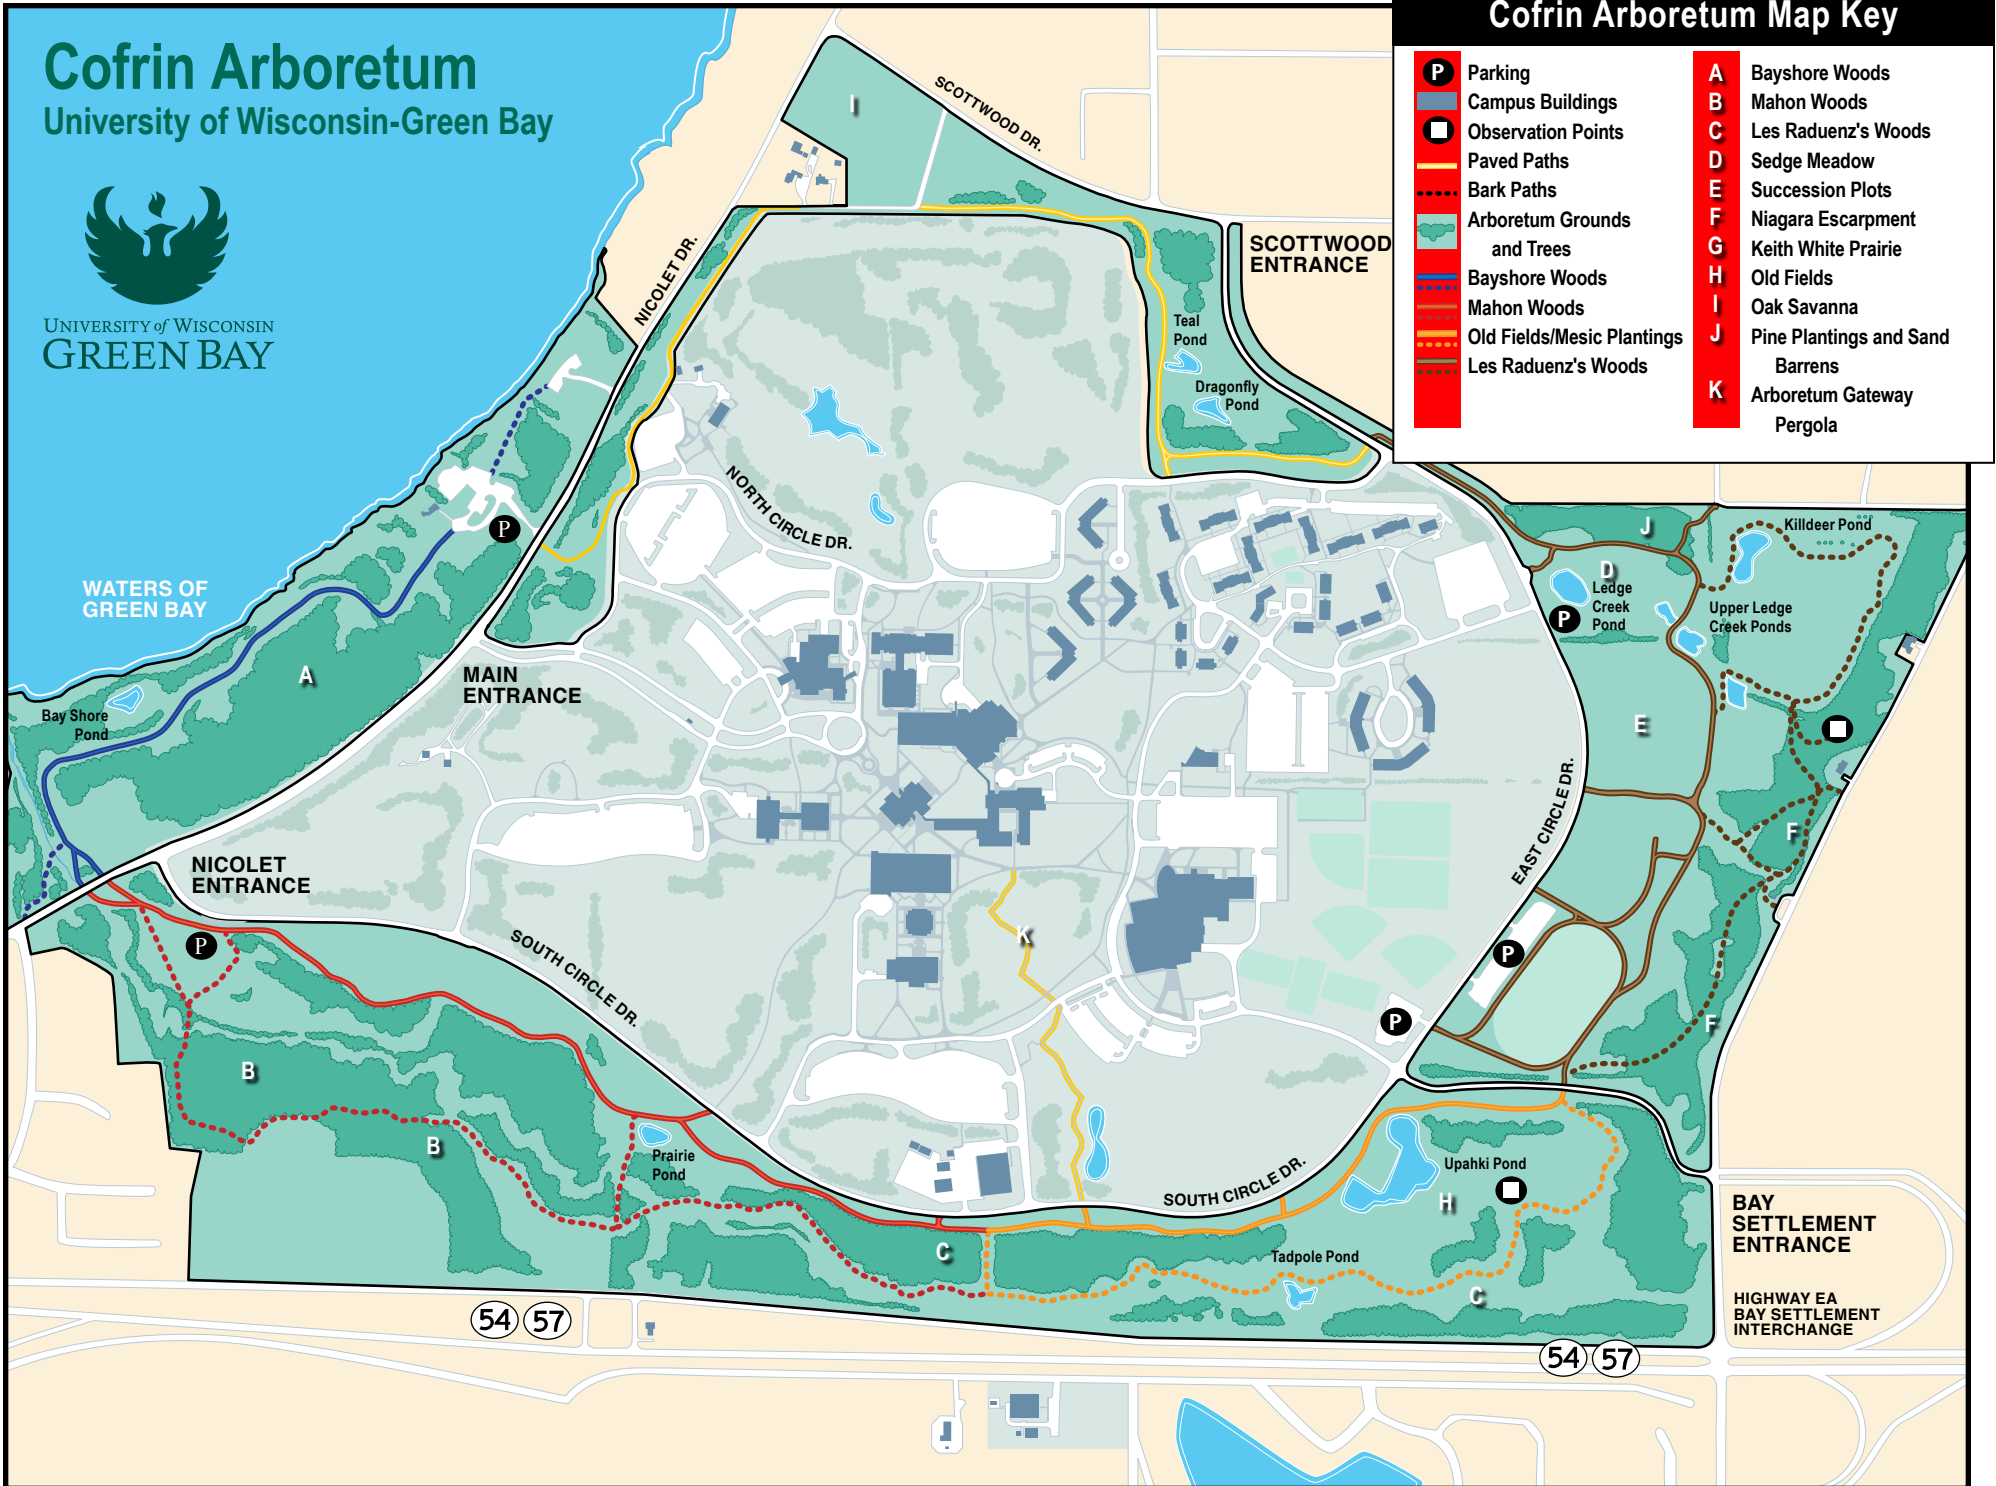

Cofrin Arboretum

University of Wisconsin-Green Bay

UNIVERSITY of WISCONSIN
GREEN BAY

Cofrin Arboretum Map Key

- | | |
|-----------------------------|--|
| P Parking | A Bayshore Woods |
| Campus Buildings | B Mahon Woods |
| Observation Points | C Les Raduenz's Woods |
| Paved Paths | D Sedge Meadow |
| Bark Paths | E Succession Plots |
| Arboretum Grounds and Trees | F Niagara Escarpment |
| Bayshore Woods | G Keith White Prairie |
| Mahon Woods | H Old Fields |
| Old Fields/Mesic Plantings | I Oak Savanna |
| Les Raduenz's Woods | J Pine Plantings and Sand Barrens |
| | K Arboretum Gateway Pergola |