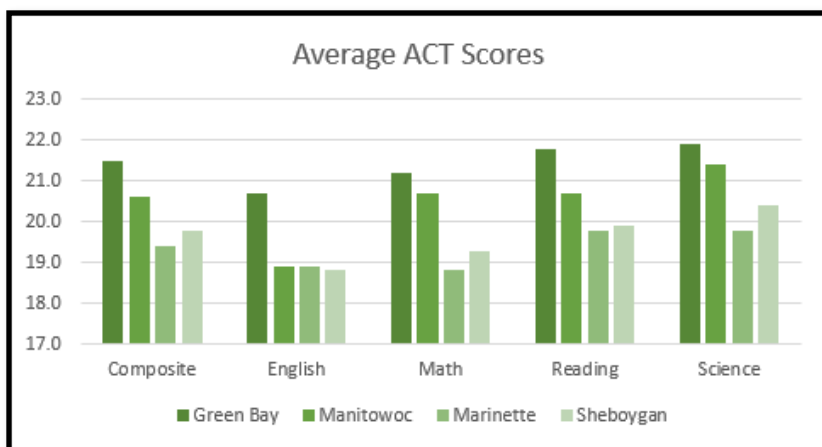

New Students - First Time Undergraduates 1347; Transfer 667

New Student Headcount				
	Green Bay	Manitowoc	Marinette	Sheboygan
New First Time	991	126	86	144
New Transfer	595	14	16	42
New Graduate	118			
<i>Total</i>	<i>1704</i>	<i>140</i>	<i>102</i>	<i>186</i>

Average of HS GPA of New First Time Students	
Green Bay	3.307
Manitowoc	2.999
Marinette	2.936
Sheboygan	3.005

Top 10 High Schools	
1.	Lincoln High School, Manitowoc
2.	Preble High School, Green Bay
3.	North High School, Sheboygan
4.	South Senior High School, Sheboygan
5.	Bay Port High School, Green Bay
6.	De Pere High School, De Pere
7.	Green Bay East High School, Green Bay
8.	West High School, Green Bay
9.	Luxemburg Casco High School, Luxemburg
10.	Ashwaubenon High School, Green Bay

Top 10 Transfer Institutions	
1.	Northeast WI Technical College, Green Bay
2.	Fox Valley Tech College, Appleton
3.	Lakeshore Tech College, Cleveland
4.	UW – Oshkosh, Oshkosh
5.	UW Colleges Online
6.	UW - Stevens Point, Stevens Point
7.	UW – Milwaukee, Milwaukee
8.	UW -Fox Valley, Menasha
9.	Milwaukee Area Technical College, Milwaukee
10.	UW – Madison, Madison

1638 College Credit in High School Students Enrolled in Fall 2019 with 5261 credits (Ave.= 3.21).

	New First Year	New Transfer	Total
Female	829	401	1230
Male	518	266	784
<i>Total</i>	<i>1347</i>	<i>667</i>	<i>2014</i>

	New First Year	New Transfer
Underrepresented Minority	308	125
Other Minority Background	27	14
International	15	8
White or Unknown	997	520
<i>Total</i>	<i>1347</i>	<i>667</i>

	Green Bay	Manitowoc	Marinette	Sheboygan	Overall
All applications	2571	143	98	181	2993
Completed Applications	2118	112	85	146	2461
Completion Rate	82%	78%	87%	81%	82%
Admissions Rate	100%	100%	100%	100%	100%
Enrolled Rate	44%	100%	95%	97%	52%