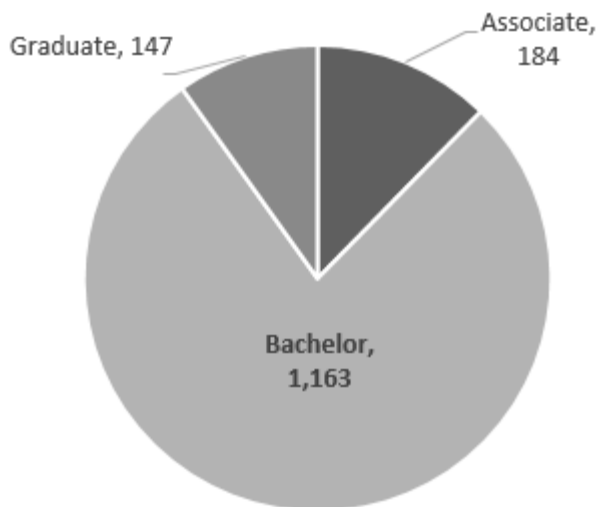

Academics

- 44 Majors
- 5 additional minors
- 10 Masters programs
- 1 Doctoral program

Top 10 Majors

Business Administration	983
Psychology	605
Human Biology	456
Organizational Leadership	321
Nursing	291
Accounting	206
Computer Science	203
Biology	201
Education	171
Human Development	157

Enrollment by Class Level and Credit Load

Number of instructors (AY 2018-19) - 219

Faculty Student Ratio

- Professor - 39
- Associate Professor - 86
- Assistant Professor - 54
- Lecturer - 40

23:1

2018-19 Graduates - 1494

Top 5 Majors for 2018-19 Graduates

Business	203
Psychology	129
Integrative Leadership Studies	127
Nursing	113
Human Biology	110

Retention rate for full-time freshman: 72.8%

Six-year graduation rate: 52.2%

	Associates	Bachelor	Graduate
Underrepresented Minority	25	134	17
Other Minority Background	1	13	2
White or Unknown	150	1,004	117
International	8	12	11
<i>Total</i>	<i>184</i>	<i>1163</i>	<i>147</i>

76% of the Class of 2018 are employed.