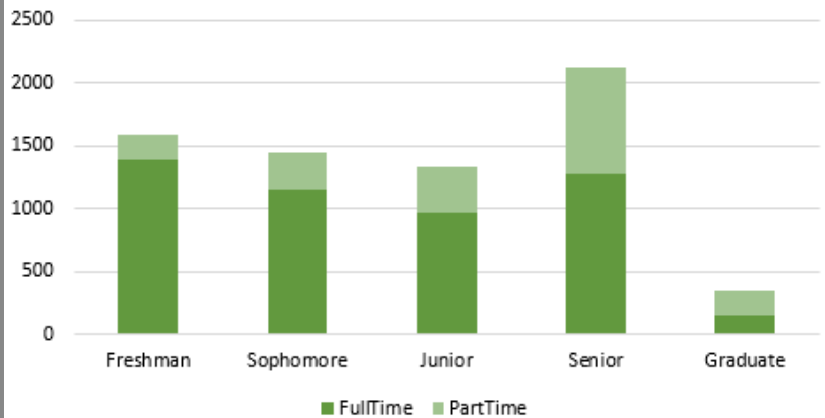

Academics

- → 44 Majors
- → 5 additional minors
- → 10 Masters programs
- → 1 Doctoral program

Top 10 Majors

Business Administration	983
Psychology	605
Human Biology	456
Organizational Leadership	321
Nursing	291
Accounting	206
Computer Science	203
Biology	201
Education	171
Human Development	157

Enrollment by Class Level and Credit Load

Number of instructors (AY 2018-19) - 219

Faculty Student Ratio

- Professor - 39
- Associate Professor - 86
- Assistant Professor - 54
- Lecturer - 40

23:1