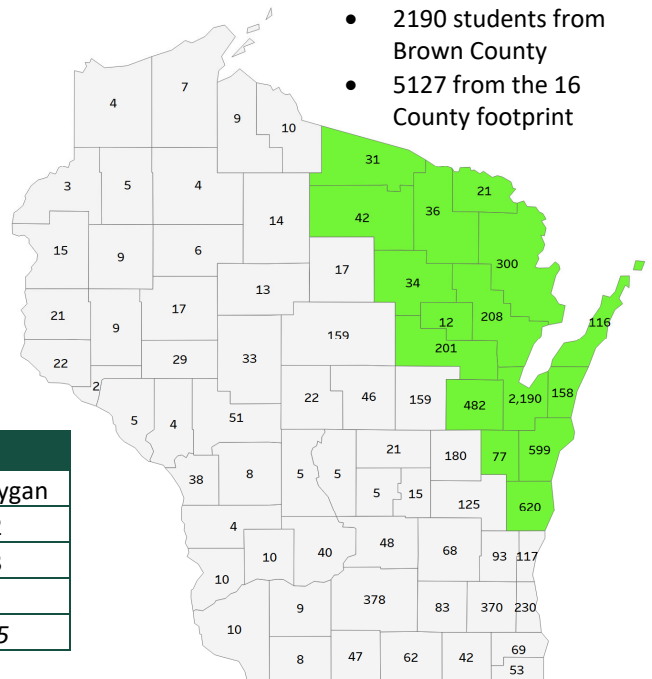

UW - Green Bay Fact Sheet Fall 2019

Enrollment - Headcount 8803; FTE 6086

Campus	Career	Headcount	FTE
Green Bay	Graduate	396	258
	Undergraduate	7586	5,199
<i>Green Bay Total</i>		<i>7982</i>	<i>5458</i>
Manitowoc		237	192
Marinette		203	166
Sheboygan		381	271
<i>Total</i>		<i>8803</i>	<i>6,086</i>

Full time Students - 4976 (56.5%)

- Green Bay - 4443 (55.6%)
- Manitowoc - 167 (70.5%)
- Marinette - 145 (71.4%)
- Sheboygan - 221 (58.0%)

420 Veterans/1251 Children or Spouses of Veterans

- Green Bay - 391/1150
- Manitowoc - 9/39
- Marinette - 6/24
- Sheboygan - 14/38

Campus	Women	Men
Green Bay	5157	2825
Manitowoc	126	111
Marinette	121	82
Sheboygan	178	203
<i>Total</i>	<i>5582</i>	<i>3221</i>

Average Student ACT Score - 21

58% have a Cumulative GPA => 3.0

- Green Bay - 59.1%
- Manitowoc - 56.9%
- Marinette - 58.3%
- Sheboygan - 51.2%

	Green Bay	Manitowoc	Marinette	Sheboygan
Underrepresented Minority	1214	49	31	86
Other Minority Background	200	9	4	17
International	103			1
White or Unknown	6465	179	168	277
<i>Total</i>	<i>7982</i>	<i>237</i>	<i>203</i>	<i>381</i>

Age Distribution

	Green Bay	Manitowoc	Marinette	Sheboygan
Under 21	4238	169	168	266
21 to 24	1818	28	13	47
25 to 29	700	15	8	27
30 and Over	1184	25	14	41
Unknown	42	0	0	0
<i>Total</i>	<i>7982</i>	<i>237</i>	<i>203</i>	<i>381</i>
<i>Average</i>	<i>23</i>	<i>23</i>	<i>20</i>	<i>23</i>

First Generation College Student

	Green Bay	Manitowoc	Marinette	Sheboygan
New Student	500	72	59	82
New Transfer Students	343	5	10	23
Continuing Students	55		3	
<i>Total</i>	<i>898</i>	<i>77</i>	<i>72</i>	<i>105</i>

	Green Bay	Manitowoc	Marinette	Sheboygan
Mid West Student Exchange Program	250	3	6	0
Out of State or Country (Non MSEP)	564	14	71	9
Resident		7168	220	126
<i>Total</i>	<i>7982</i>	<i>237</i>	<i>203</i>	<i>381</i>