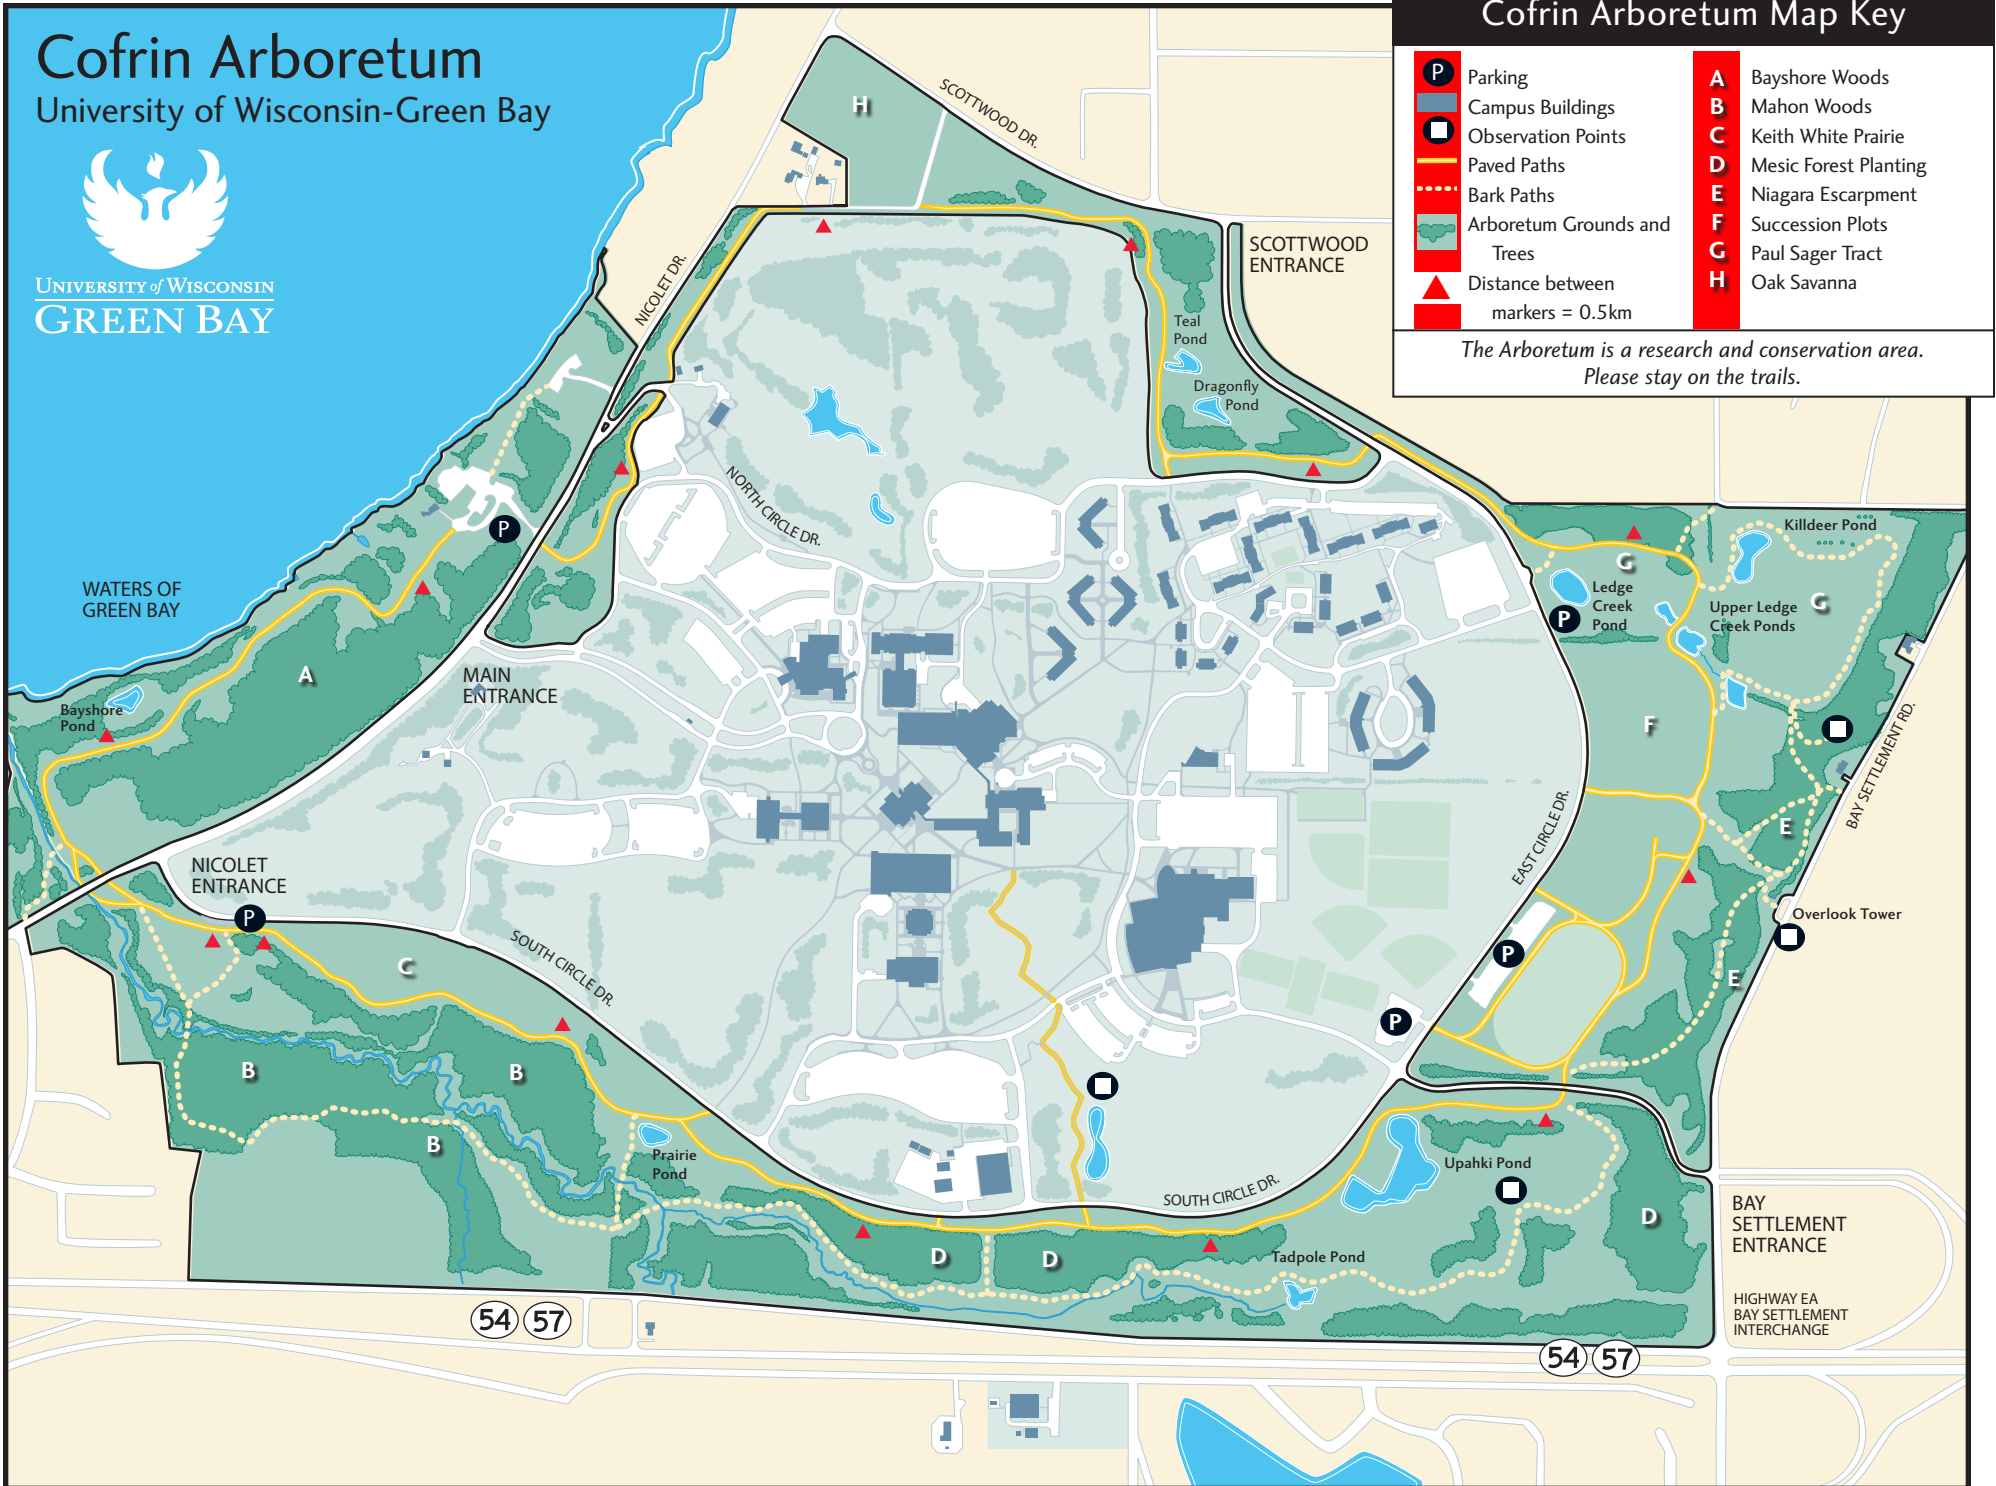

# Cofrin Arboretum

University of Wisconsin-Green Bay

## Cofrin Arboretum Map Key

- |                                  |                                |
|----------------------------------|--------------------------------|
| <b>P</b> Parking                 | <b>A</b> Bayshore Woods        |
| Campus Buildings                 | <b>B</b> Mahon Woods           |
| Observation Points               | <b>C</b> Keith White Prairie   |
| Paved Paths                      | <b>D</b> Mesic Forest Planting |
| Bark Paths                       | <b>E</b> Niagara Escarpment    |
| Arboretum Grounds and Trees      | <b>F</b> Succession Plots      |
| Distance between markers = 0.5km | <b>G</b> Paul Sager Tract      |
|                                  | <b>H</b> Oak Savanna           |

*The Arboretum is a research and conservation area. Please stay on the trails.*