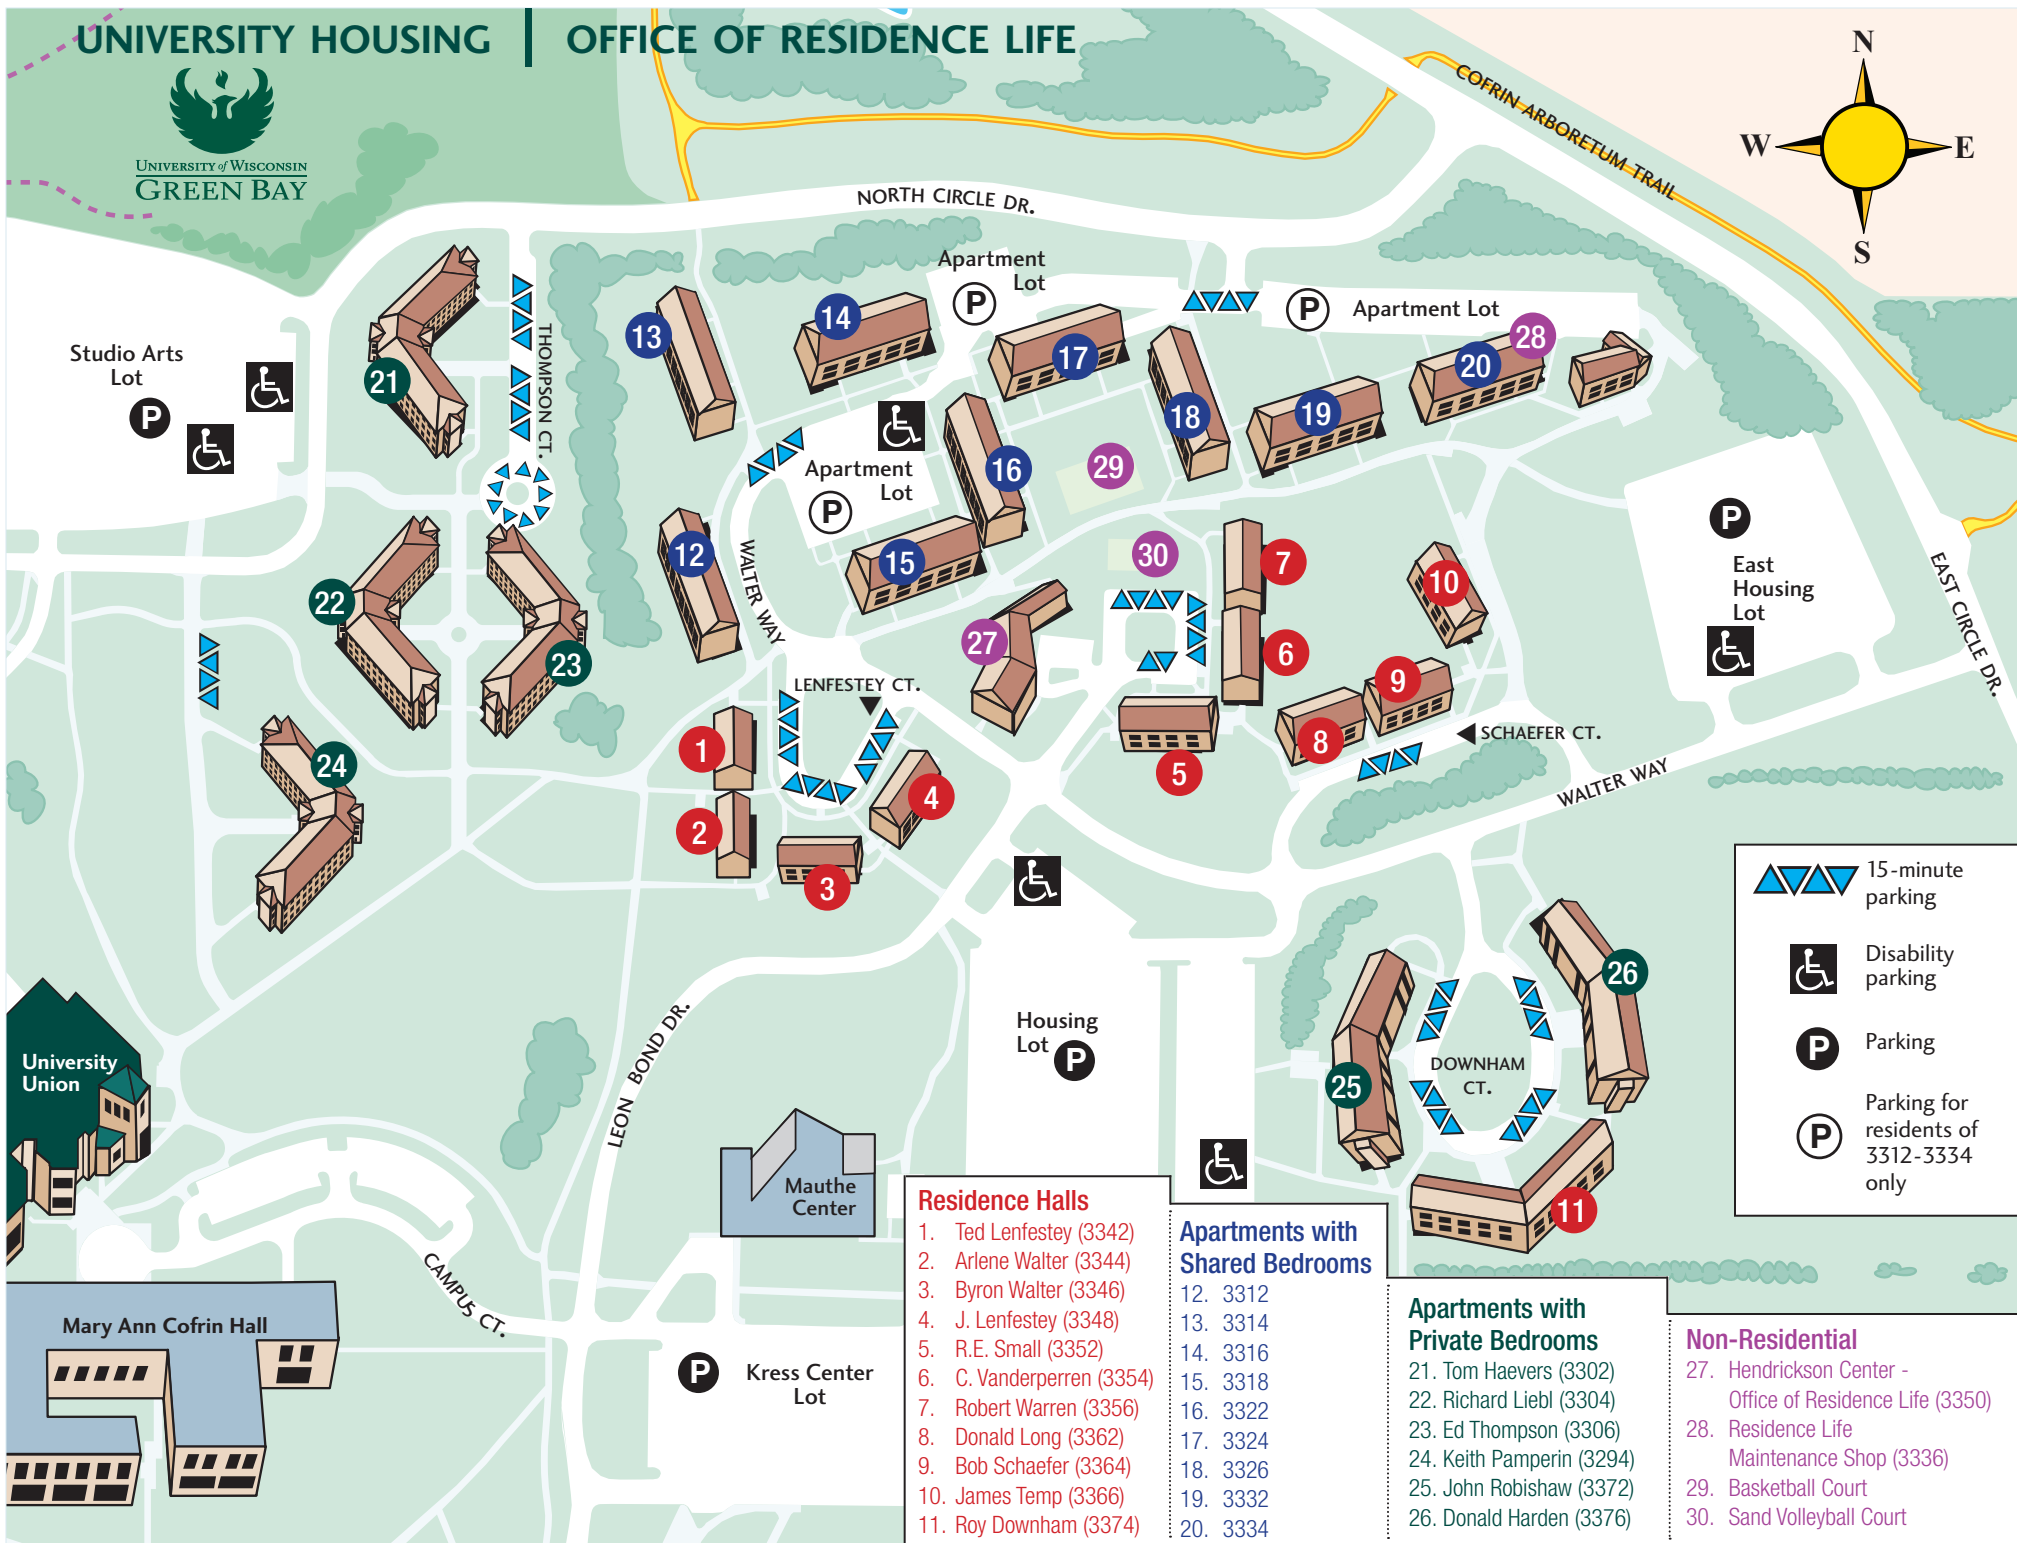

UNIVERSITY HOUSING | OFFICE OF RESIDENCE LIFE

- Residence Halls**
1. Ted Lenfestey (3342)
 2. Arlene Walter (3344)
 3. Byron Walter (3346)
 4. J. Lenfestey (3348)
 5. R.E. Small (3352)
 6. C. Vanderperren (3354)
 7. Robert Warren (3356)
 8. Donald Long (3362)
 9. Bob Schaefer (3364)
 10. James Temp (3366)
 11. Roy Downham (3374)

- Apartments with Shared Bedrooms**
12. 3312
 13. 3314
 14. 3316
 15. 3318
 16. 3322
 17. 3324
 18. 3326
 19. 3332
 20. 3334

- Apartments with Private Bedrooms**
21. Tom Haevers (3302)
 22. Richard Liebl (3304)
 23. Ed Thompson (3306)
 24. Keith Pamperin (3294)
 25. John Robishaw (3372)
 26. Donald Harden (3376)

- Non-Residential**
27. Hendrickson Center - Office of Residence Life (3350)
 28. Residence Life Maintenance Shop (3336)
 29. Basketball Court
 30. Sand Volleyball Court

- 15-minute parking
- Disability parking
- Parking
- Parking for residents of 3312-3334 only