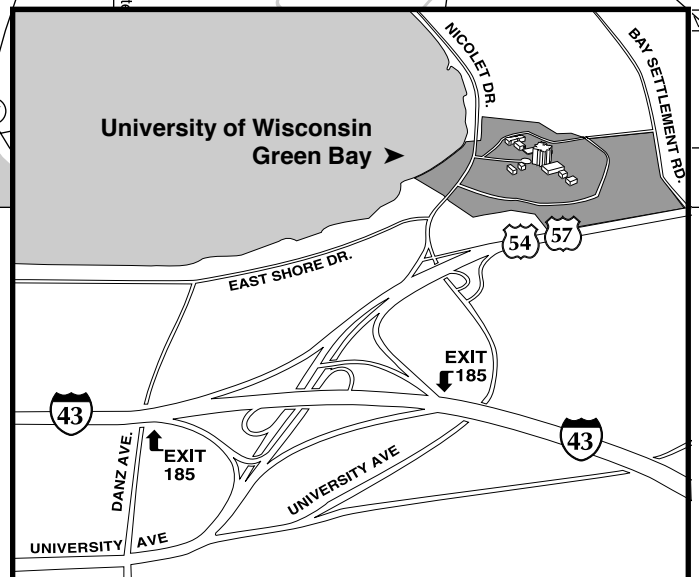

## FROM 41 SOUTH OR 41-141 NORTH

Take I-43 south to Exit 185, or take 172 east and then I-43 north to Exit 185. Choose the Sturgeon Bay/Algoma exit lane and follow 54-57 a short distance to the first exit (University Ave./Nicolet Drive). Follow Nicolet Drive to campus.

## FROM I-43 SOUTH

Take Exit 185. Choose the Sturgeon Bay/Algoma exit lane to 54-57, and look immediately for the University Ave./Nicolet Drive exit. Follow Nicolet Drive to campus.

## FROM 29 OR 54 WEST

Exit at 41, taking 41 north to the I-43 (Tower Drive) exit. Follow I-43 to Exit 185. Choose the Sturgeon Bay/Algoma exit lane and

follow 54-57 a short distance to the first exit (University Ave./Nicolet Drive). Follow Nicolet Drive to campus.

## THE CITY ROUTES

Follow University Ave. (54-57) to the University Ave./Nicolet Drive exit, then Nicolet Drive to campus. Or take Monroe-Quincy or Webster Avenue north from downtown Green Bay to East Shore Drive. Continue east along the bay to the campus.