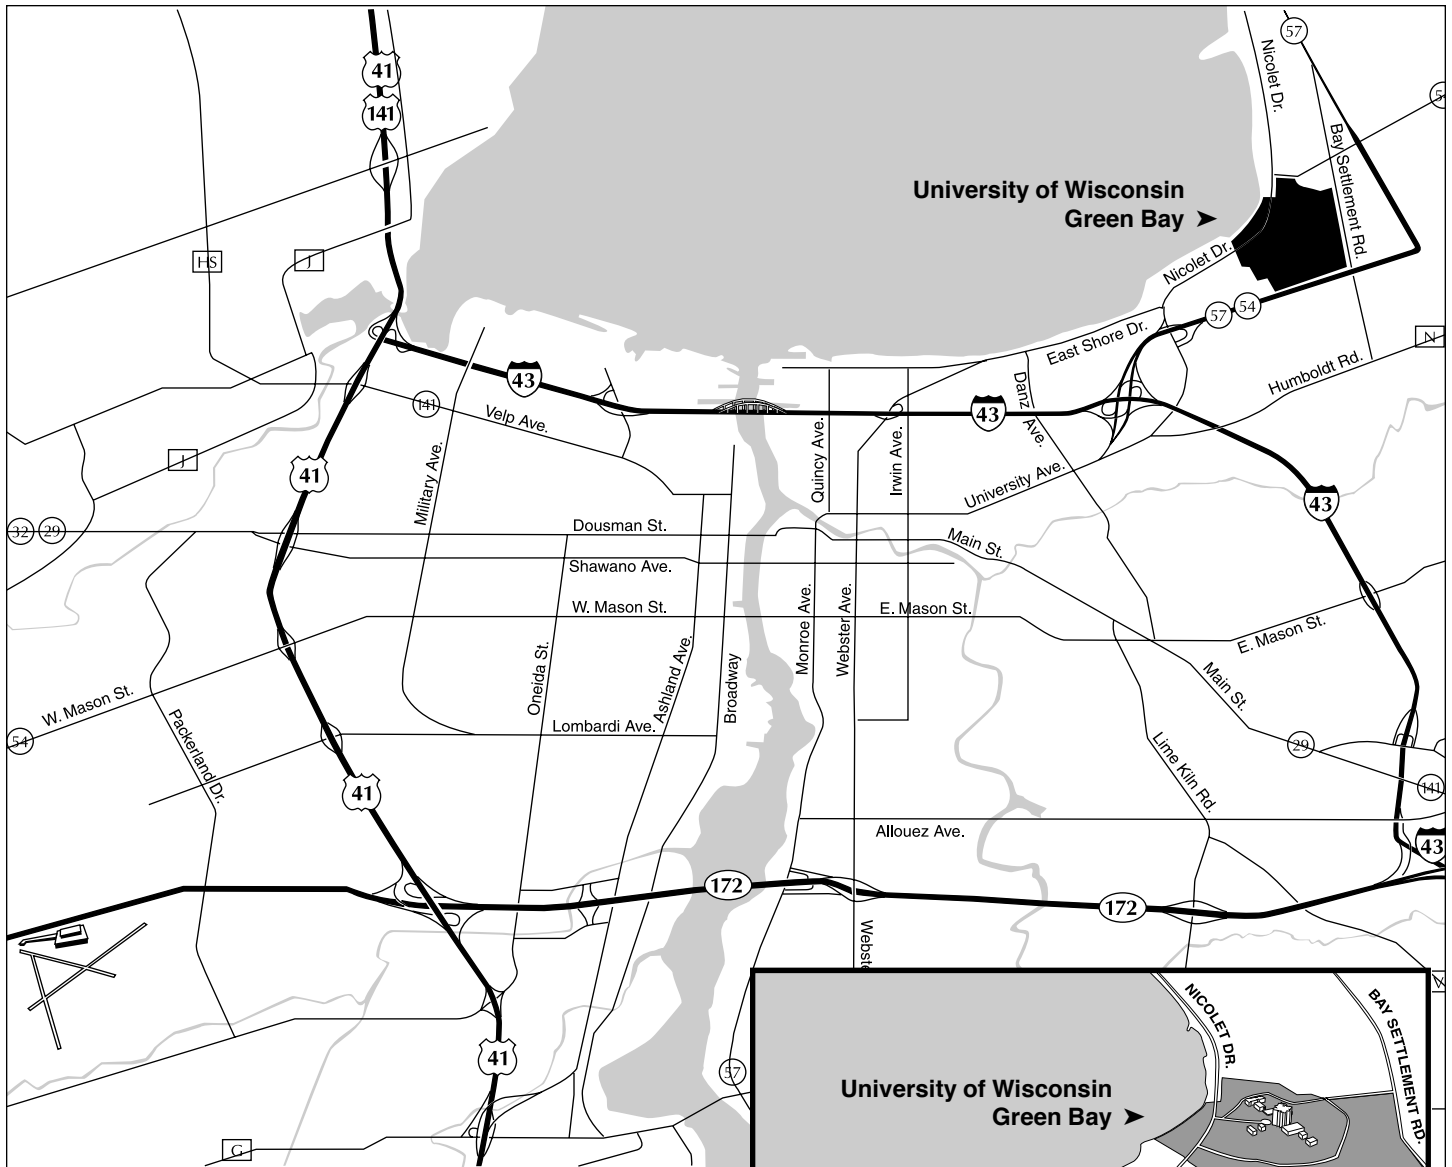

## FROM AUSTIN STRAUBEL FIELD

Follow Airport Drive (172) east and then I-43 north to Exit 185 (Highway 54-57). Choose the Sturgeon Bay/Algoma exit lane and look immediately for the University Ave./Nicolet Drive exit. Follow Nicolet Drive to campus.

## FROM 41 SOUTH OR 41-141 NORTH

Take I-43 south to Exit 185, or take 172 east and then I-43 north to Exit 185. Choose the Sturgeon Bay/Algoma exit lane and follow 54-57 a short distance to the first exit (University Ave./Nicolet Drive). Follow Nicolet Drive to campus.

## FROM I-43 SOUTH

Take Exit 185. Choose the Sturgeon Bay/Algoma exit lane to 54-57, and look immediately for the University Ave./Nicolet Drive exit. Follow Nicolet Drive to campus.

## THE CITY ROUTES

Follow University Ave. (54-57) to the University Ave./Nicolet Drive exit, then Nicolet Drive to campus. Or take Monroe-Quincy or Webster Avenue north from downtown Green Bay to East Shore Drive. Continue east along the bay to the campus.