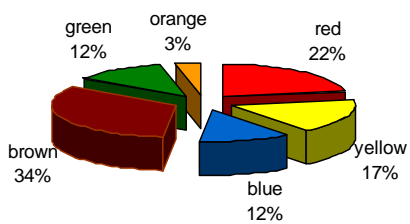

Breakfast Staples

- Orange Juice
- Oatmeal: cooked with raisins, cinnamon, and olive oil; topped with dates and bananas
- Bagel
- Milk: skim and not too cold

University of Wisconsin - Green Bay

Favorite M&M Colors

1. Red
2. Blue
3. Purple
4. White
5. Black
6. Pink
7. Orange
8. Yellow
9. Teal Green
10. Maroon
11. Gold
12. Cream
13. Aqua Green
14. Silver
15. Dark Green

See M&M's home page

M&M Color Distribution

University of Wisconsin - Green Bay