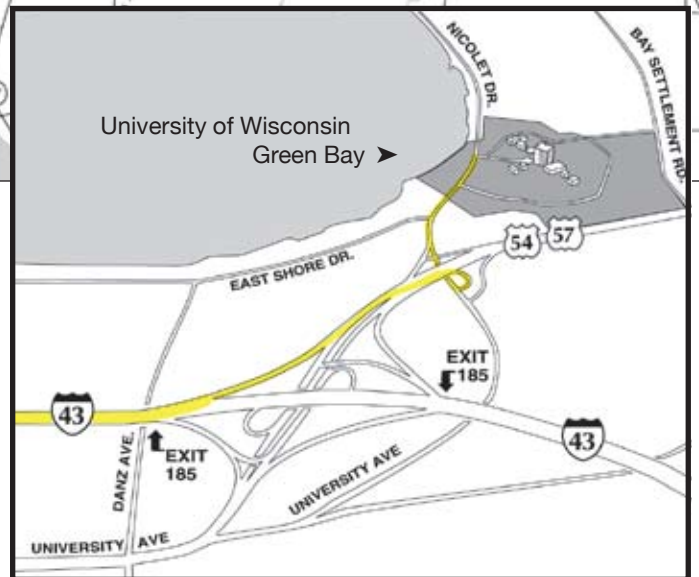

Recommended Routes to the University of Wisconsin-Green Bay

FROM AUSTIN STRAUBEL FIELD

Follow Airport Drive (172) east to US 41 north to I-43 south (Exit 171) and then continue to Highway 54-57 (Exit 185). Choose the Sturgeon Bay/Algoma exit lane and look immediately for the University Ave./Nicolet Drive exit. Follow Nicolet Drive to campus.

FROM 41 SOUTH OR 41-141 NORTH

Follow US 41 north to I-43 south (Exit 171). Take I-43 south towards Milwaukee. Continue on I-43 south to WIS 54/57 (Exit 185). Choose the Sturgeon Bay/Algoma exit lane and look immediately for the University Ave./Nicolet Drive exit. Follow Nicolet Drive to campus.

FROM I-43 SOUTH

Take Exit 185. Choose the Sturgeon Bay/Algoma exit lane to 54-57, and look immediately for the University Ave./Nicolet Drive exit. Follow Nicolet Drive to campus.

FROM 29 OR 54 WEST

Exit at 41, taking 41 north to the I-43 South (Milwaukee) exit. Follow I-43 to Exit 185. Choose the Sturgeon Bay/Algoma exit lane

and follow 54-57 a short distance to the first exit (University Ave./Nicolet Drive). Follow Nicolet Drive to campus.

THE CITY ROUTES

Follow University Ave. (54-57) to the University Ave./Nicolet Drive exit, then Nicolet Drive to campus. Or take Monroe-Quincy or Webster Avenue north from downtown Green Bay to East Shore Drive. Continue east along the bay to the campus.