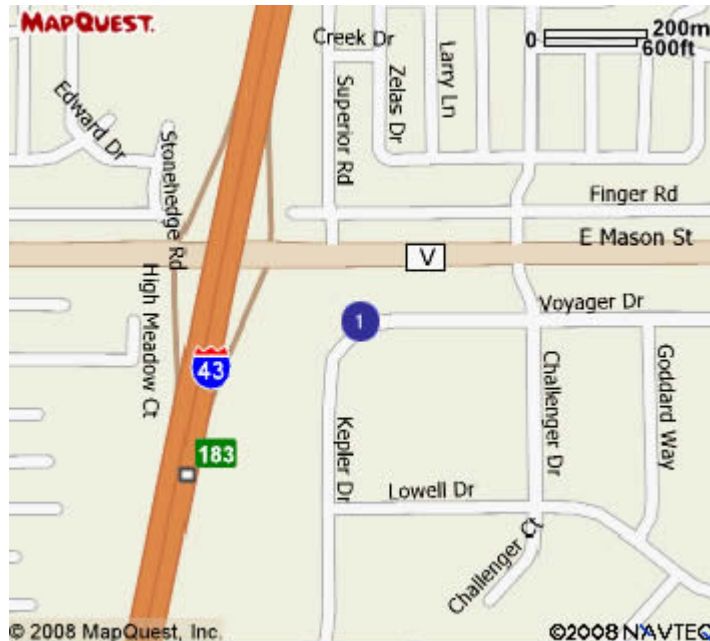

Amerihost Inn - Green Bay

2911 Voyager Dr
I-43 & Mason St (Exit 183)
Green Bay, WI 54311
Phone: 920-406-8200
Fax:920-406-8130

Airport - Highway 172 East, to Highway 43 North to Mason Street Exit 183. Turn Right to Challenger Drive (First Light) to Voyager Drive, turn Right to hotel.

Door Country - Take Highway 54/57 South, to I-43 South. Take Mason Street Exit 183 turn left. Follow Challenger (First Light) turn Right. Follow to Voyager turn right

From Milwaukee - I-43 North to Mason St Exit 183, Turn Right to Challenger Dr First Light To Voyager, Turn Right to Hotel.

North - I-43 S to exit 183; Go S on 183 to Mason St/V; Go Straight 1/4 mile; Drive by the hotel and turn right into Business Park entrance.

South - I-43 N to exit 183; Go N on 183 to Mason St/V; Go straight 1/4 mile; Drive by the hotel and turn right into Business Park entrance.

East - I-43 W to exit 183; Go W on 183 to Mason St/V; Stay on Mason Street for 1/4 mile; Drive by hotel and turn right into Business Park entrance.

West - I-43 E to exit 183; Go E on 183 to Mason St/V; Stay on Mason Street for 1/4 mile; Drive by hotel and turn right into Business Park entrance.