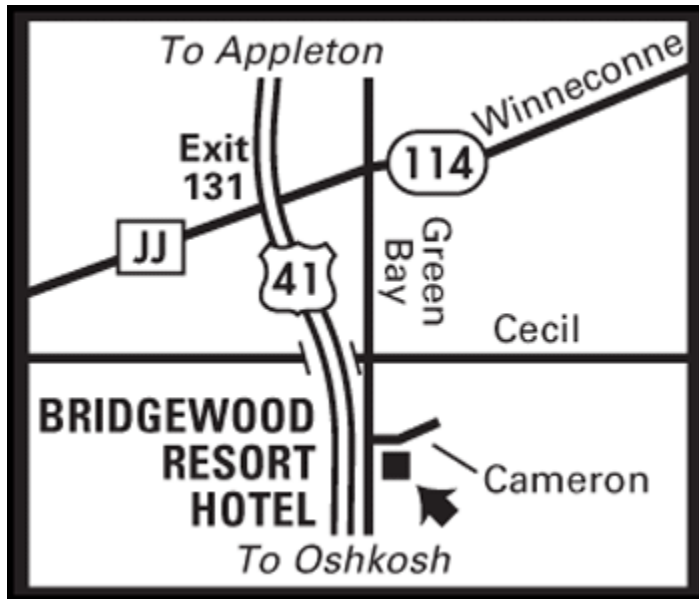

Best Western Bridgewood Resort Hotel

1000 Cameron Way
Neenah, WI 54956-9807
Toll free:1-800-514-5206 Phone: 920-720-8000
Fax:920-967-0053

From: US Highway 41. To Exit 131, east to Green Bay Road, then south to Cameron Way

From: The east. US Highway 10 to County CB, south to JJ, east to Green Bay Road, south to Cameron Way.

From: The west. Wisconsin State Highway 10, to Highway 41, south to Exit 131, east to Green Bay Road, south to Cameron Way.