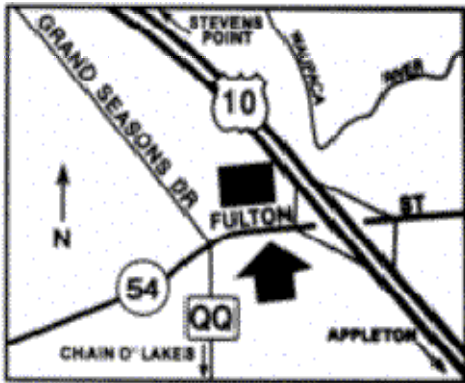

Best Western Grand Seasons Hotel

110 Grand Season Dr
Waupaca, WI 54981
Phone: (715) 258-9212
Fax:(715)258-4294

Important: Maps and directions are for information purposes only. While we hope to provide the best information for our training locations, some mapping details may not be as accurate as we would like. Please contact the locations directly to obtain the most current and complete location information and driving directions.