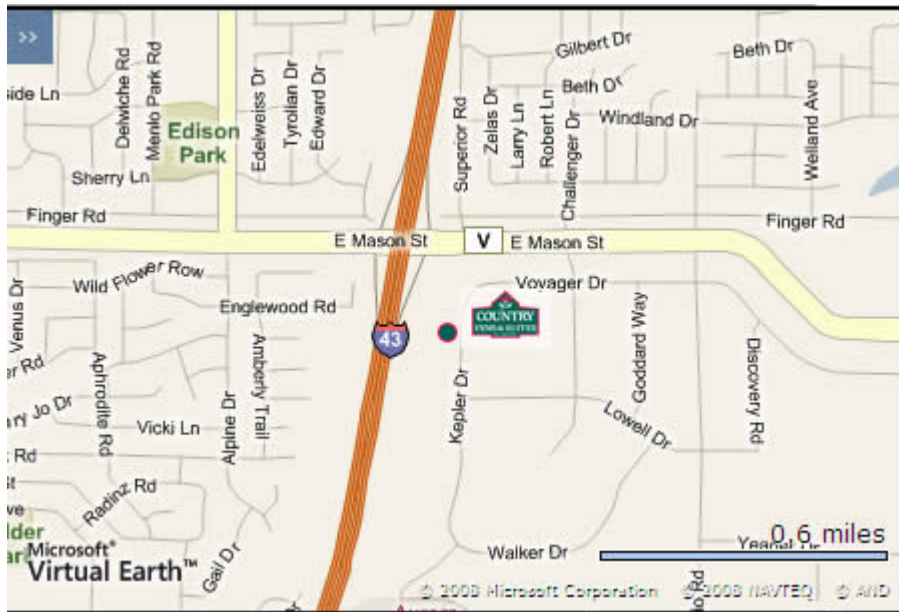

Country Inn and Suites - Green Bay

850 Kepler Drive
Green Bay, Wisconsin 54311
Phone: (920) 288-0101
Toll-free:(888) 201-1746
Fax:(920) 288-0202
Website: <http://www.countryinns.com/hotels/wigbaye>

Important: Maps and directions are for information purposes only. While we hope to provide the best information for our training locations, some mapping details may not be as accurate as we would like. Please contact the locations directly to obtain the most current and complete location information and driving directions.