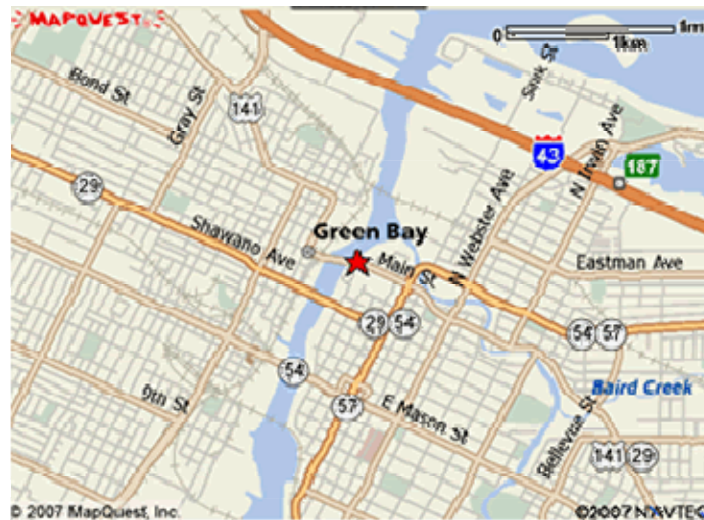

Holiday Inn City Centre

200 Main St
Green Bay, WI 54301
Phone:(920) 437-5900

Located in the heart of downtown Green Bay.
From I-43 exit at Webster, S. take a right onto Main"
From 41/141 exit at Shawano St. go east to Monroe, Left on Main.