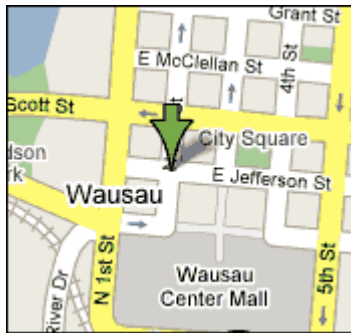

Jefferson Street Inn

***Please park in the parking ramp.
There is no fee if you pick up a complimentary parking pass at the front desk.***

201 Jefferson Street
Wausau, WI 54403

Phone:(715)845-6500

Reservations: (866)855-6500

website:<http://www.jeffersonstreetinn.com/>

Please pick up your complimentary parking pass at the front desk.

Directions to the Jefferson Street Inn when traveling on US-51 South / I-39 South

- ▶ Take the off-ramp of Exit 192 and at stop light take a left (east).
- ▶ Continue East for about 3 miles, through 4 stop lights until street ends.
- ▶ Turn left into parking lot in front of the 'clock tower' and next to J.C. Penney.
- ▶ Continue into hotel circle drive.

Directions to the Jefferson Street Inn when traveling on US-51 North / I-39 North

- ▶ Take the off-ramp of Exit 192 and follow to the right (east).
- ▶ Continue forward for about 3 miles, through 4 stop lights until street ends.
- ▶ Turn left into parking lot in front of the 'clock tower' and next to J.C. Penney.
- ▶ Continue into hotel circle drive.