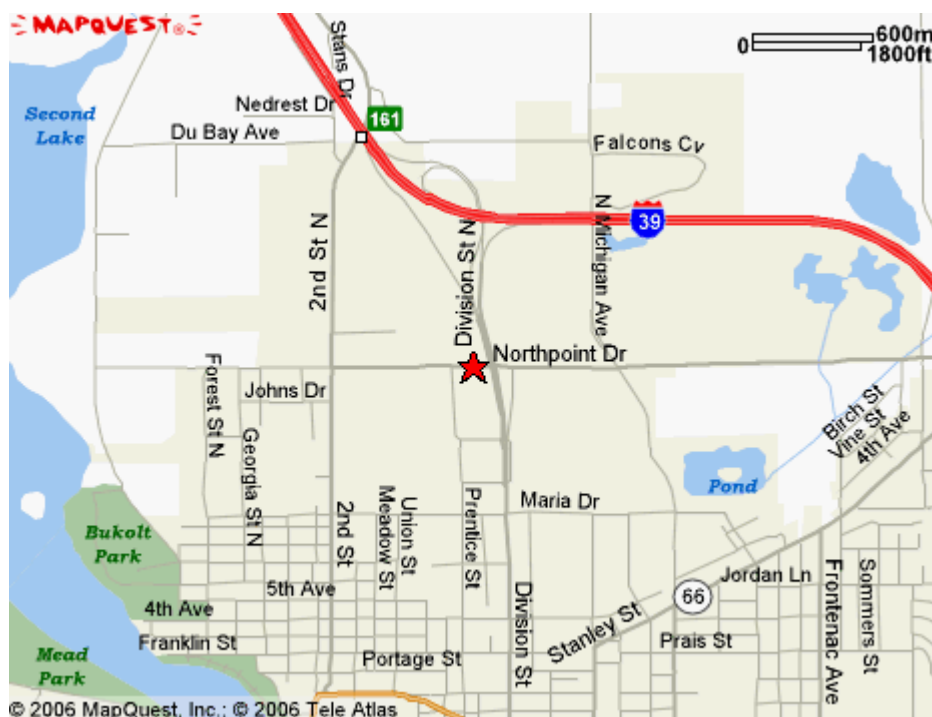

Ramada - Stevens Point

[Detour Information \(Click here\)](#)

1501 North Point Dr.
 Stevens Point, WI 54481
 Phone 715-341-1340
 Toll-Free 800-998-2311

From I-90/I-94, take I-39 North (near Portage) - Travel approx. 1 hour north. Take Exit 161 to Business 51. Exit ramp will end at intersection of Business 51 (Division Street) and North Point Drive, we're on your right!

From Hwy. 51 heading south - Simply take Exit 161 and follow directions above.

From Hwy. 10 driving into town near the University of WI Stevens Point - At the intersection of Hwy. 10 and Division St., turn north on Division (this is also Business 51). Travel approx 1/2 mile to North Point Drive - Hotel is on your left