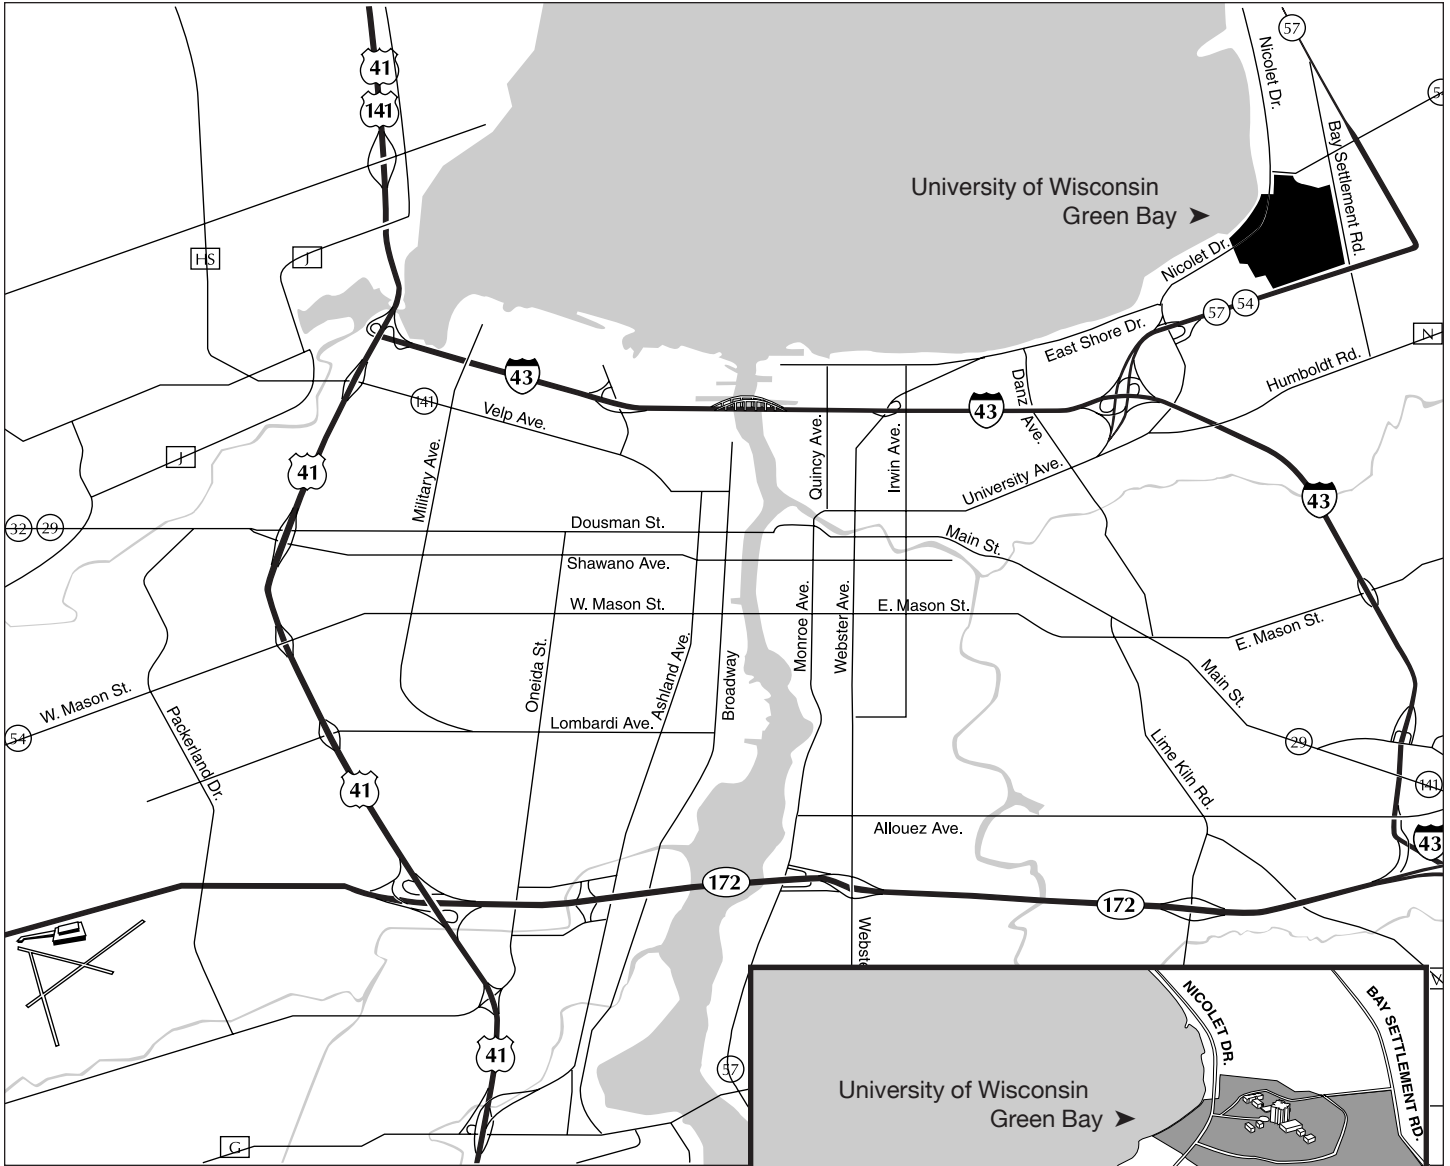

Recommended Routes to the University of Wisconsin-Green Bay

FROM AUSTIN STRAUBEL FIELD

Follow Airport Drive (172) east and then I-43 north to Exit 185 (Highway 54-57). Choose the Sturgeon Bay/Algoma exit lane and look immediately for the University Ave./Nicolet Drive exit. Follow Nicolet Drive to campus.

FROM 41 SOUTH OR 41-141 NORTH

Take I-43 south to Exit 185, or take 172 east and then I-43 north to Exit 185. Choose the Sturgeon Bay/Algoma exit lane and follow 54-57 a short distance to the first exit (University Ave./Nicolet Drive). Follow Nicolet Drive to campus.

FROM I-43 SOUTH

Take Exit 185. Choose the Sturgeon Bay/Algoma exit lane to 54-57, and look immediately for the University Ave./Nicolet Drive exit. Follow Nicolet Drive to campus.

FROM 29 OR 54 WEST

Exit at 41, taking 41 north to the I-43 South (Milwaukee) exit. Follow I-43 to Exit 185. Choose the Sturgeon Bay/Algoma exit

lane and follow 54-57 a short distance to the first exit (University Ave./Nicolet Drive). Follow Nicolet Drive to campus.

THE CITY ROUTES

Follow University Ave. (54-57) to the University Ave./Nicolet Drive exit, then Nicolet Drive to campus. Or take Monroe-Quincy or Webster Avenue north from downtown Green Bay to East Shore Drive. Continue east along the bay to the campus.