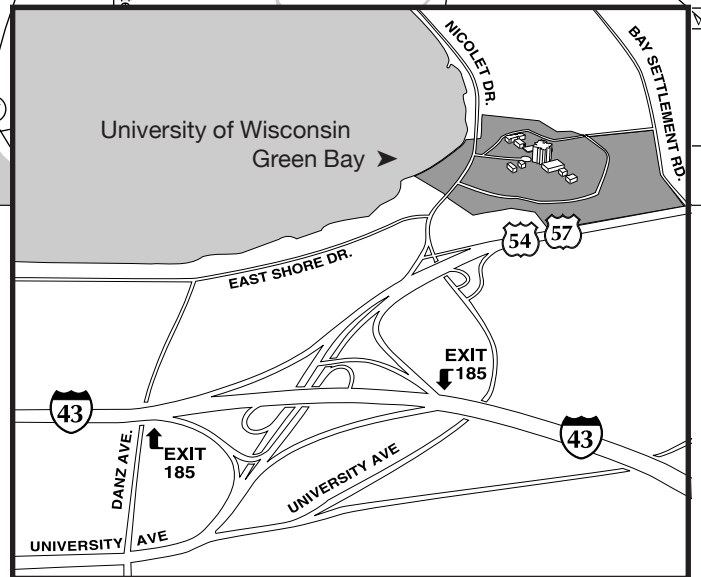

Recommended Routes to the University of Wisconsin-Green Bay

FROM AUSTIN STRAUBEL FIELD

Follow Airport Drive (172) east and then I-43 north to Exit 185 (Highway 54-57). Choose the Sturgeon Bay/Algoma exit lane and look immediately for the University Ave./Nicolet Drive exit. Follow Nicolet Drive to campus.

FROM 41 SOUTH OR 41-141 NORTH

Take I-43 south to Exit 185, or take 172 east and then I-43 north to Exit 185. Choose the Sturgeon Bay/Algoma exit lane and follow 54-57 a short distance to the first exit (University Ave./Nicolet Drive). Follow Nicolet Drive to campus.

FROM I-43 SOUTH

Take Exit 185. Choose the Sturgeon Bay/Algoma exit lane to 54-57, and look immediately for the University Ave./Nicolet Drive exit. Follow Nicolet Drive to campus.

FROM 29 OR 54 WEST

Exit at 41, taking 41 north to the I-43 South (Milwaukee) exit. Follow I-43 to Exit 185. Choose the Sturgeon Bay/Algoma exit

lane and follow 54-57 a short distance to the first exit (University Ave./Nicolet Drive). Follow Nicolet Drive to campus.

THE CITY ROUTES

Follow University Ave. (54-57) to the University Ave./Nicolet Drive exit, then Nicolet Drive to campus. Or take Monroe-Quincy or Webster Avenue north from downtown Green Bay to East Shore Drive. Continue east along the bay to the campus.