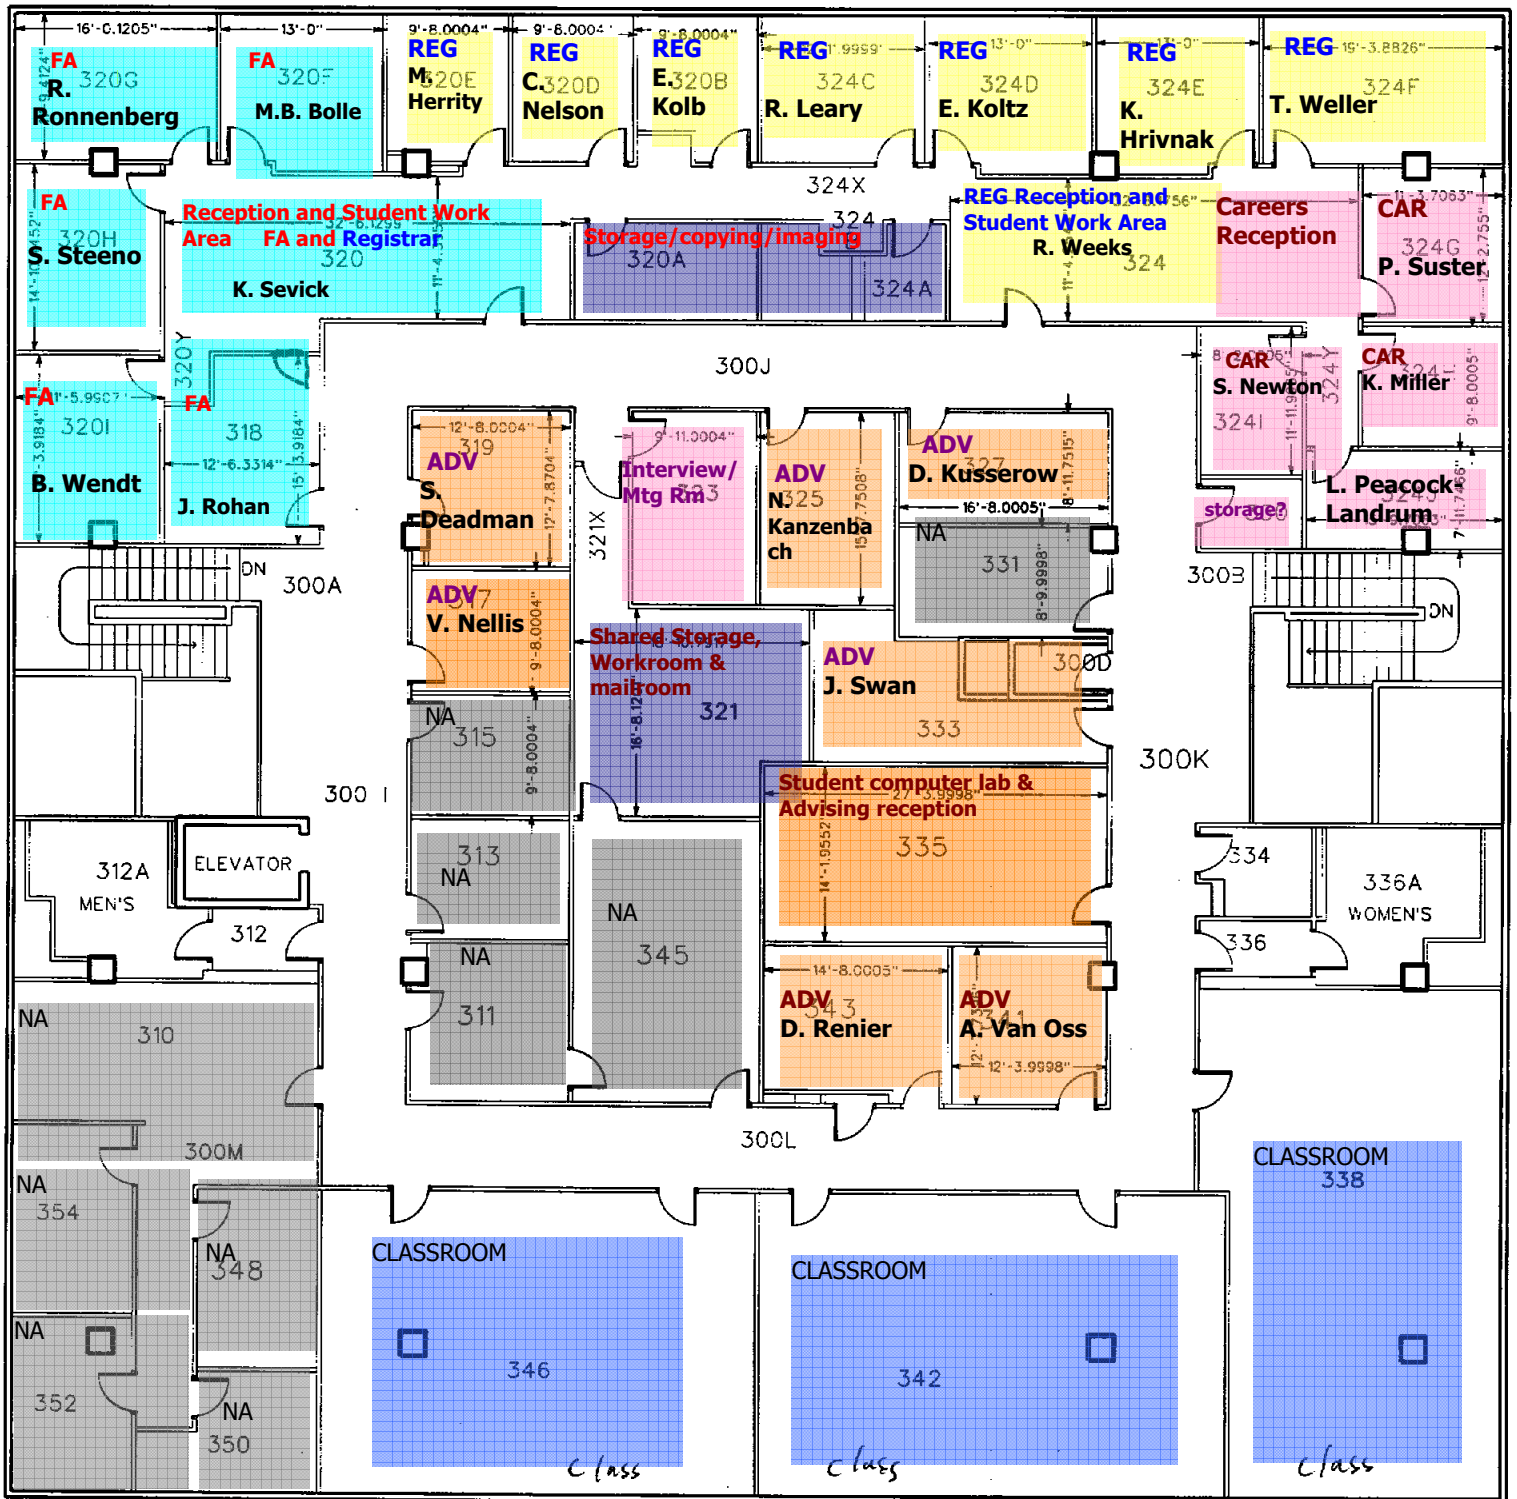

Student Services Temporary Relocation

rose hall 3rd.pdf

1. Add'l storage is available on the first floor
2. Admissions in Wood Hall 117, Presentation Room WH 202