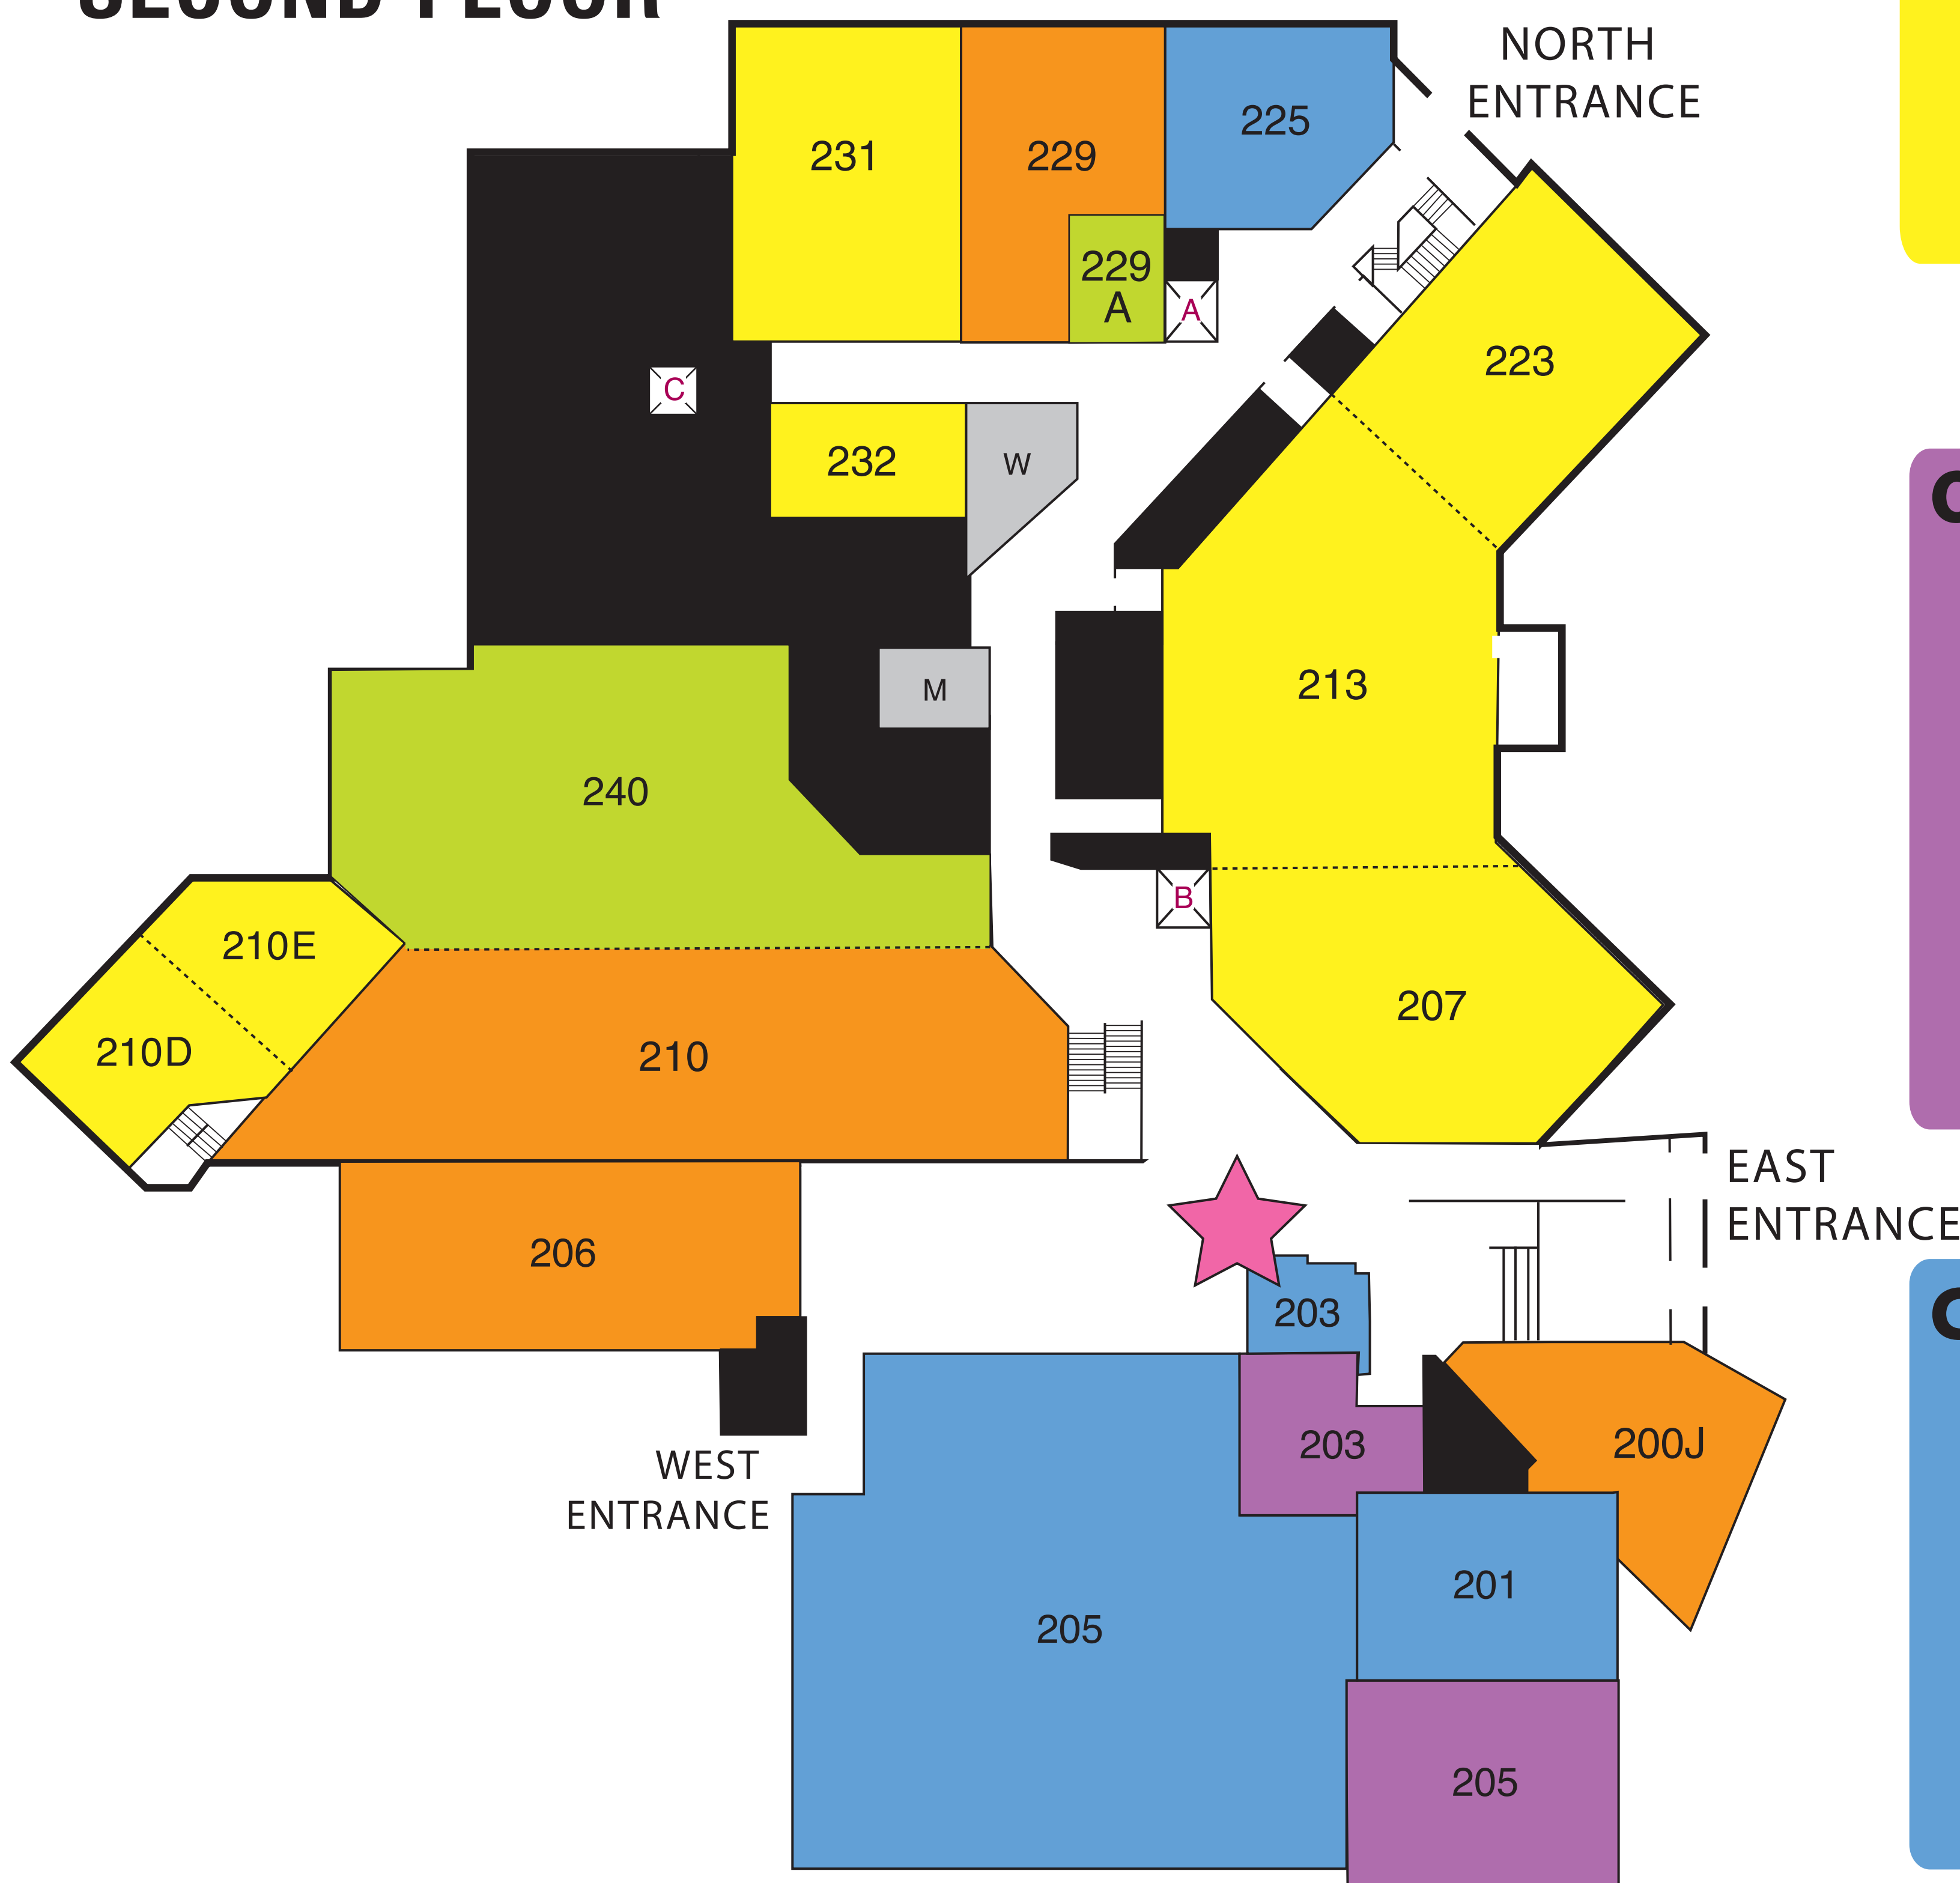

SECOND FLOOR

OFFICES

American Intercultural Center	150
Office of Student Life	150
Office of the University Union	306
Organization Finance Office	110
The Phoenix Bookstore	205
University Dining Service	130
University Reservations	306
University Ticketing, Info & ID	203

CONVENIENT SERVICES

Corner Store	225
DigiCOPY	125
Phoenix Club	105/109
The Phoenix Bookstore	205
University Info & ID Services	203
University Ticketing Services	203
UW Credit Union	201

THIRD FLOOR

Office of University Union and University Reservations

STUDENT ORGS

Fourth Estate Newspaper	112D
Good Times Programming	153
Student Government Association	151
Student Organization Offices	112

INFORMATION

- A Elevator - Floors 1, 2, & 3
- B Elevator - Floors 1 & 2 Only
- C Freight Elevator - Floors 1 & 2 Only

- M - Men's Restroom
- W - Women's Restroom
- GN - Gender Neutral Restroom
- All University Union Restrooms are Handicap Accessible