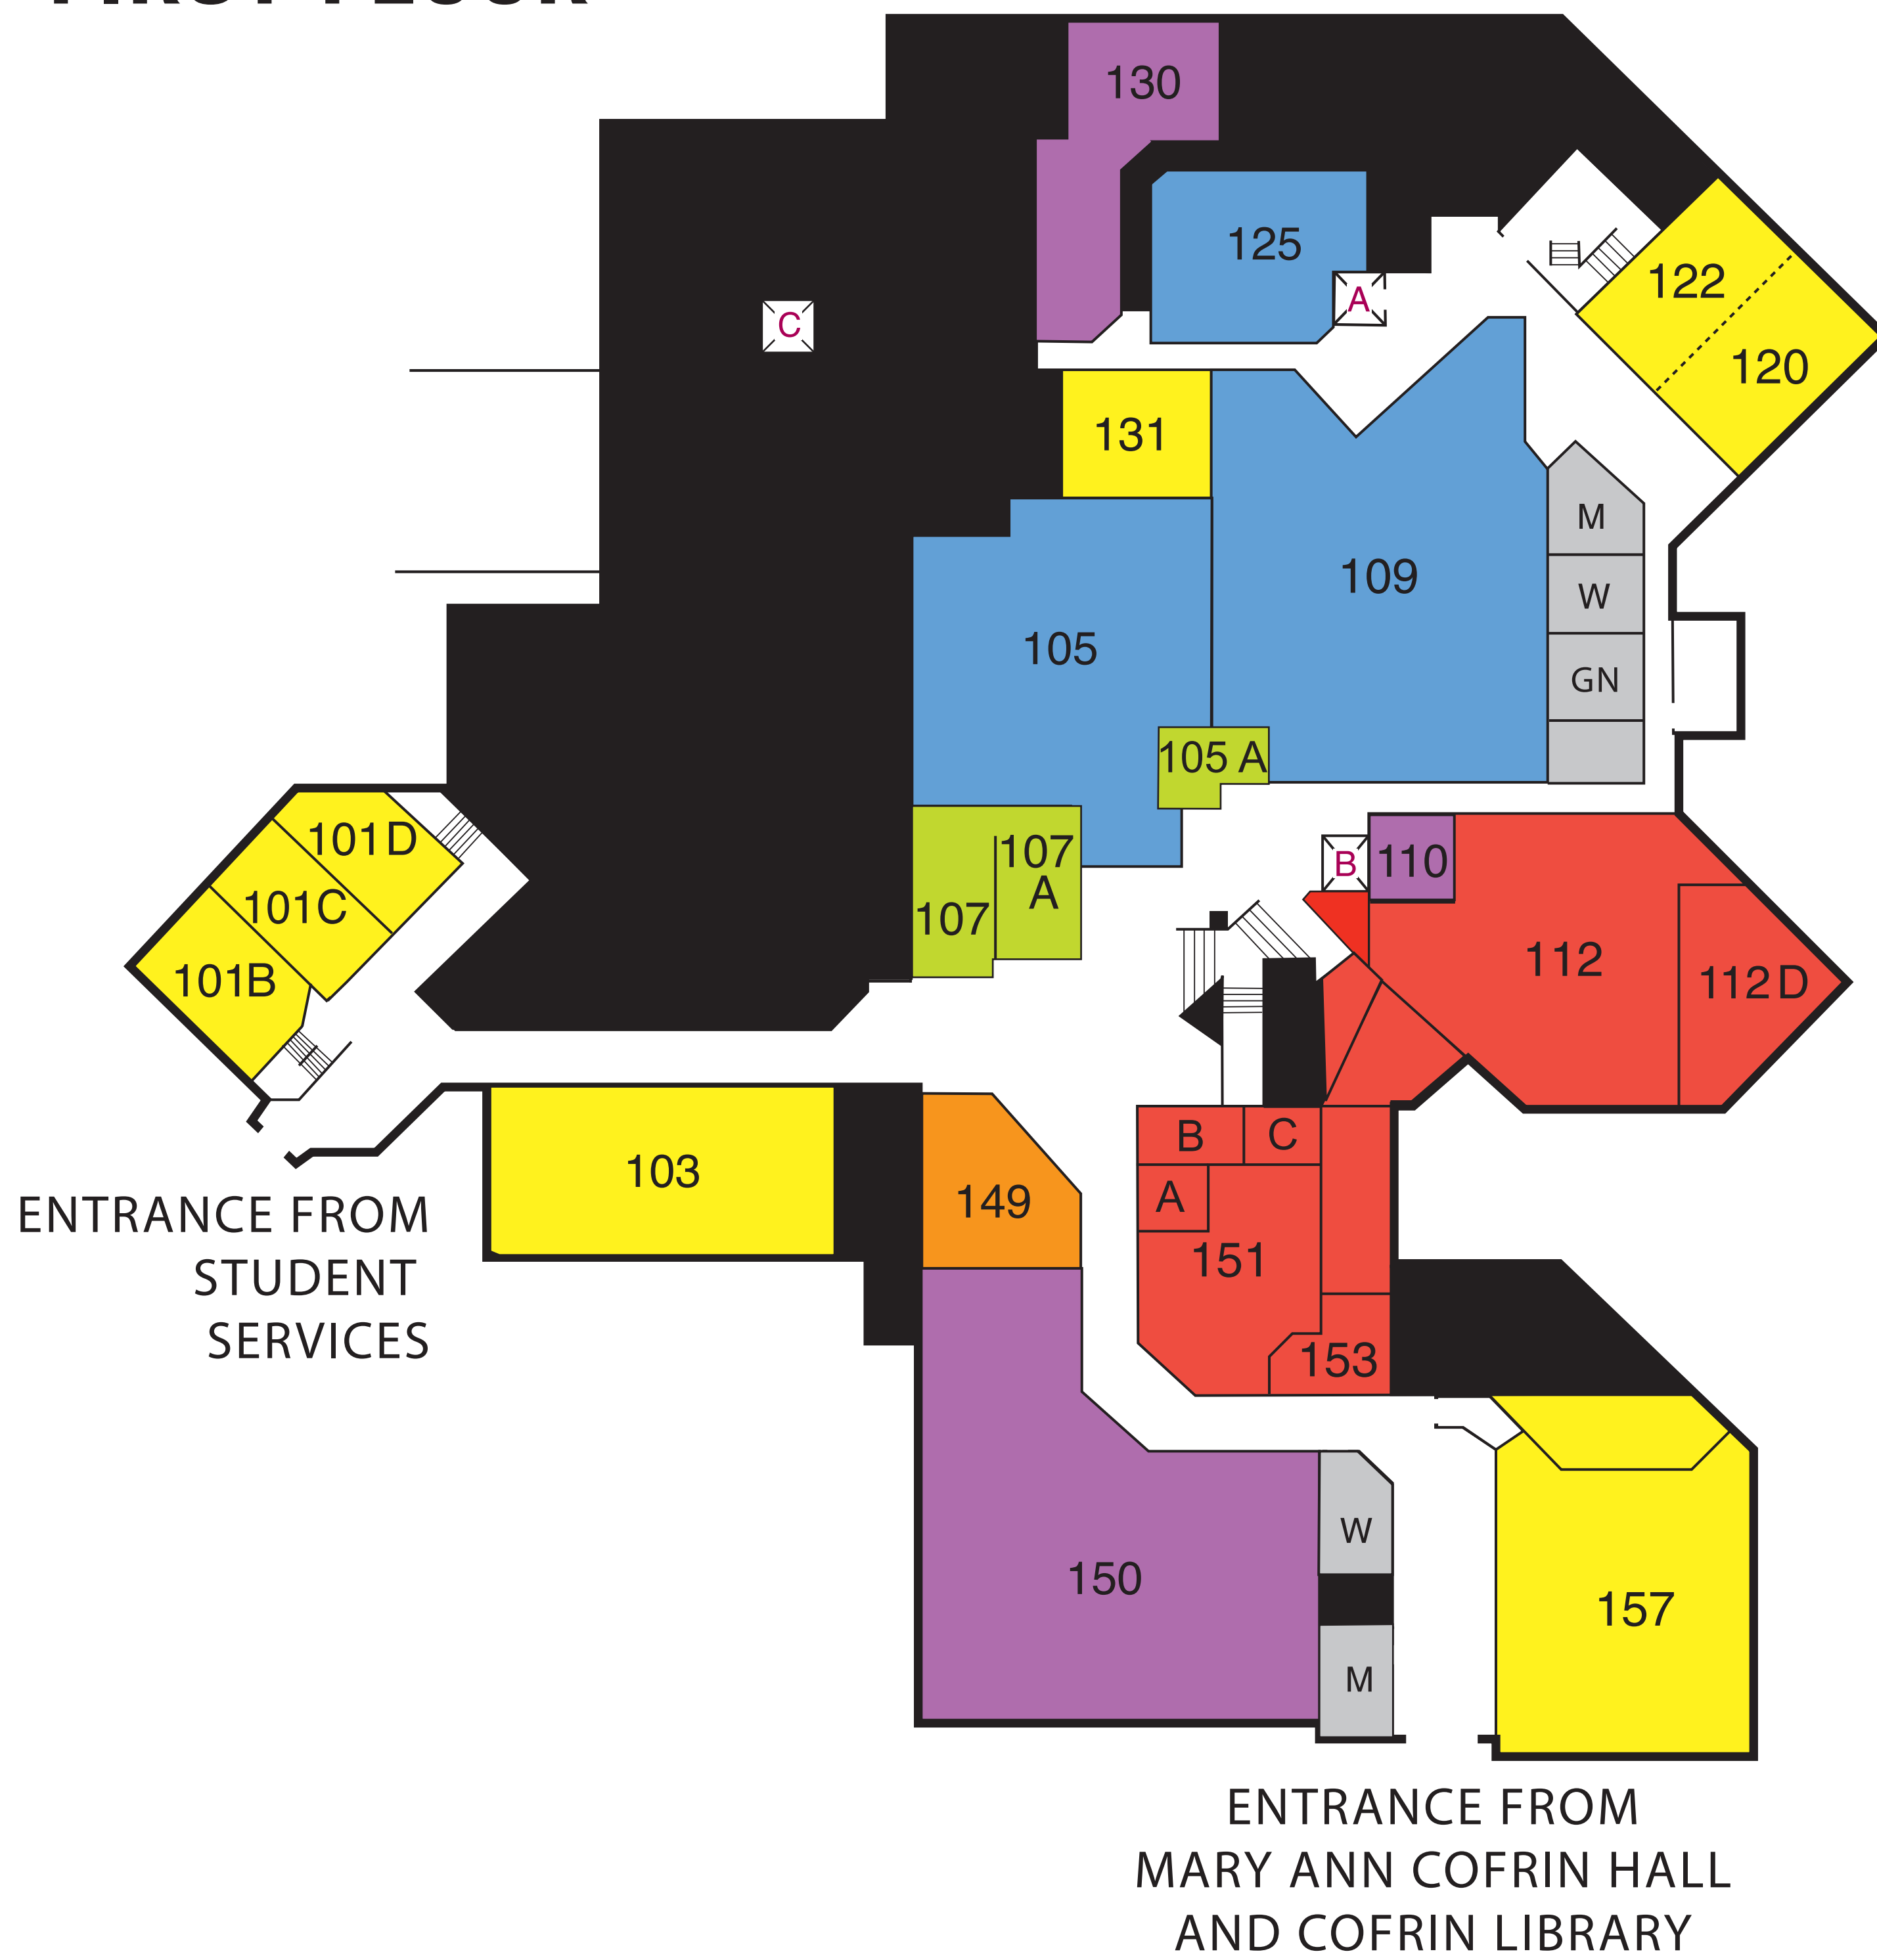

University Union

FIRST FLOOR

FOOD

Common Grounds Coffeehouse	229A
Food Court	105A/107
Marketplace	240

LOUNGE

1st Floor Lounge	149
Timber Lounge	200J
Common Grounds Coffeehouse	229
Leona Cloud Commons	210
Phoenix Club	105/109
Room 206	206

MEETING SPACES

1965 Room	231
Alumni A/B	210D/210E
Burnt Bluff	101D
Christie Theatre	157
Heritage	232
Manistique	101C
Phoenix A/B/C	223/213/207
Room 103	103
Room 131	131
Wequiock	101B
World Unity A/B	120/122

SECOND FLOOR

OFFICES

American Intercultural Center	150
Office of Student Life	150
Office of the University Union	306
Organization Finance Office	110
The Phoenix Bookstore	205
University Dining Service	130
University Reservations	306
University Ticketing, Info & ID	203

- M - Men's Restroom
- W - Women's Restroom
- GN - Gender Neutral Restroom
- All University Union Restrooms are Handicap Accessible