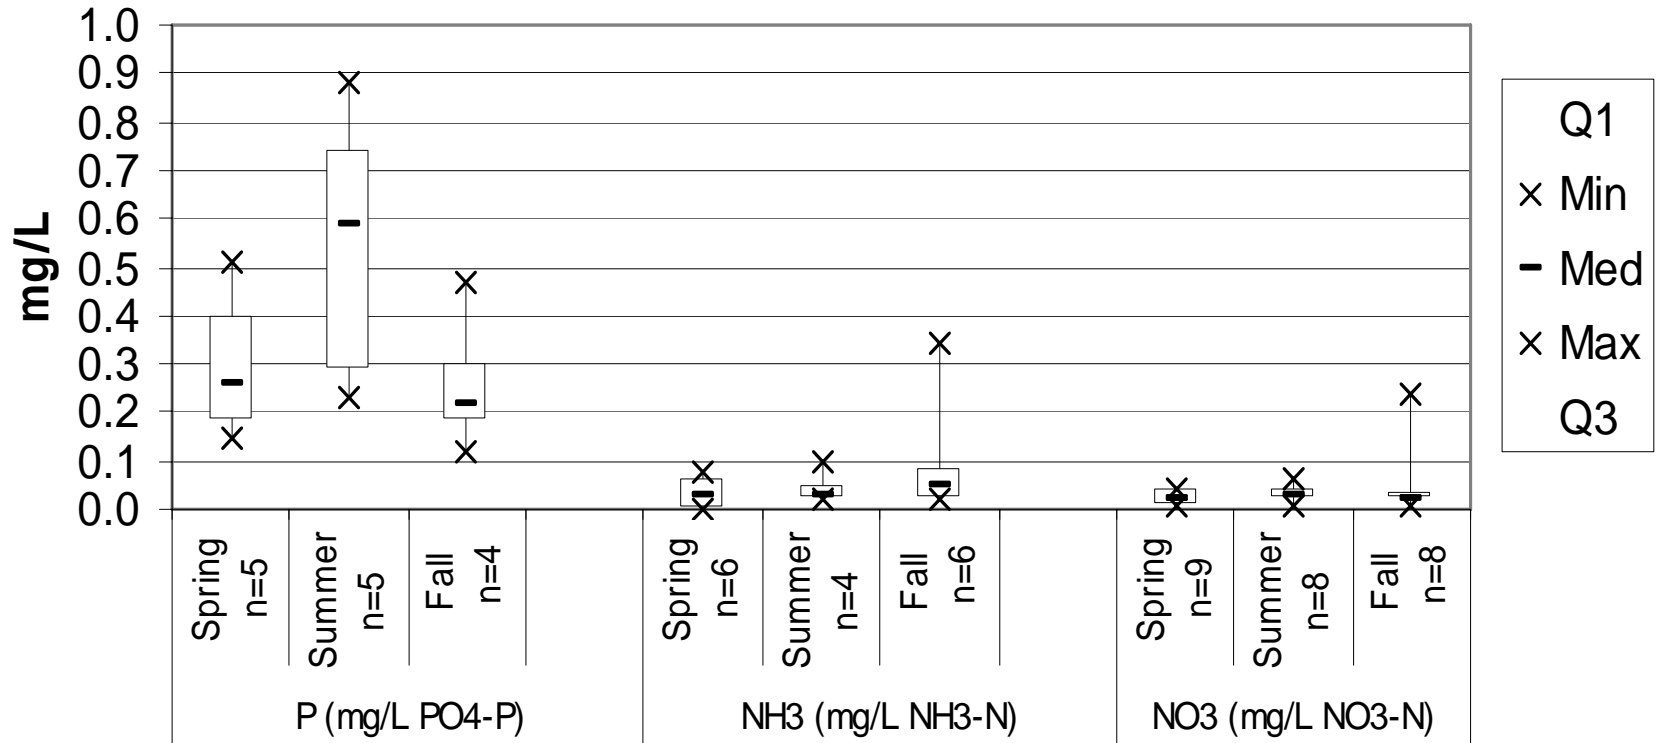

BAIRD CREEK MONITORING SUMMARY

Green Bay Preble

Comparison Between Sites – Nutrients

Baird Creek Water Quality - Site Comparison

Comparison Between Seasons – Nutrients

Baird Creek Water Quality - Seasonal Comparison

Habitat Assessment

LFRWMP Habitat Assessment

Note: Highest possible value is a 52!!