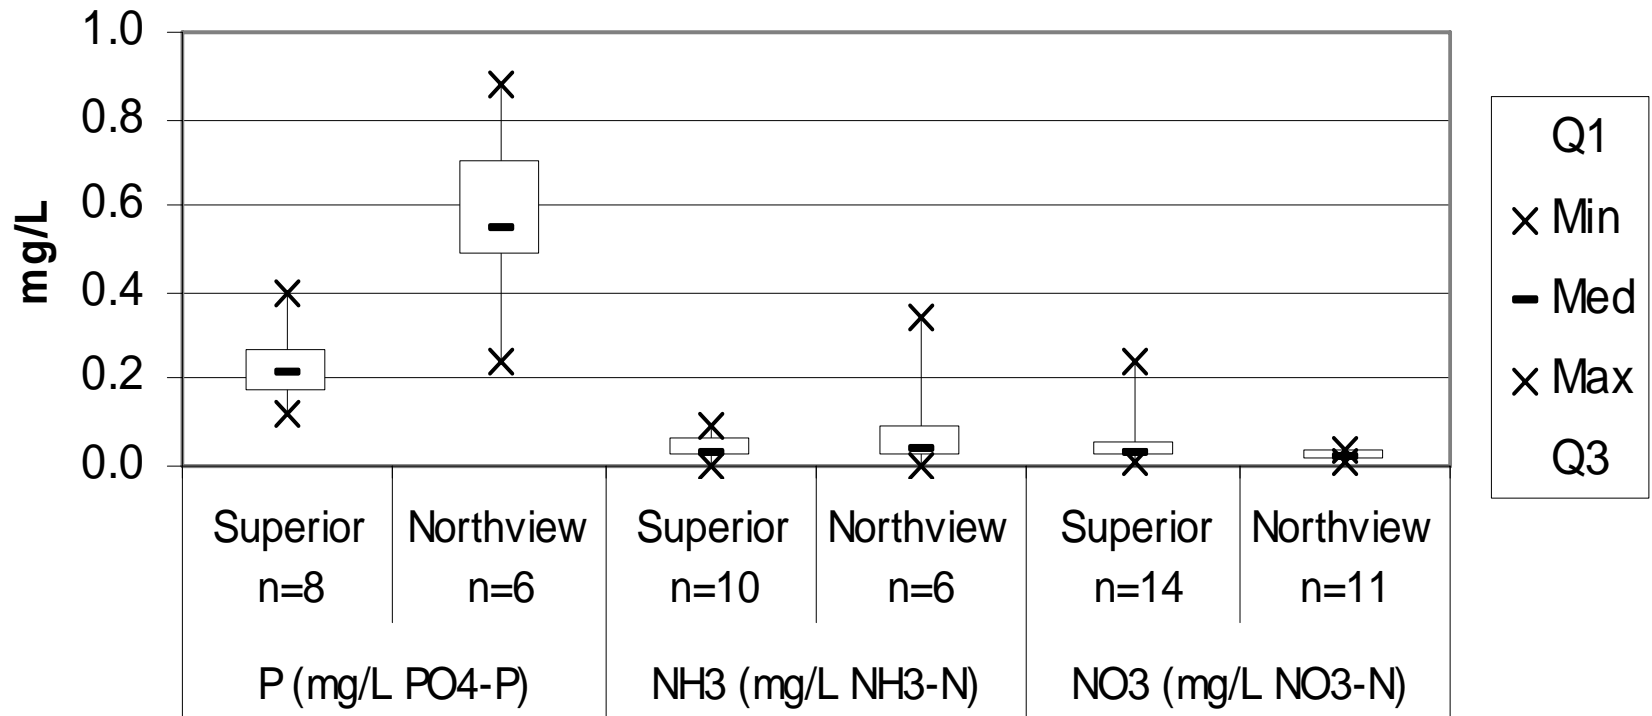

BAIRD CREEK MONITORING SUMMARY

Green Bay Preble

Comparison Between Sites – Nutrients

Baird Creek Water Quality - Site Comparison

Comparison Between Seasons – Nutrients

Baird Creek Water Quality - Seasonal Comparison

Habitat Assessment

LFRWMP Habitat Assessment

Note: Highest possible value is a 52!!