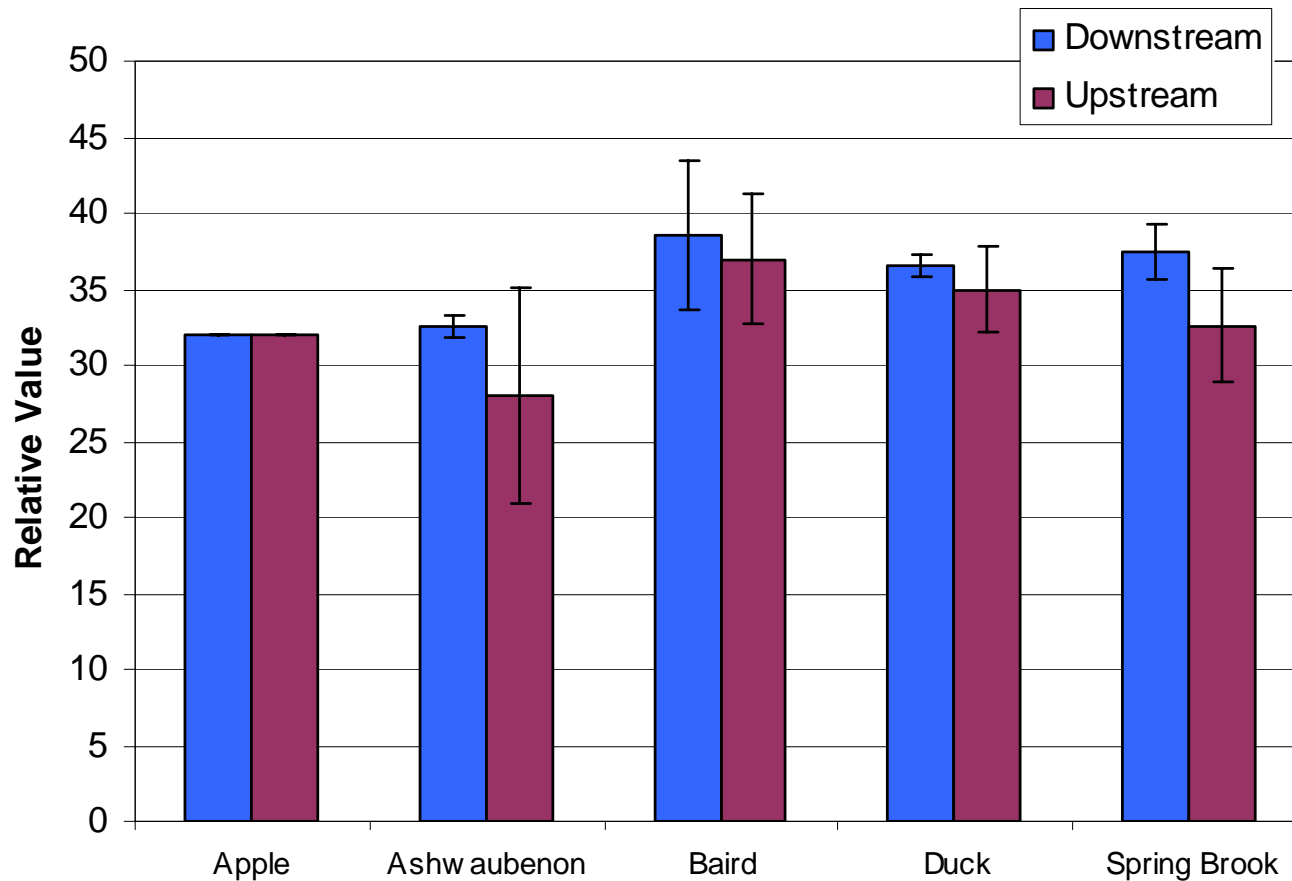

BAIRD CREEK MONITORING SUMMARY

Green Bay Preble

Comparison Between Sites – Nutrients

Baird Creek Water Quality - Site Comparison

Comparison Between Seasons – Nutrients

Baird Creek Water Quality - Seasonal Comparison

Habitat Assessment

LFRWMP Habitat Assessment

Note: Highest possible value is a 52!!