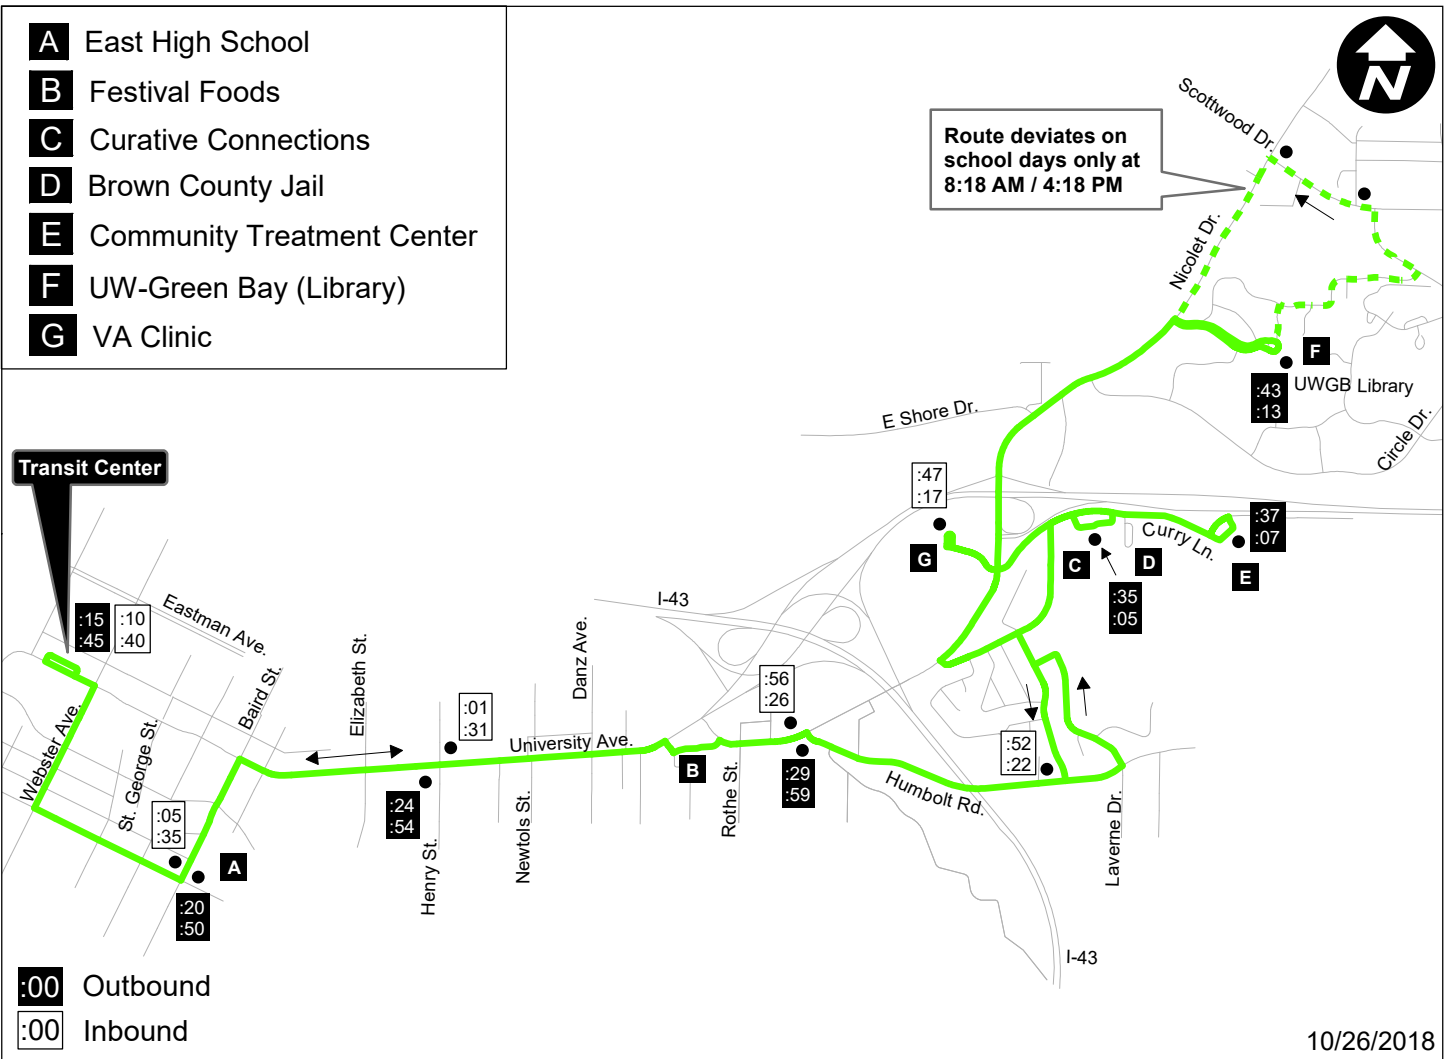

7 Lime Line

Weekday Service

Monday-Friday: 5:15 AM - 6:15 PM

Weekday Evening & Saturday Service

Monday-Friday: 5:45 PM - 9:45 PM (with the last bus departing the Transit Center at 8:45 PM)

Saturday: 7:45 AM - 6:45 PM (with the last bus departing the Transit Center at 5:45 PM)

Outbound

	<u>½ Hour Service</u>	
Transit Center	:15	:45
Baird & Walnut	:20	:50
University & Henry	:24	:54
University & Humboldt	:29	:59
Curative Connections	:35	:05
Community Treatment Center	:37	:07
UW-Green Bay Library	:43	:13

Inbound

	<u>½ Hour Service</u>	
VA Clinic	:47	:17
Mt. Mary & Humboldt	:52	:22
University & Humboldt	:56	:26
University & Henry	:01	:31
Baird & Walnut	:05	:35
Transit Center	:10	:40

Outbound

	<u>Hourly Service</u>
Transit Center	:45
Baird & Walnut	:50
University & Henry	:54
University & Humboldt	:59
Curative Connections	:05
Community Treatment Center	:07
UW-Green Bay Library	:13

Inbound

	<u>Hourly Service</u>
VA Clinic	:17
Mt. Mary & Humboldt	:22
University & Humboldt	:26
University & Henry	:31
Baird & Walnut	:35
Transit Center	:40