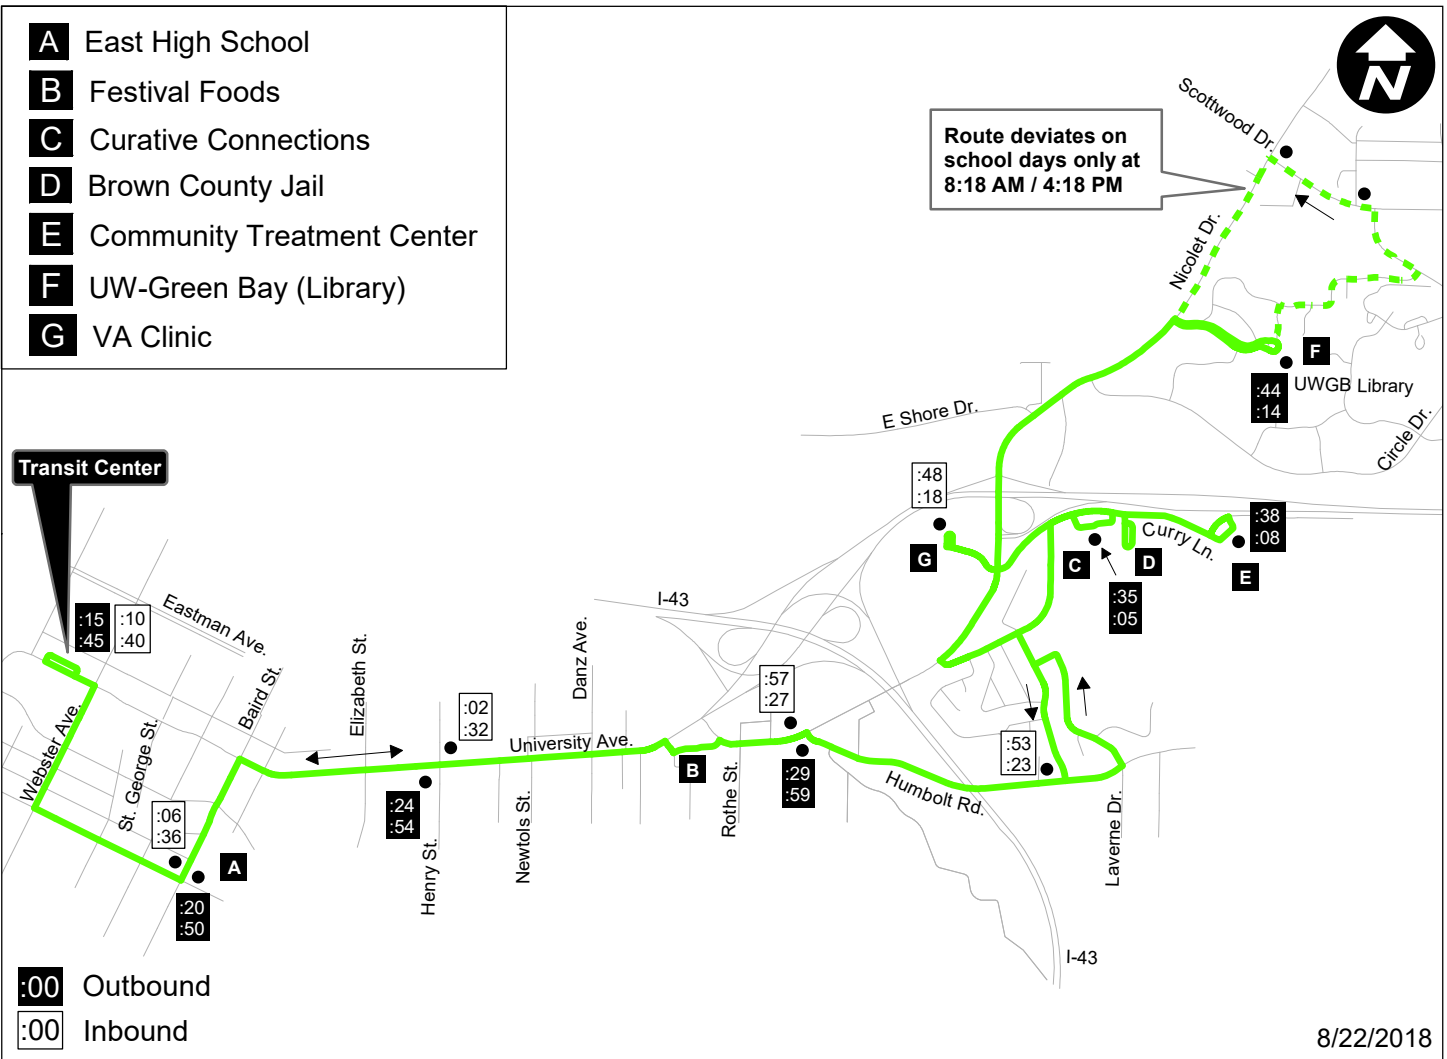

7 Lime Line

Weekday Service

Monday-Friday: 5:15 AM - 6:15 PM

Outbound

	<u>½ Hour Service</u>	
Transit Center	:15	:45
Baird & Walnut	:20	:50
University & Henry	:24	:54
University & Humboldt	:29	:59
Curative Connections	:35	:05
Community Treatment Center	:38	:08
UW-Green Bay Library	:44	:14

Inbound

	<u>½ Hour Service</u>	
VA Clinic	:48	:18
Mt. Mary & Humboldt	:53	:23
University & Humboldt	:57	:27
University & Henry	:02	:32
Baird & Walnut	:06	:36
Transit Center	:10	:40

Weekday Evening & Saturday Service

Monday-Friday: 5:45 PM - 9:45 PM (with the last bus departing the Transit Center at 8:45 PM)

Saturday: 7:45 AM - 6:45 PM (with the last bus departing the Transit Center at 5:45 PM)

Outbound

	<u>Hourly Service</u>
Transit Center	:45
Baird & Walnut	:50
University & Henry	:54
University & Humboldt	:59
Curative Connections	:05
Community Treatment Center	:08
UW-Green Bay Library	:14

Inbound

	<u>Hourly Service</u>
VA Clinic	:18
Mt. Mary & Humboldt	:23
University & Humboldt	:27
University & Henry	:32
Baird & Walnut	:36
Transit Center	:40