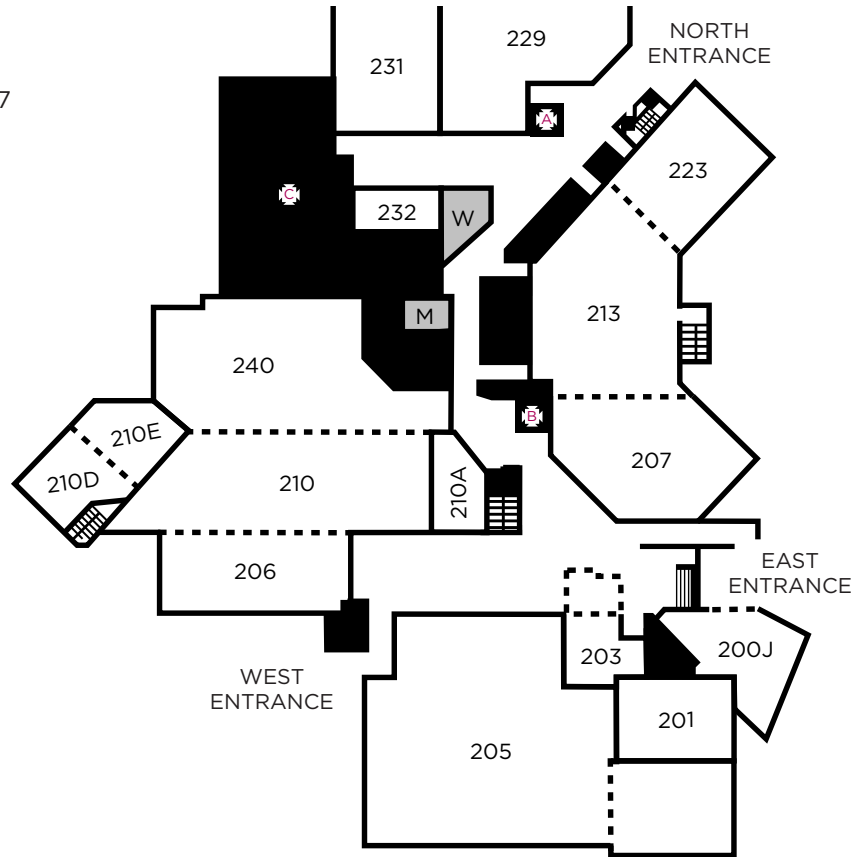

Your University Union

FIRST FLOOR

FOOD

Common Grounds Coffeehouse	229
Leona Cloud Commons	210
Marketplace	240
Phoenix Club Concessions	105A
Point Sable Room	210E
Red Banks Room	210D
Nicolet Room	206
Lower Level Dining	107

LOUNGE SPACES

Niagara Lounge	149
Common Grounds Coffeehouse	229
Commuter Lounge	131
Leona Cloud Commons A	210A
Phoenix Club	105/109
Esports Lounge	109B
Timber Lounge	200J

MEETING SPACES

1965 Room	231
Alumni Room	103
Room 125	125
Christie Theatre	157
Manistique Room	101B
Phoenix Rooms A, B C	223/213/207
Wequiock Room	101A
World Unity Room A	122
World Unity Room B	120

OFFICES

The Phoenix Bookstore	205
Multi-Ethnic Student Affairs	112
Student Engagement Center	150
Pride Center	153
Dining & Catering Offices	130
University Ticketing & Info Center	203
University Reservations	306

SERVICES

The Phoenix Bookstore	205
University Ticketing & Info Center	203
University Reservations	306
Starz Barber & Beauty	232
UW Credit Union	201

STUDENT GOVERNMENT ASSOCIATION

Executive Office	151A
Senate	151B
Residence Hall & Apartment Association	151C
Student Banner Work Room	151D
Segregated University Fee Allocation Committee	151E

ENTRANCE FROM STUDENT SERVICES

ENTRANCE FROM MARY ANN COFRIN HALL AND COFRIN LIBRARY

SECOND FLOOR

THIRD FLOOR

UNIVERSITY UNION ADMINISTRATION & STAFF OFFICES

Elevators - Floors 1, 2, & 3

Elevators - Floors 1 & 2 only

Freight Elevators - Floors 1 & 2 only

M - Men's Restroom
W - Women's Restroom
GI - Gender Inclusive Restroom

All University Union Restrooms are ADA Accessible