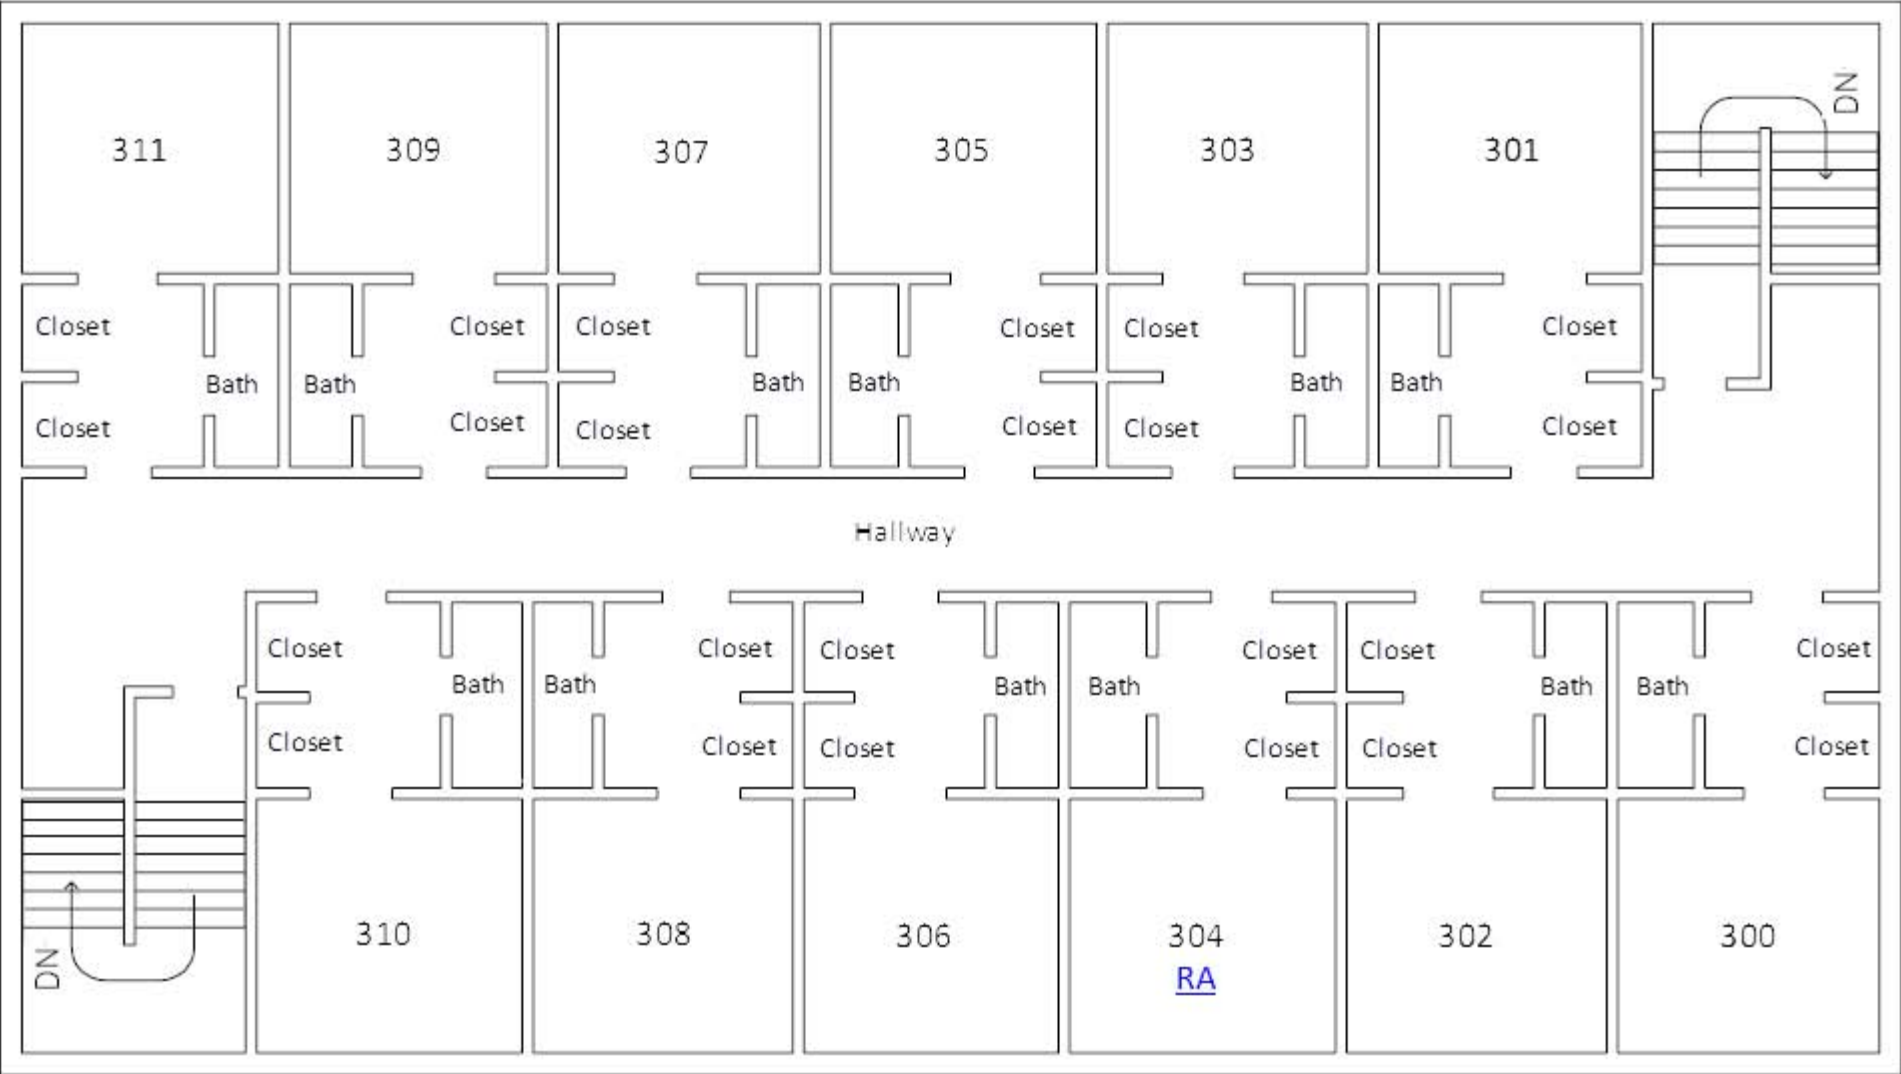

# Bob Schaefer Hall- 1st Floor

This side faces Schaefer Court & Walter Way.

Hallway

This side faces the Phase 2/3 courtyard .

# Bob Schaefer Hall- 2nd Floor

This side faces Schaefer Court & Walter Way.

This side faces the Phase 2/3 courtyard .

# Bob Schaefer Hall- 3rd Floor

This side faces Schaefer Court & Walter Way.

This side faces the Phase 2/3 courtyard .