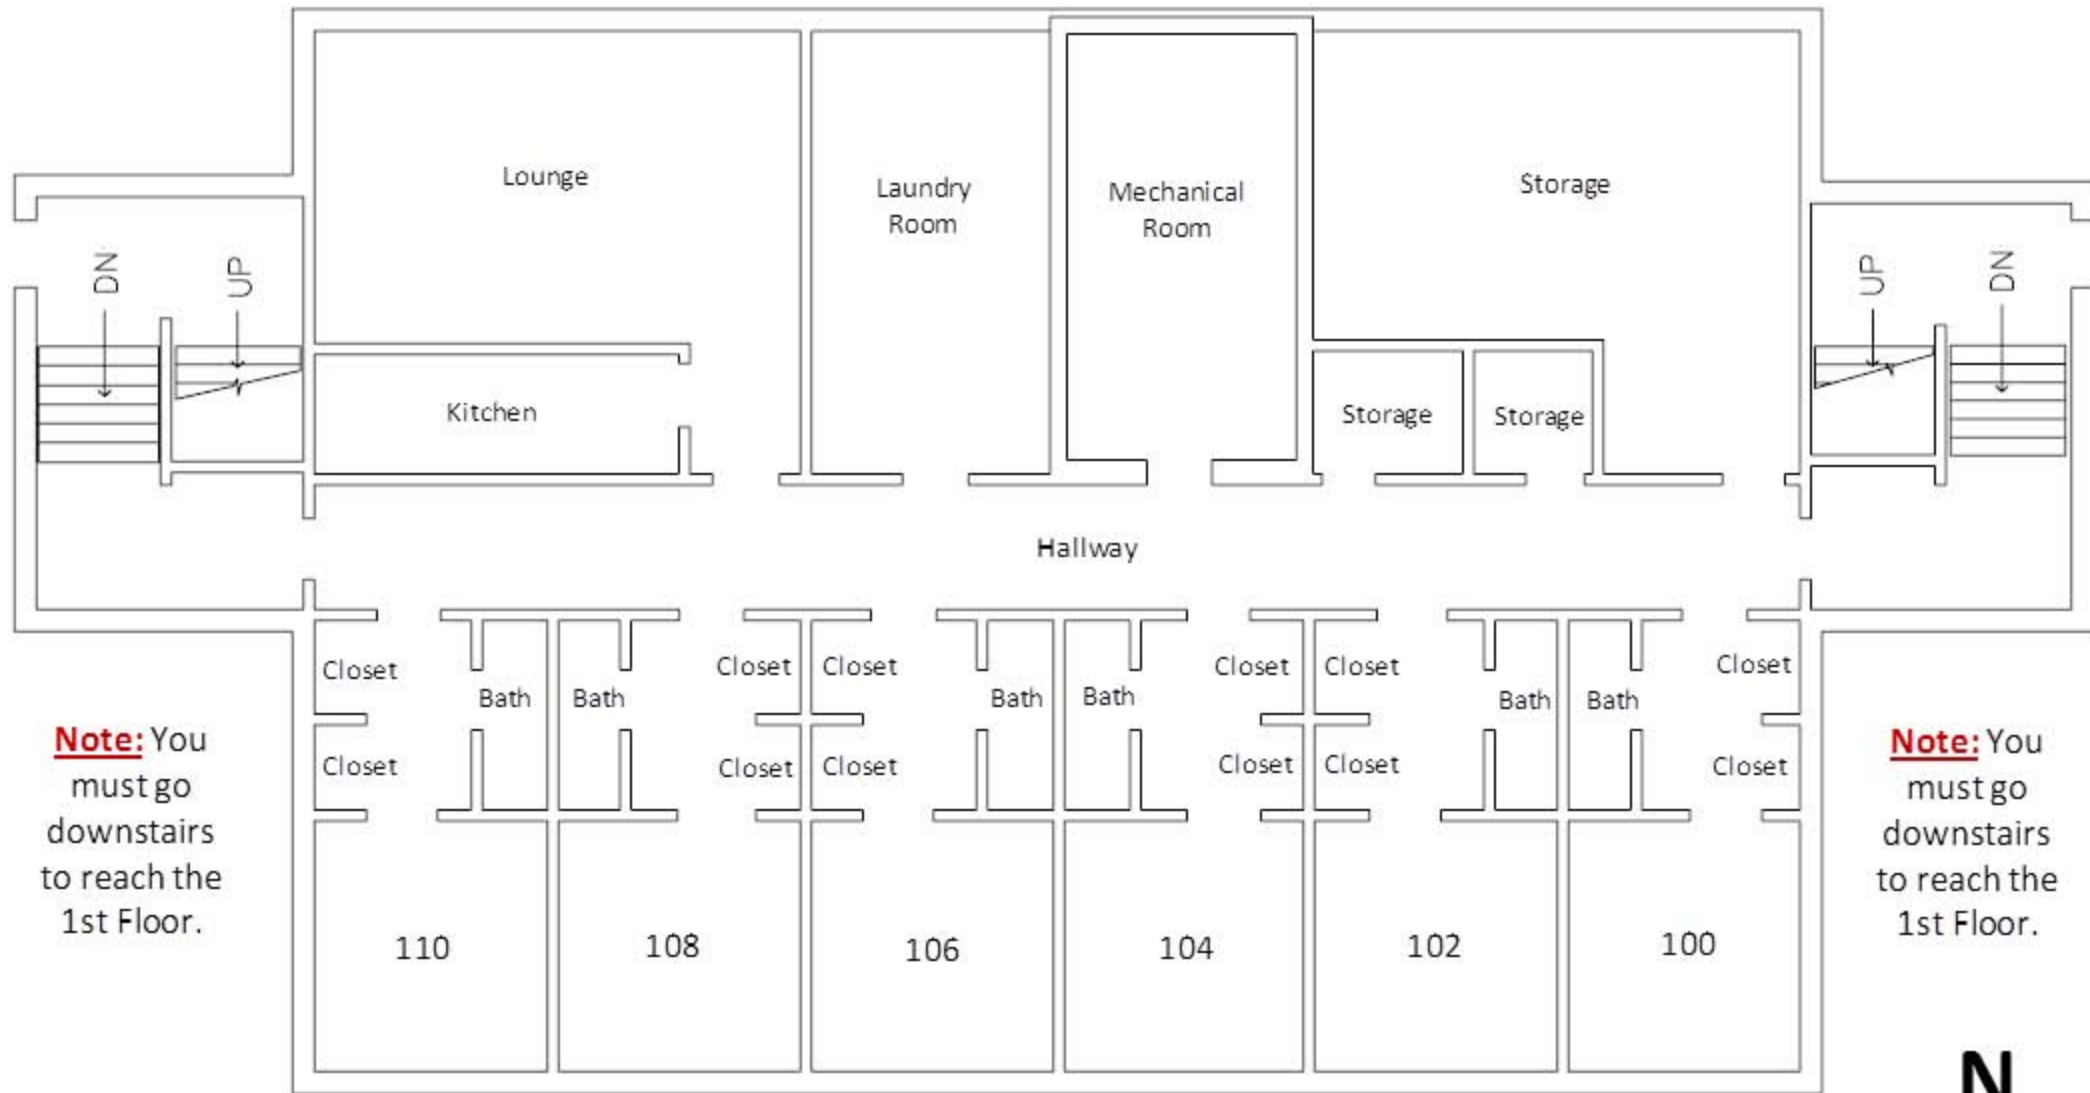

# Byron Walter Hall- 1st Floor

This side faces the Mauthe Center & Kress Events Center.

**Note:** You must go downstairs to reach the 1st Floor.

**Note:** You must go downstairs to reach the 1st Floor.

This side faces Walter Way.

# Byron Walter Hall- 2nd Floor

This side faces the Mauthe Center & Kress Events Center.

This side faces Walter Way.

# Byron Walter Hall- 3rd Floor

This side faces the Mauthe Center & Kress Events Center.

This side faces Walter Way.