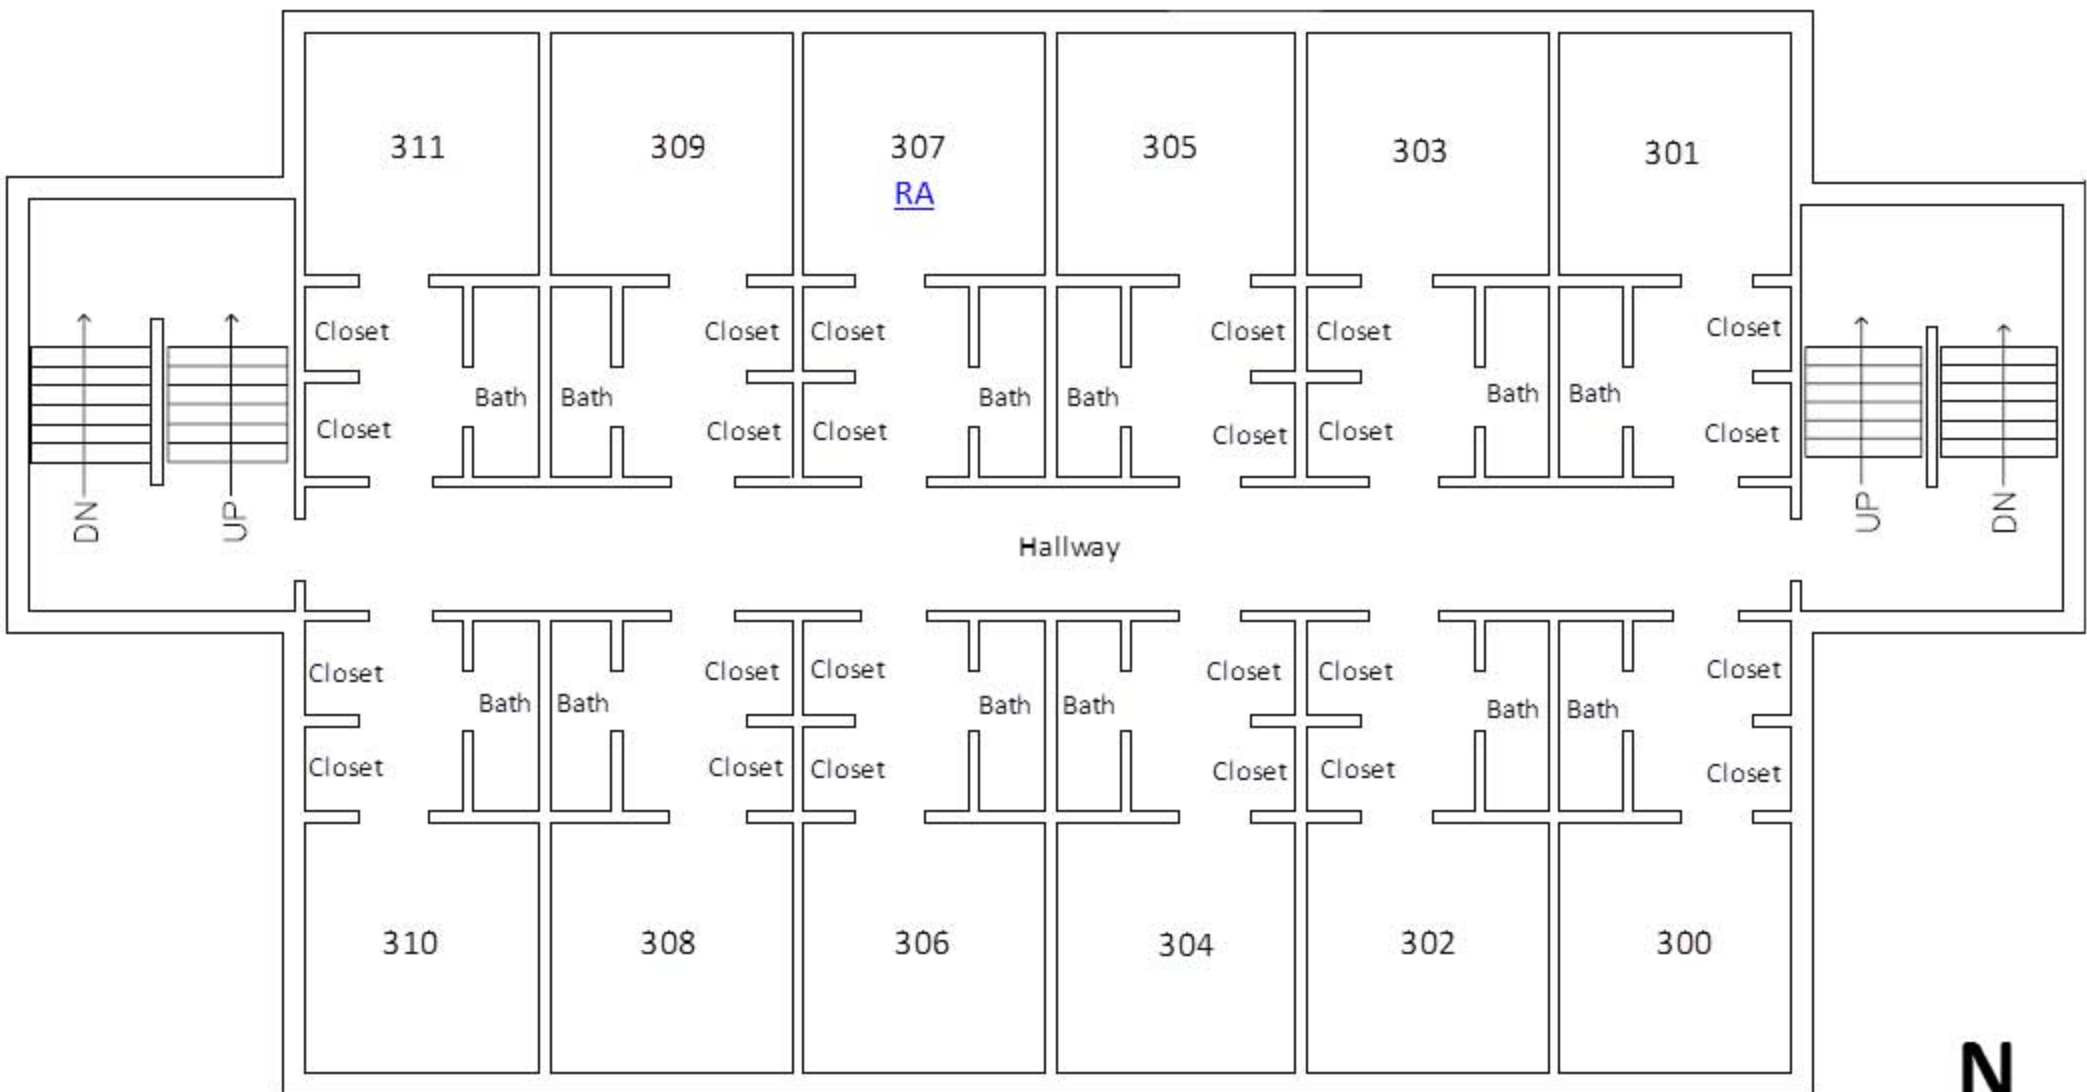

# Byron Walter Hall- 1st Floor

This side faces the Mauthe Center & Kress Events Center.

**Note:** You must go downstairs to reach the 1st Floor.

**Note:** You must go downstairs to reach the 1st Floor.

This side faces Walter Way.

# Byron Walter Hall- 2nd Floor

This side faces the Mauthe Center & Kress Events Center.

This side faces Walter Way.

# Byron Walter Hall- 3rd Floor

This side faces the Mauthe Center & Kress Events Center.

This side faces Walter Way.