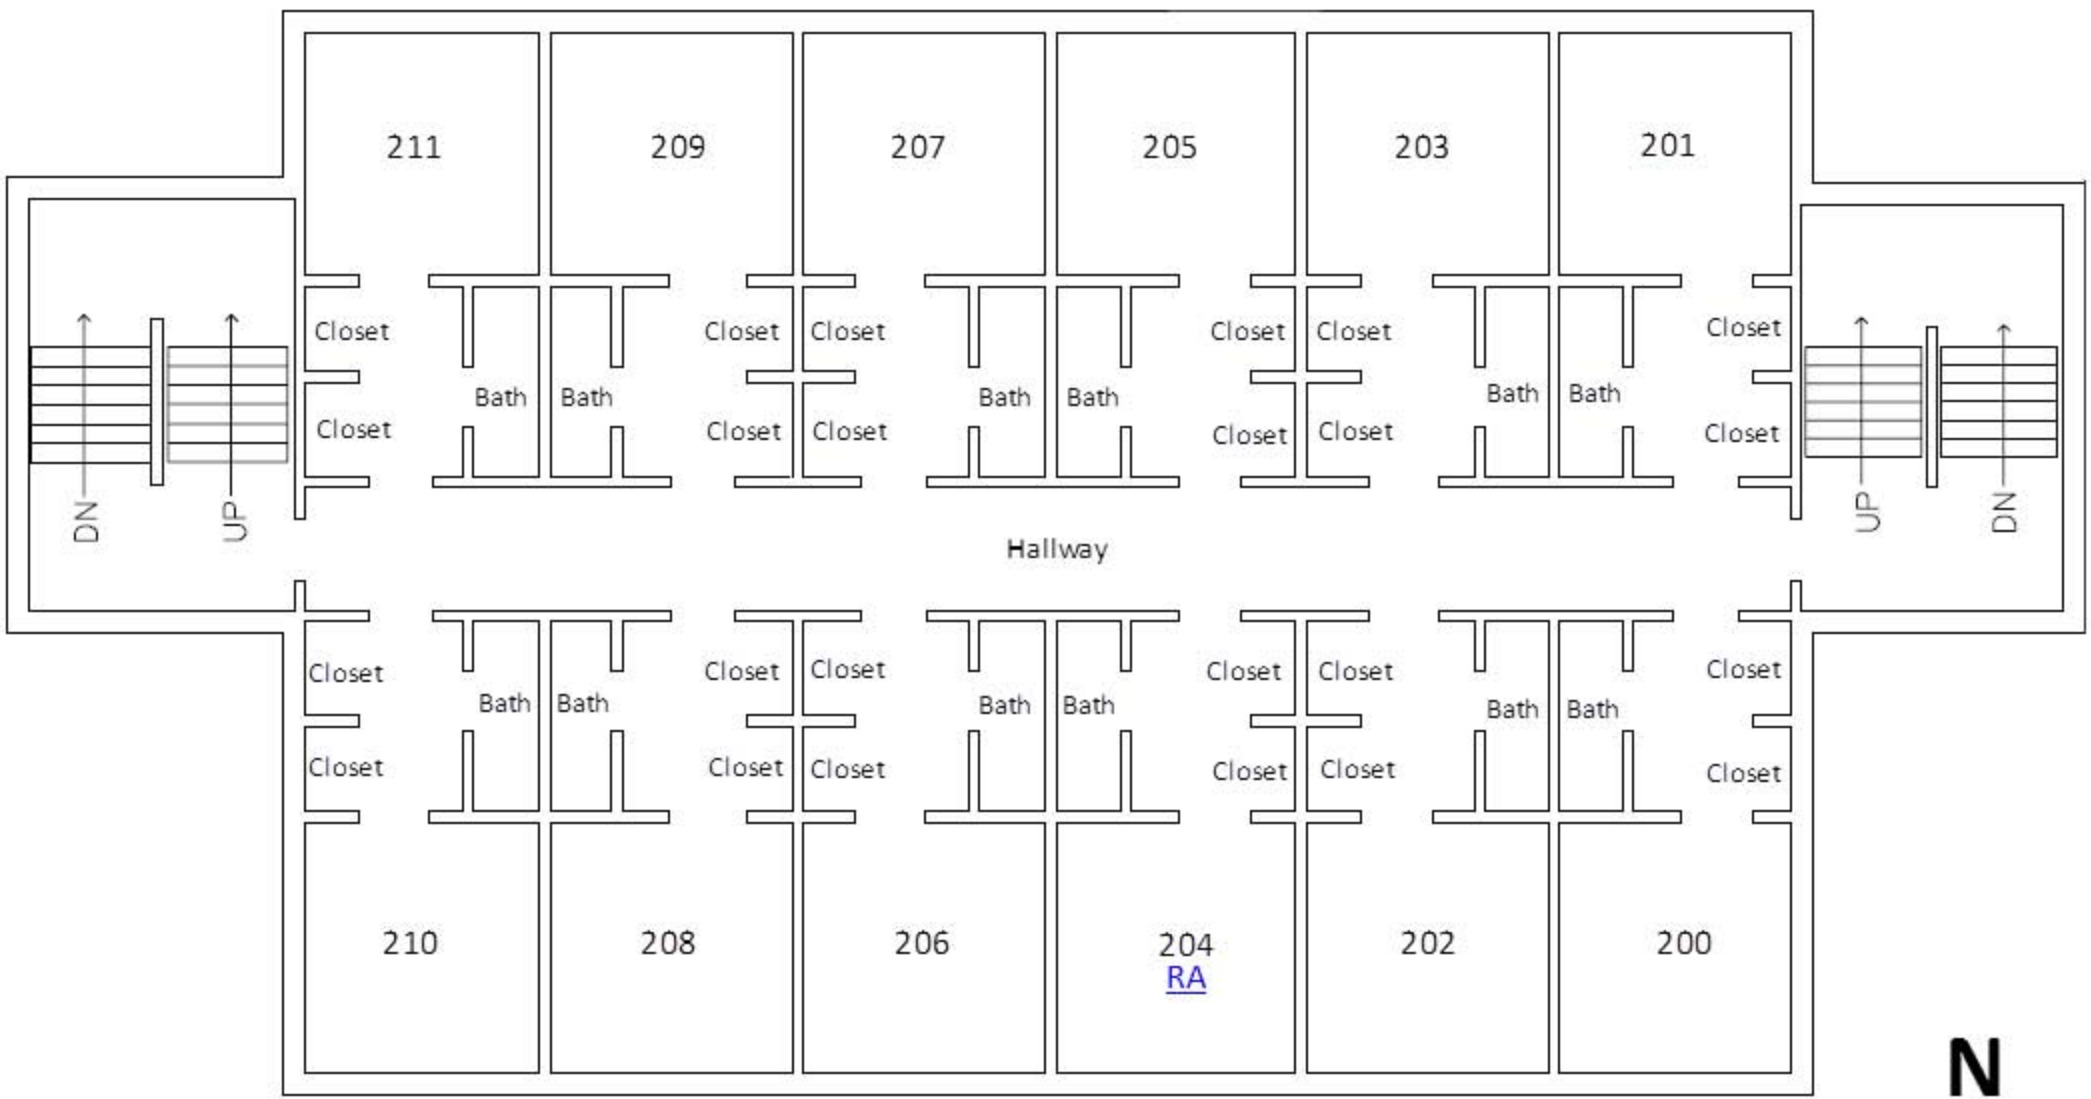

# Byron Walter Hall- 1st Floor

This side faces the Mauthe Center & Kress Events Center.

**Note:** You must go downstairs to reach the 1st Floor.

**Note:** You must go downstairs to reach the 1st Floor.

This side faces Walter Way.

# Byron Walter Hall- 2nd Floor

This side faces the Mauthe Center & Kress Events Center.

This side faces Walter Way.

# Byron Walter Hall- 3rd Floor

This side faces the Mauthe Center & Kress Events Center.

This side faces Walter Way.