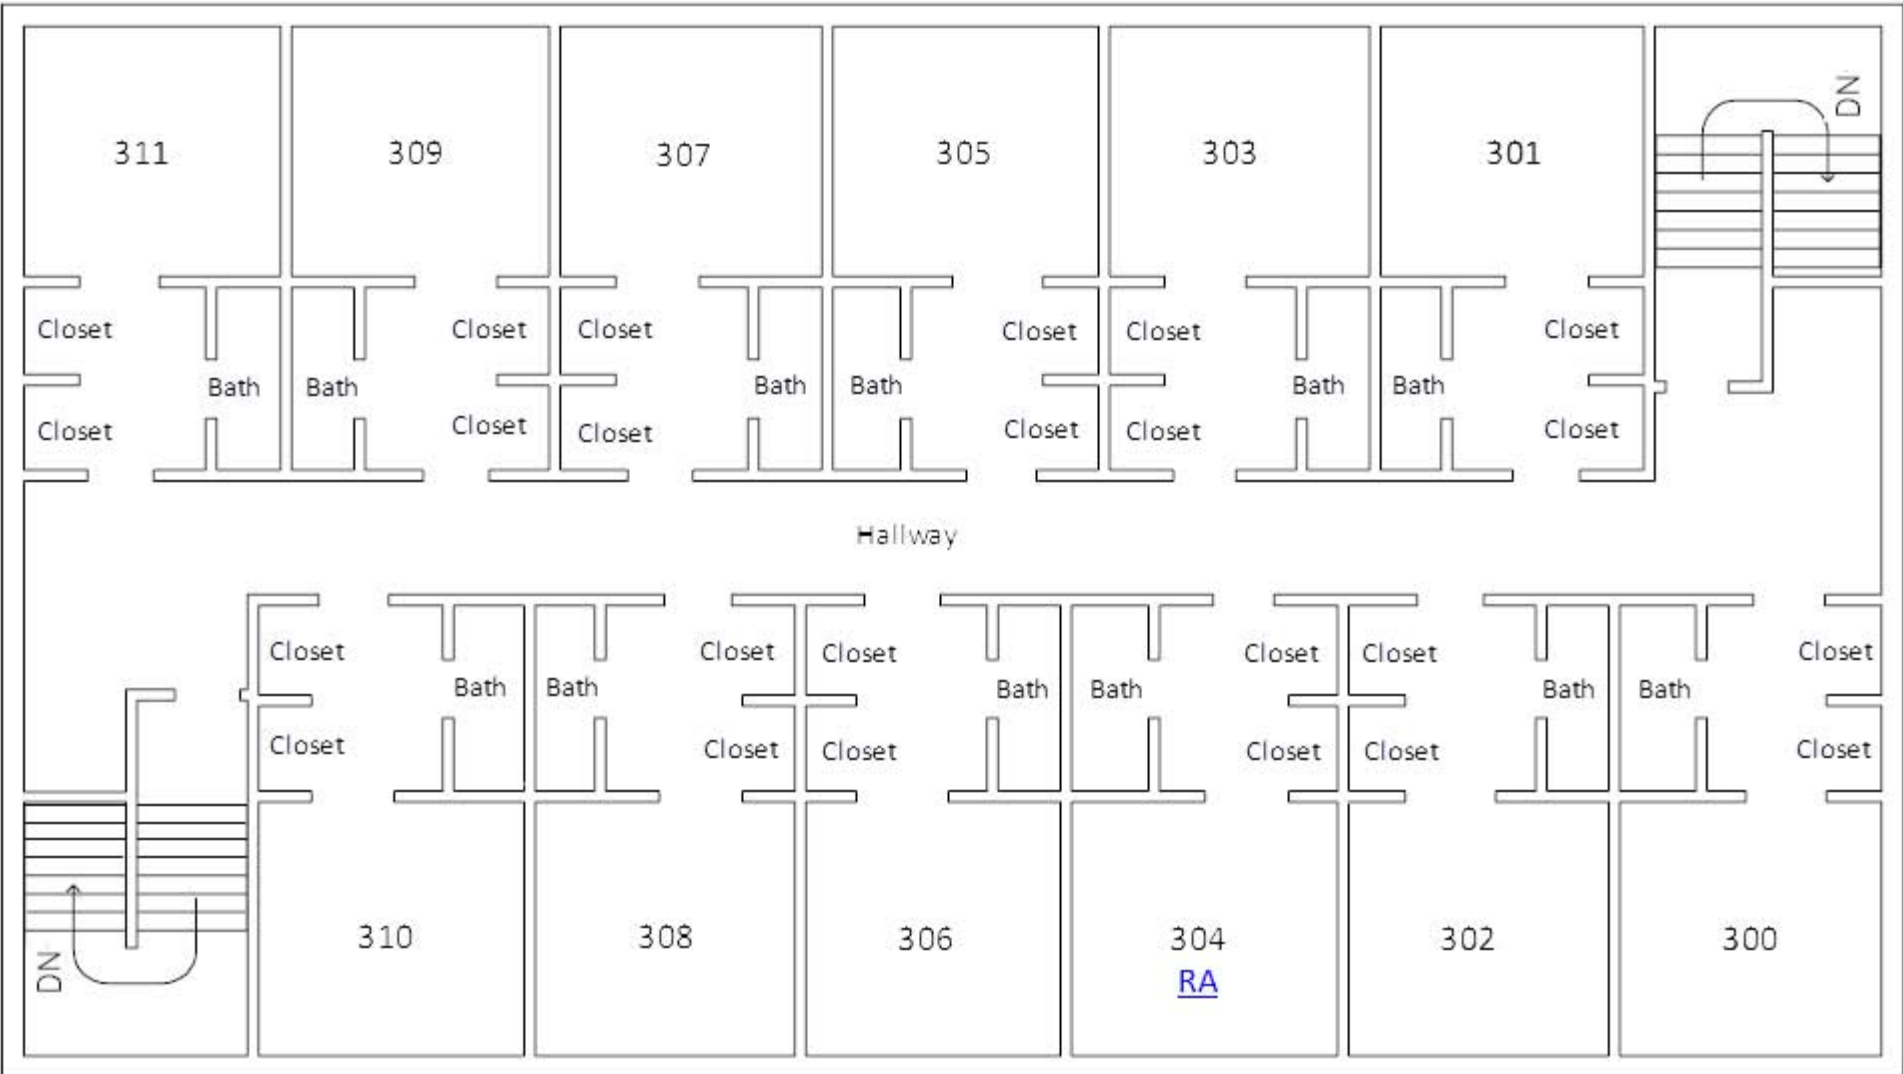

# Cletus Vanderperren Hall- 1st Floor

This side faces Leon Bond Drive.

Hallway

This side faces the Phase 2/3 courtyard .

# Cletus Vanderperren Hall- 2nd Floor

This side faces Leon Bond Drive.

This side faces the Phase 2/3 courtyard .

# Cletus Vanderperren Hall- 3rd Floor

This side faces Leon Bond Drive.

This side faces the Phase 2/3 courtyard .