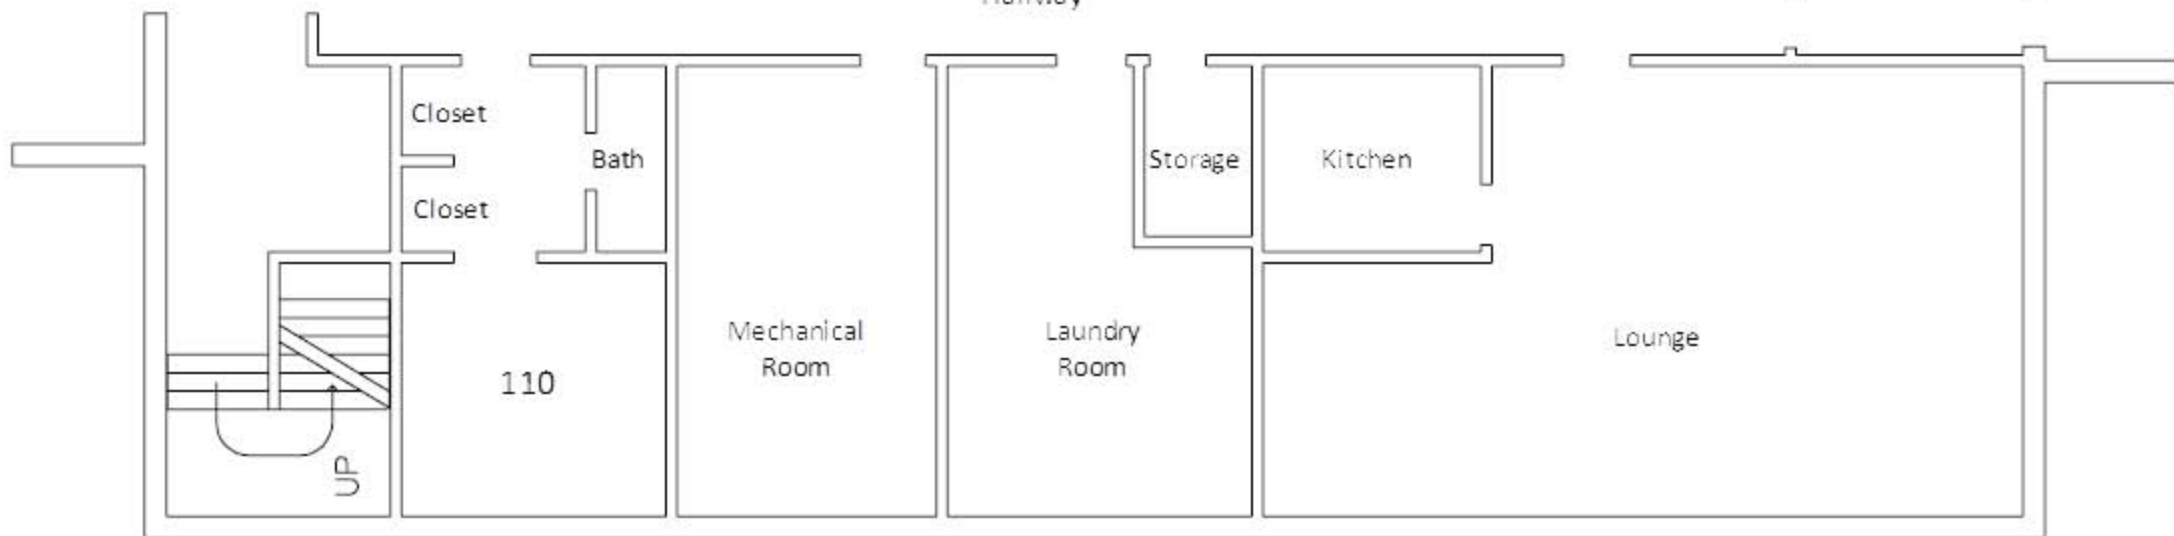

# Cletus Vanderperren Hall- 1st Floor

This side faces Leon Bond Drive.

Hallway

This side faces the Phase 2/3 courtyard .

# Cletus Vanderperren Hall- 2nd Floor

This side faces Leon Bond Drive.

This side faces the Phase 2/3 courtyard .

# Cletus Vanderperren Hall- 3rd Floor

This side faces Leon Bond Drive.

This side faces the Phase 2/3 courtyard .