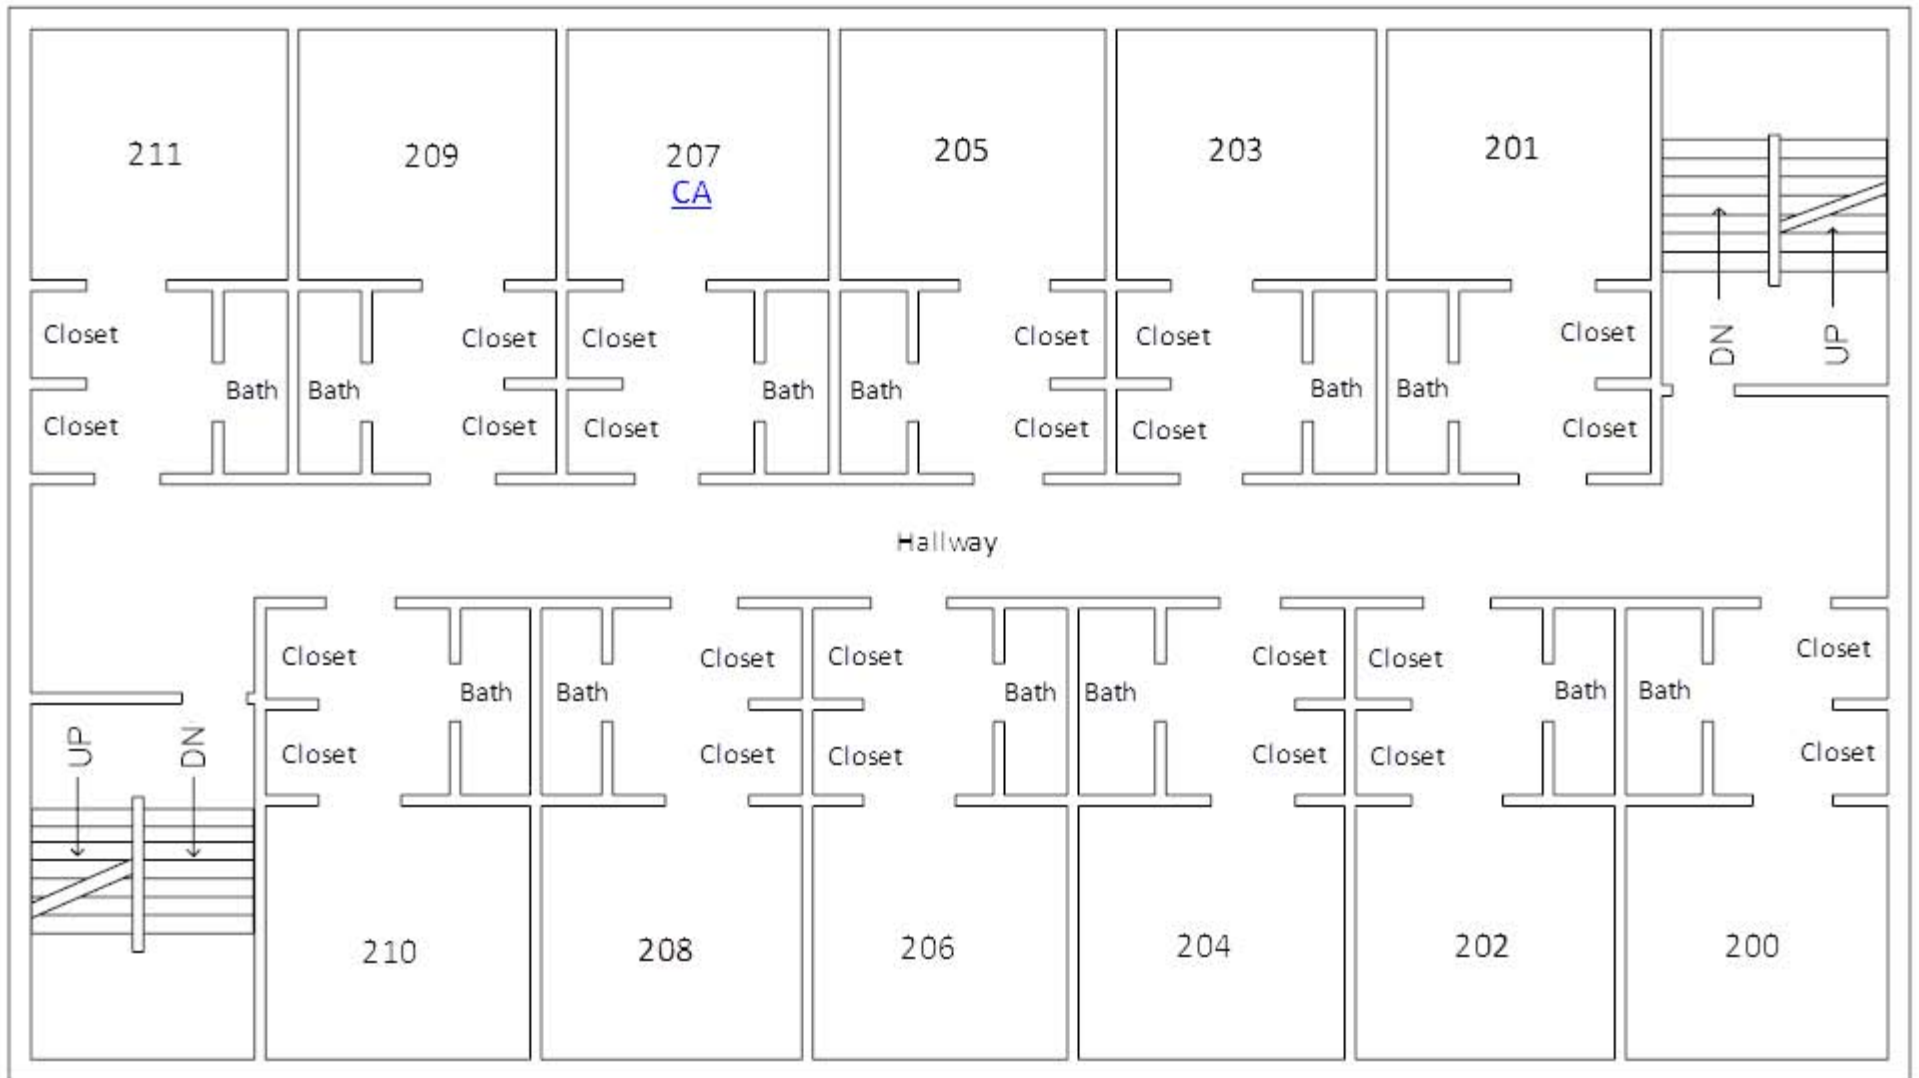

# Cletus Vanderperren Hall- 1st Floor

This side faces Leon Bond Drive.

Hallway

This side faces the Phase 2/3 courtyard .

# Cletus Vanderperren Hall- 2nd Floor

This side faces Leon Bond Drive.

This side faces the Phase 2/3 courtyard .

# Cletus Vanderperren Hall- 3rd Floor

This side faces Leon Bond Drive.

This side faces the Phase 2/3 courtyard .