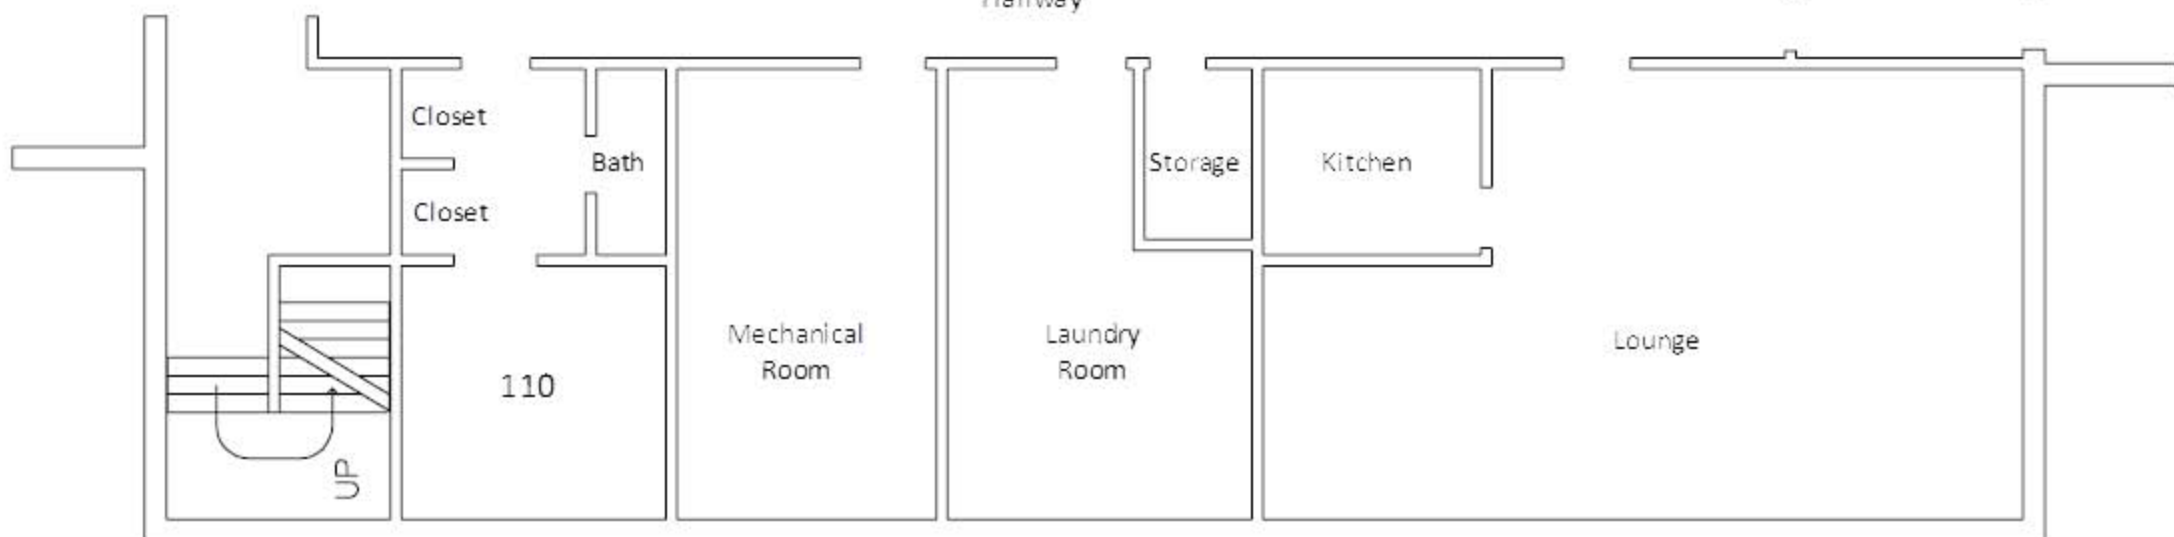

Donald Long Hall- 1st Floor

This side faces Schaefer Court & Walter Way.

Hallway

This side faces the Phase 2/3 courtyard .

Donald Long Hall- 2nd Floor

This side faces Schaefer Court & Walter Way.

This side faces the Phase 2/3 courtyard .

Donald Long Hall- 3rd Floor

This side faces Schaefer Court & Walter Way.

This side faces the Phase 2/3 courtyard .