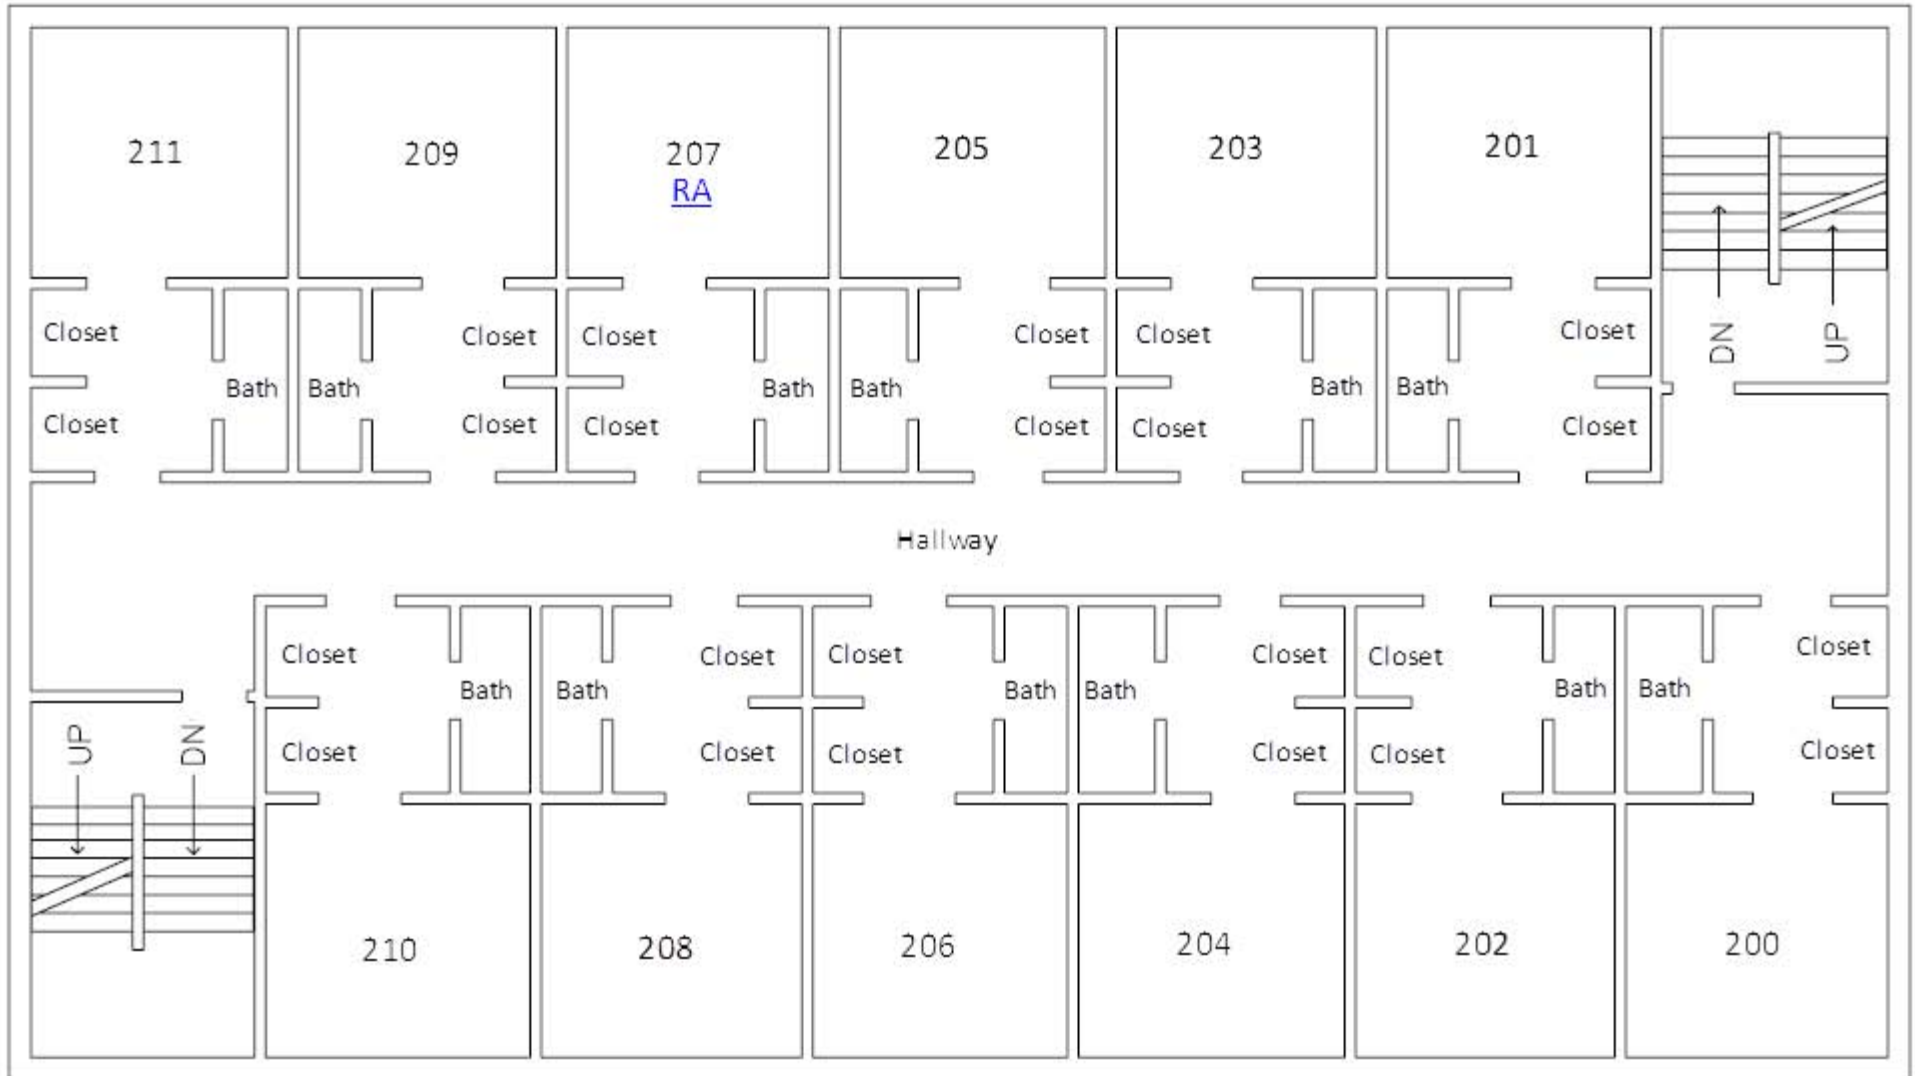

Donald Long Hall- 1st Floor

This side faces Schaefer Court & Walter Way.

Hallway

This side faces the Phase 2/3 courtyard .

Donald Long Hall- 2nd Floor

This side faces Schaefer Court & Walter Way.

This side faces the Phase 2/3 courtyard .

Donald Long Hall- 3rd Floor

This side faces Schaefer Court & Walter Way.

This side faces the Phase 2/3 courtyard .