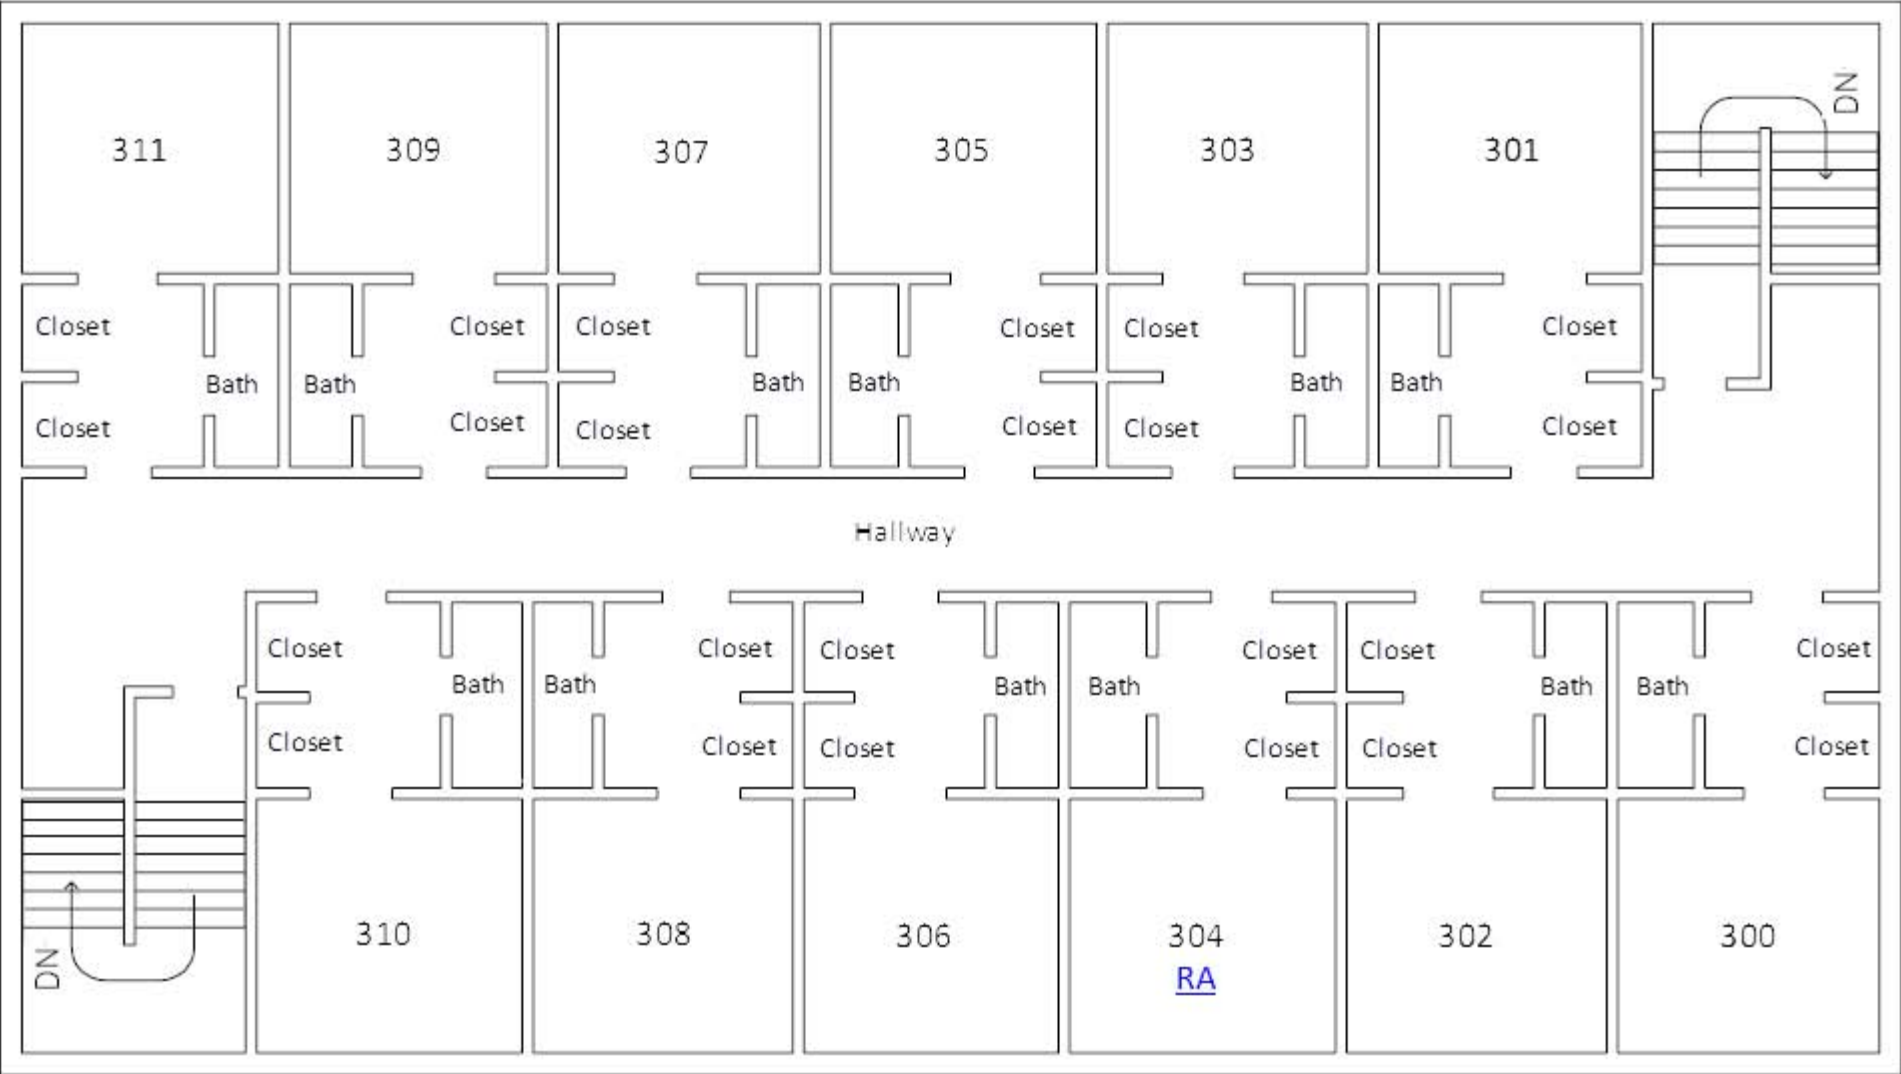

Donald Long Hall- 1st Floor

This side faces Schaefer Court & Walter Way.

Hallway

This side faces the Phase 2/3 courtyard .

Donald Long Hall- 2nd Floor

This side faces Schaefer Court & Walter Way.

This side faces the Phase 2/3 courtyard .

Donald Long Hall- 3rd Floor

This side faces Schaefer Court & Walter Way.

This side faces the Phase 2/3 courtyard .