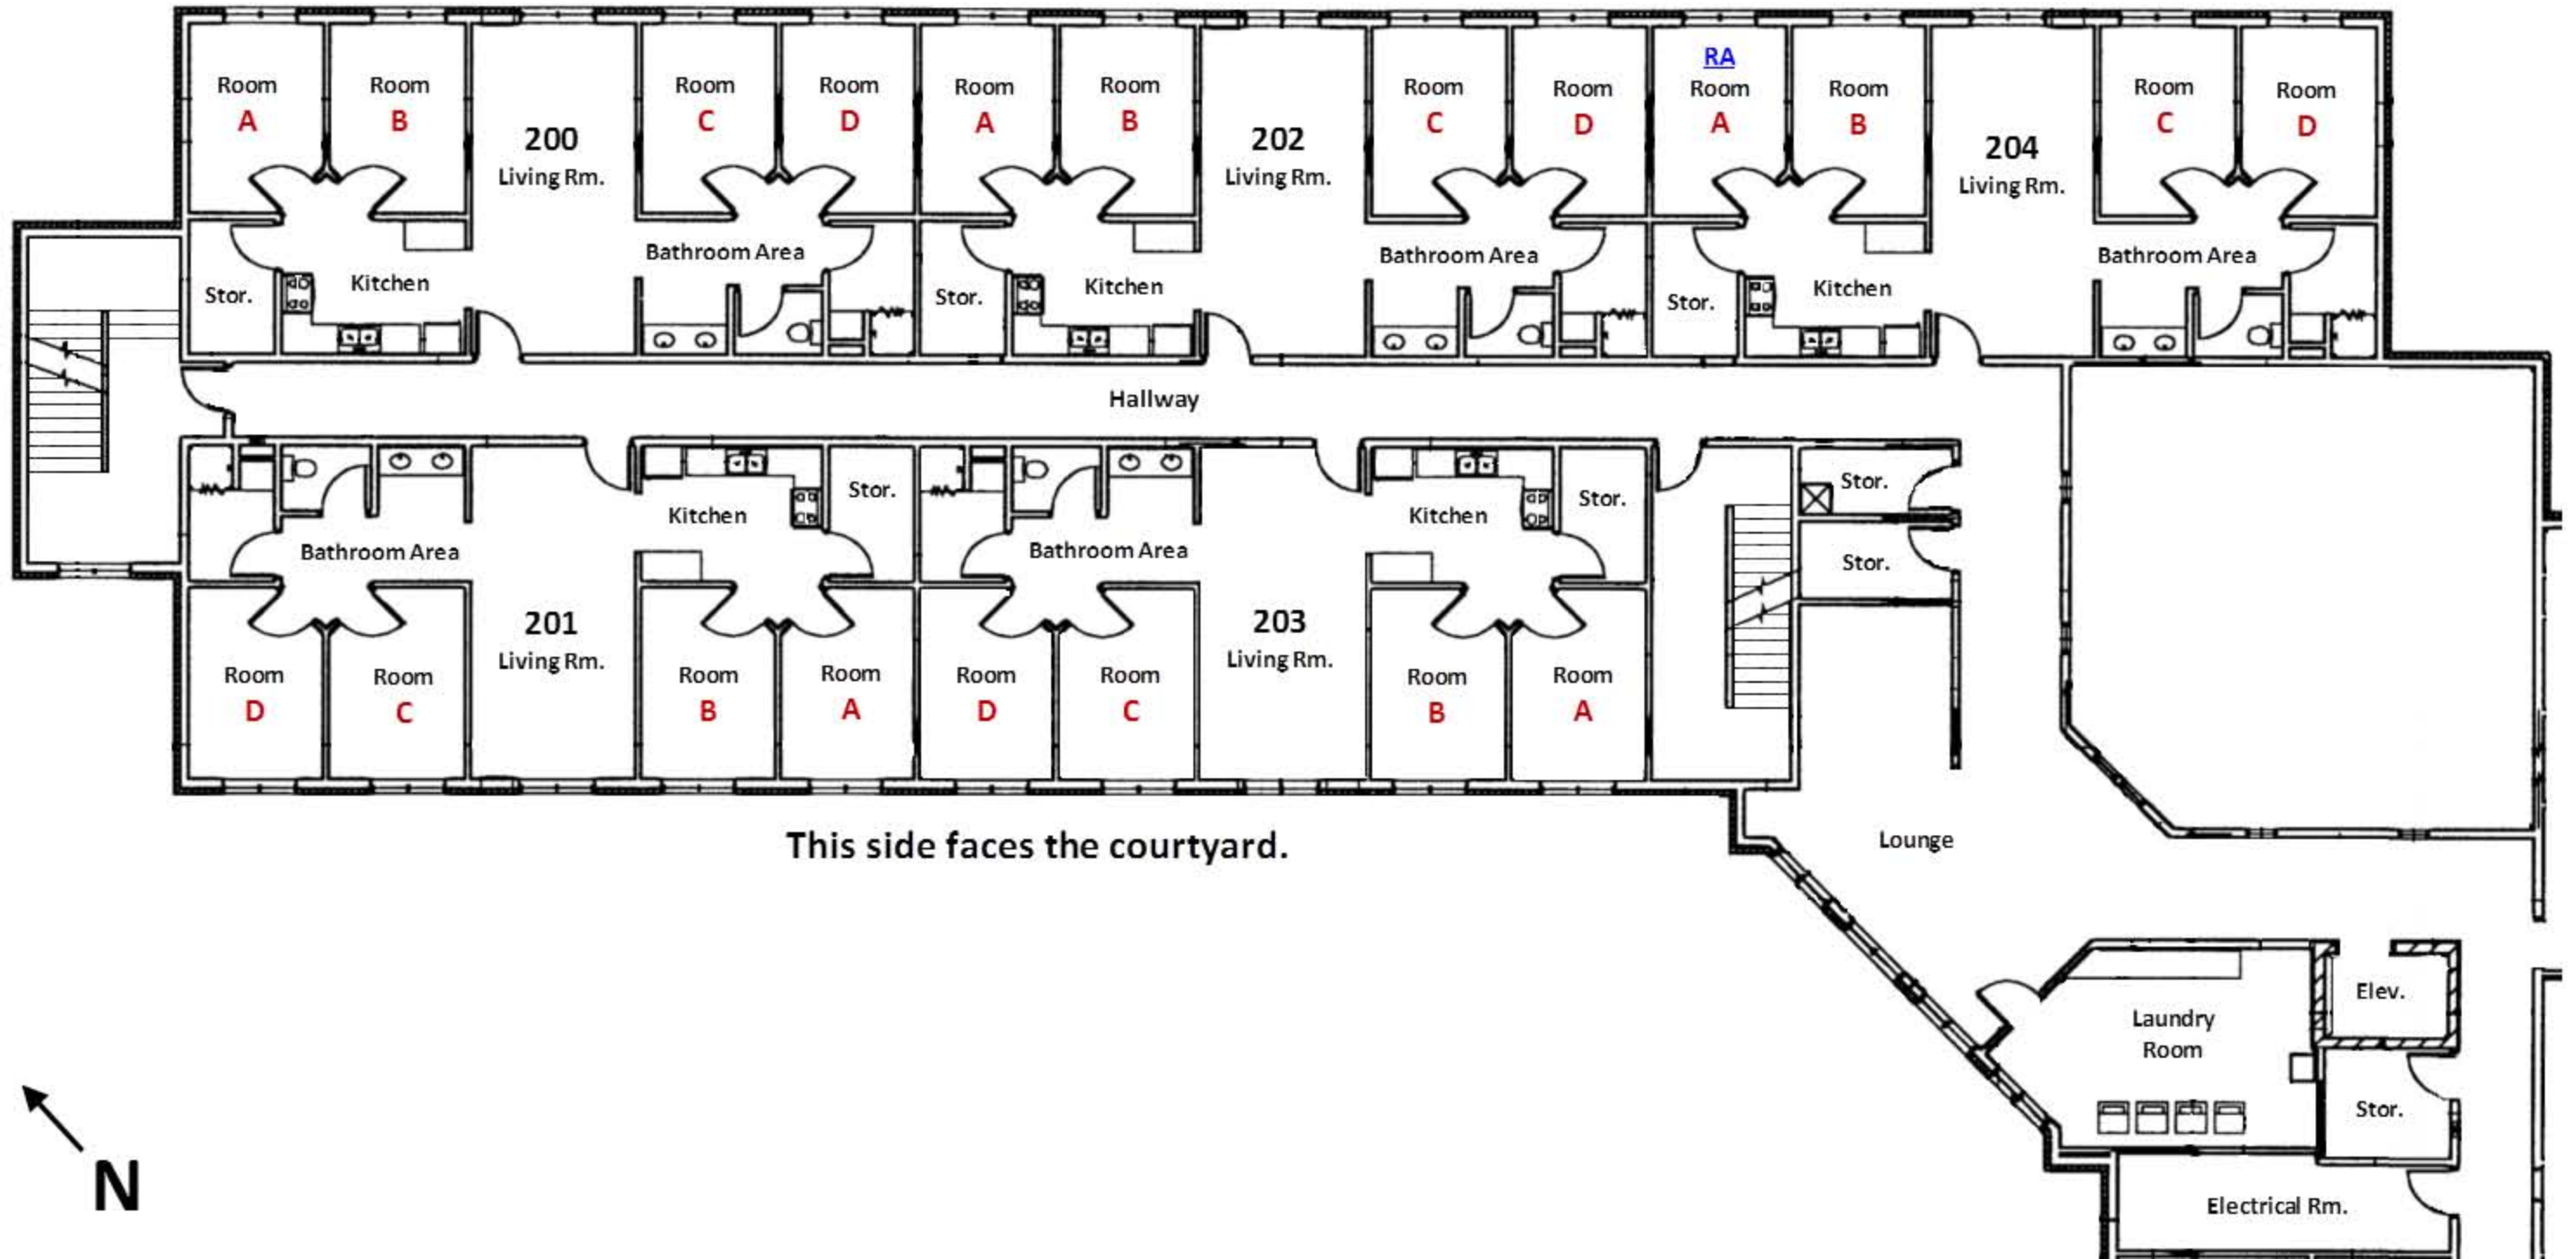

Ed Thompson Hall- 1st Floor (100-104)

This side faces Apartment 3312.

This side faces the courtyard.

N

Ed Thompson Hall- 1st Floor (106-110)

This side faces the path to the Union.

This side faces the courtyard.

Ed Thompson Hall- 2nd Floor (200-204)

This side faces Apartment 3312.

This side faces the courtyard.

N

Ed Thompson Hall- 2nd Floor (206-210)

This side faces the path to the Union.

This side faces the courtyard.

Ed Thompson Hall- 3rd Floor (300-305)

This side faces Apartment 3312.

Ed Thompson Hall- 3rd Floor (305-310)

This side faces the path to the Union.

This side faces the courtyard.