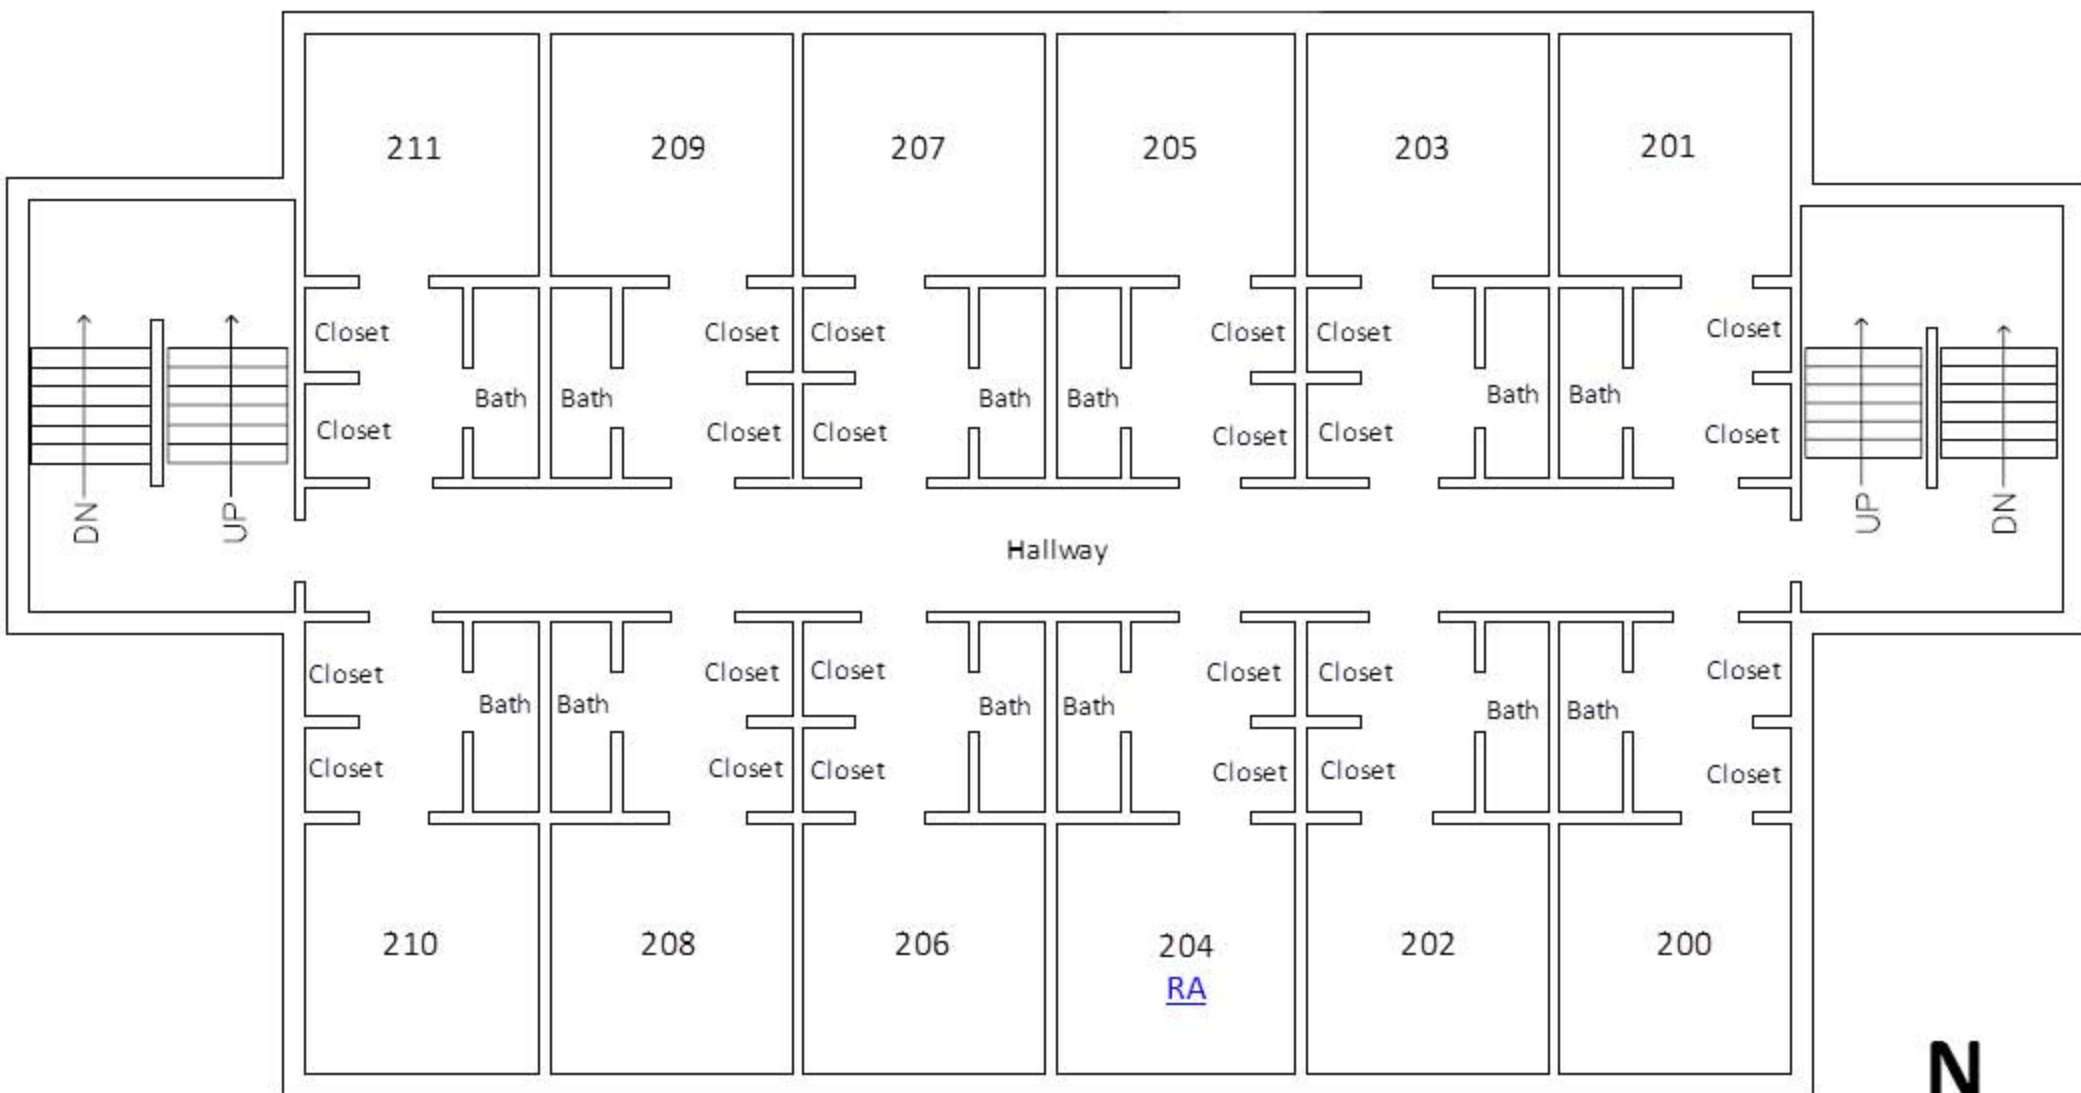

Josephine Lenfestey Hall- 1st Floor

This side faces the Main Housing Lot.

Note: You must go downstairs to reach the 1st Floor.

Note: You must go downstairs to reach the 1st Floor.

This side faces Walter Way.

Josephine Lenfestey Hall- 2nd Floor

This side faces the Main Housing Lot.

This side faces Walter Way.

Josephine Lenfestey Hall- 3rd Floor

This side faces the Main Housing Lot.

This side faces Walter Way.