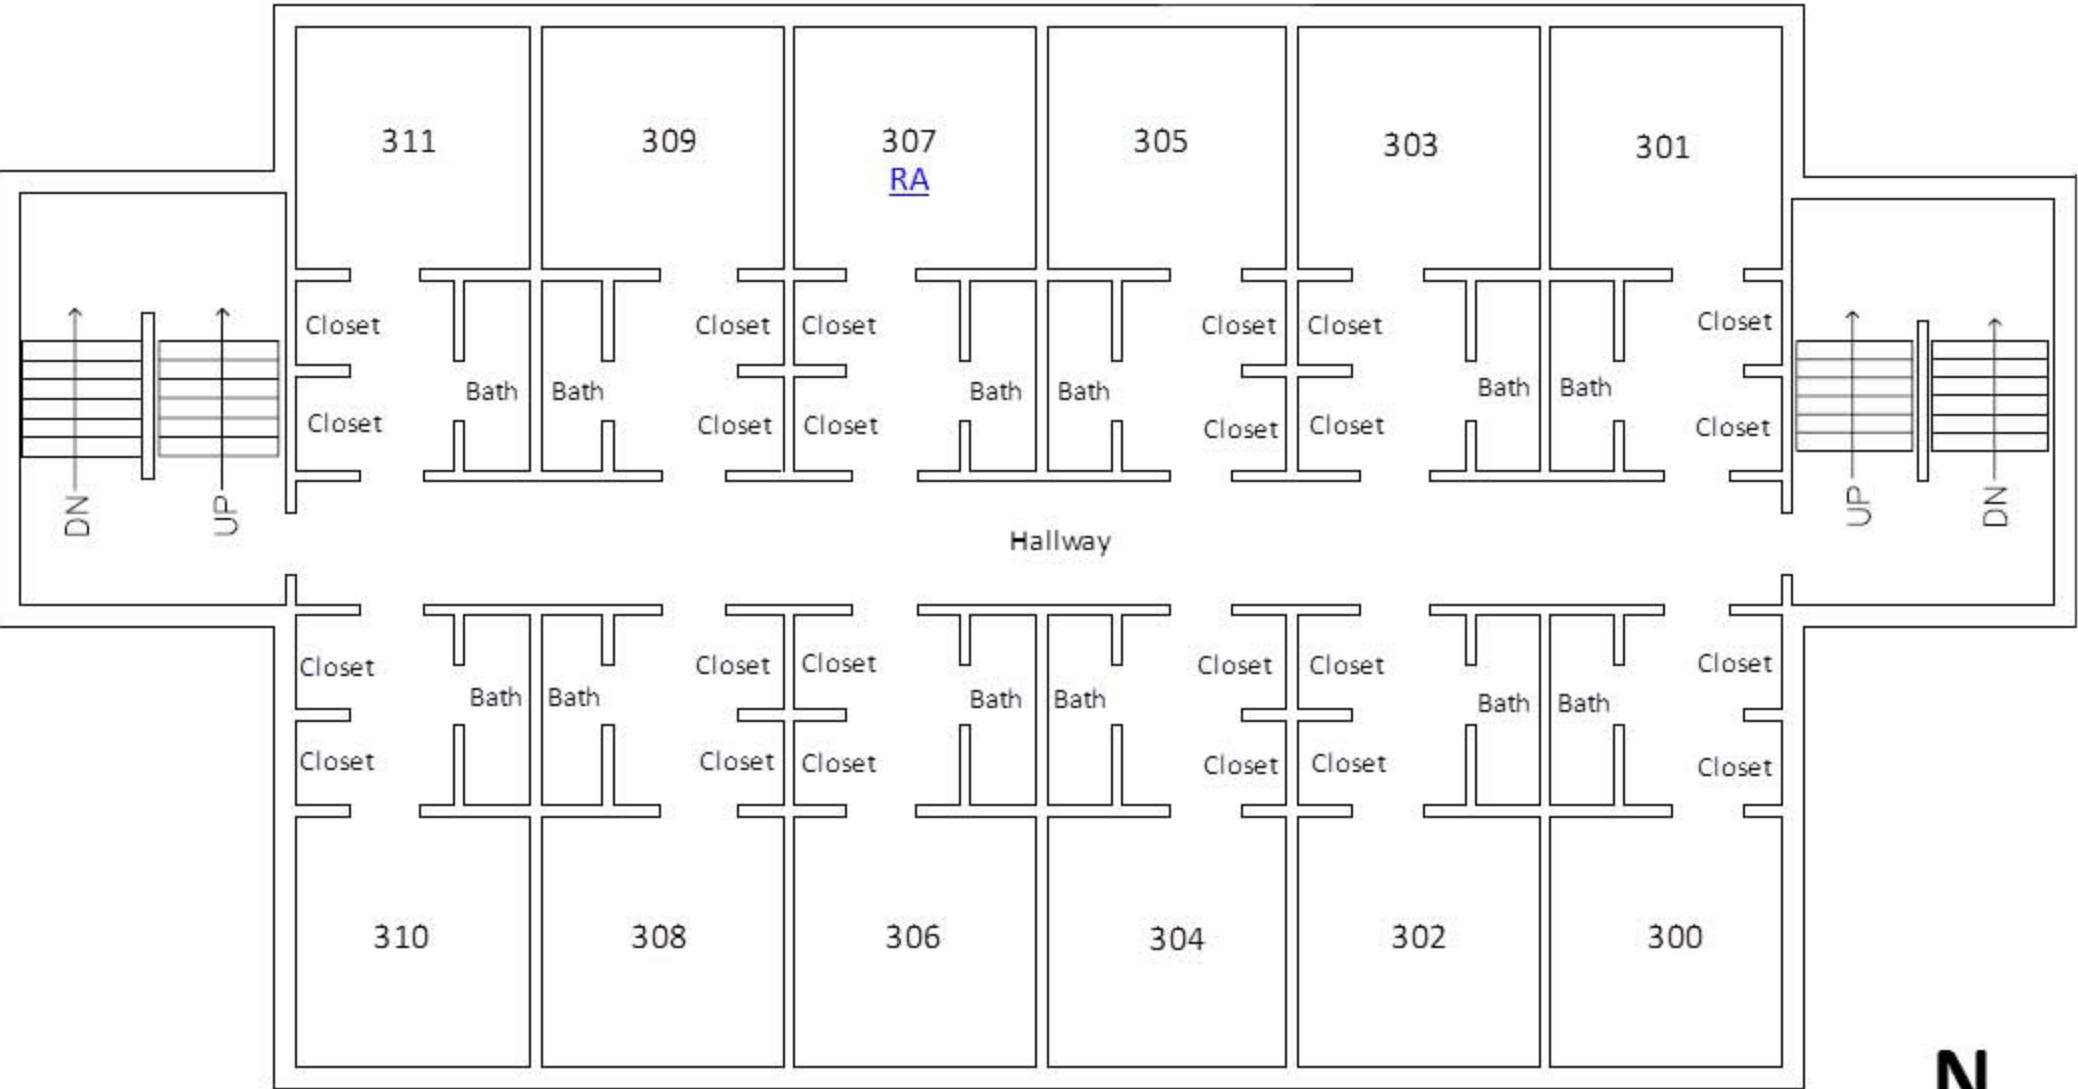

Josephine Lenfestey Hall- 1st Floor

This side faces the Main Housing Lot.

Note: You must go downstairs to reach the 1st Floor.

Note: You must go downstairs to reach the 1st Floor.

This side faces Walter Way.

Josephine Lenfestey Hall- 2nd Floor

This side faces the Main Housing Lot.

This side faces Walter Way.

Josephine Lenfestey Hall- 3rd Floor

This side faces the Main Housing Lot.

This side faces Walter Way.