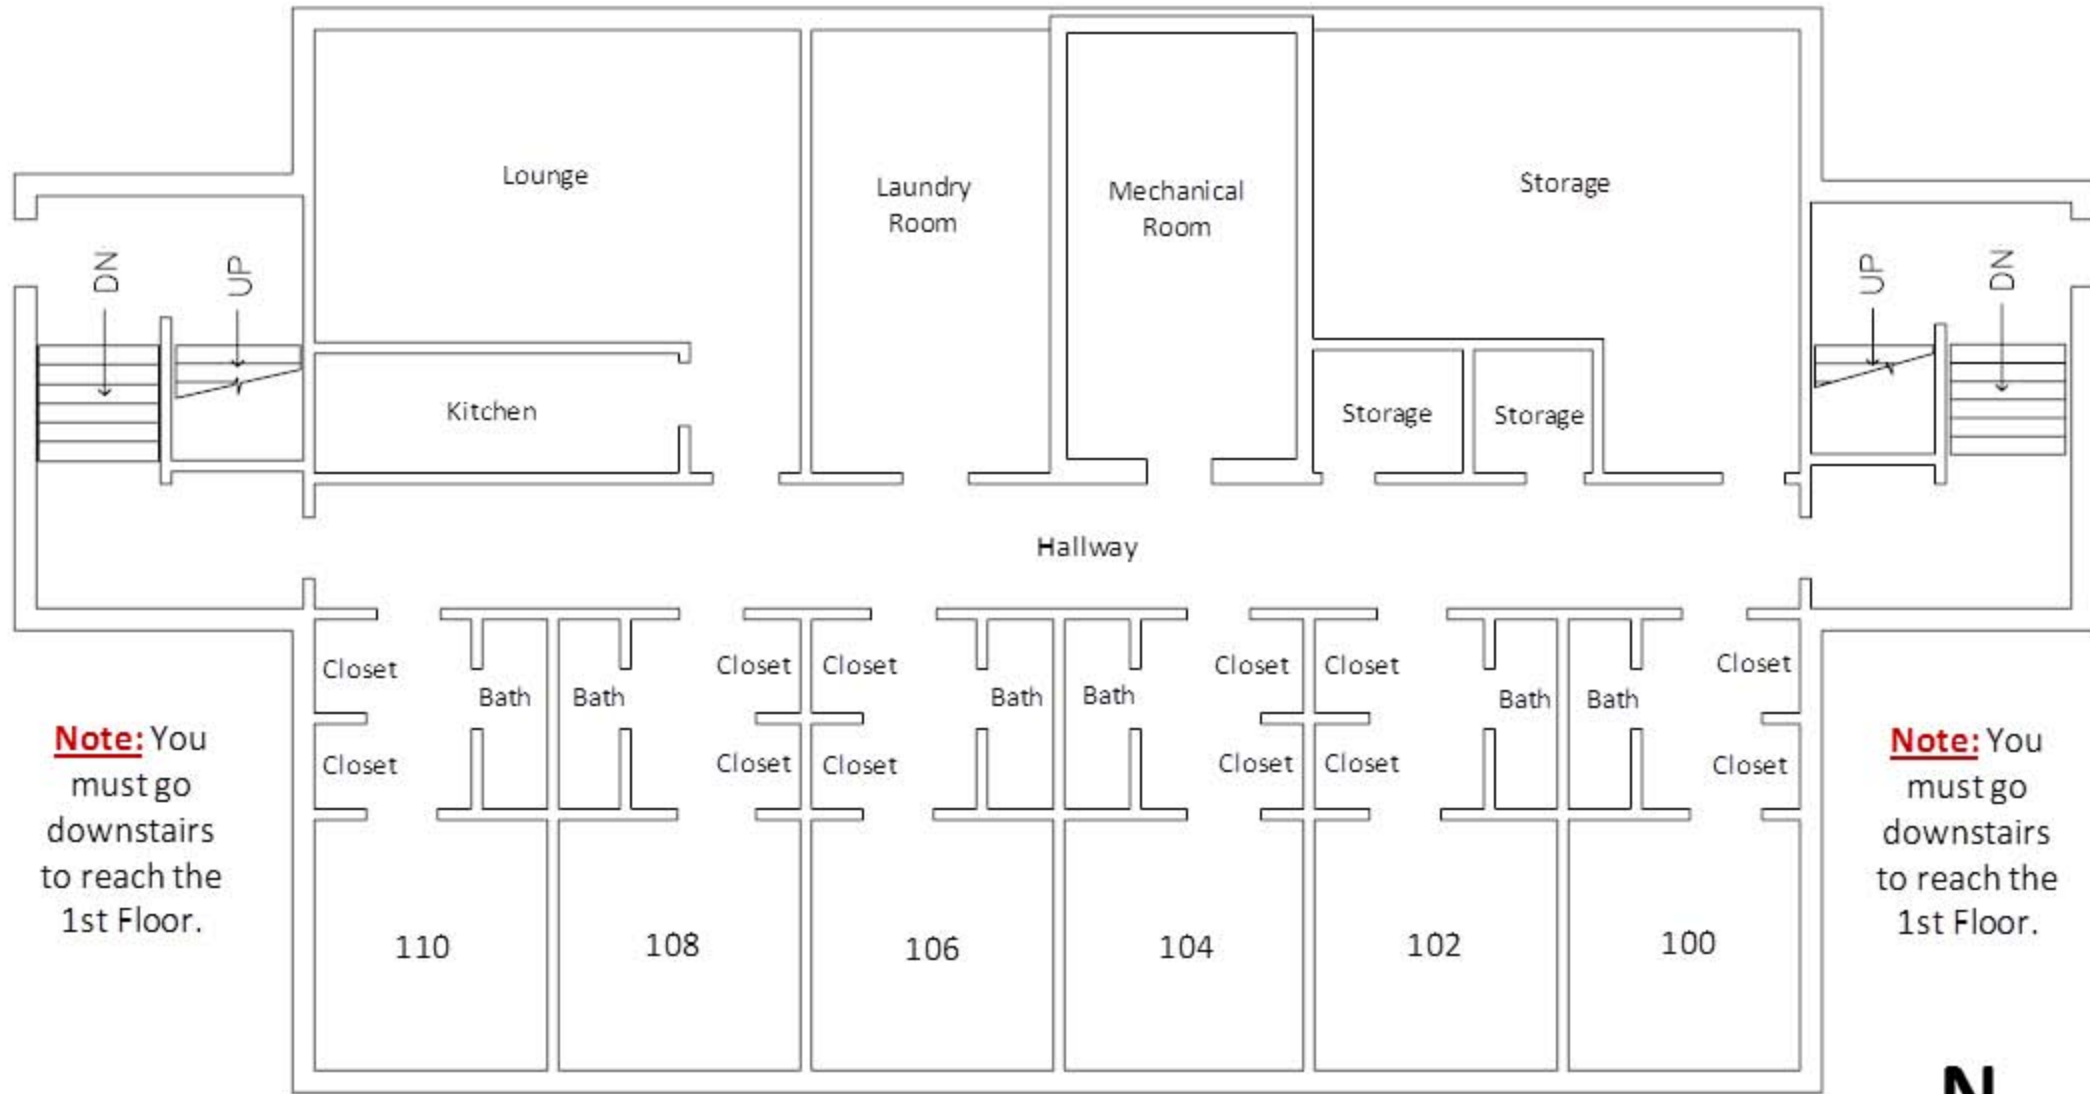

Josephine Lenfestey Hall- 1st Floor

This side faces the Main Housing Lot.

Note: You must go downstairs to reach the 1st Floor.

Note: You must go downstairs to reach the 1st Floor.

This side faces Walter Way.

Josephine Lenfestey Hall- 2nd Floor

This side faces the Main Housing Lot.

This side faces Walter Way.

Josephine Lenfestey Hall- 3rd Floor

This side faces the Main Housing Lot.

This side faces Walter Way.