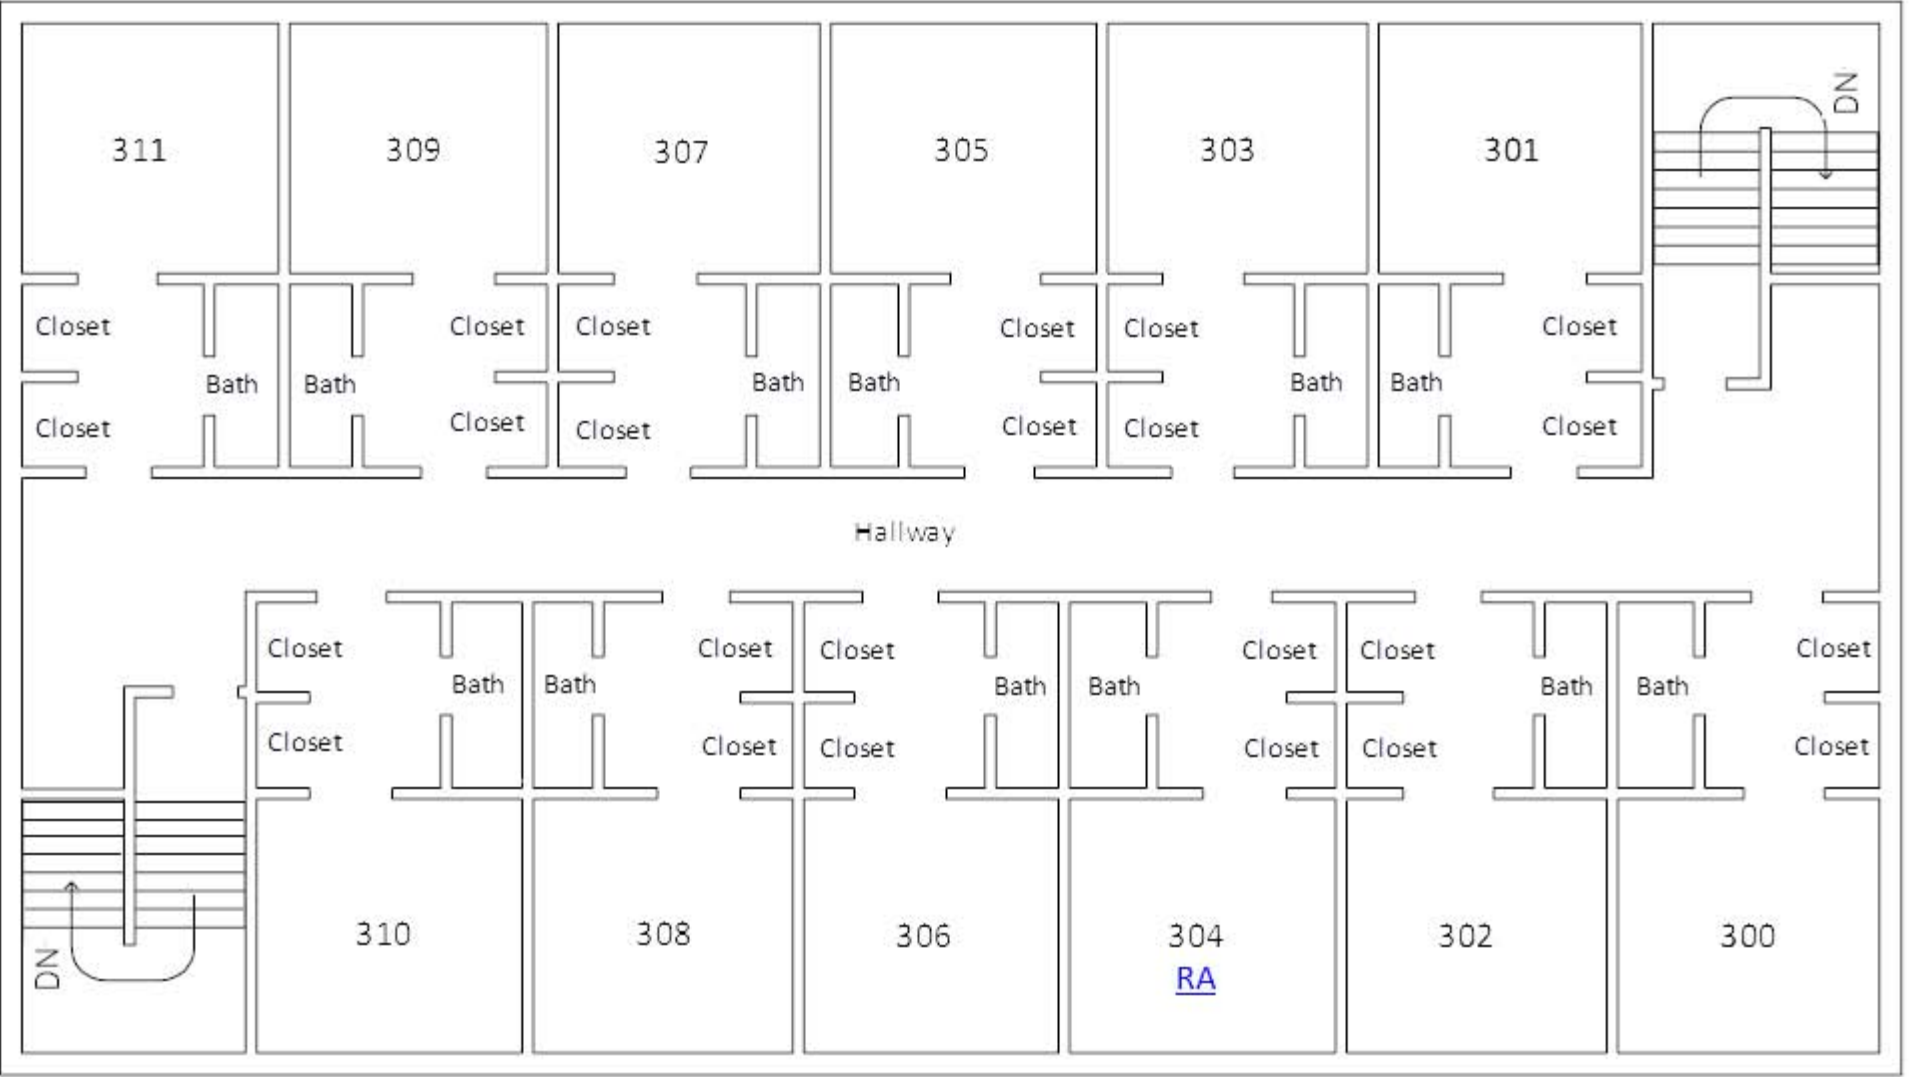

James Temp Hall- 1st Floor

This side faces the East Housing Lot.

This side faces the Phase 2/3 courtyard .

James Temp Hall- 2nd Floor

This side faces the East Housing Lot.

This side faces the Phase 2/3 courtyard .

James Temp Hall- 3rd Floor

This side faces the East Housing Lot.

This side faces the Phase 2/3 courtyard .