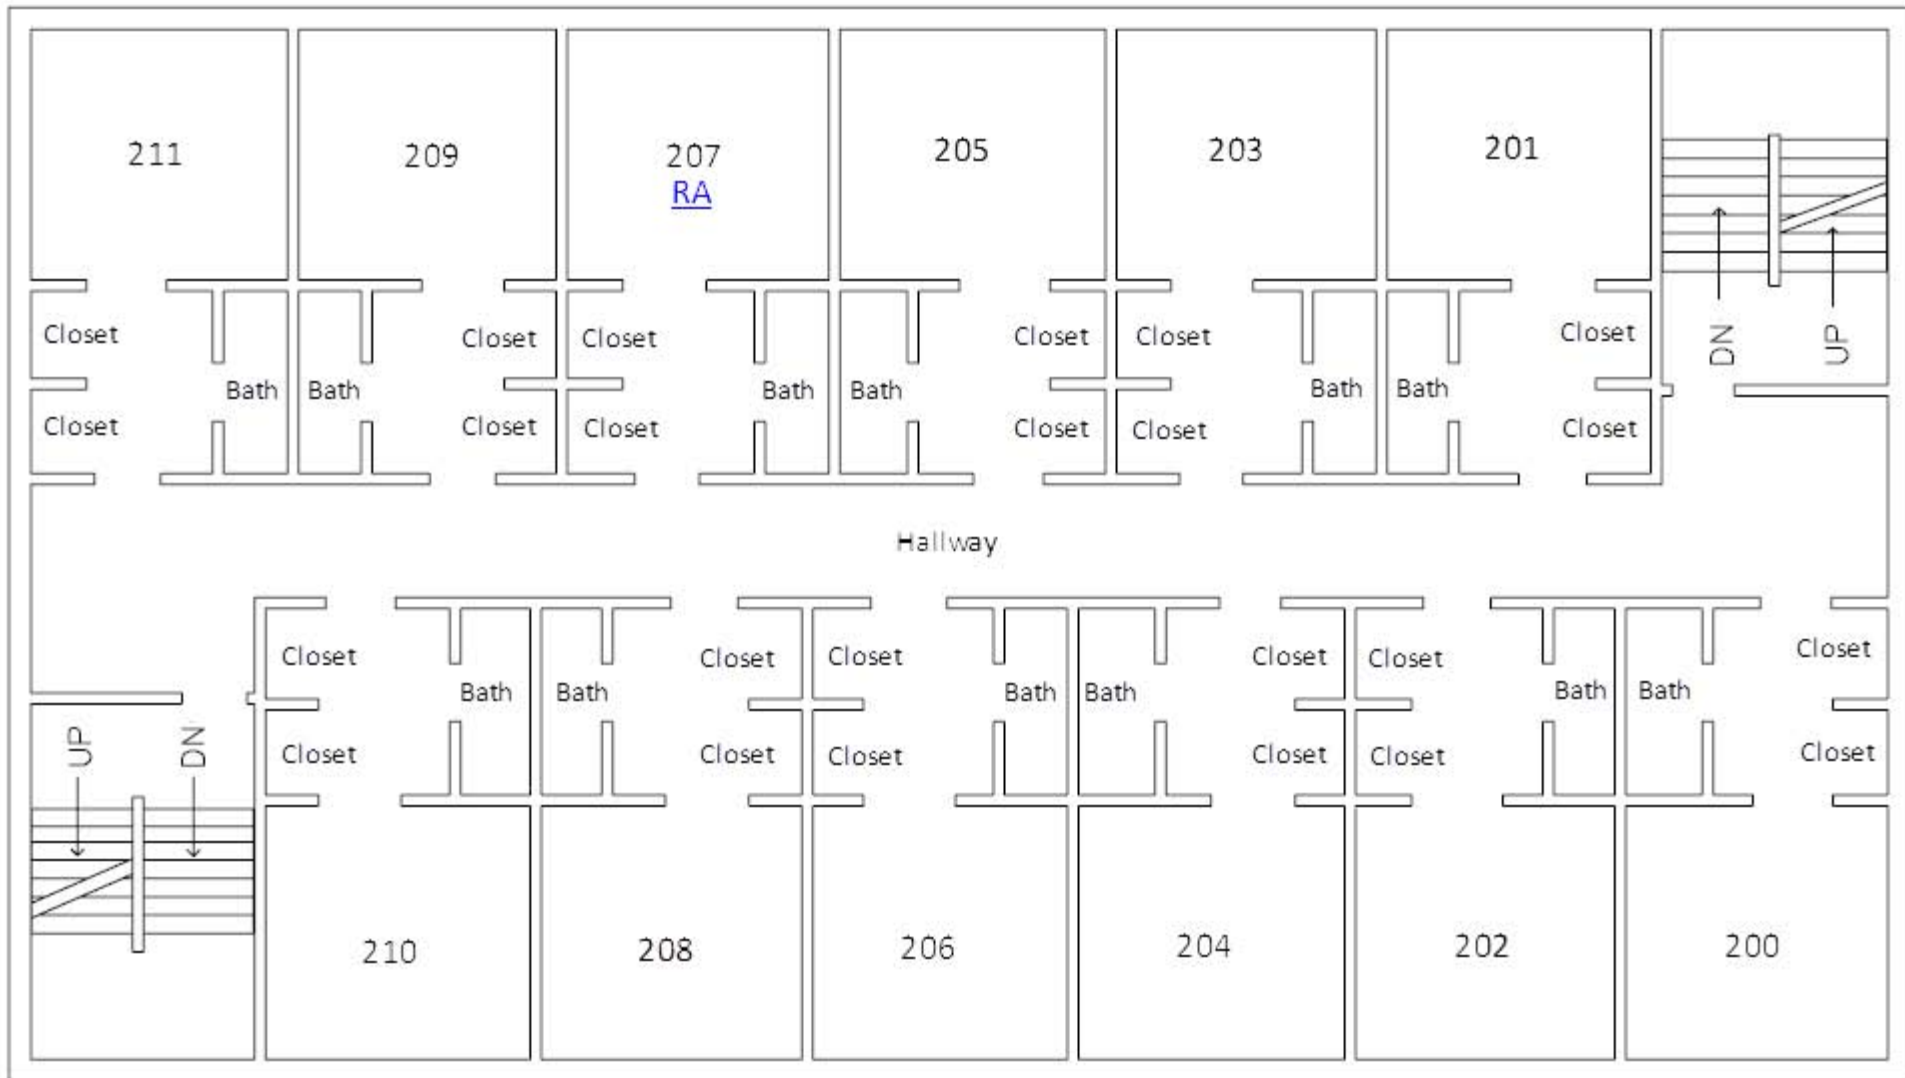

James Temp Hall- 1st Floor

This side faces the East Housing Lot.

This side faces the Phase 2/3 courtyard .

James Temp Hall- 2nd Floor

This side faces the East Housing Lot.

This side faces the Phase 2/3 courtyard .

James Temp Hall- 3rd Floor

This side faces the East Housing Lot.

This side faces the Phase 2/3 courtyard .