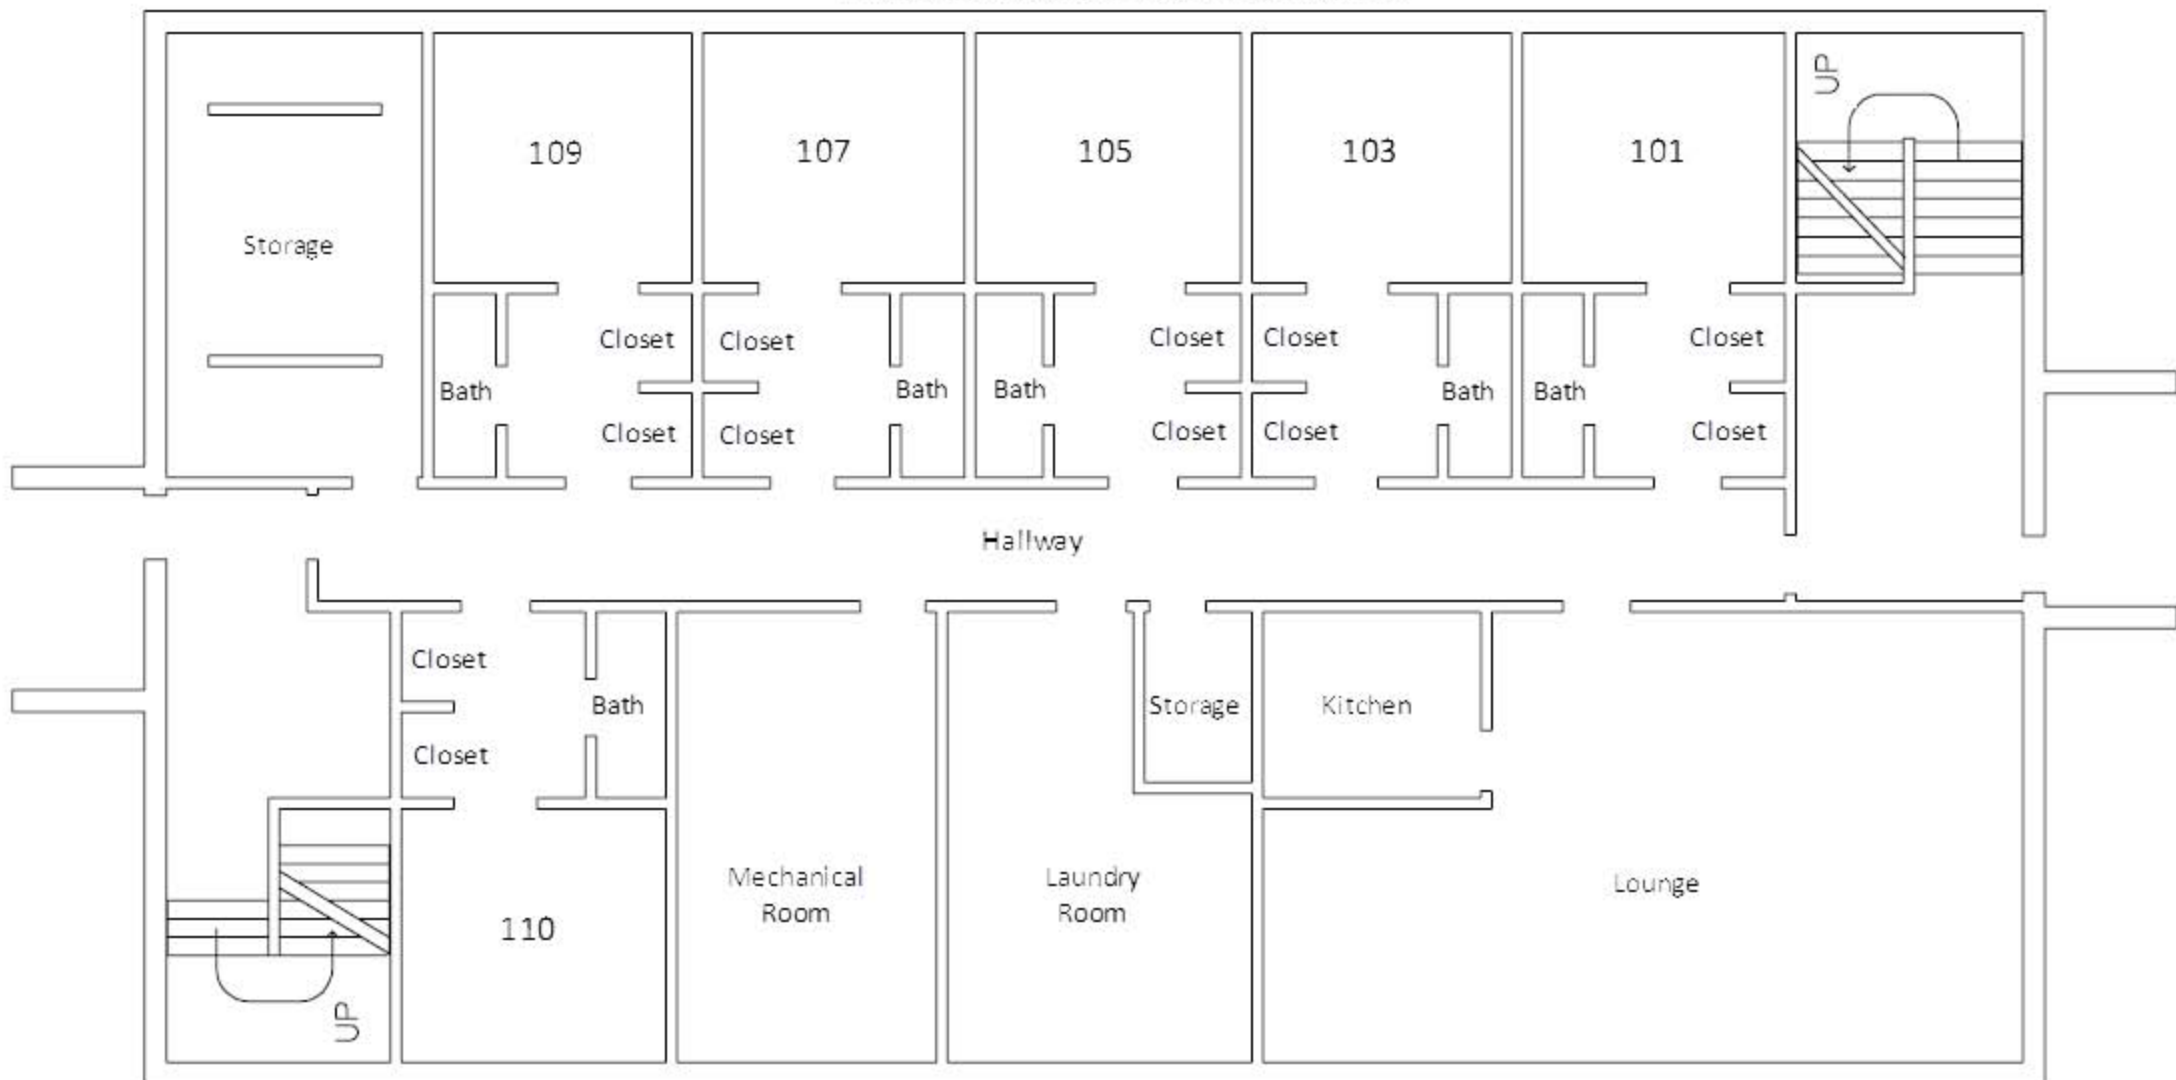

James Temp Hall- 1st Floor

This side faces the East Housing Lot.

This side faces the Phase 2/3 courtyard .

James Temp Hall- 2nd Floor

This side faces the East Housing Lot.

This side faces the Phase 2/3 courtyard .

James Temp Hall- 3rd Floor

This side faces the East Housing Lot.

This side faces the Phase 2/3 courtyard .