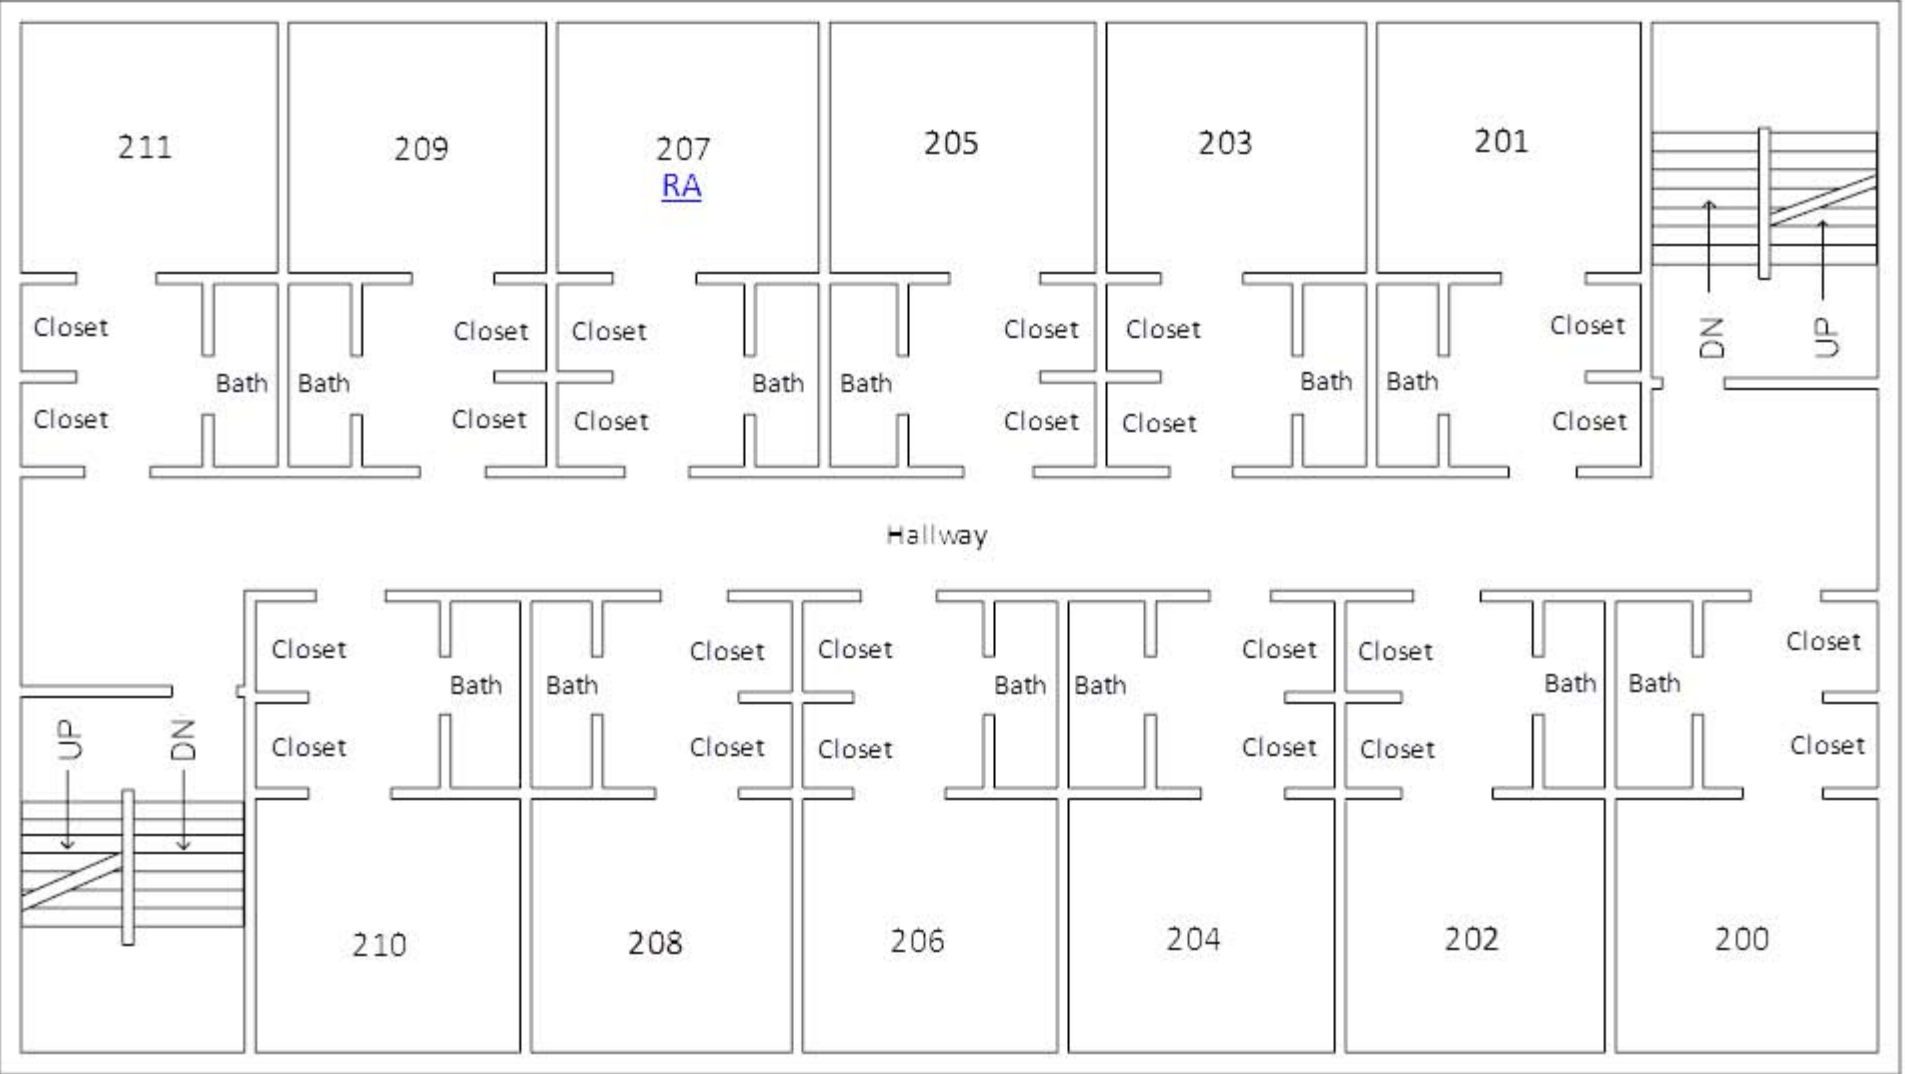

Robert Warren Hall- 1st Floor

This side faces Leon Bond Drive.

Hallway

This side faces the Phase 2/3 courtyard .

Robert Warren Hall- 2nd Floor

This side faces Leon Bond Drive.

This side faces the Phase 2/3 courtyard .

Robert Warren Hall- 3rd Floor

This side faces Leon Bond Drive.

This side faces the Phase 2/3 courtyard .