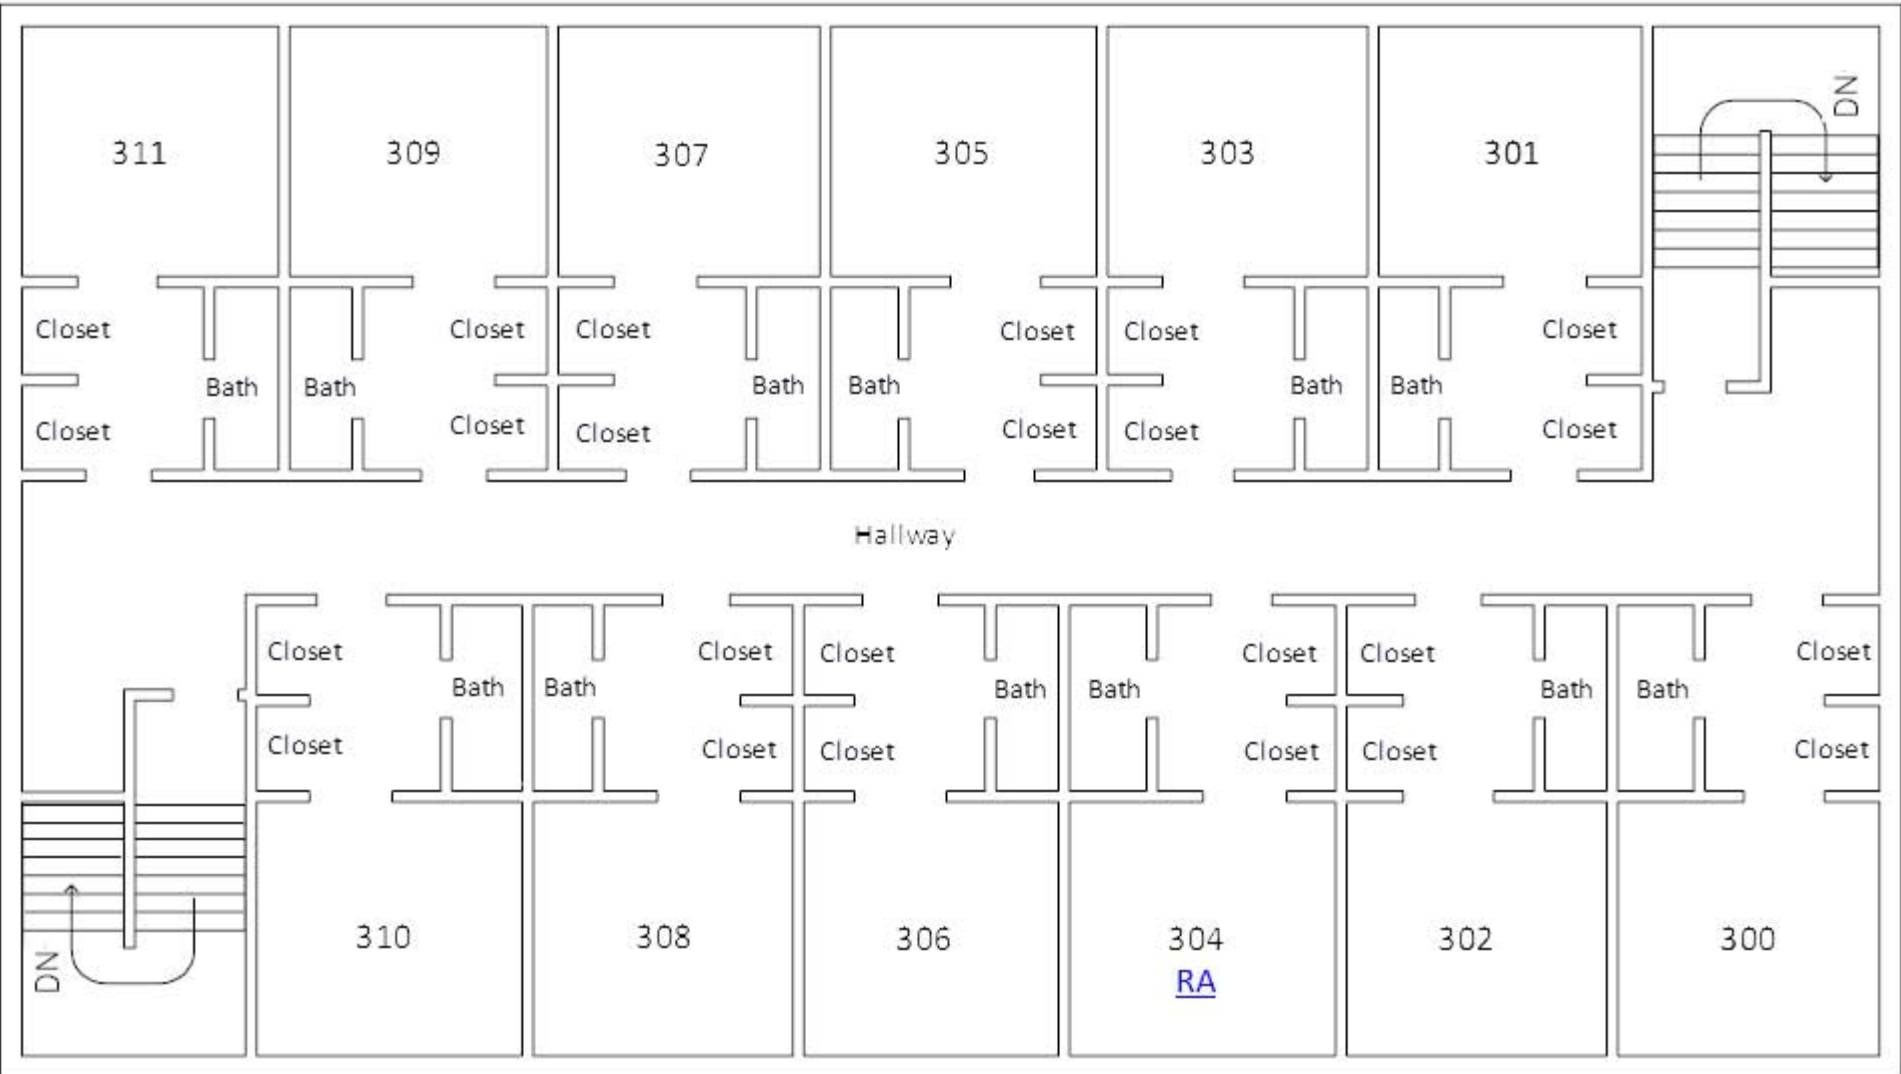

Robert Warren Hall- 1st Floor

This side faces Leon Bond Drive.

Hallway

This side faces the Phase 2/3 courtyard .

Robert Warren Hall- 2nd Floor

This side faces Leon Bond Drive.

This side faces the Phase 2/3 courtyard .

Robert Warren Hall- 3rd Floor

This side faces Leon Bond Drive.

This side faces the Phase 2/3 courtyard .