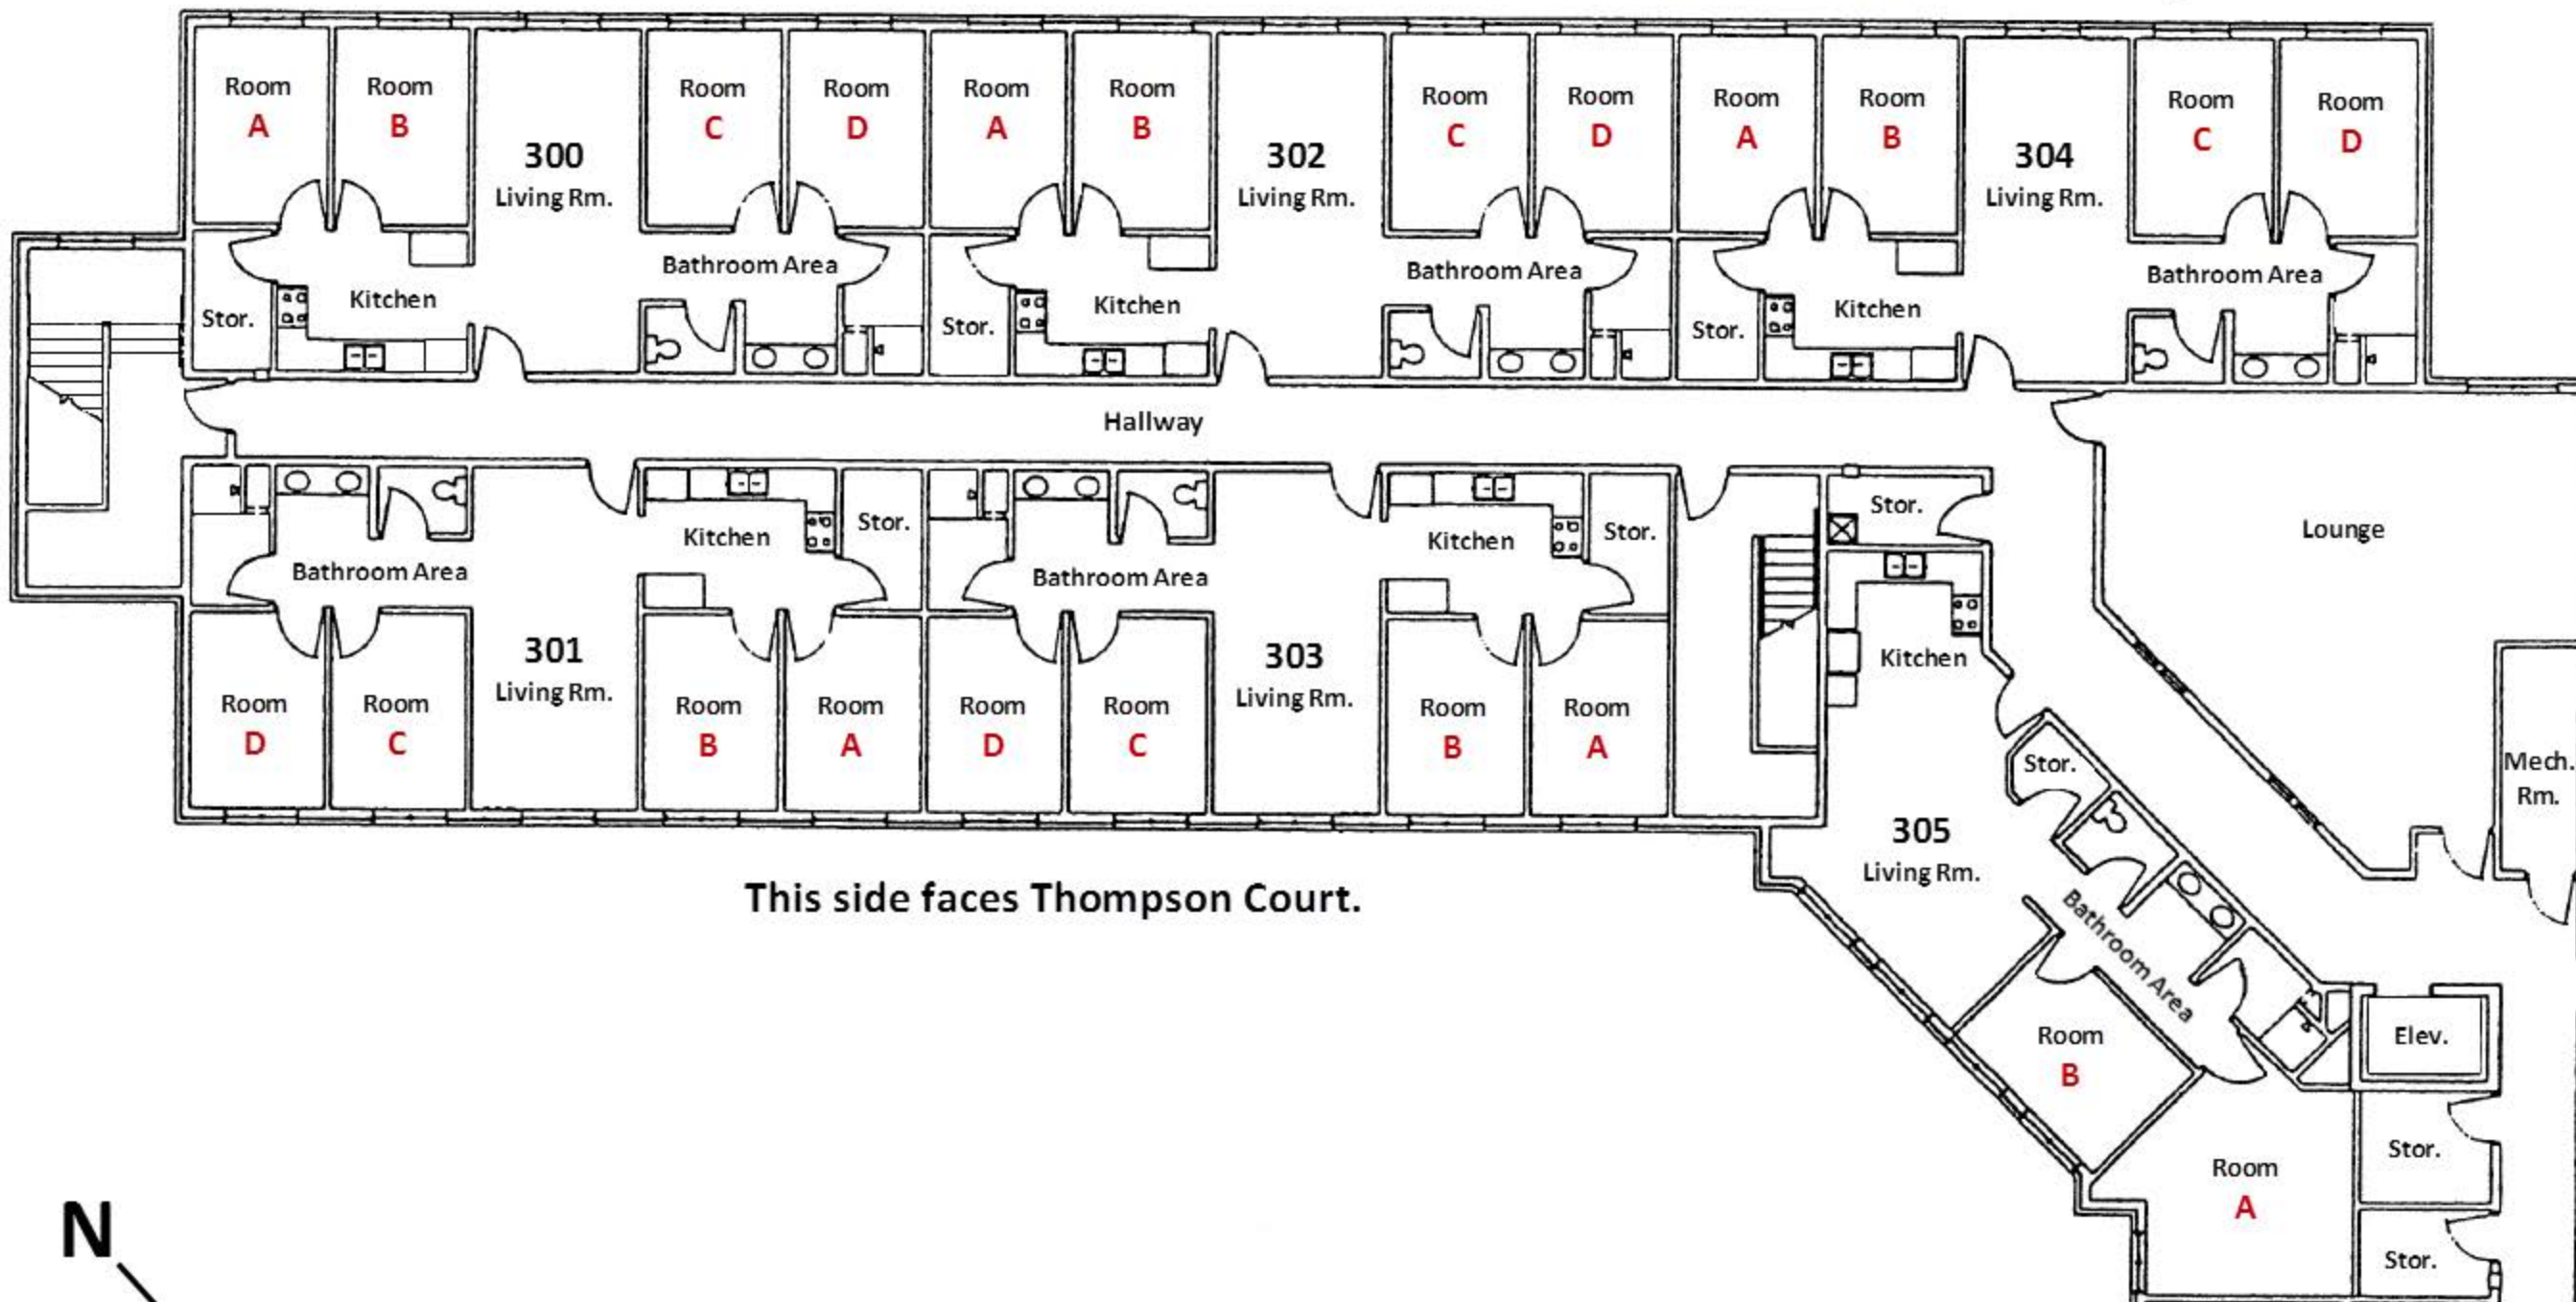

Tom Haevers Hall- 1st Floor (100-104)

This side faces the Studio Arts Parking Lot.

Tom Haevers Hall- 1st Floor (106-110)

This side faces the Shorewood Golf Course.

This side faces Thompson Court.

Tom Haevers Hall- 2nd Floor (200-204)

This side faces the Studio Arts Parking Lot.

This side faces Thompson Court.

Tom Haevers Hall- 2nd Floor (206-210)

This side faces the Shorewood Golf Course.

This side faces Thompson Court.

Tom Haevers Hall- 3rd Floor (300-305)

This side faces the Studio Arts Parking Lot.

This side faces Thompson Court.

Tom Haevers Hall- 3rd Floor (305-310)

This side faces the Shorewood Golf Course.

This side faces Thompson Court.