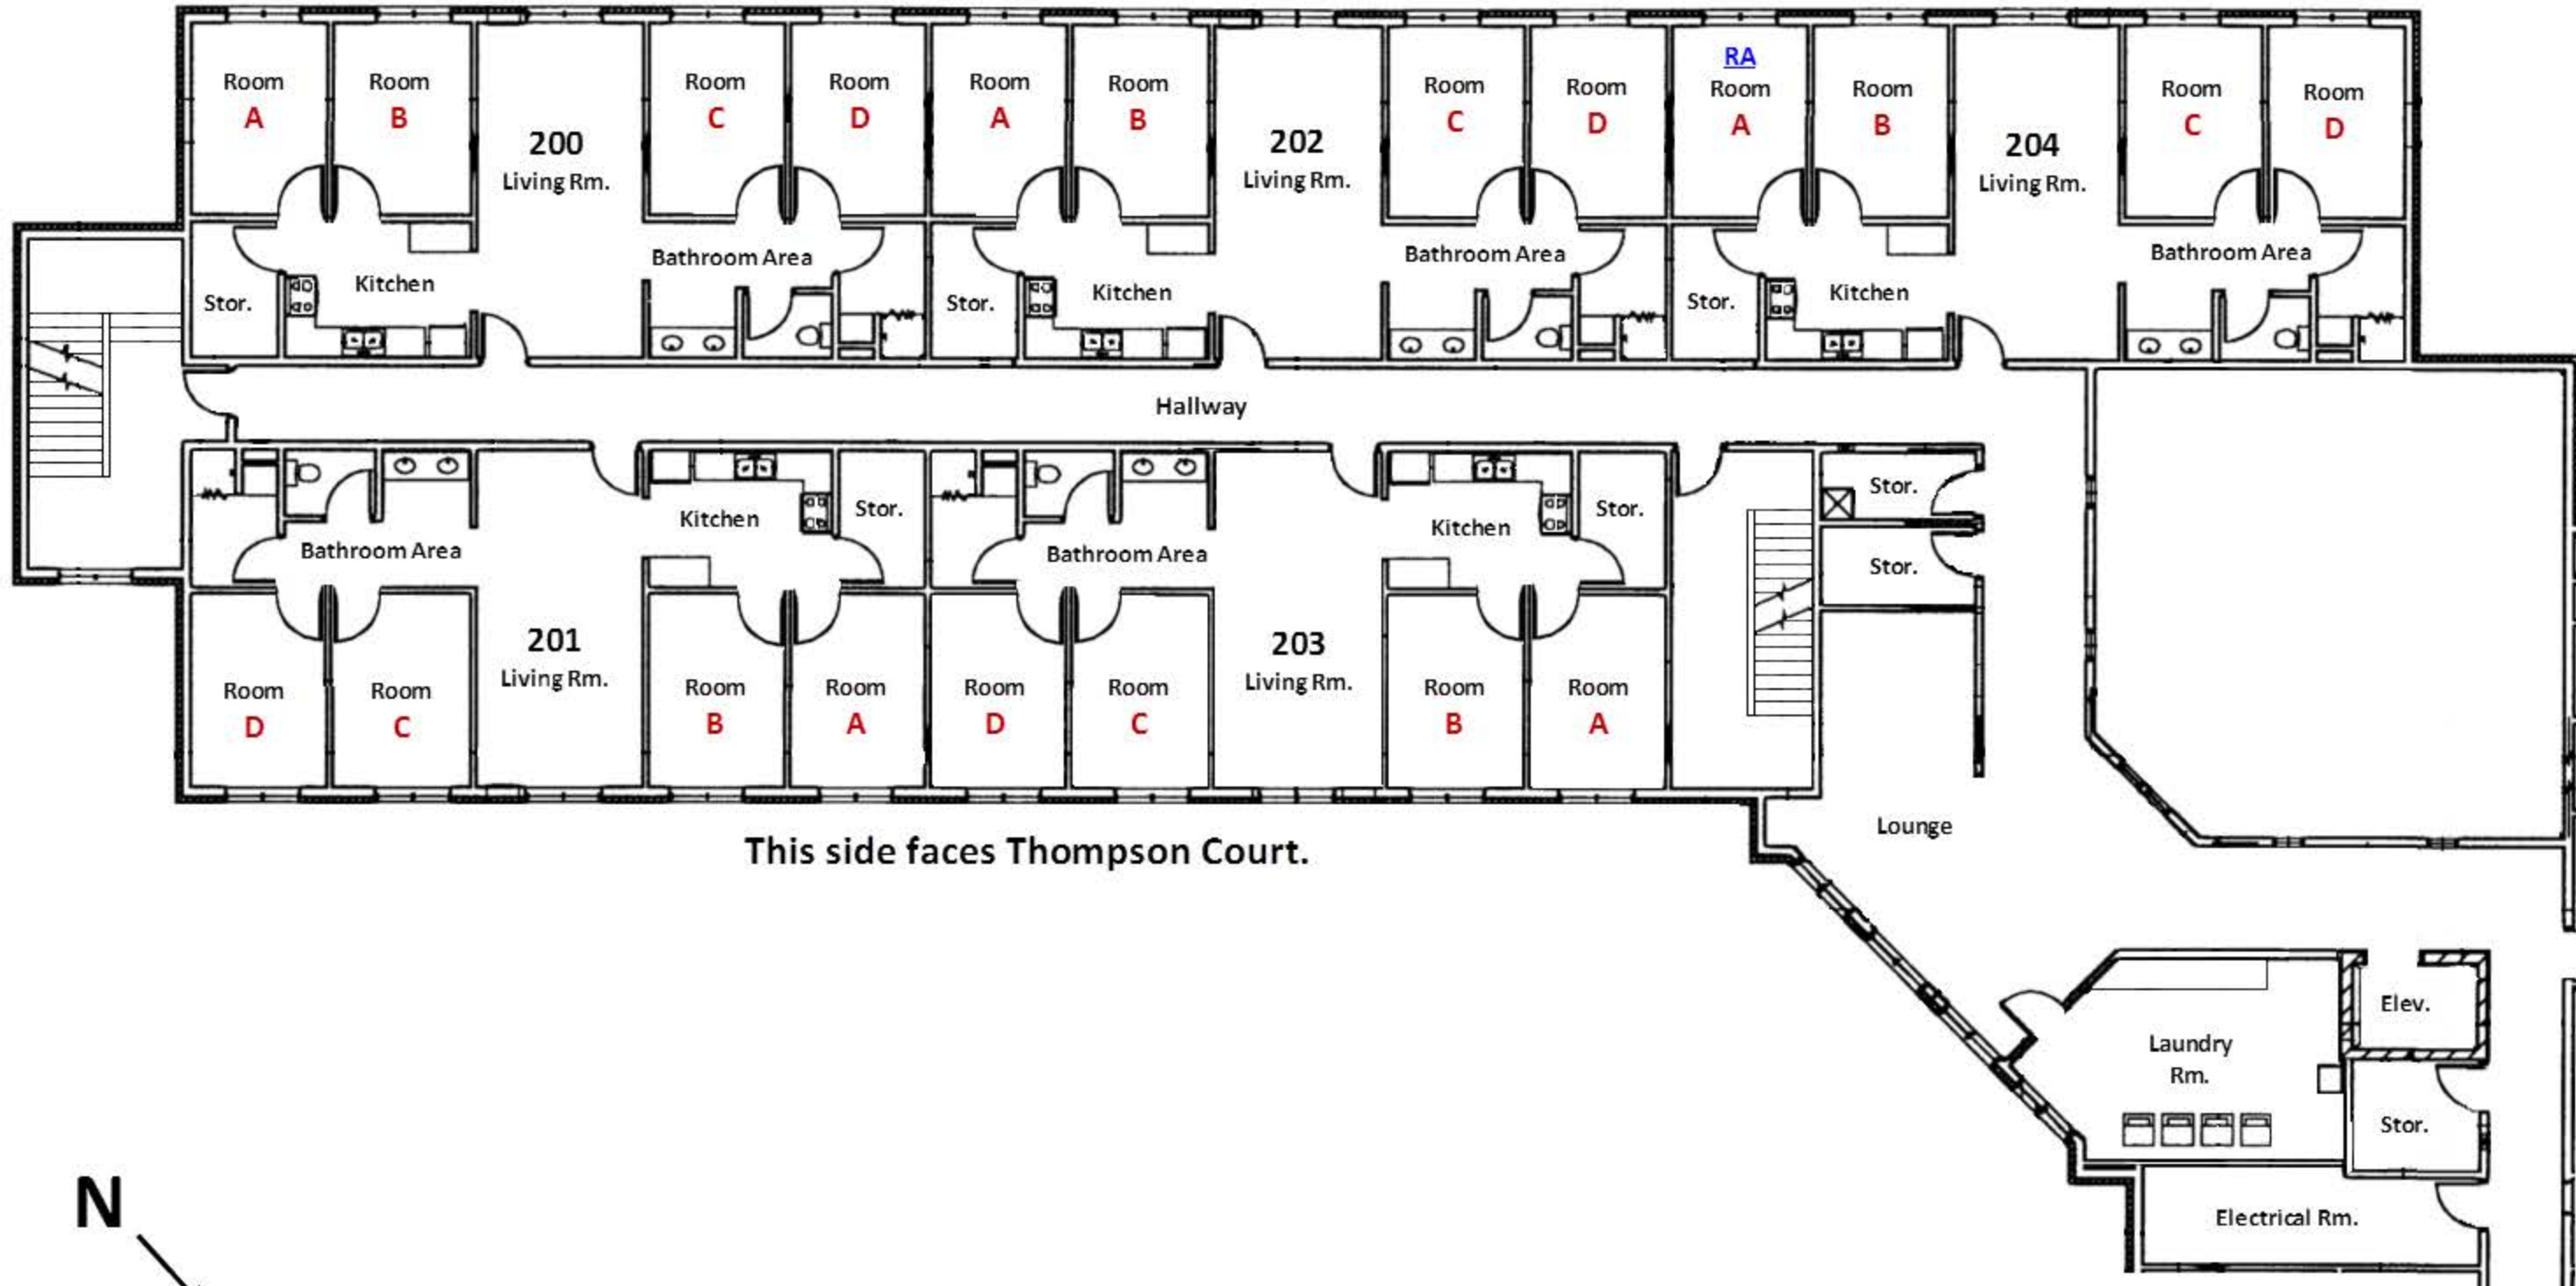

Tom Haevers Hall- 1st Floor (100-104)

This side faces the Studio Arts Parking Lot.

Tom Haevers Hall- 1st Floor (106-110)

This side faces the Shorewood Golf Course.

This side faces Thompson Court.

Tom Haevers Hall- 2nd Floor (200-204)

This side faces the Studio Arts Parking Lot.

This side faces Thompson Court.

Tom Haevers Hall- 2nd Floor (206-210)

This side faces the Shorewood Golf Course.

This side faces Thompson Court.

Tom Haevers Hall- 3rd Floor (300-305)

This side faces the Studio Arts Parking Lot.

This side faces Thompson Court.

Tom Haevers Hall- 3rd Floor (305-310)

This side faces the Shorewood Golf Course.

This side faces Thompson Court.