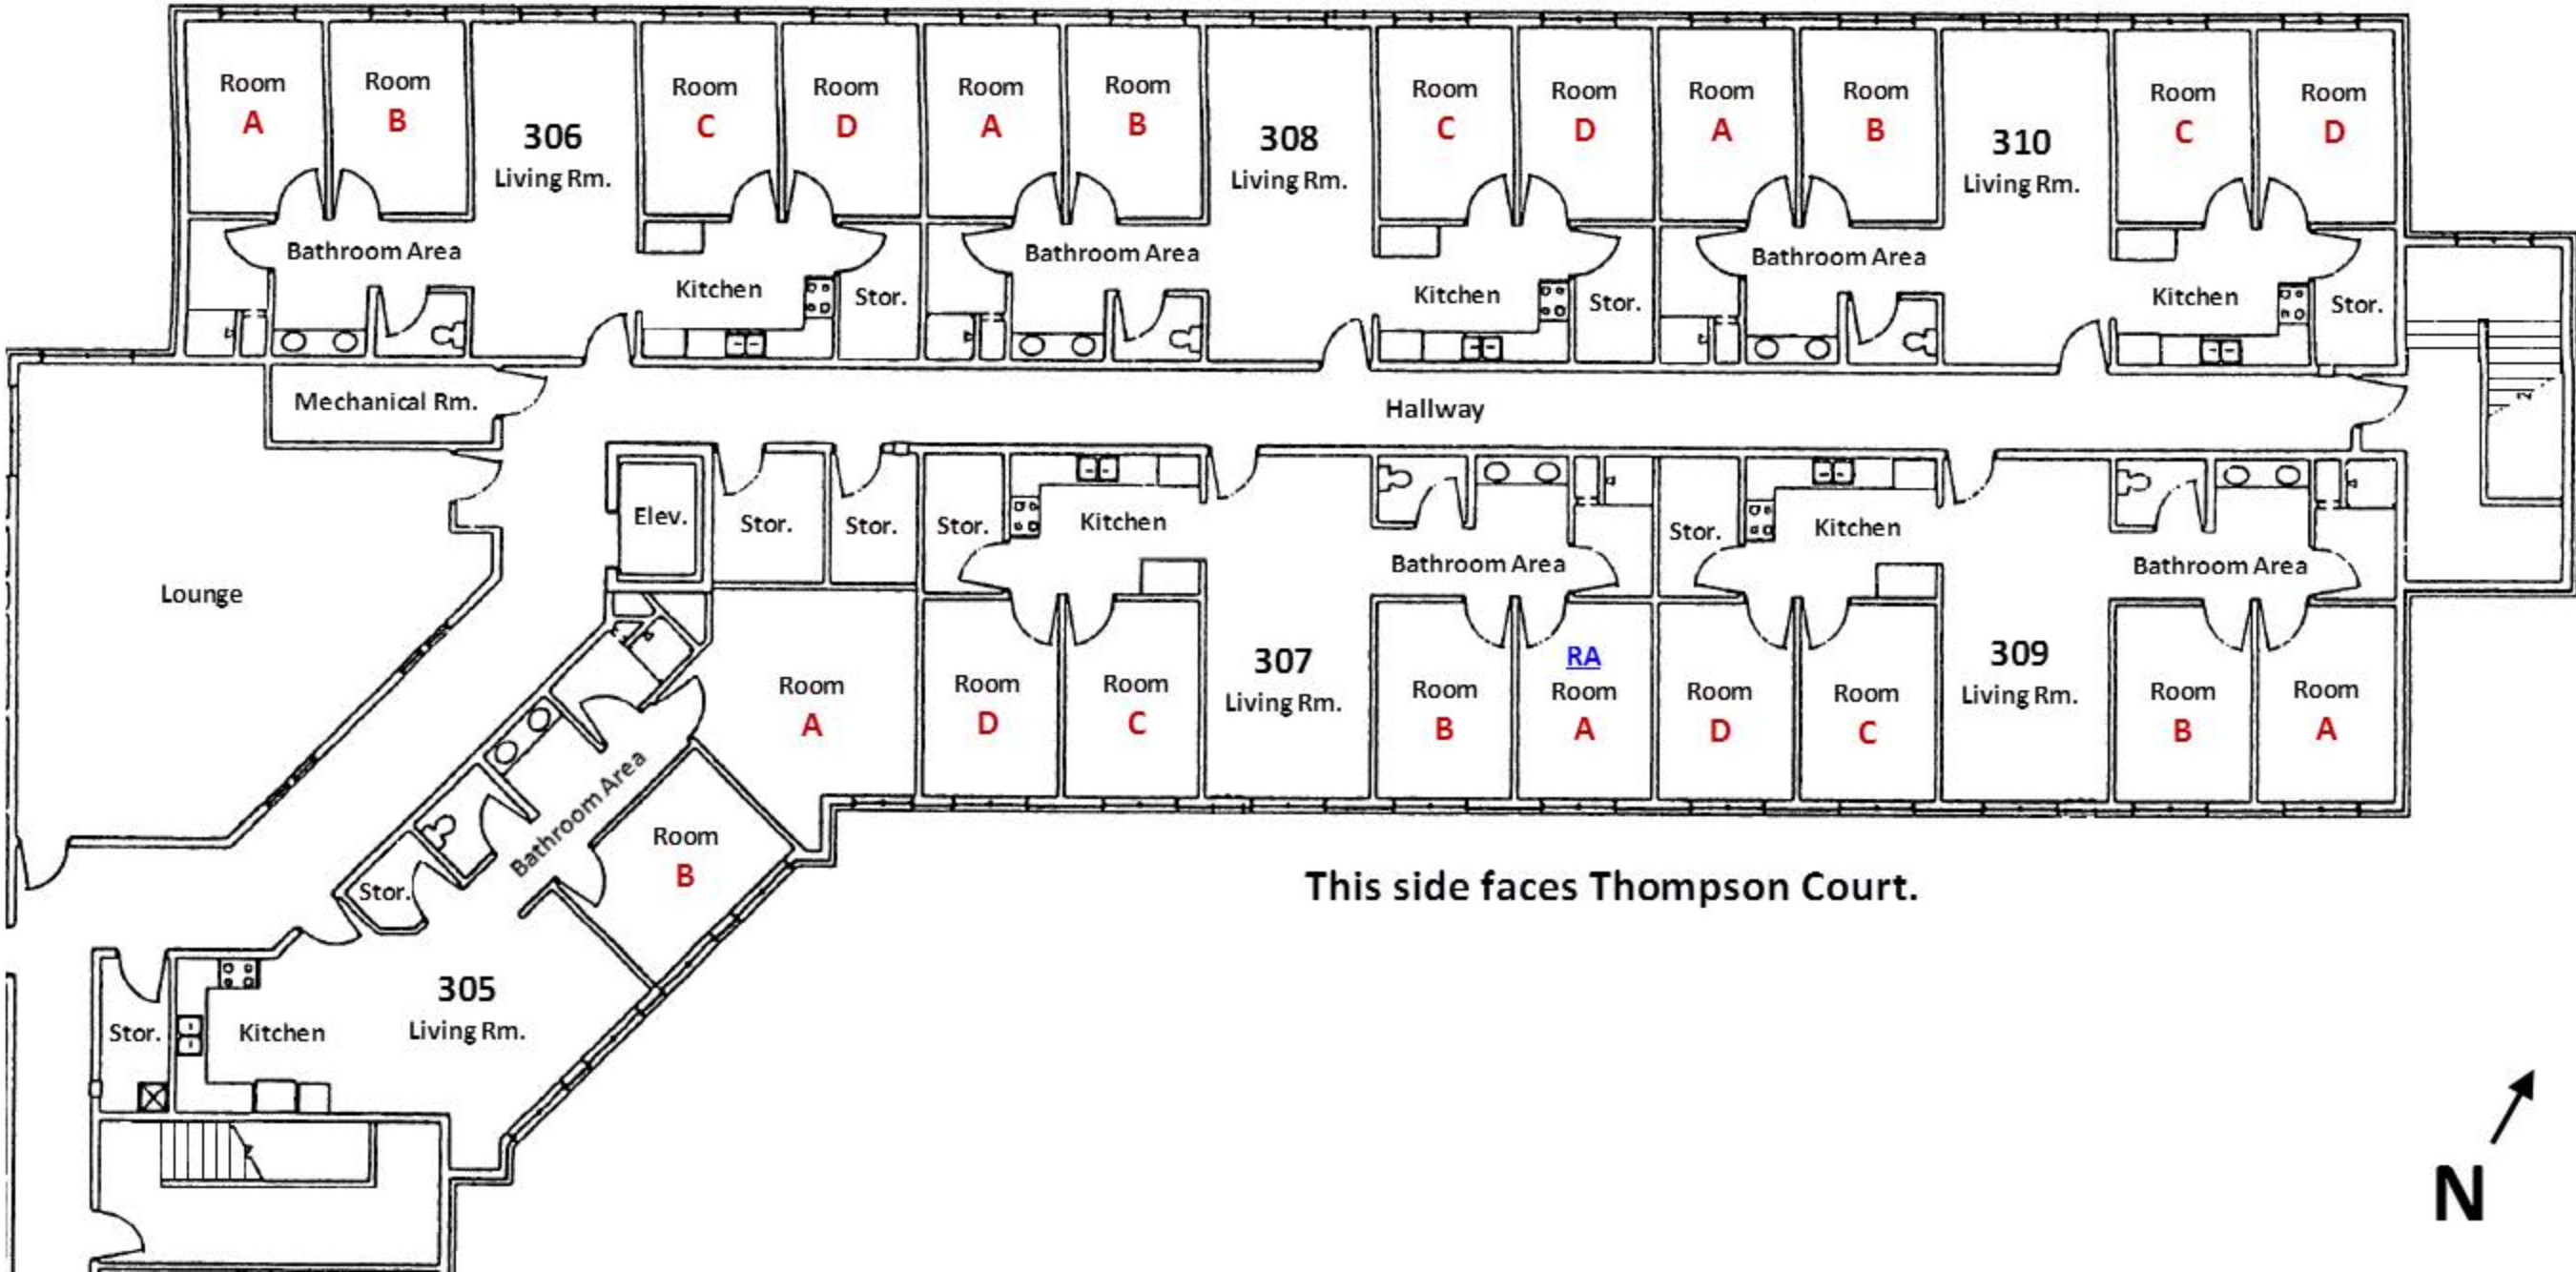

Tom Haevers Hall- 1st Floor (100-104)

This side faces the Studio Arts Parking Lot.

Tom Haevers Hall- 1st Floor (106-110)

This side faces the Shorewood Golf Course.

This side faces Thompson Court.

Tom Haevers Hall- 2nd Floor (200-204)

This side faces the Studio Arts Parking Lot.

This side faces Thompson Court.

Tom Haevers Hall- 2nd Floor (206-210)

This side faces the Shorewood Golf Course.

This side faces Thompson Court.

Tom Haevers Hall- 3rd Floor (300-305)

This side faces the Studio Arts Parking Lot.

This side faces Thompson Court.

Tom Haevers Hall- 3rd Floor (305-310)

This side faces the Shorewood Golf Course.

This side faces Thompson Court.