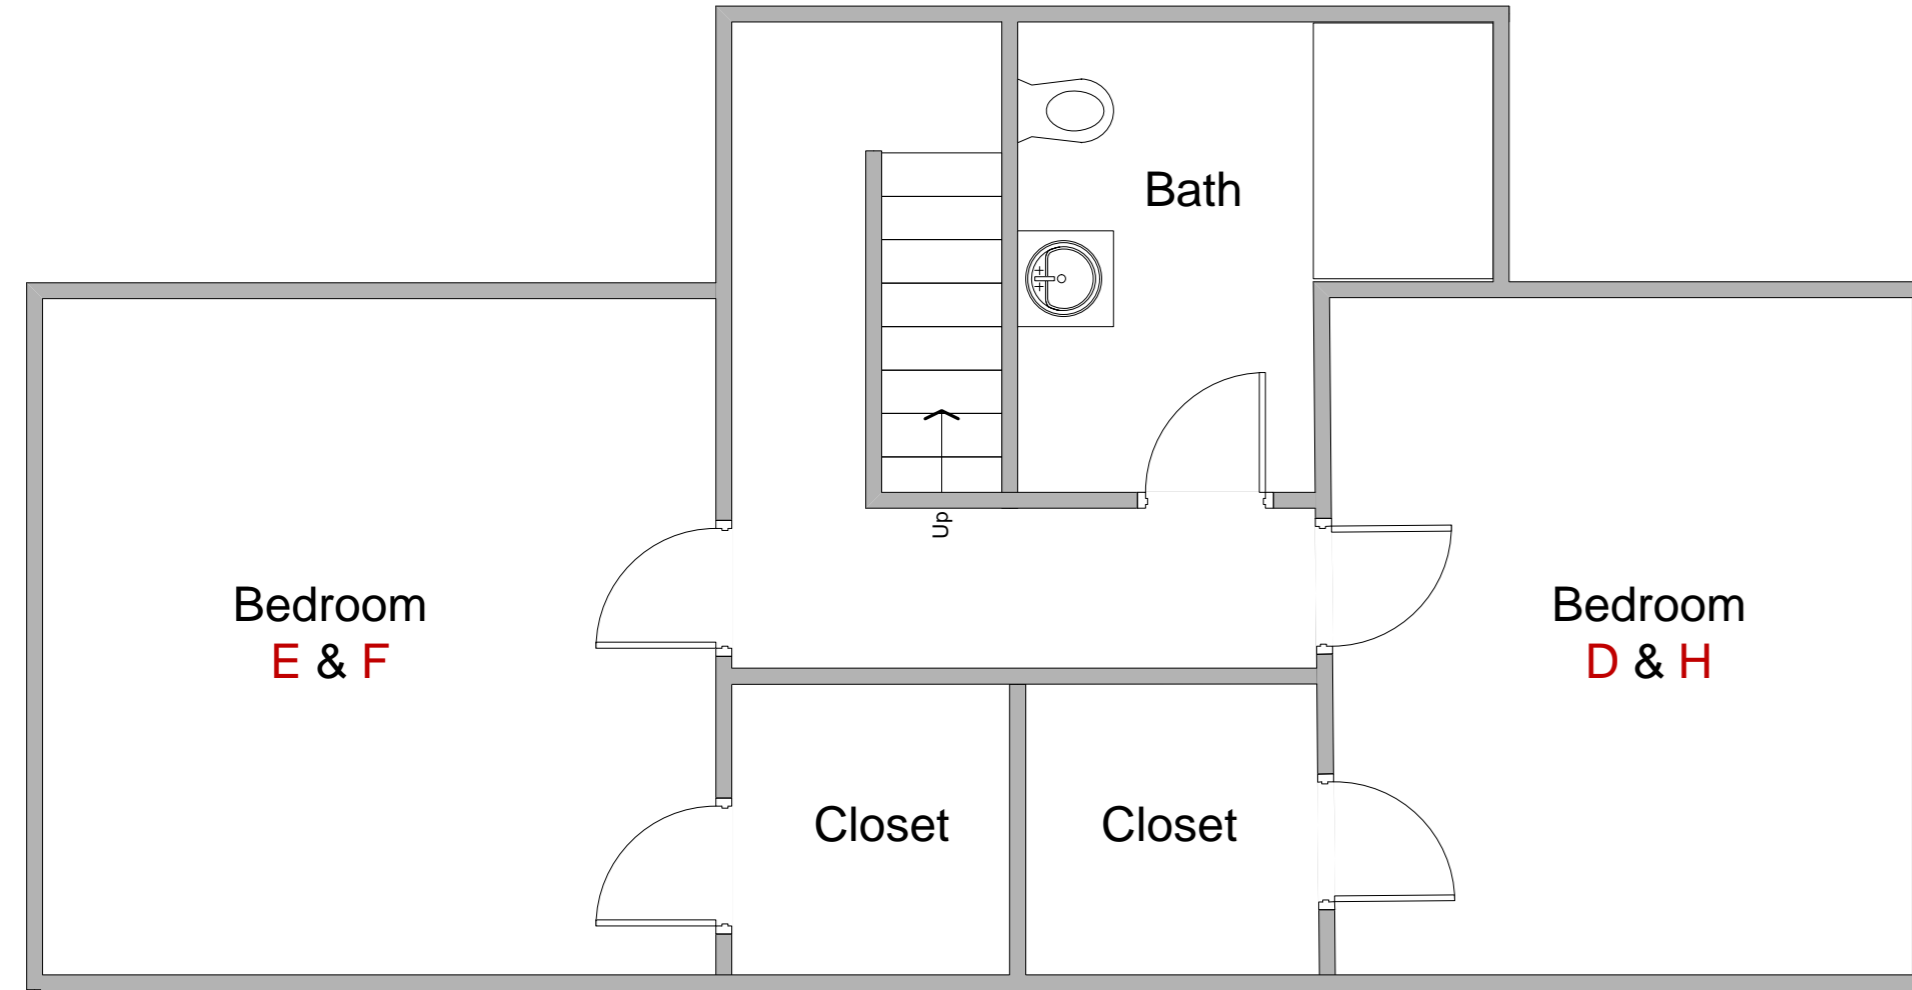

De Spirito House: 2407 Bay Settlement Road

2nd Floor

This side faces the Arboretum.

This side faces Bay Settlement Road.

Main Level

This side faces the Arboretum.

This side faces Bay Settlement Road.

Lower Level