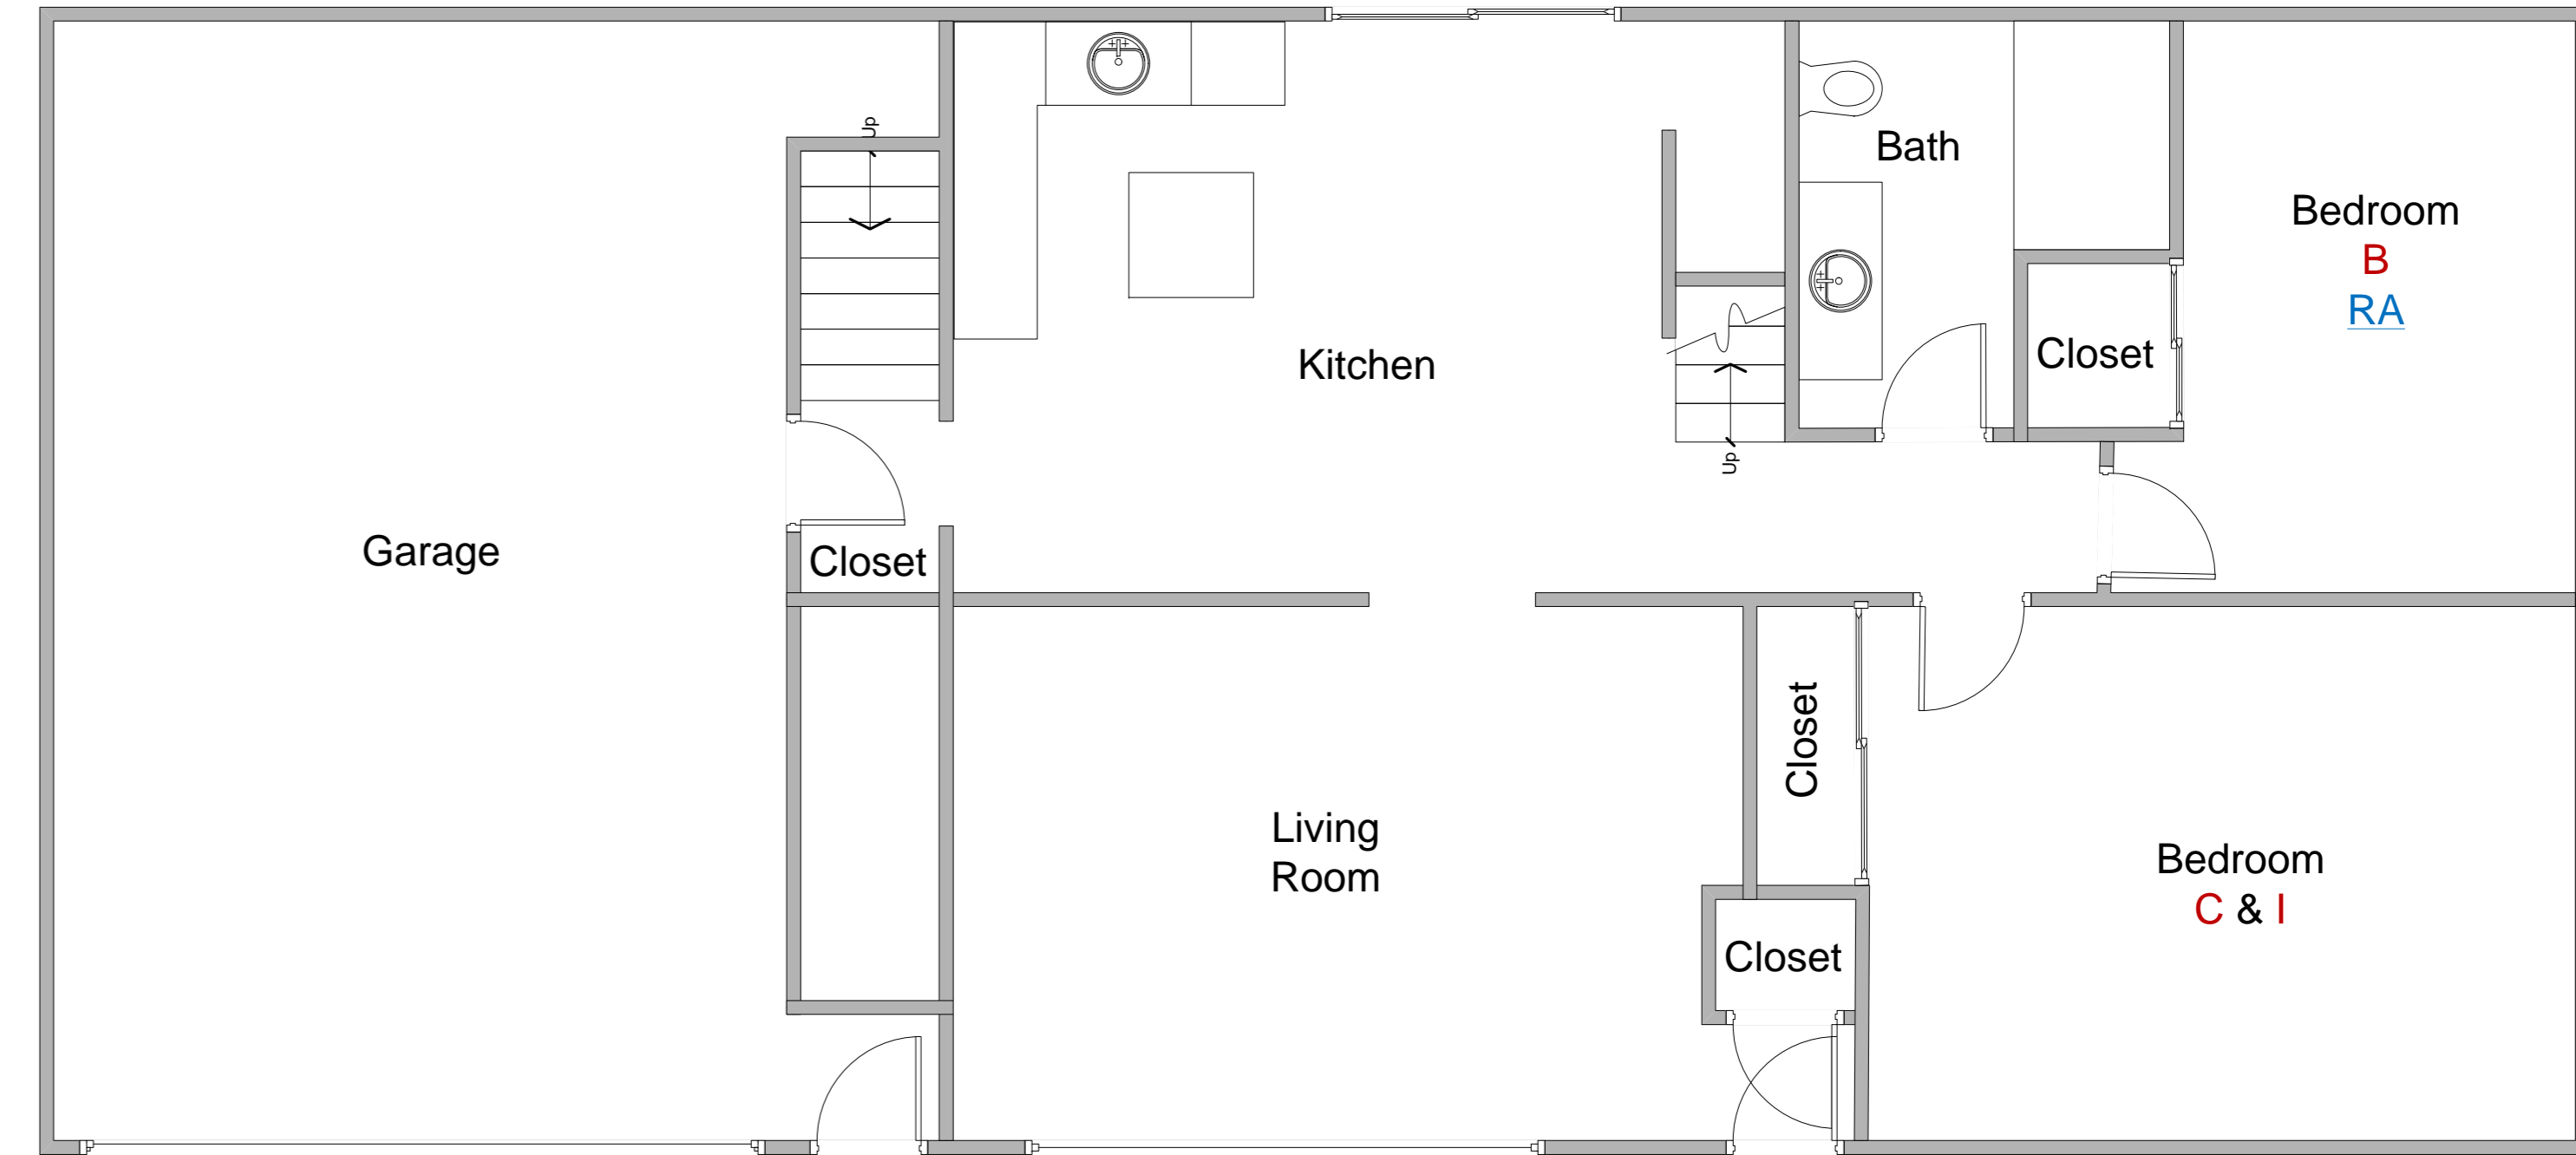

De Spirito House: 2407 Bay Settlement Road

2nd Floor

This side faces the Arboretum.

This side faces Bay Settlement Road.

Main Level

This side faces the Arboretum.

This side faces Bay Settlement Road.

Lower Level

This side faces the Arboretum.

This side faces Bay Settlement Road.