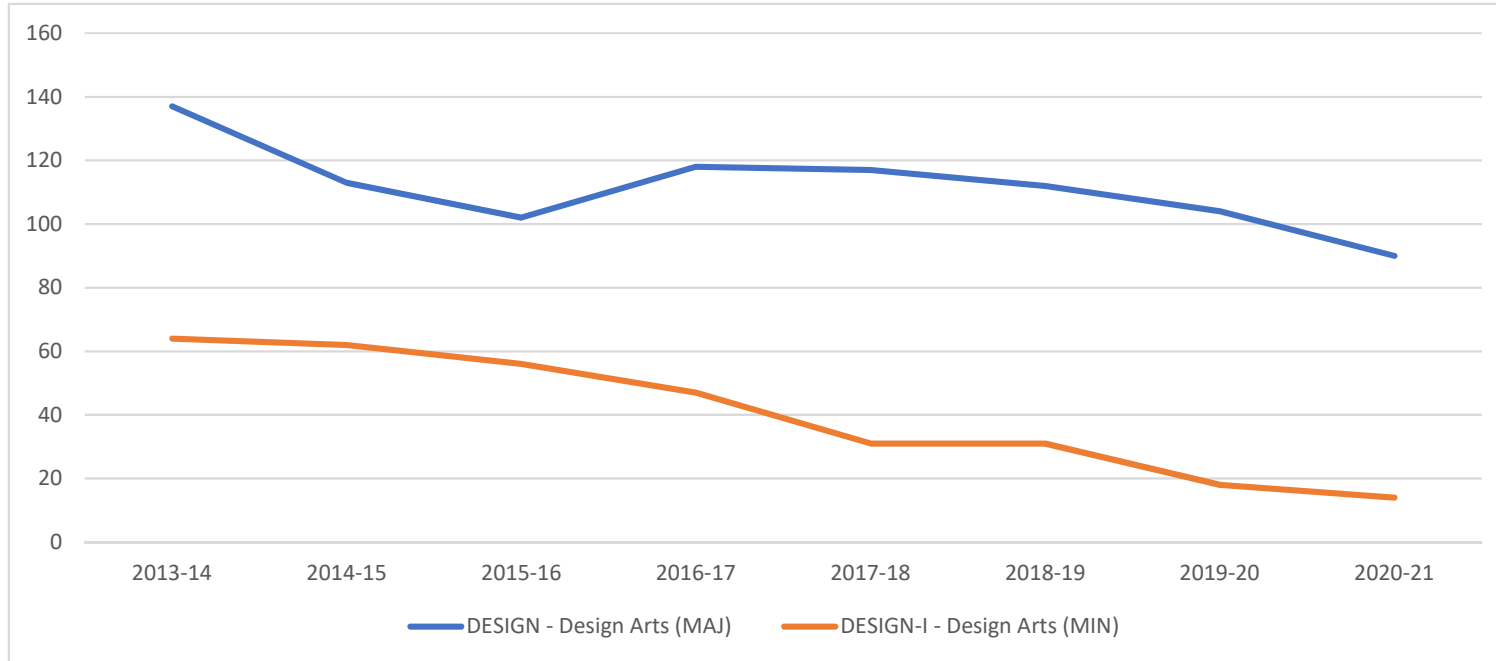

Academic Plan	2013-14	2014-15	2015-16	2016-17	2017-18	2018-19	2019-20	2020-21
DESIGN - Design Arts (MAJ)	137	113	102	118	117	112	104	90
DESIGN-I - Design Arts (MIN)	64	62	56	47	31	31	18	14

2020-21 is Fall only