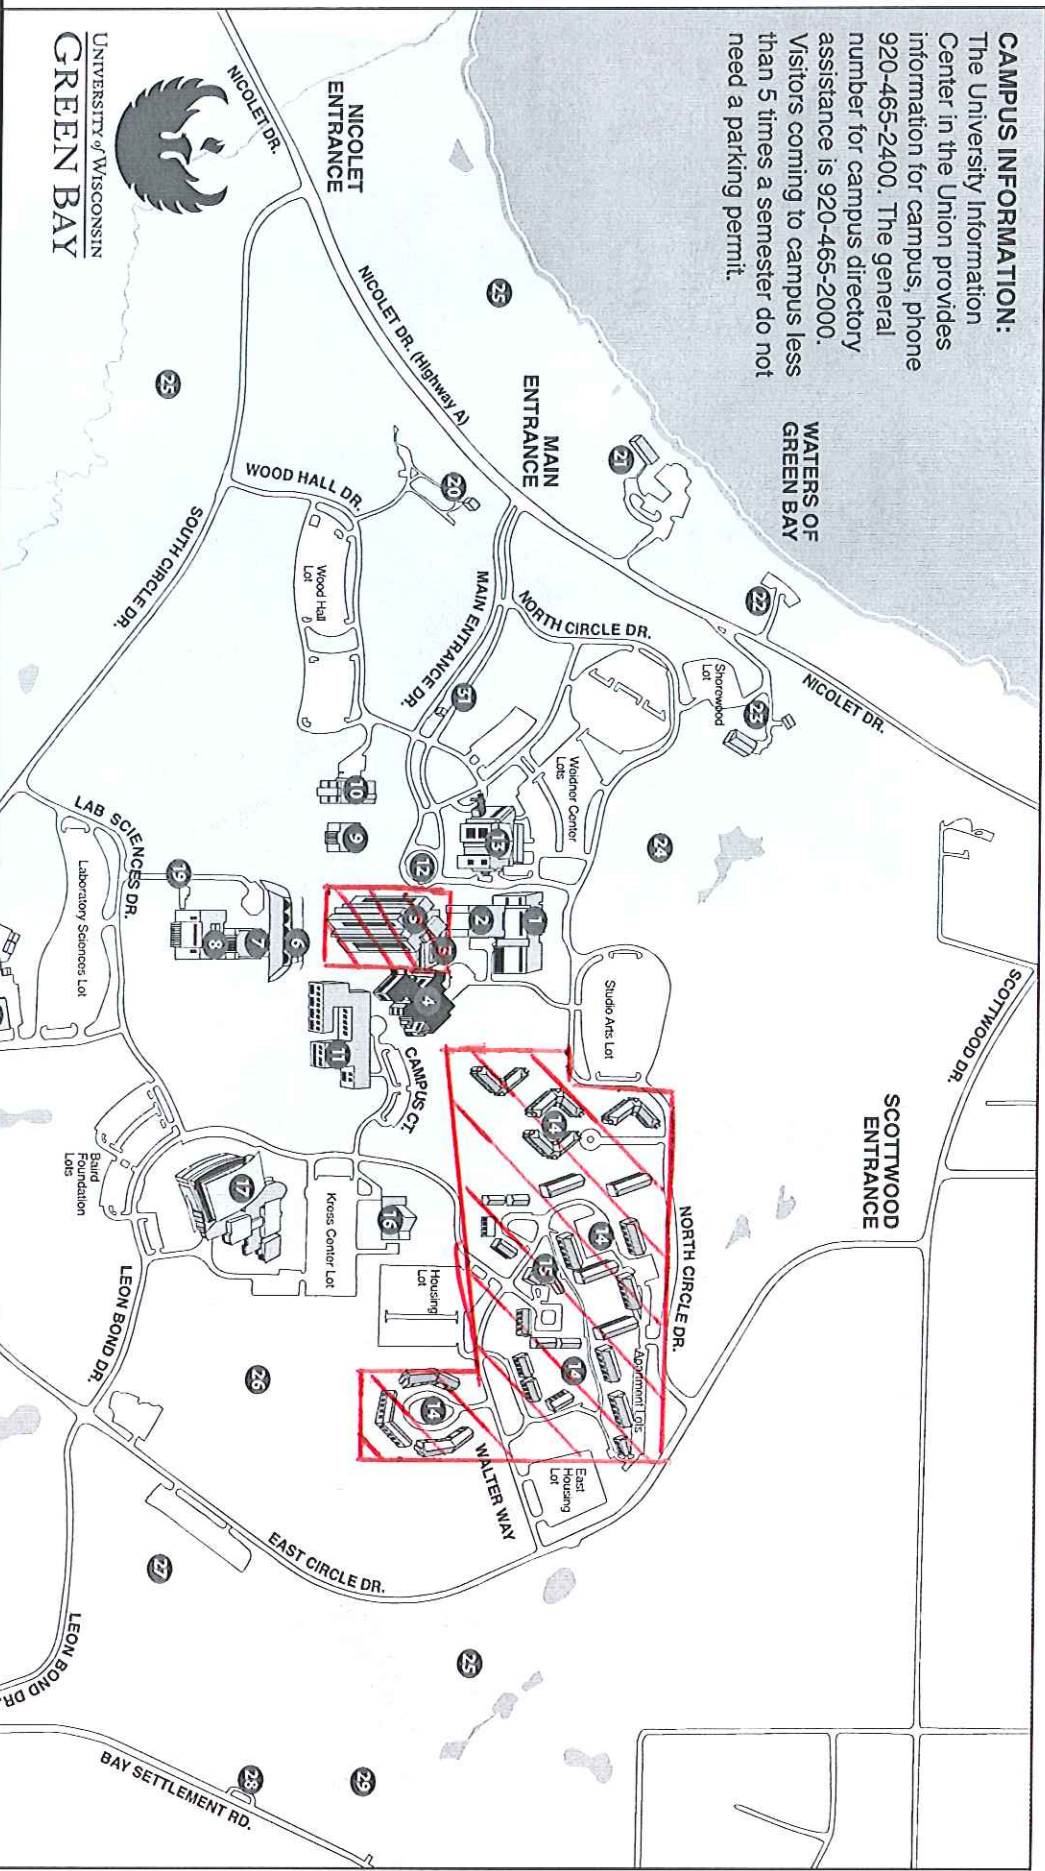

CAMPUS INFORMATION:
 The University Information Center in the Union provides information for campus, phone 920-465-2400. The general number for campus directory assistance is 920-465-2000. Visitors coming to campus less than 5 times a semester do not need a parking permit.

University of Wisconsin-Green Bay Campus Map Key

1.	Studio Arts (SA)	12.	Circle Entrance	21.	Lambeau Cottage
2.	Theatre Hall (TH)	13.	Weidner Center for the Performing Arts	22.	Community Park
3.	Student Services (SS)	14.	Student Housing	23.	Shorewood Clubhouse
4.	University Union (UU)	15.	Hendrickson Center (Office of Residence Life)	24.	Shorewood Golf Course
5.	David A. Coffin Library (CL)	16.	Mauhe Center	25.	Coffin Aboretum
6.	Instructional Services (IS)	17.	Kress Events Center	26.	Playing Fields, courts
7.	Environmental Sciences (ES)	18.	Facilities Management	27.	Santaiga Soccer Stadium
8.	Laboratory Sciences (LS)	19.	Shipping and Receiving	28.	Observation Tower
9.	John M. Rose Hall (RH)	20.	Language House	29.	Weather Station
10.	L.G. Wood Hall (WH)			30.	Heating/Cooling Plant
11.	Mary Ann Coffin Hall (MAC)			31.	Parking Office