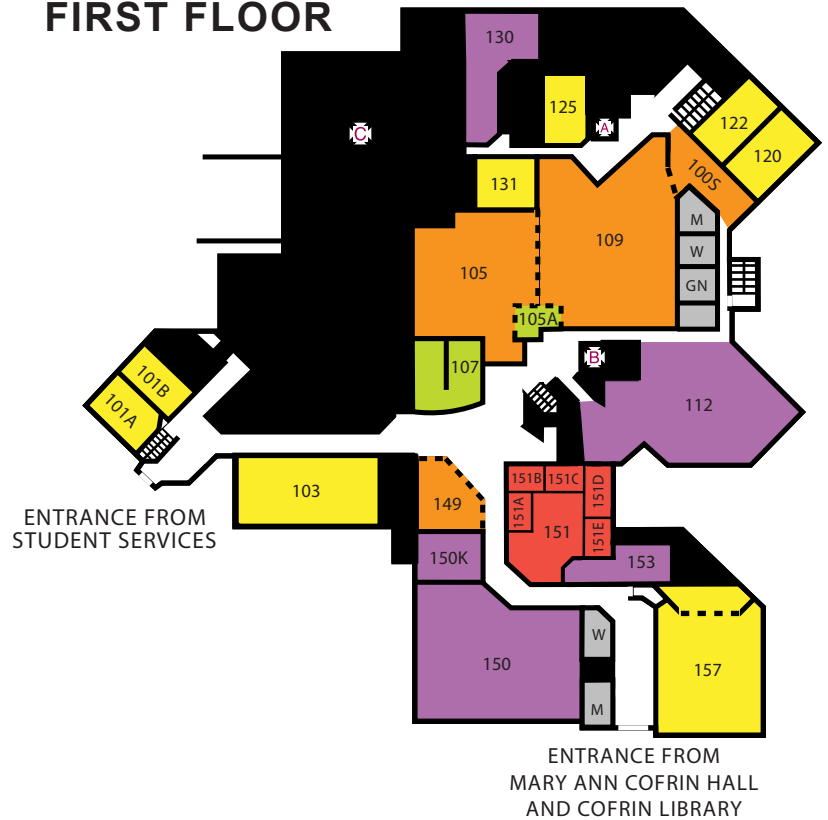

## LOUNGE

1st Floor Lounge	149
Common Grounds Coffeehouse	229
Commuter Lounge	100S
Leona Cloud Commons A	210A
Phoenix Club	105/109
Nicolet Room A	206A
Timber Lounge	200J

## MEETING SPACES

1965 Room	231
Alumni Room	103
Christie Theatre	157
Heritage Room	232
Manistique Room	101
Phoenix A/B/C	223/213/207
Room 125	125
Room 131	131
Wequiock Room	101A
World Unity Room A/B	122/120

## FIRST FLOOR

## SECOND FLOOR