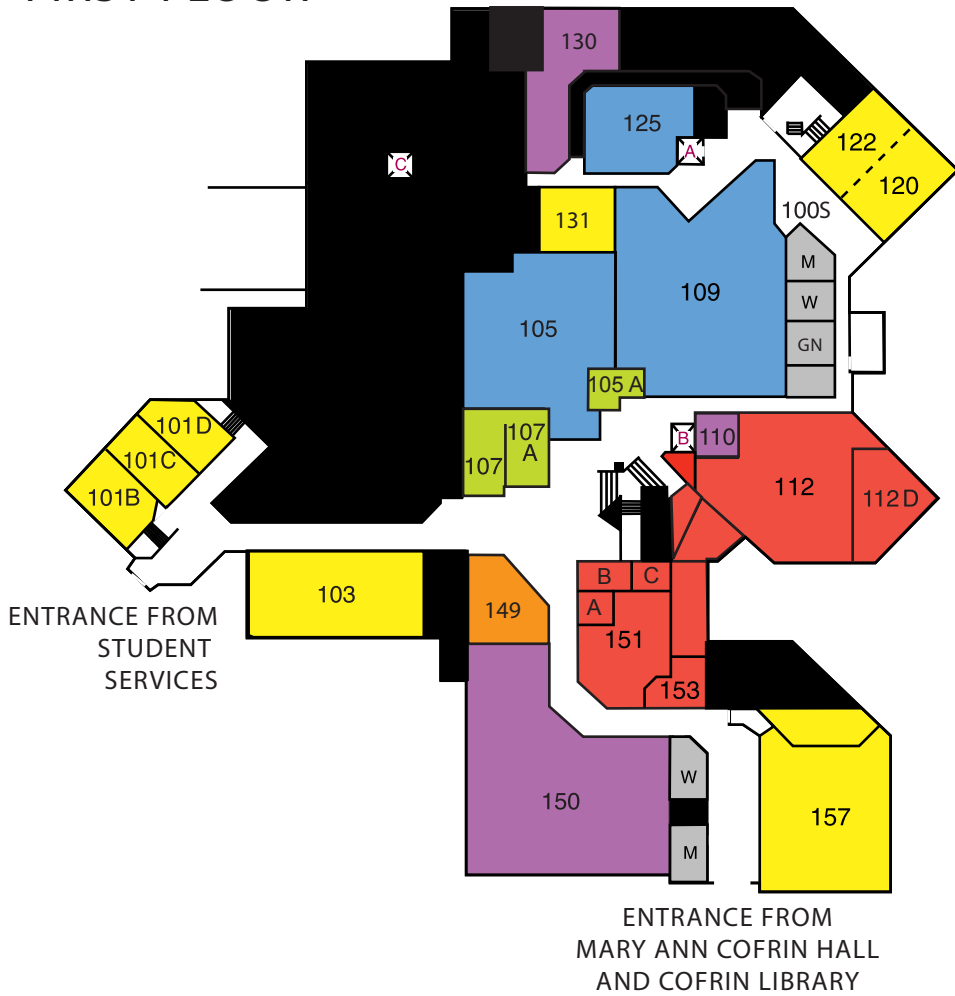

Your University Union

FIRST FLOOR

FOOD

Common Grounds Coffeehouse	229A
Rustric Range & Student Choice	105A/107
Marketplace	240

LOUNGE

1st Floor Lounge	149
Timber Lounge	200J
Common Grounds Coffeehouse	229
Leona Cloud Commons	210
Phoenix Club	105/109
Commuter Lounge	100S

MEETING SPACES

1965 Room	231
Christie Theatre	157
Heritage	232
Manistique	101C
Phoenix A/B/C	223/213/207
Room 103	103
Room 131	131
Wequiock	101B
World Unity A/B	120/122

SECOND FLOOR

OFFICES

American Intercultural Center	150
Office of Student Life	150
The Phoenix Bookstore	205
University Dining Service	130
University Reservations	203
University Ticketing, Info & ID	203

CONVENIENT SERVICES

Corner Store	225
Phoenix Club	105/109
The Phoenix Bookstore	205
University Info & ID Services	203
University Ticketing Services	203
UW Credit Union	201

THIRD FLOOR

Office of University Union, Finance, and Marketing & Promotions.

GN - Gender Neutral Restroom

All University Union Restrooms are Handicap Accessible