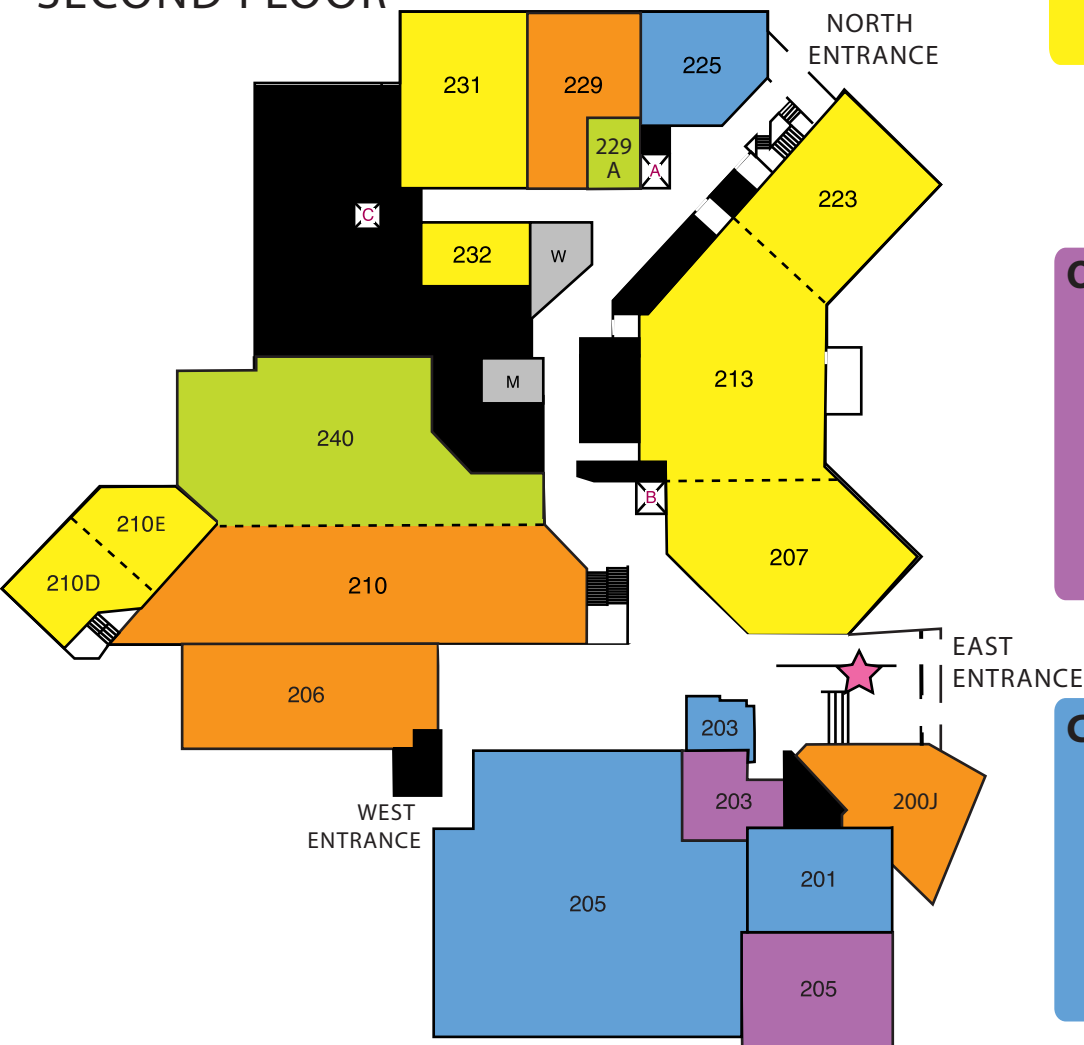

Your University Union

FIRST FLOOR

FOOD

Common Grounds Coffeehouse	229A
Rustric Range & Student Choice	105A/107
Marketplace	240

LOUNGE

1st Floor Lounge	149
Timber Lounge	200J
Common Grounds Coffeehouse	229
Leona Cloud Commons	210
Phoenix Club	105/109
Commuter Lounge	100S

MEETING SPACES

1965 Room	231
Christie Theatre	157
Heritage	232
Manistique	101C
Phoenix A/B/C	223/213/207
Room 103	103
Room 131	131
Wequiock	101B
World Unity A/B	120/122

SECOND FLOOR

OFFICES

American Intercultural Center	150
Office of Student Life	150
The Phoenix Bookstore	205
University Dining Service	130
University Reservations	203
University Ticketing, Info & ID	203

GN - Gender Neutral Restroom

All University Union Restrooms are Handicap Accessible